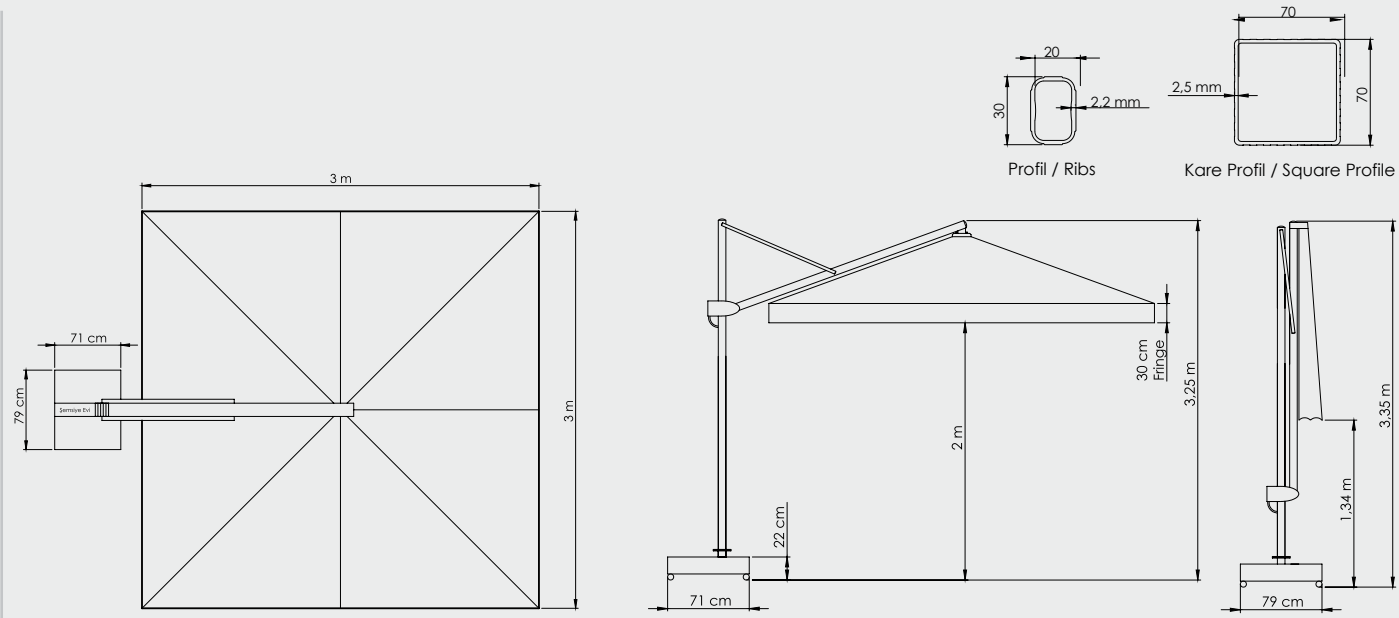

Teknik Detaylar

Technical Details

Banana Plus Yandan Direkli 300x300/8
Banana Plus Side Pole 300x300/8