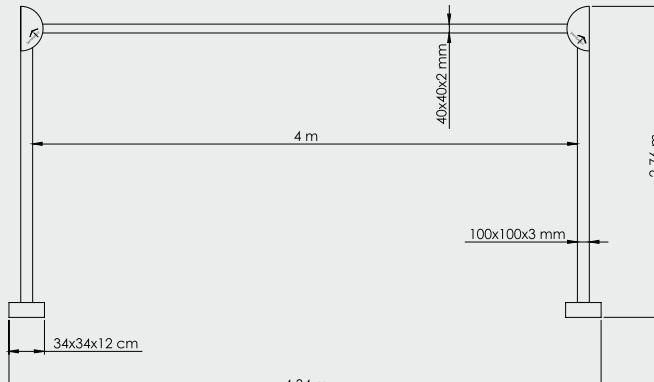

Klasik Gazebo 400x400/8
Classic Gazebo 400x400/8