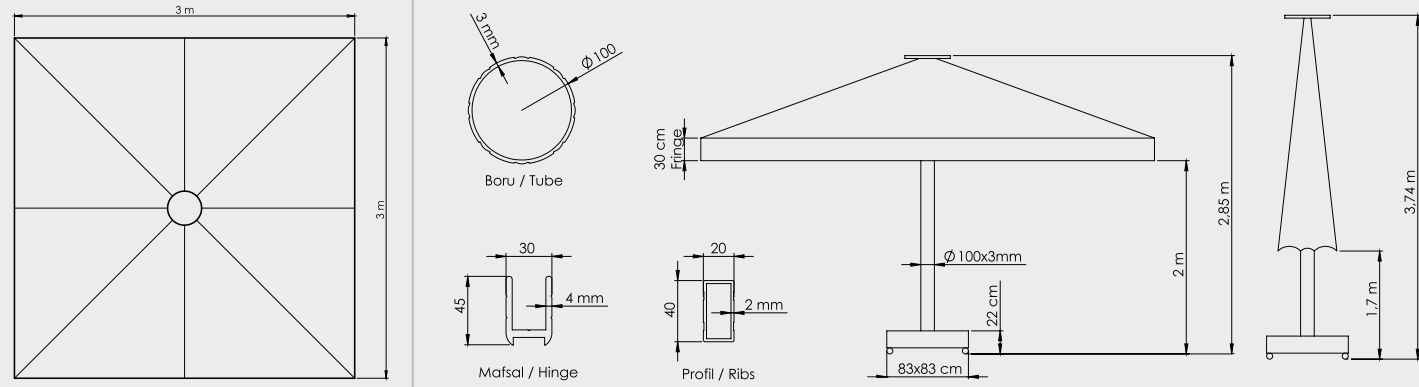

Teknik Detaylar
Technical Details

Mega Kare 300x300/8
Mega Square 300x300/8