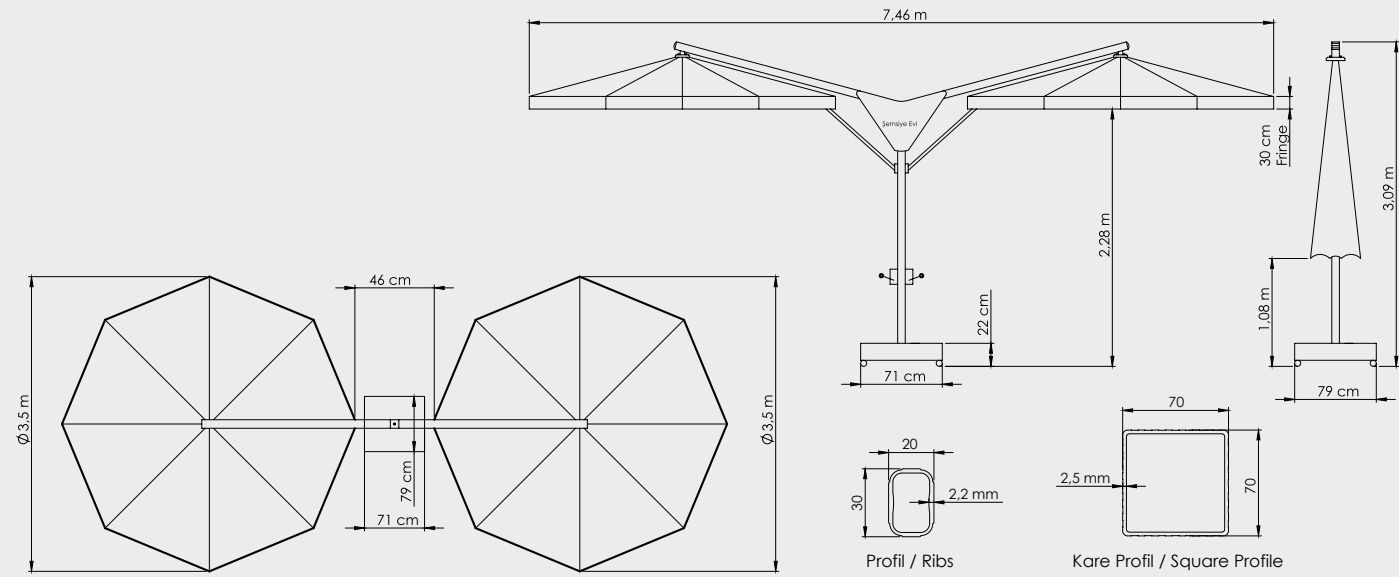

Banana-T Model Çift Açılır 350/8
Banana-T Model Double 350/8