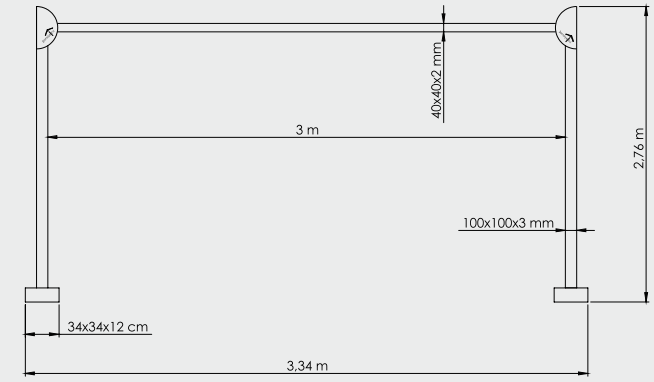

Teknik Detaylar
Technical Details

TEKNIK

Klasik Gazebo 300x300/8
Classic Gazebo 300x300/8