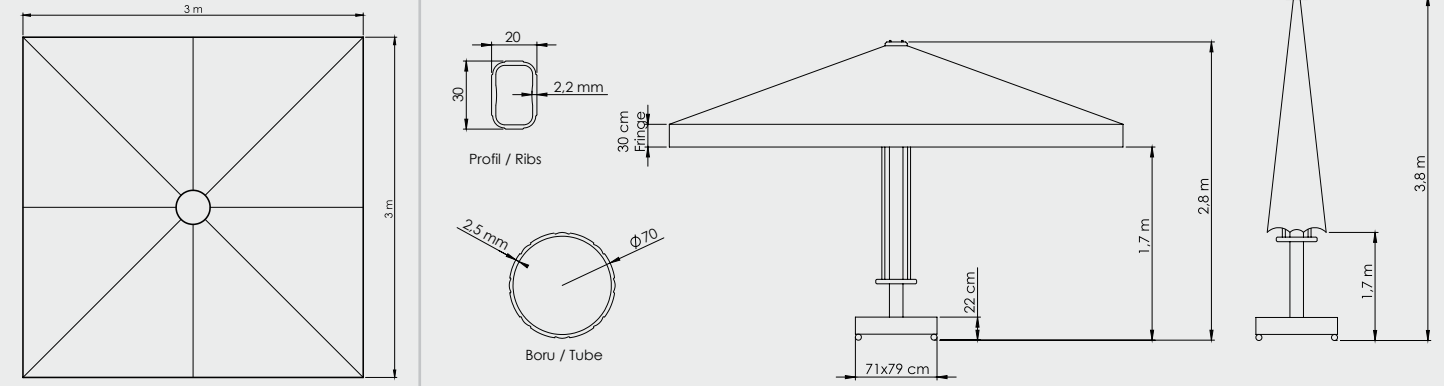

Manuel Telescopic Şemsiye 350x350/8
Manual Telescopic Umbrella 350x350/8

Teknik Detaylar
Technical Details

Manuel Telescopic Şemsiye 300x300/8
Manual Telescopic Umbrella 300x300/8