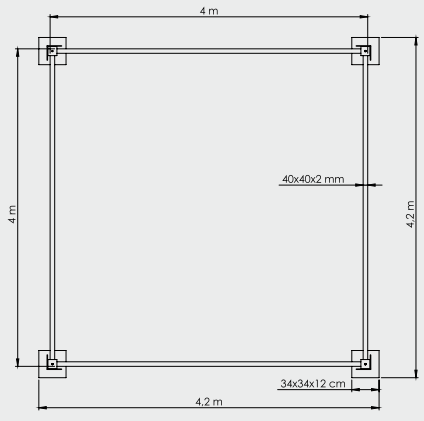

Yarasa Gazebo 300x300
Butterfly Gazebo 300x300

Yarasa Gazebo 400x400
Butterfly Gazebo 400x400