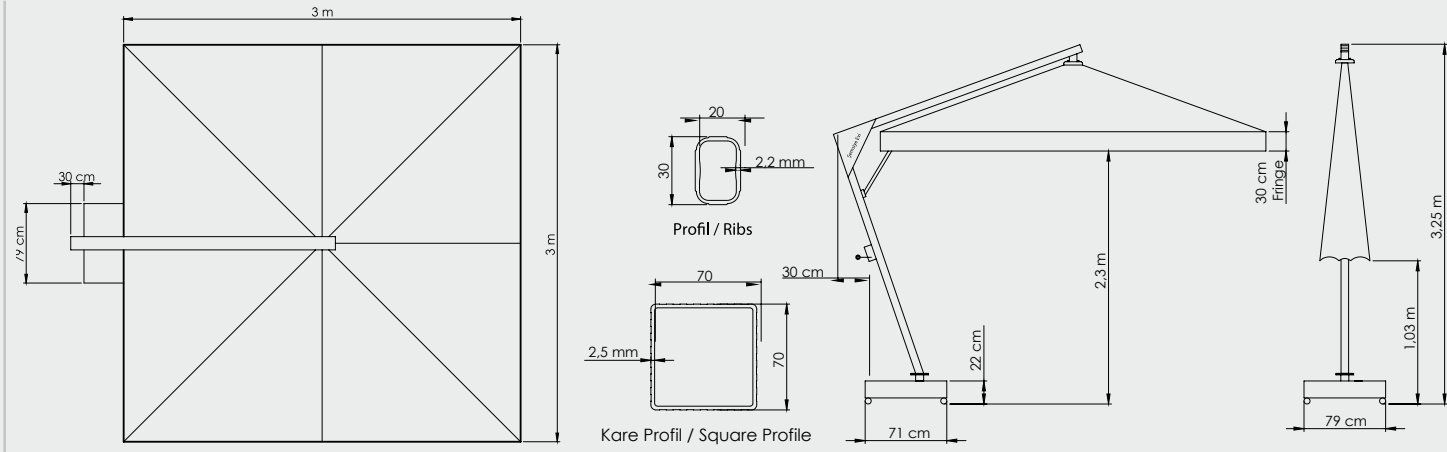

Teknik Detaylar

Technical Details

Banana Klasik Yandan Direkli 300x300/8
Banana Classic Side Pole 300x300/8