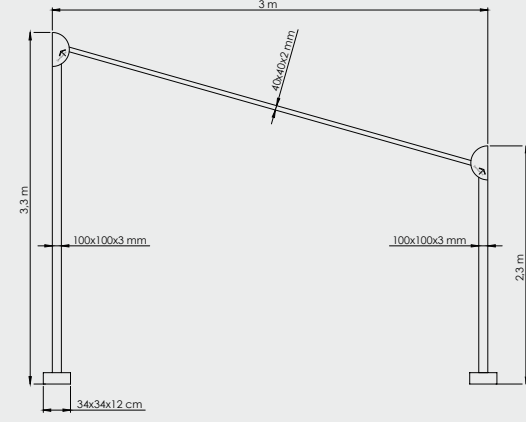

Teknik Detaylar
Technical Details

TECHNIO

Yarasa Gazebo 300x300
Butterfly Gazebo 300x300