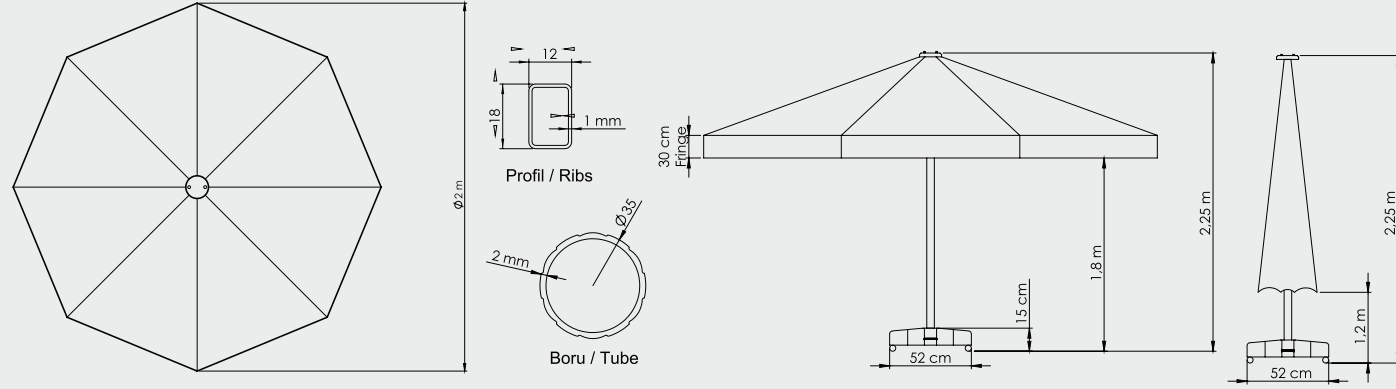

Kiwi Klasik Kare 200x200/8
Kiwi Classic Square 200x200/8

Kiwi Klasik Yuvarlak 200/8
Kiwi Classic Circular 200/8