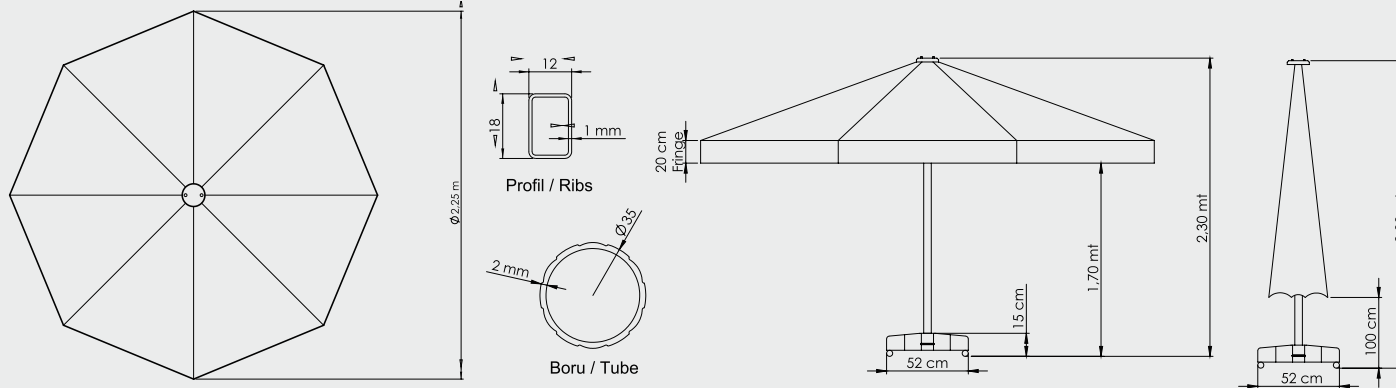

Kiwi Klasik Yuvarlak 200/8
Kiwi Classic Circular 200/8

Kiwi Klasik Yuvarlak 225/8
Kiwi Classic Circular 225/8