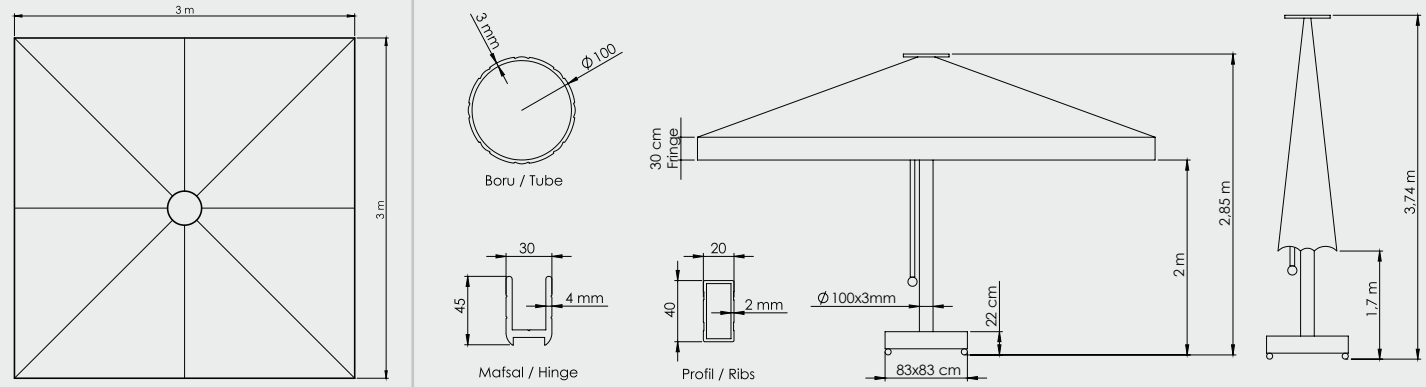

Teknik Detaylar
Technical Details

Mega Kare 300x300/8
Mega Square 300x300/8