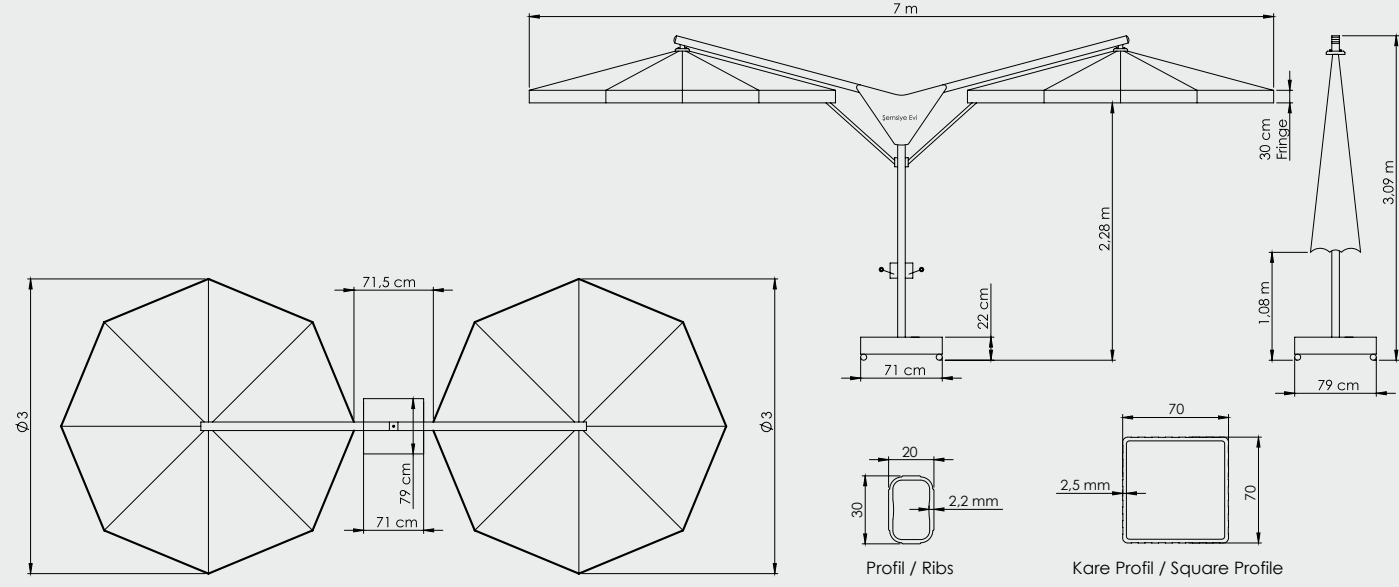

Teknik Detaylar
Technical Details

Banana-T Model Çift Açılır 300/8
Banana-T Model Double 300/8