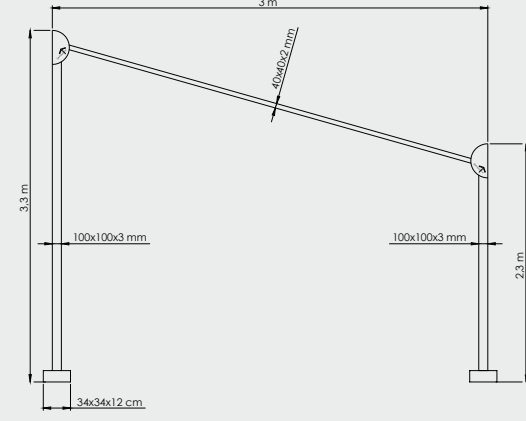

Teknik Detaylar
Technical Details

TECHNIO

Yarasa Gazebo 300x300
Butterfly Gazebo 300x300

Yarasa Gazebo 400x400
Butterfly Gazebo 400x400