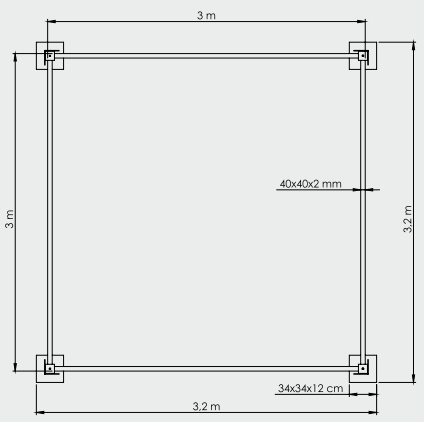

Teknik Detaylar
Technical Details

TECHNIO

Yarasa Gazebo 300x300
Butterfly Gazebo 300x300