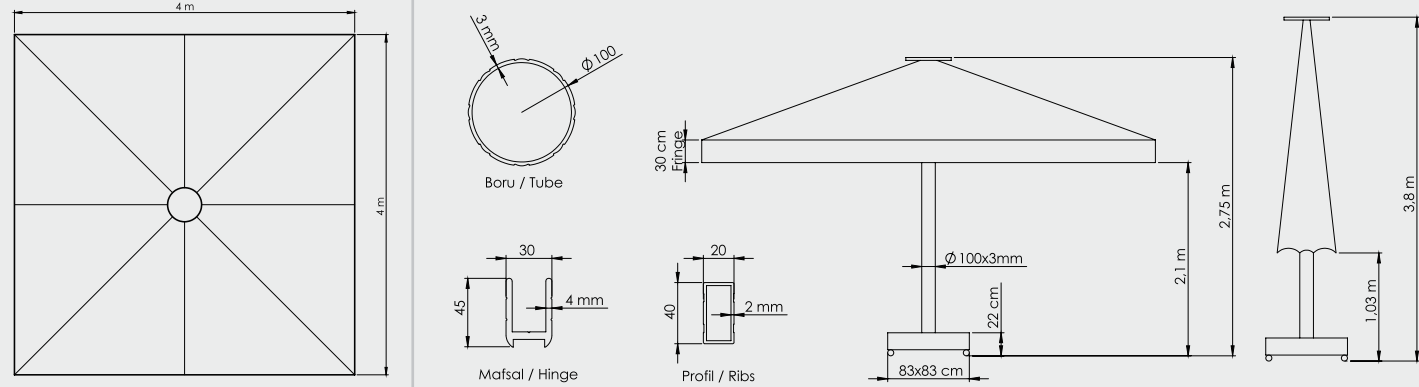

Mega Kare 300x300/8
Mega Square 300x300/8

Mega Kare 400x400/8
Mega Square 400x400/8