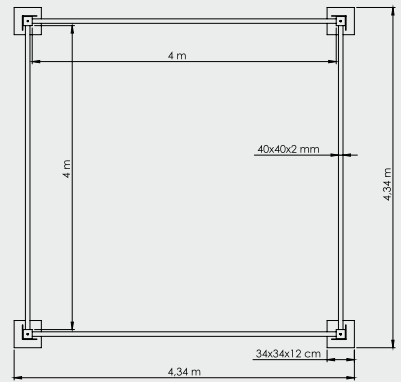

Klasik Gazebo 300x300/8
Classic Gazebo 300x300/8

Klasik Gazebo 400x400/8
Classic Gazebo 400x400/8