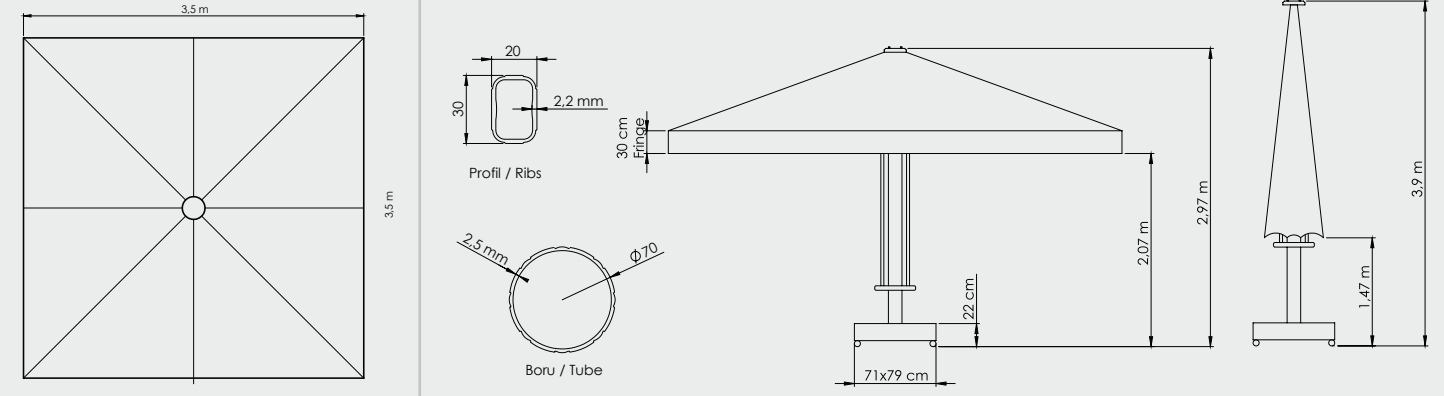

Manuel Telescopic Şemsiye 500/10  
Manual Telescopic Umbrella 500/10

**Teknik Detaylar**  
Technical Details

Manuel Telescopic Şemsiye 300x300/8  
Manual Telescopic Umbrella 300x300/8

Manuel Telescopic Şemsiye 350x350/8  
Manual Telescopic Umbrella 350x350/8