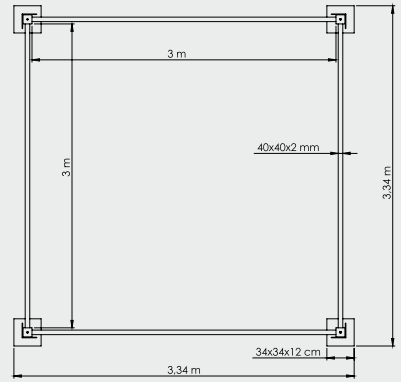

Teknik Detaylar
Technical Details

TEKNIK

Klasik Gazebo 300x300/8
Classic Gazebo 300x300/8