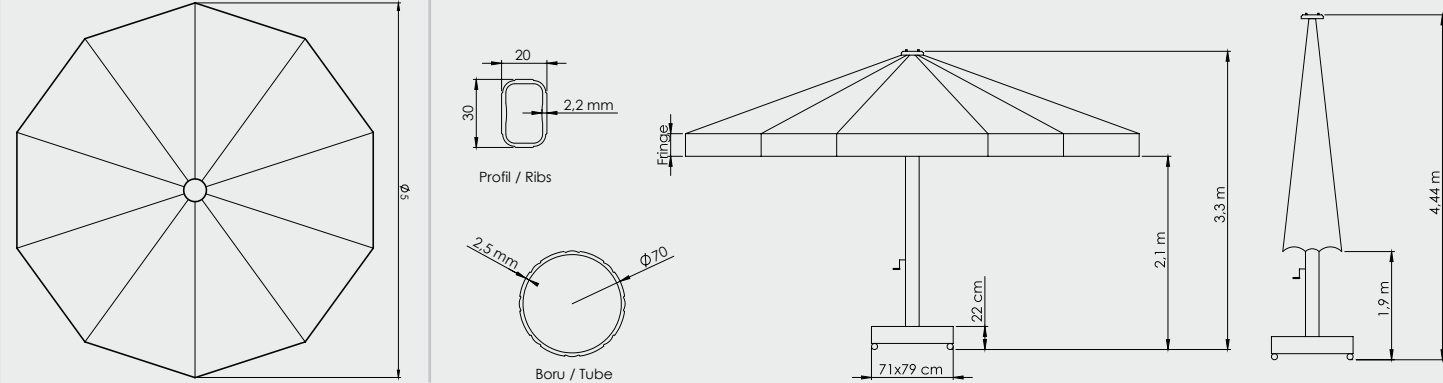

Manuel Telescopic Şemsiye 400/8
Manual Telescopic Umbrella 400/8

Manuel Telescopic Şemsiye 500/10
Manual Telescopic Umbrella 500/10