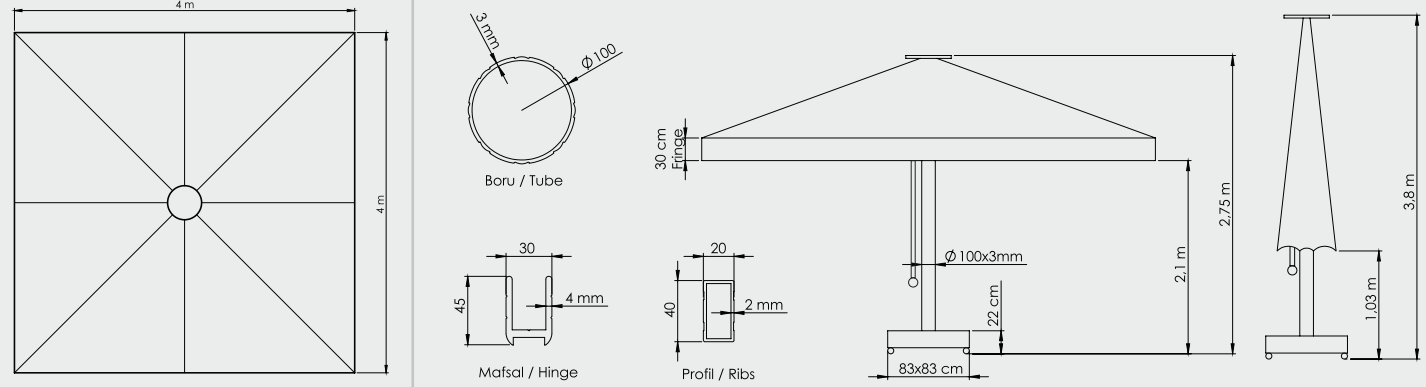

Mega Kare 300x300/8
Mega Square 300x300/8

Mega Kare 400x400/8
Mega Square 400x400/8