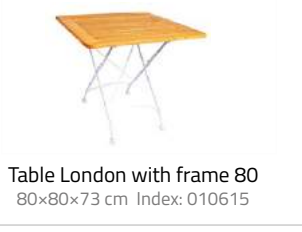

Color frames:

Black
RAL 9005

Grey Brown
RAL 8019

Dark Green
RAL 6009

Graphite
RAL 7021

Chocolate Brown
RAL 8017

Signal Blue
RAL 5005

Grey Aluminium
RAL 9007

Ruby Red
RAL 3003

Purpulolett
RAL 4007