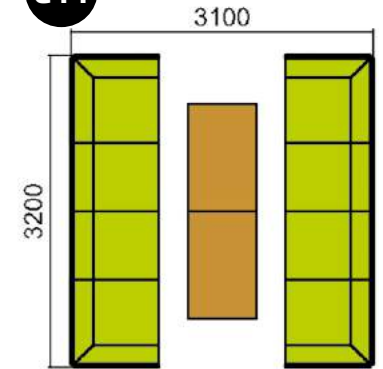

C8

C9

C10

C11

Armchair Roma
78x90x80 cm Index: 2001

Corner Roma
90x90x80 cm Index: 2005

Armchair Roma with left arm
74x90x80 cm Index: 2003

Armchair Roma with right arm
74x90x80 cm Index: 2004