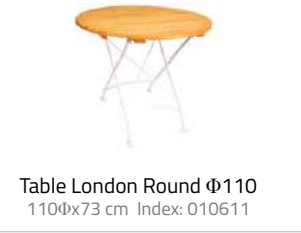

Color frames:

Black
RAL 9005

Grey Brown
RAL 8019

Dark Green
RAL 6009

Graphite
RAL 7021

Chocolate Brown
RAL 8017

Signal Blue
RAL 5005

Grey Aluminium
RAL 9007

Ruby Red
RAL 3003

Purpulolett
RAL 4007