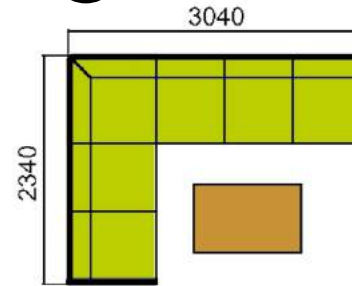

Chair
70x84x64 cm Index: 1000

Sofa with left arm
84x144x64 cm Index: 1002

Sofa with right arm
84x144x64 cm Index: 1003

C2