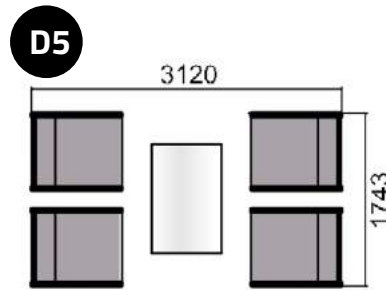

C8

C9

C10

C11

Armchair Roma
78x90x80 cm Index: 2001

Corner Roma
90x90x80 cm Index: 2005

Armchair Roma with left arm
74x90x80 cm Index: 2003

Armchair Roma with right arm
74x90x80 cm Index: 2004