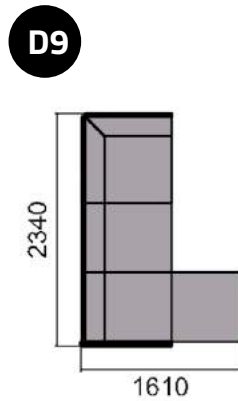

C8

C9

C10

C11

Armchair Roma
78x90x80 cm Index: 2001

Corner Roma
90x90x80 cm Index: 2005

Armchair Roma with left arm
74x90x80 cm Index: 2003

Armchair Roma with right arm
74x90x80 cm Index: 2004