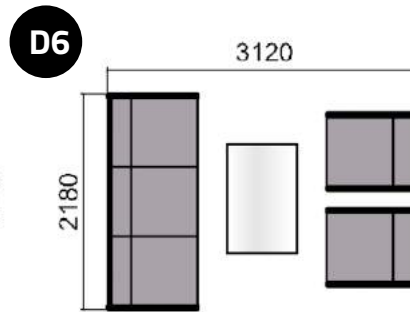

C8

C9

C10

C11

Armchair Roma
78x90x80 cm Index: 2001

Corner Roma
90x90x80 cm Index: 2005

Armchair Roma with left arm
74x90x80 cm Index: 2003

Armchair Roma with right arm
74x90x80 cm Index: 2004