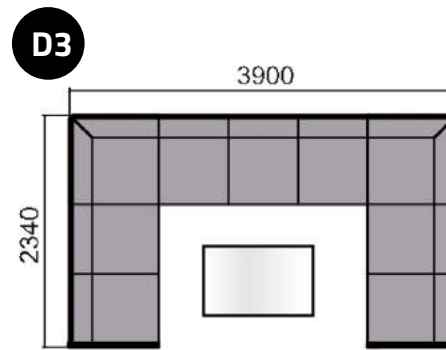

C8

C9

C10

C11

Armchair Roma
78x90x80 cm Index: 2001

Corner Roma
90x90x80 cm Index: 2005

Armchair Roma with left arm
74x90x80 cm Index: 2003

Armchair Roma with right arm
74x90x80 cm Index: 2004