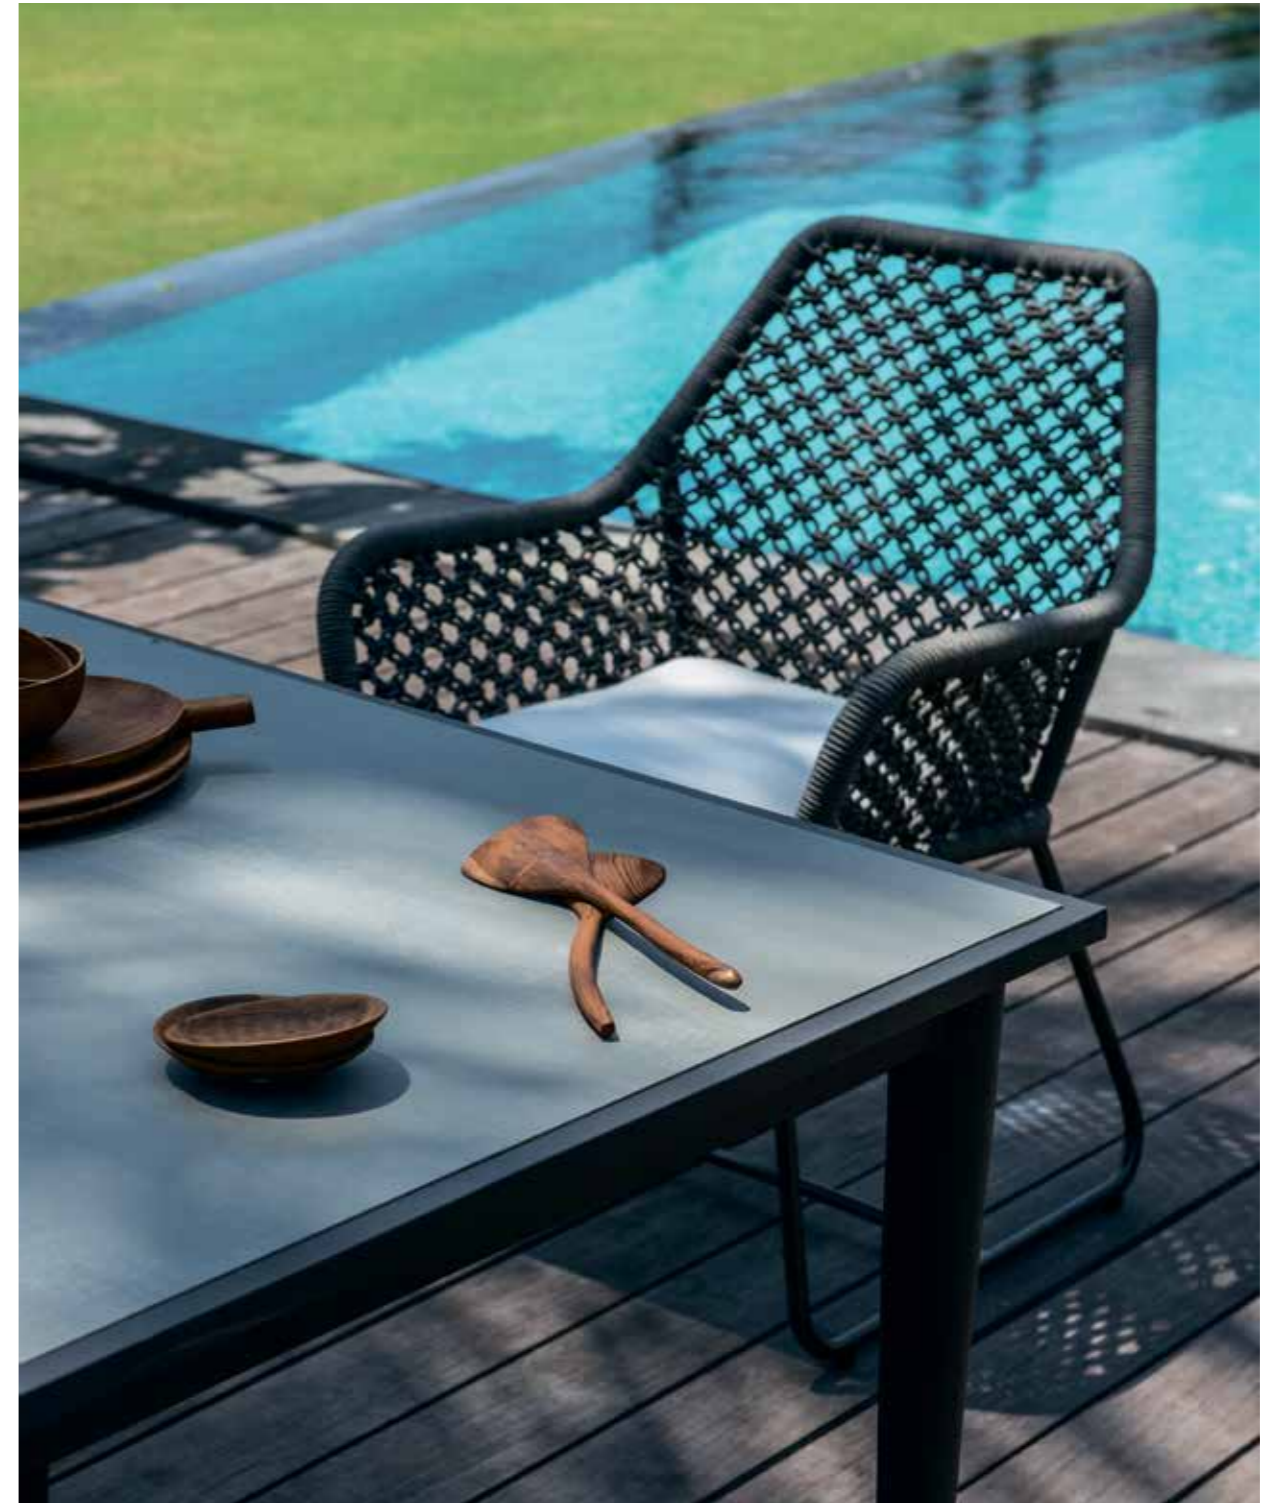

KPECAO VENICE

SKYLINE DESIGN® OUTDOOR FURNITURE

HORIZON COLLECTION

KPECAO VENICE / CTOA ALASKA

SKYLINE DESIGN® OUTDOOR FURNITURE

COLLECTION  
**MOMA**

COLLECTION  
**ARENA**

---