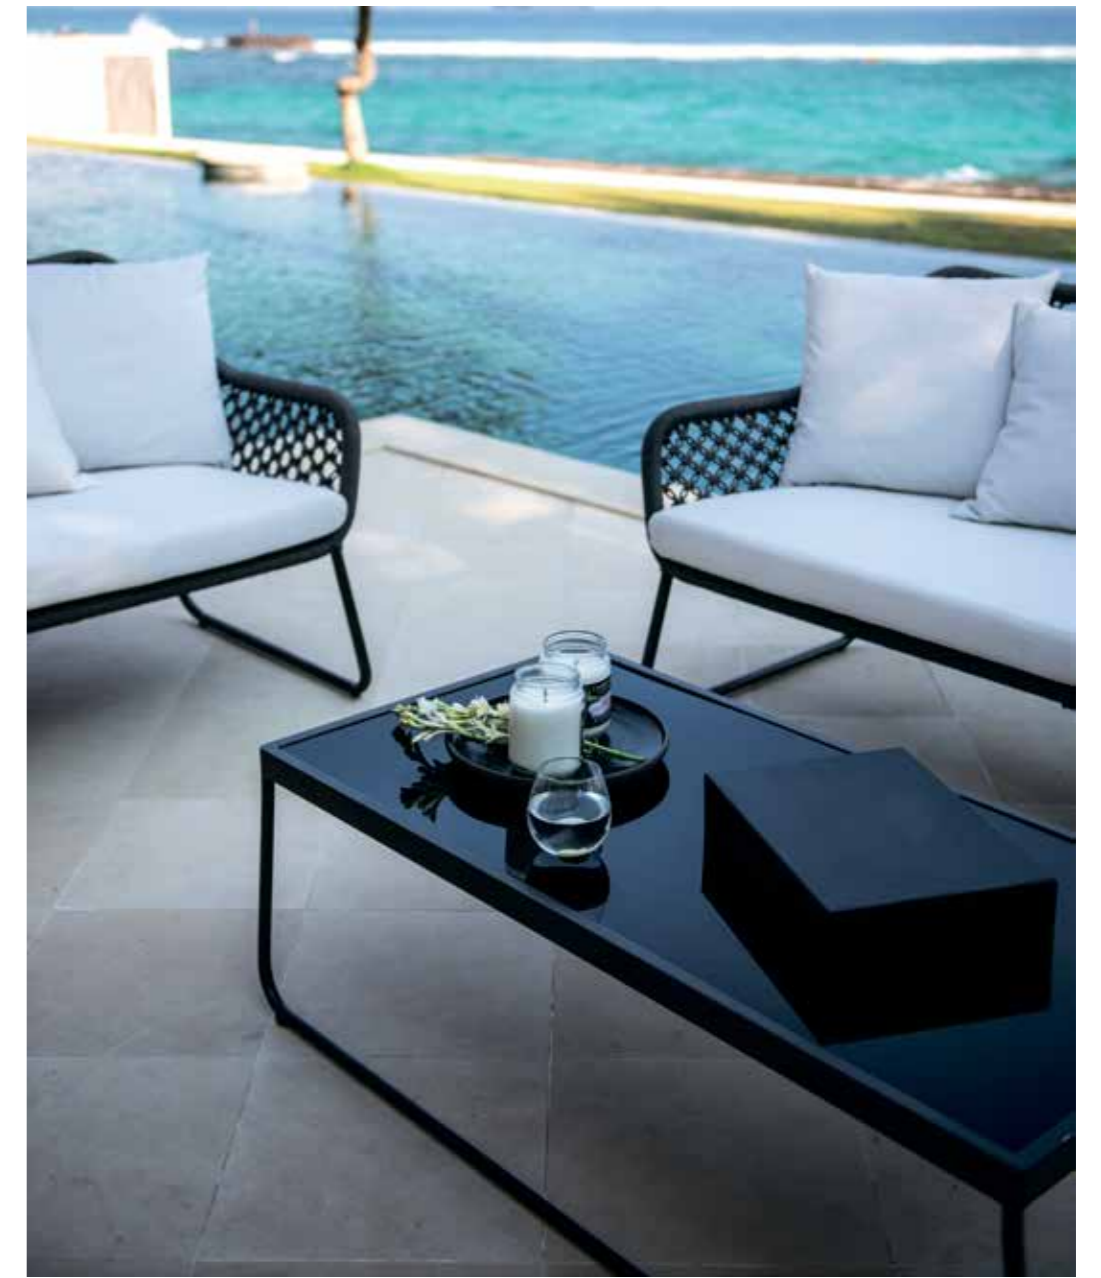

KPECAO VENICE

SKYLINE DESIGN® OUTDOOR FURNITURE

HORIZON COLLECTION

KPECAO VENICE / CTOA ALASKA

SKYLINE DESIGN® OUTDOOR FURNITURE

COLLECTION  
**MOMA**

COLLECTION  
**ARENA**

---