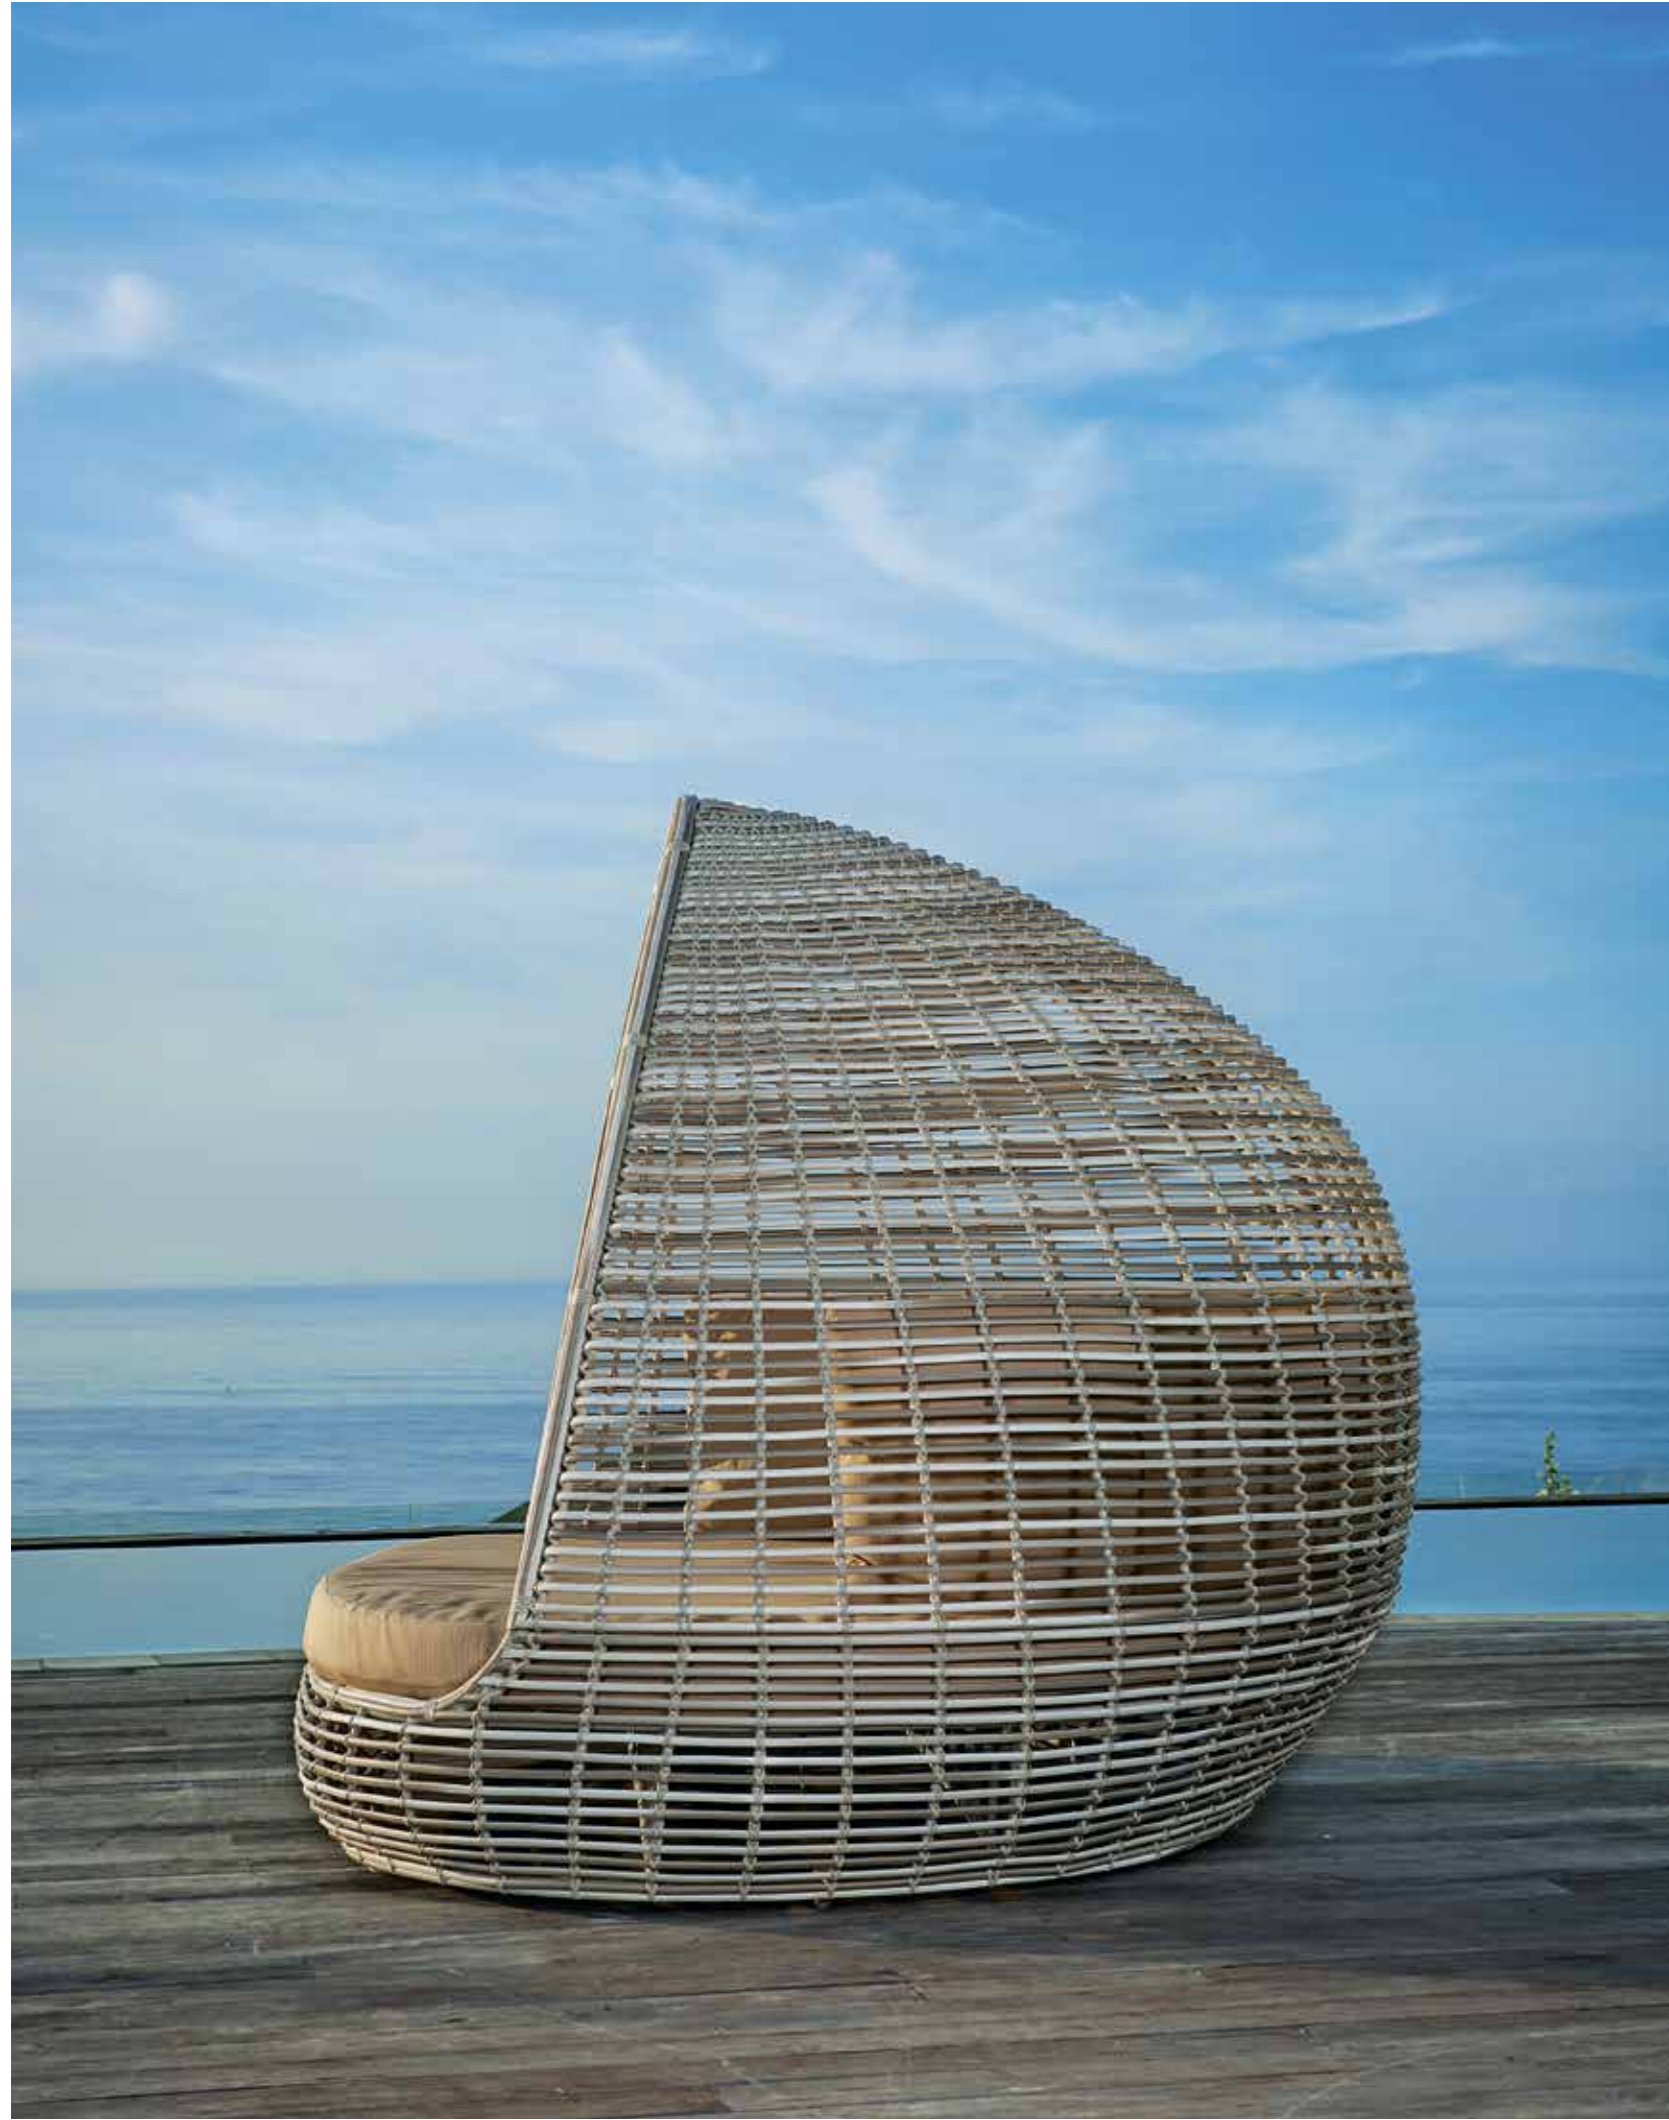

# SUNDAY

DAYBED

# SPARTAN

ОБЕДЕННЫЙ СТОЛ DYNASTY

КАШПО CYCLONE

SKYLINE DESIGN® OUTDOOR FURNITURE

DAYBED

# SHADE

DAYBED

# BOAT

---

DAYBED