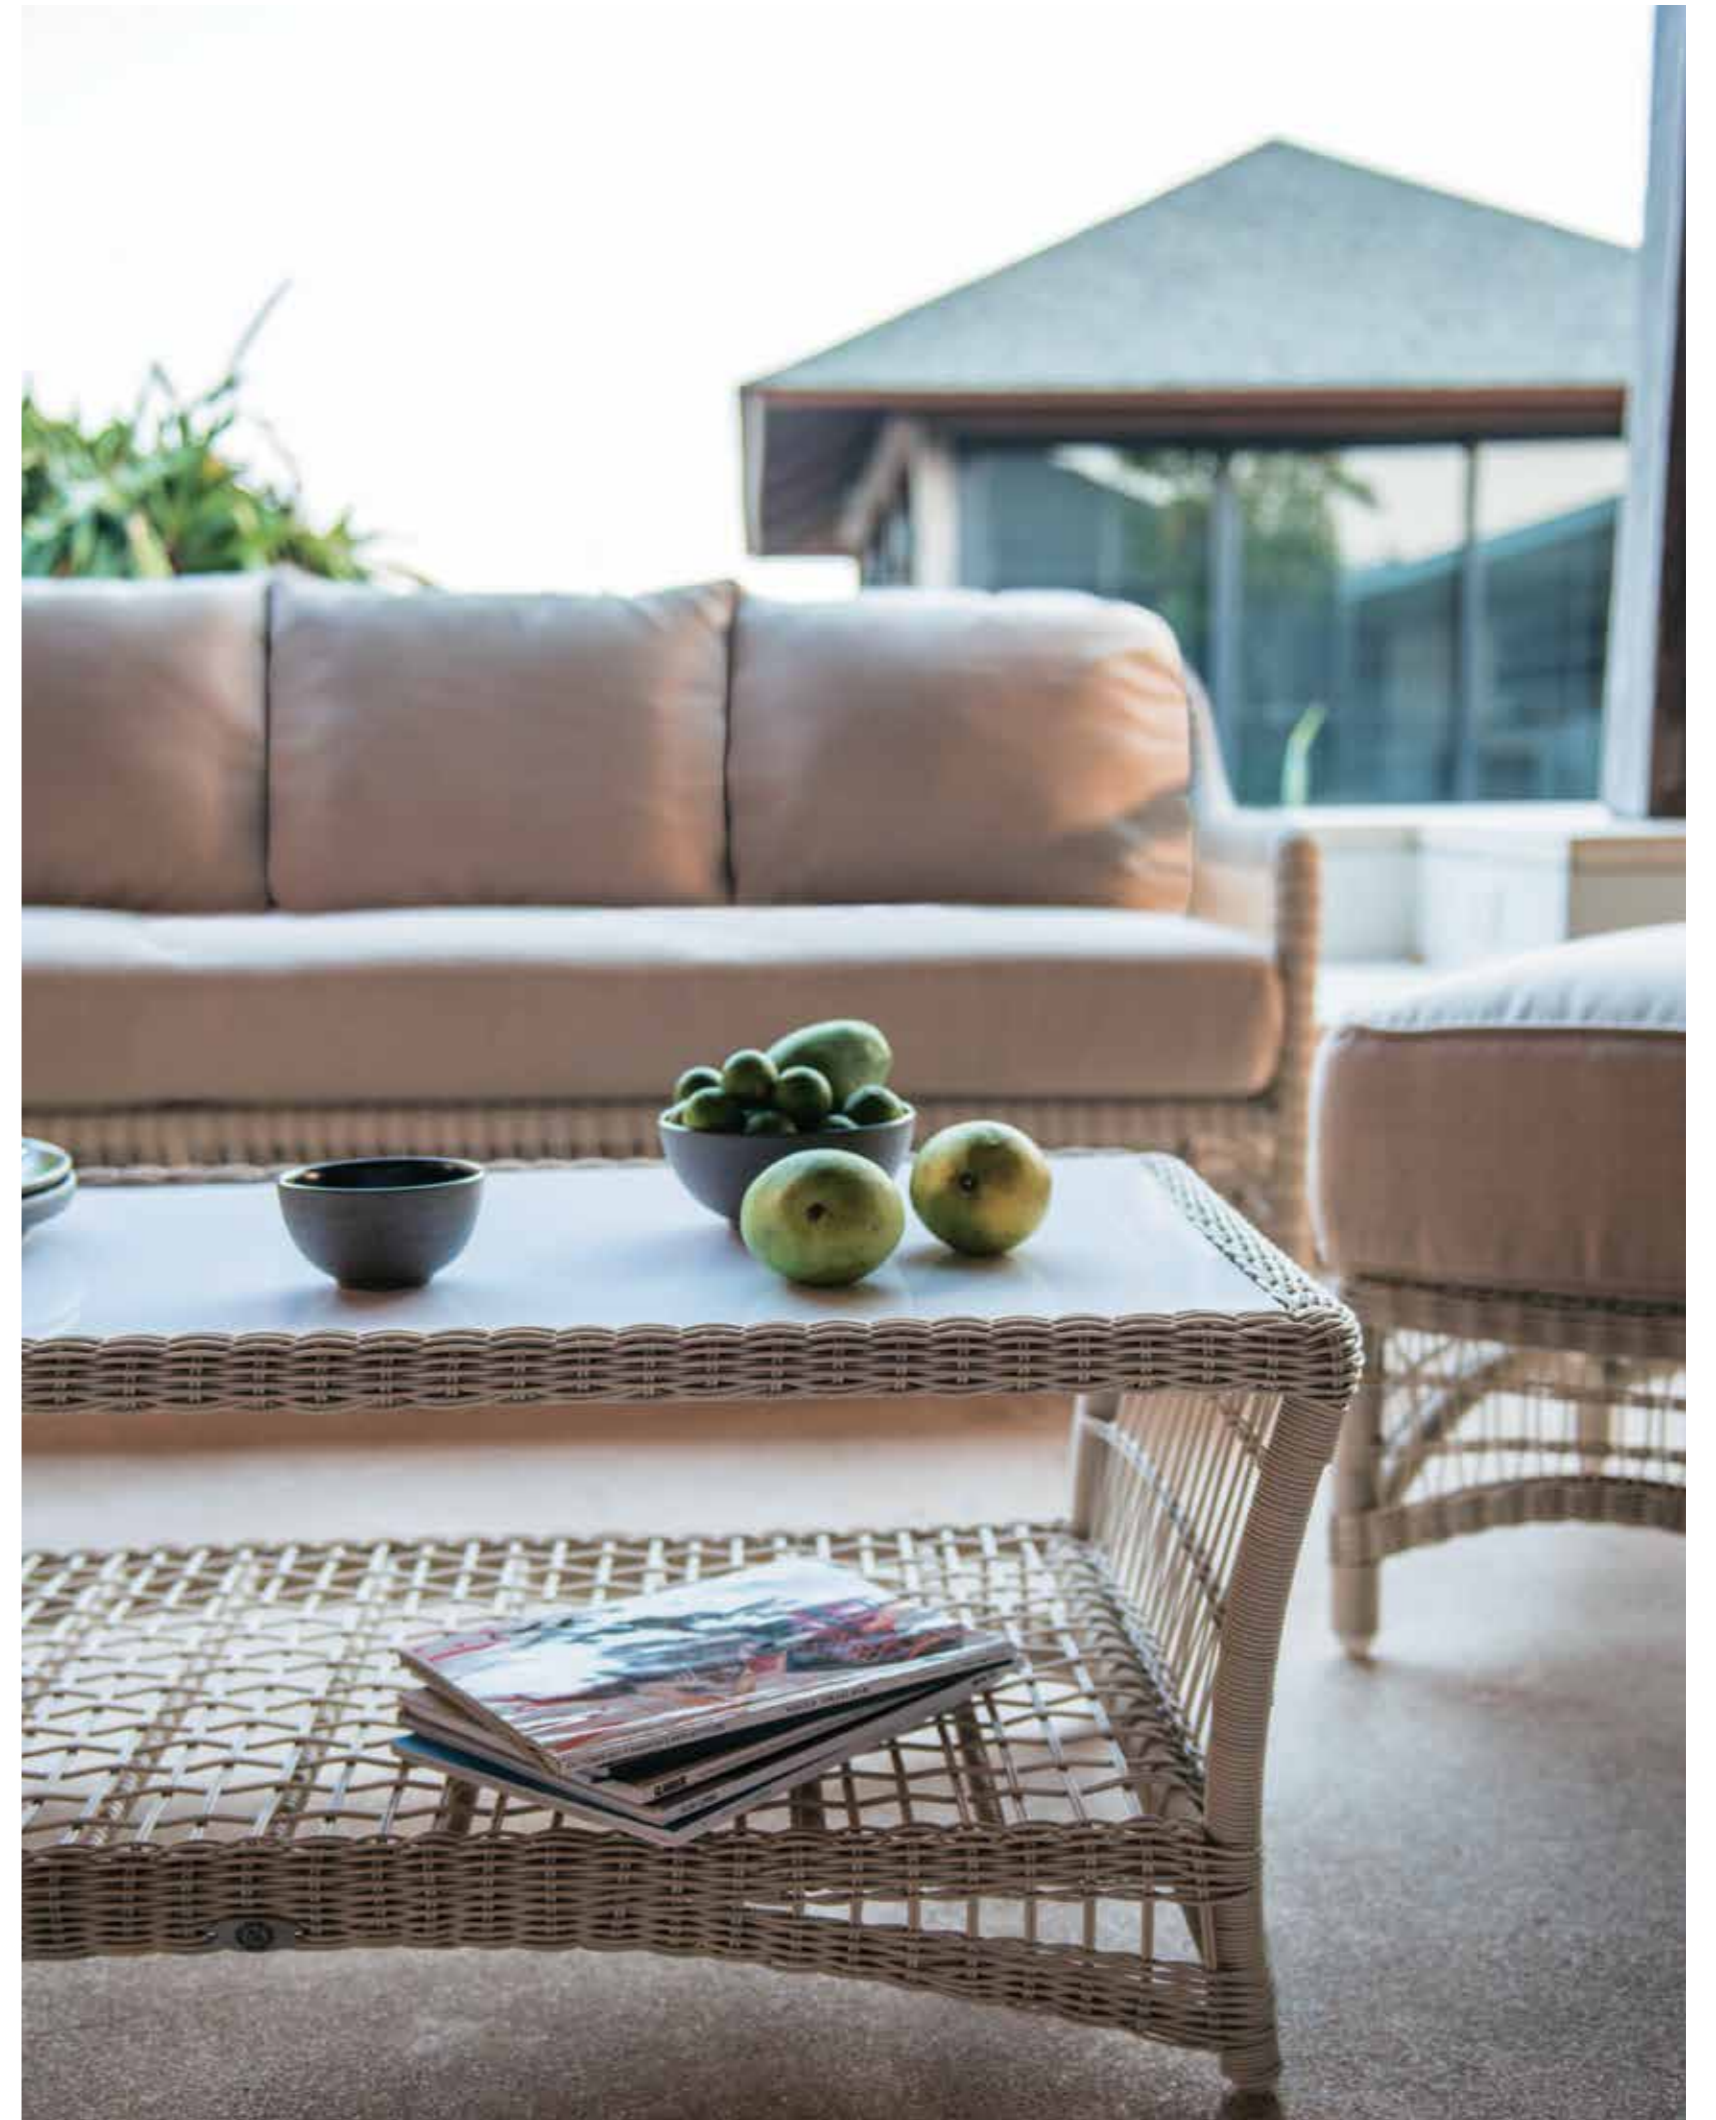

KPECAO VENICE

SKYLINE DESIGN® OUTDOOR FURNITURE

HORIZON COLLECTION

KPECAO VENICE / CTOA ALASKA

SKYLINE DESIGN® OUTDOOR FURNITURE

COLLECTION  
**MOMA**

COLLECTION  
**ARENA**

---