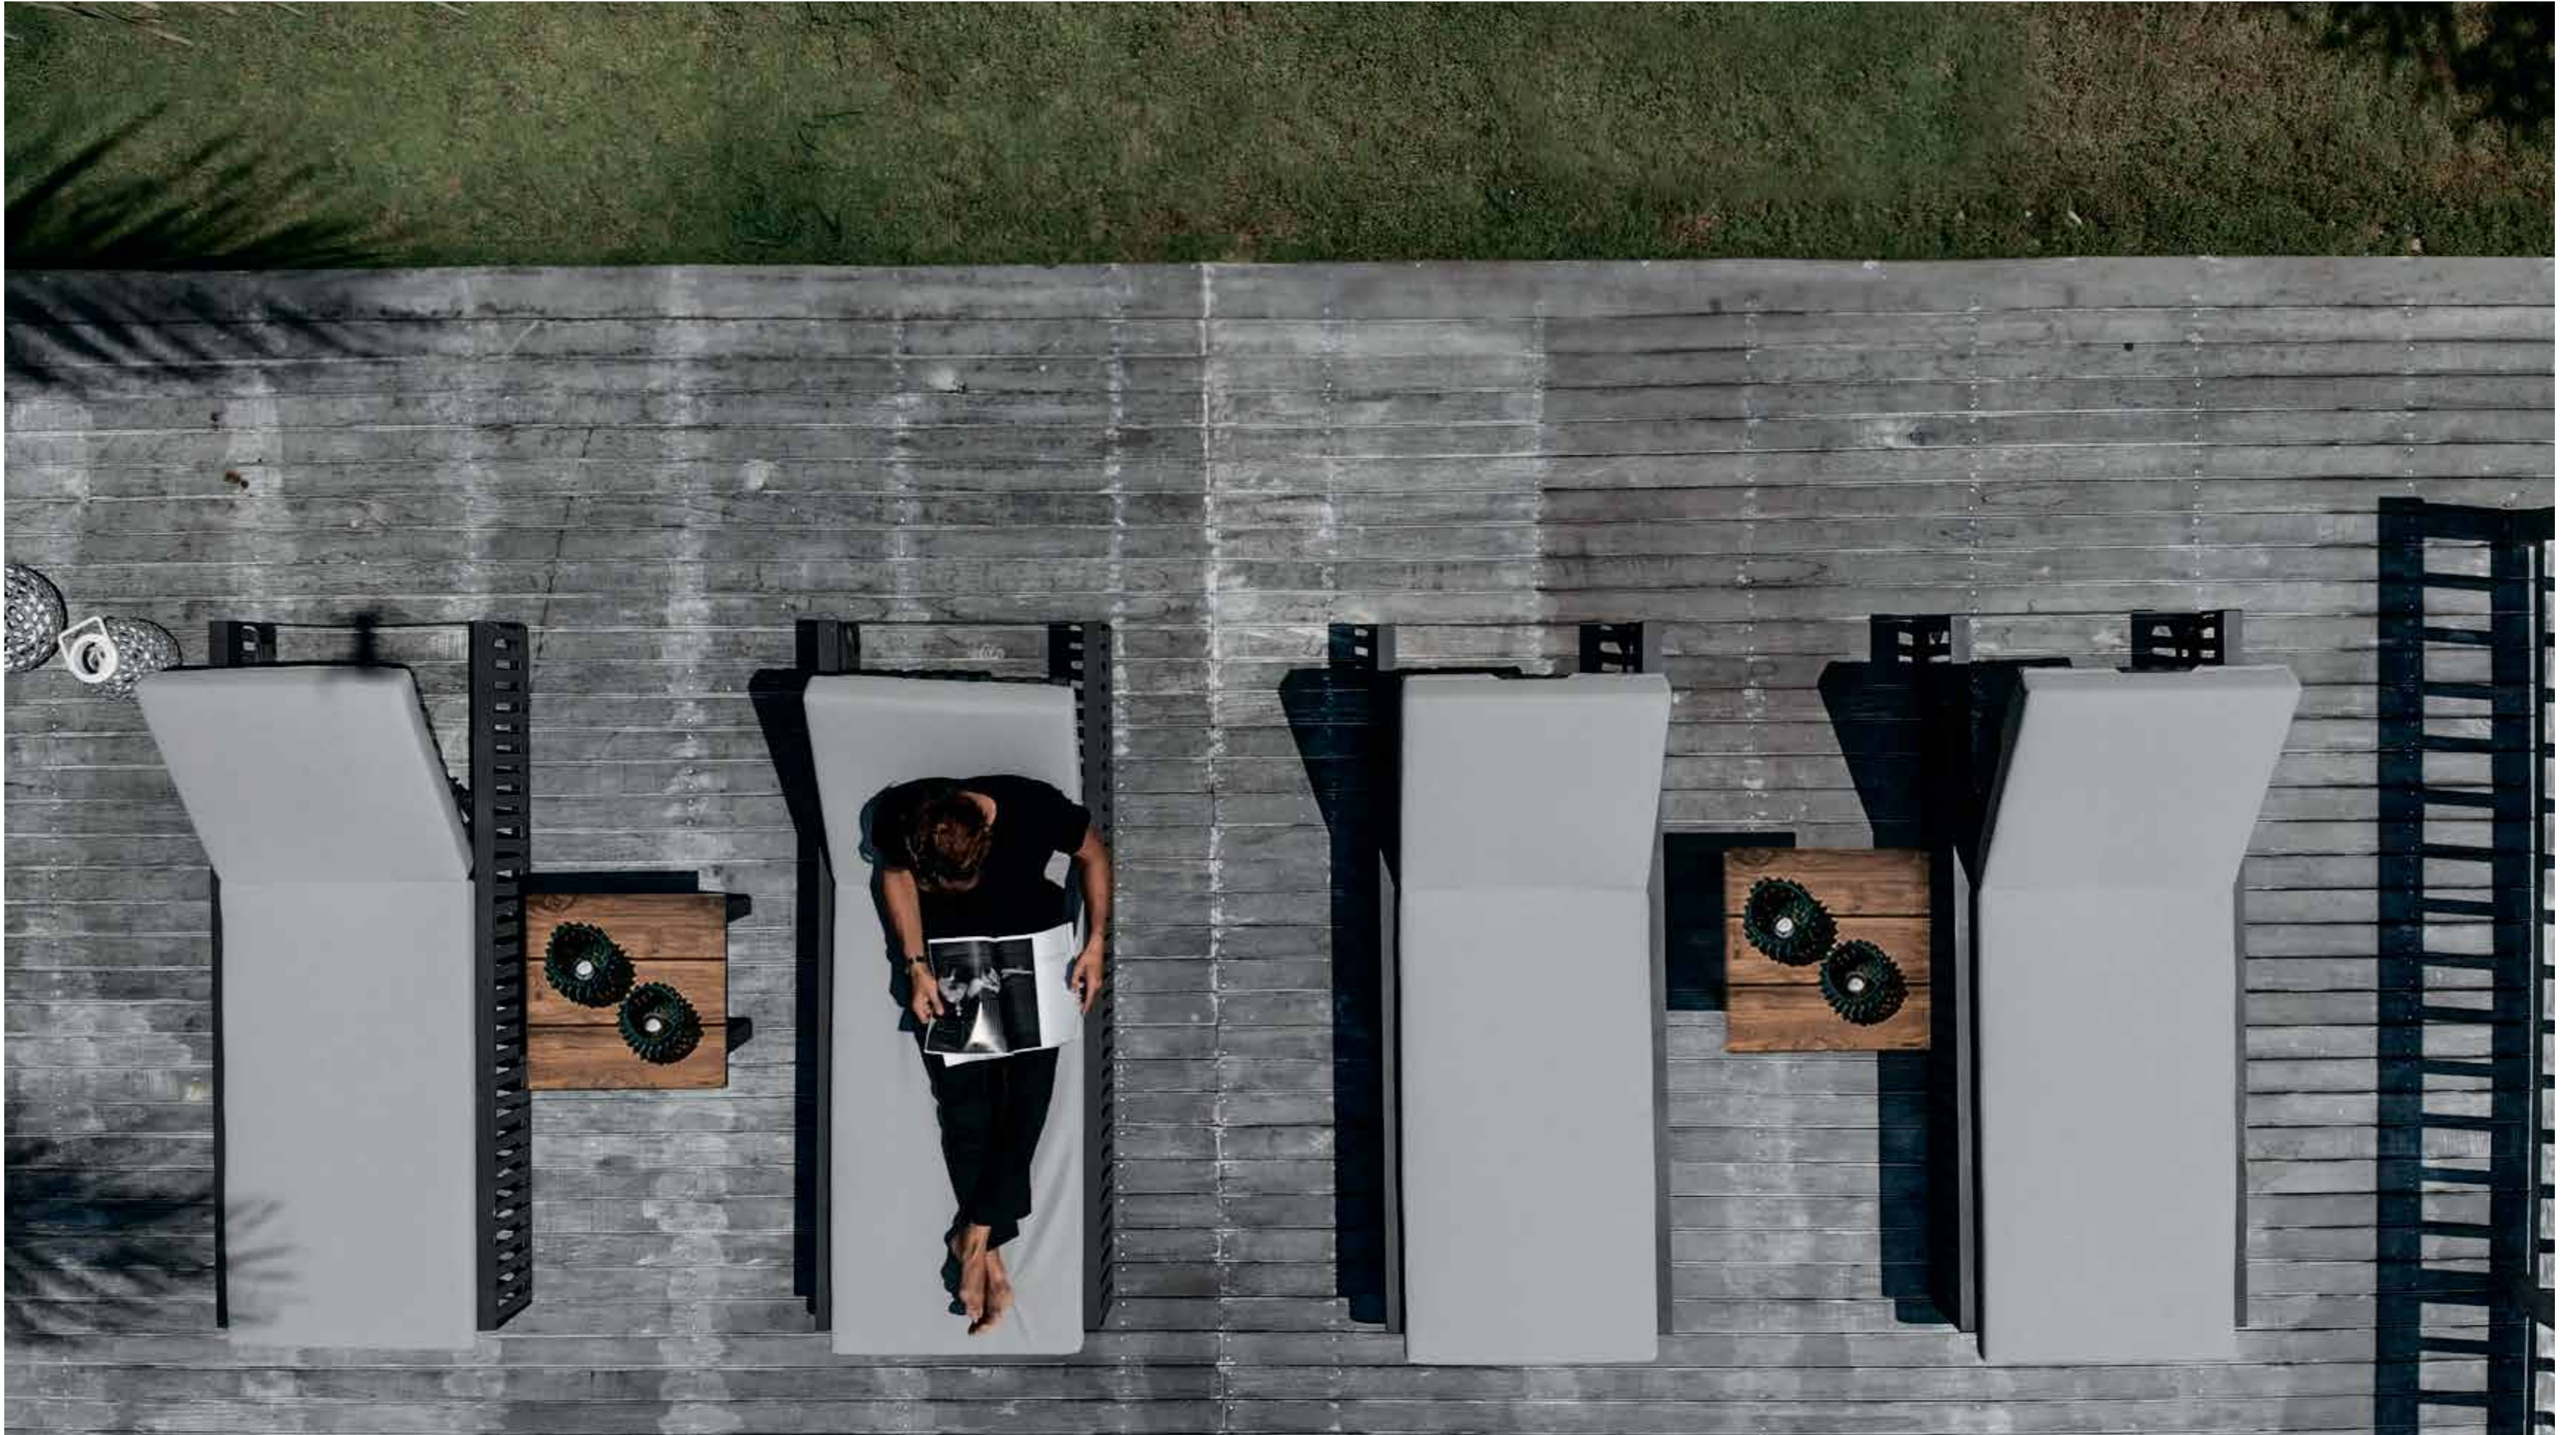

KPECAO VENICE

SKYLINE DESIGN® OUTDOOR FURNITURE

HORIZON COLLECTION

KPECAO VENICE / CTOA ALASKA

SKYLINE DESIGN® OUTDOOR FURNITURE

COLLECTION  
**MOMA**

COLLECTION  
**ARENA**

---