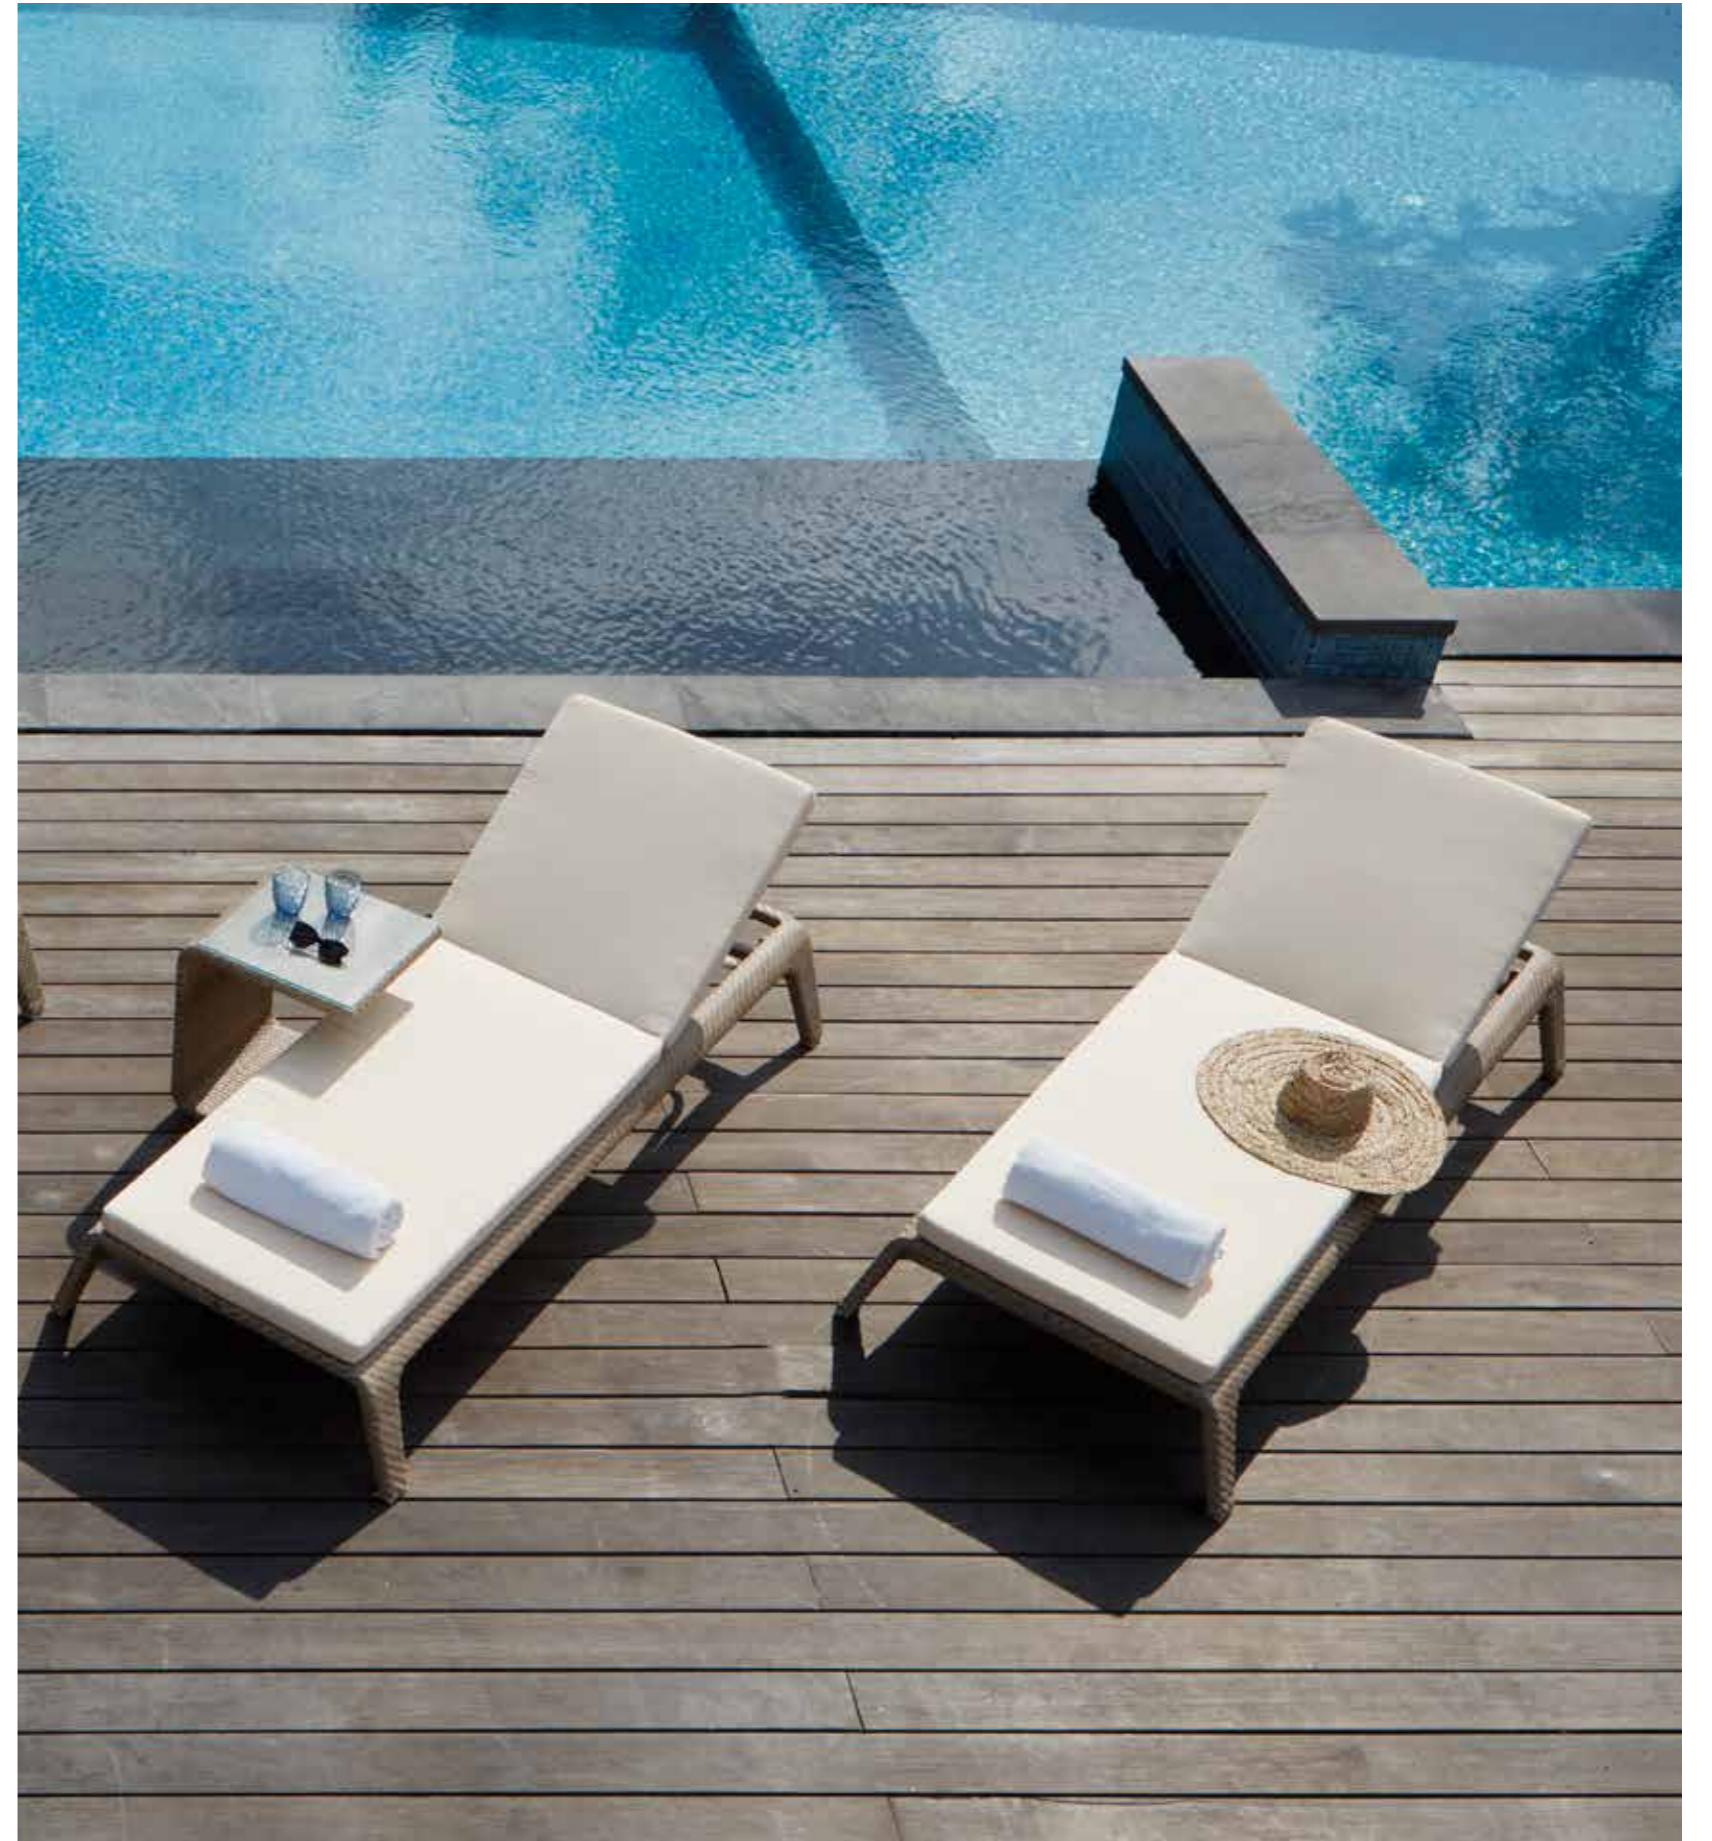

# DYNASTY

*Embrace Time*

COLLECTION  
**JOURNEY**

---

ΛΕΞΑΚ PALACIO

SKYLINE DESIGN® OUTDOOR FURNITURE

JOURNEY COLLECTION

SKYLINE DESIGN® OUTDOOR FURNITURE