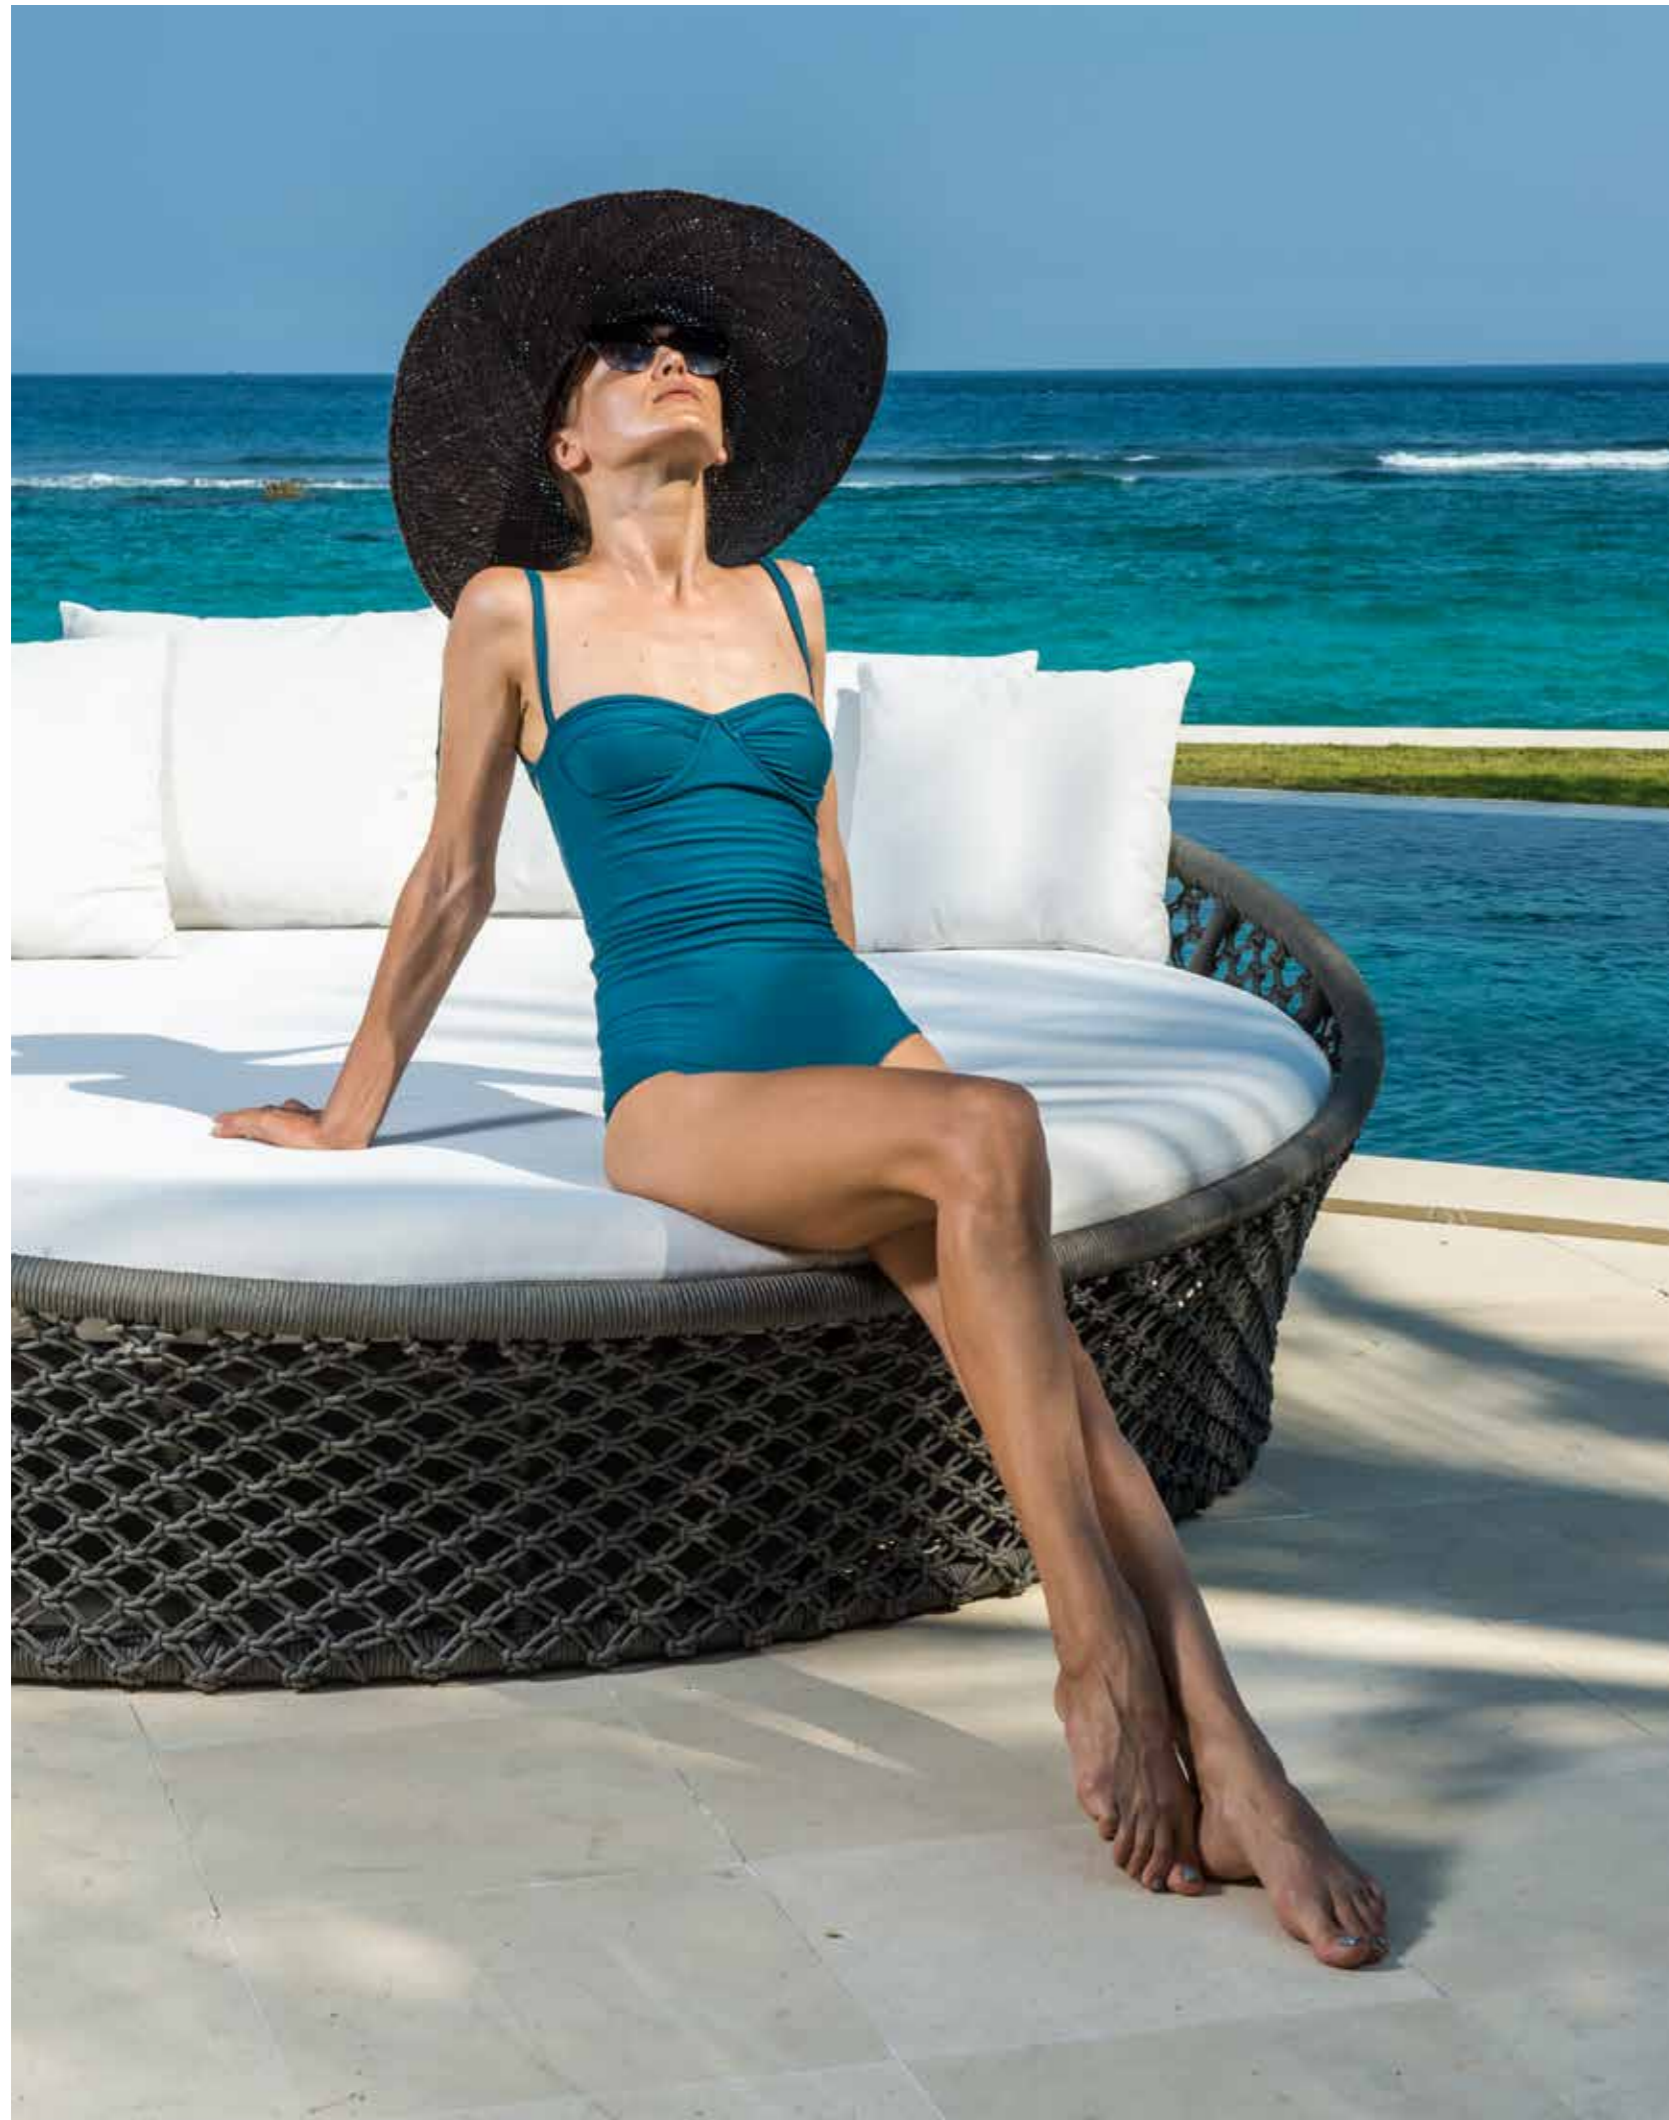

KPECAO VENICE

SKYLINE DESIGN® OUTDOOR FURNITURE

HORIZON COLLECTION

KPECAO VENICE / CTOA ALASKA

SKYLINE DESIGN® OUTDOOR FURNITURE

COLLECTION  
**MOMA**

COLLECTION  
**ARENA**

---