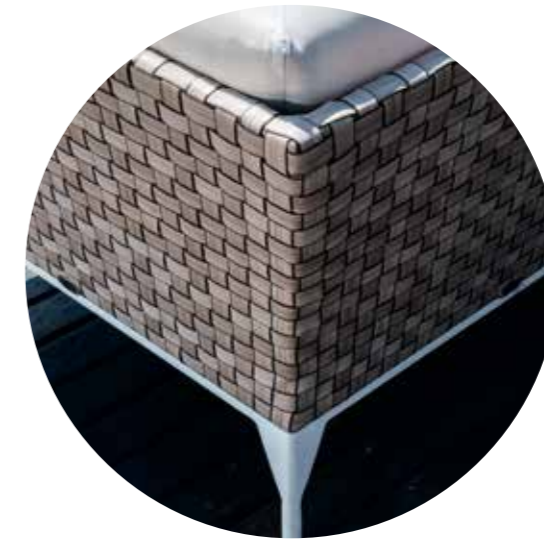

COLLECTION
BRAFTA