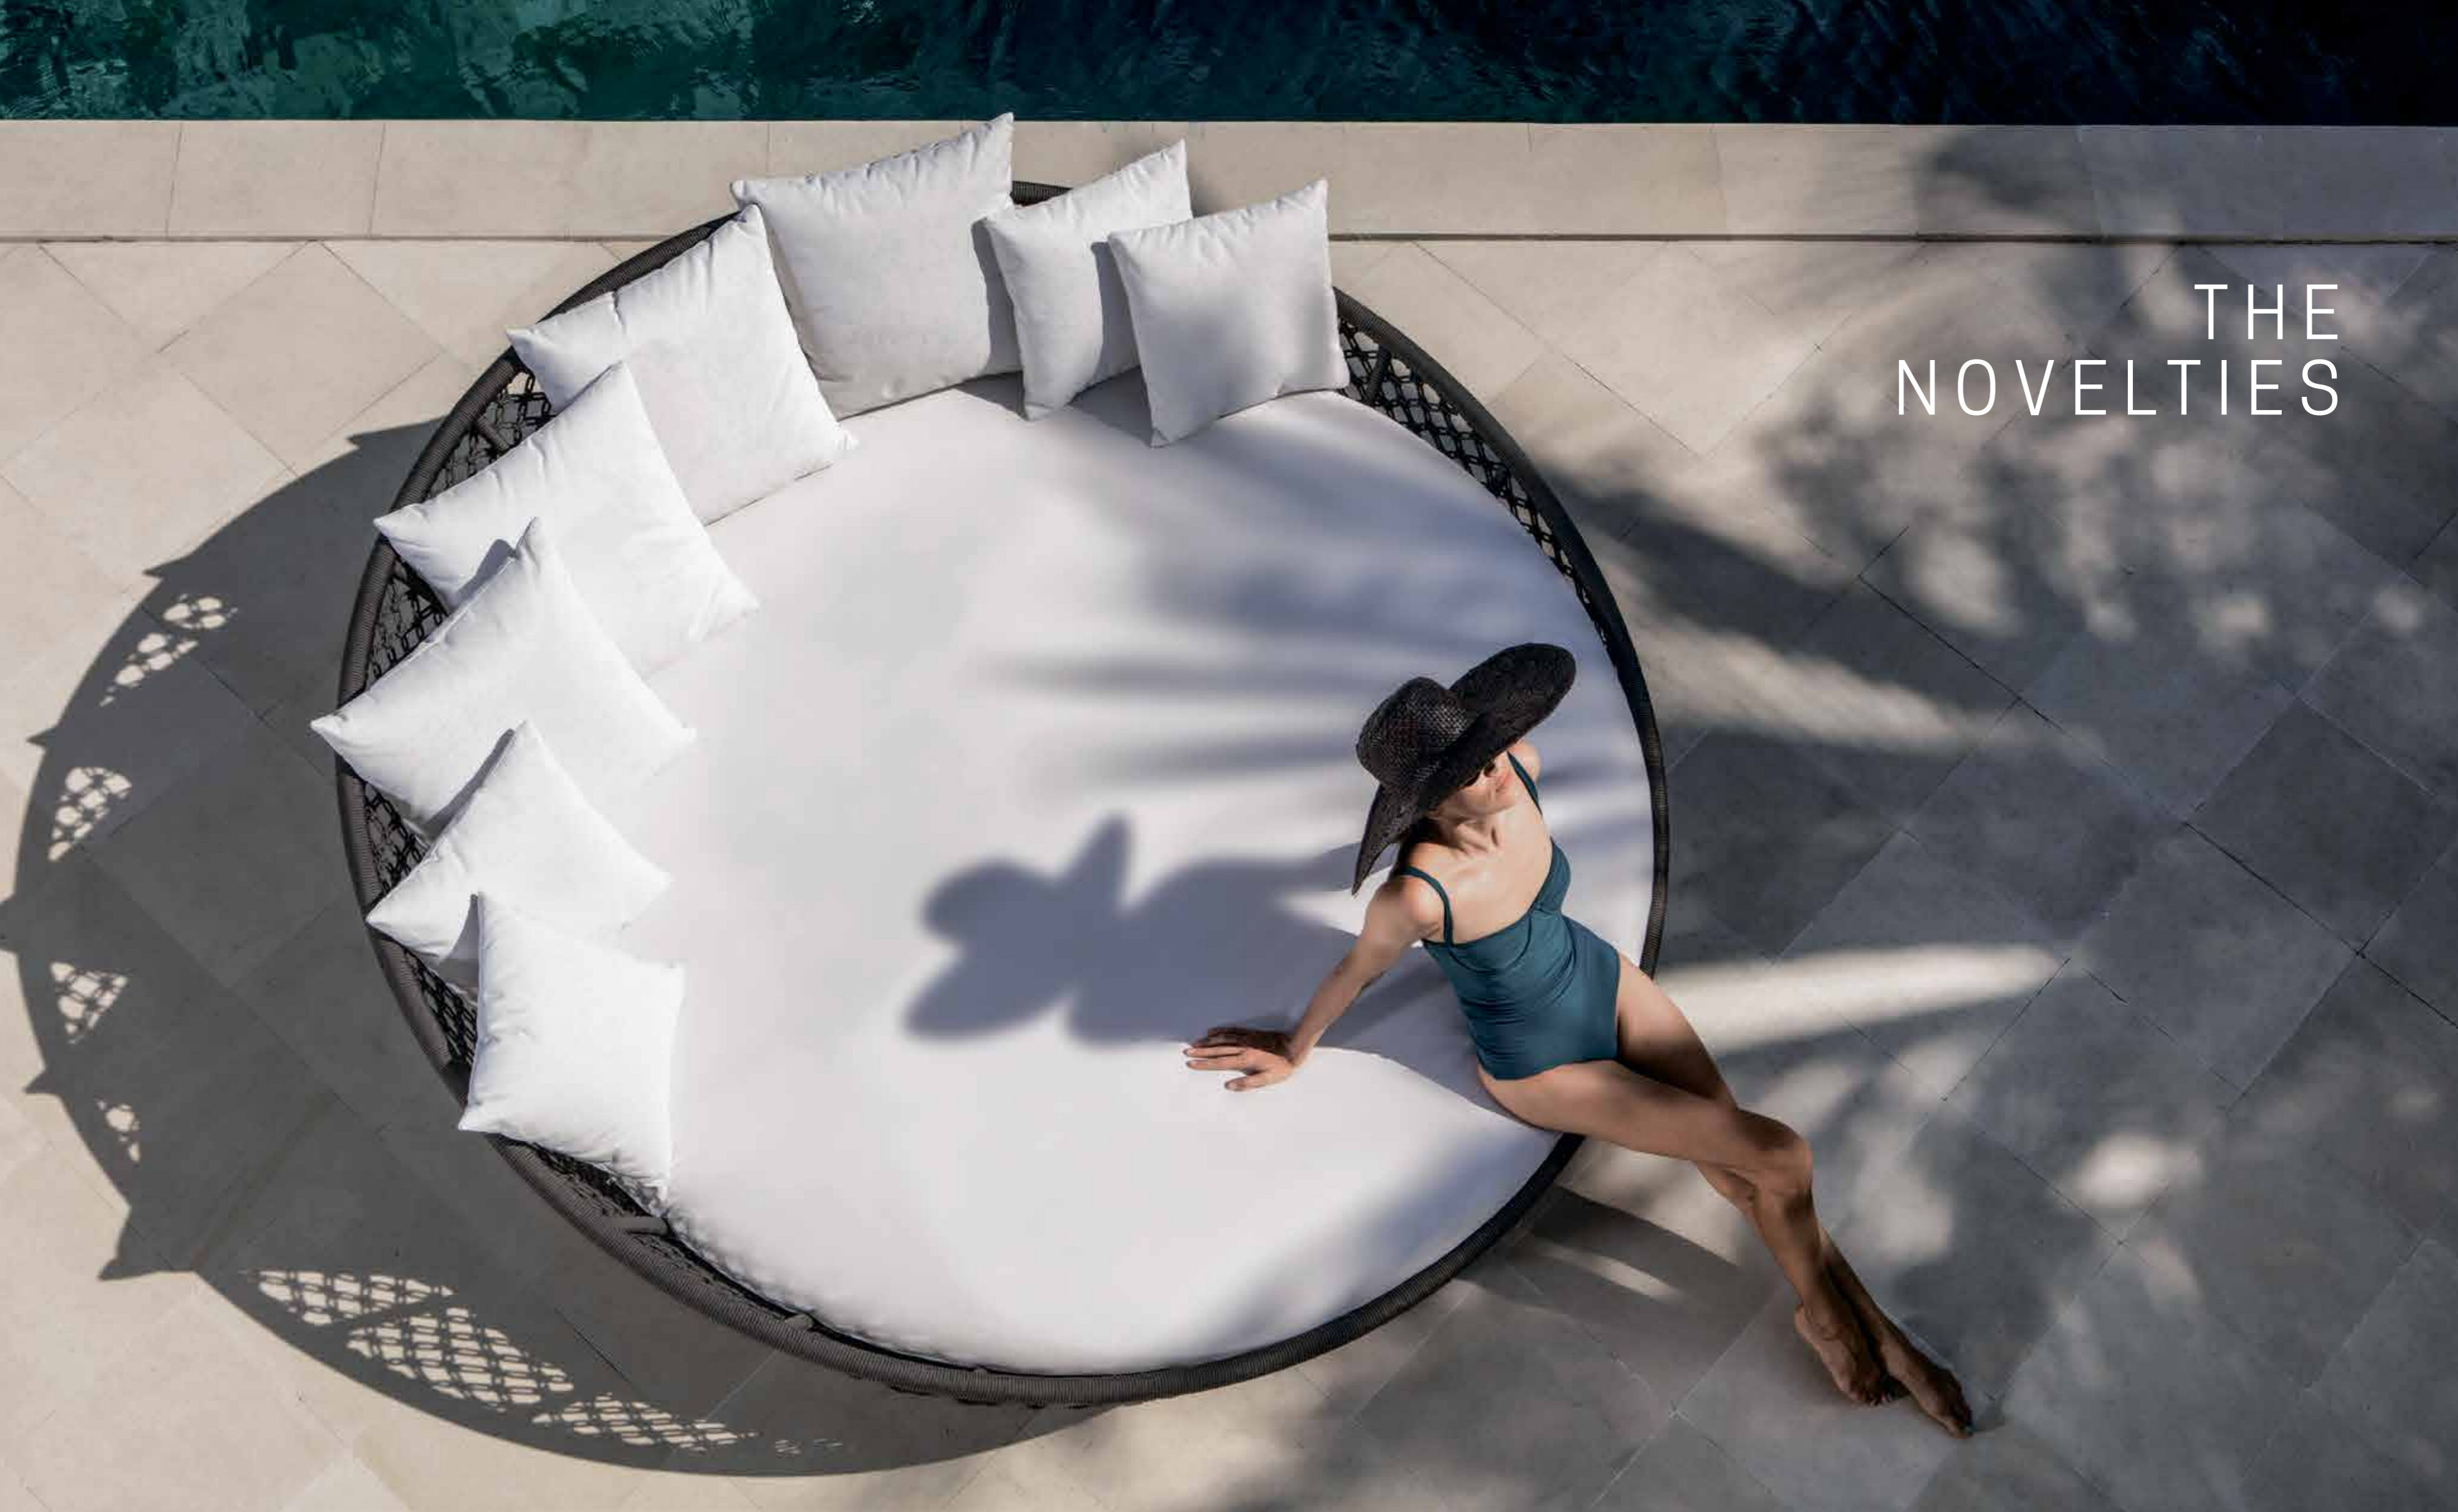

THE
NOVELTIES