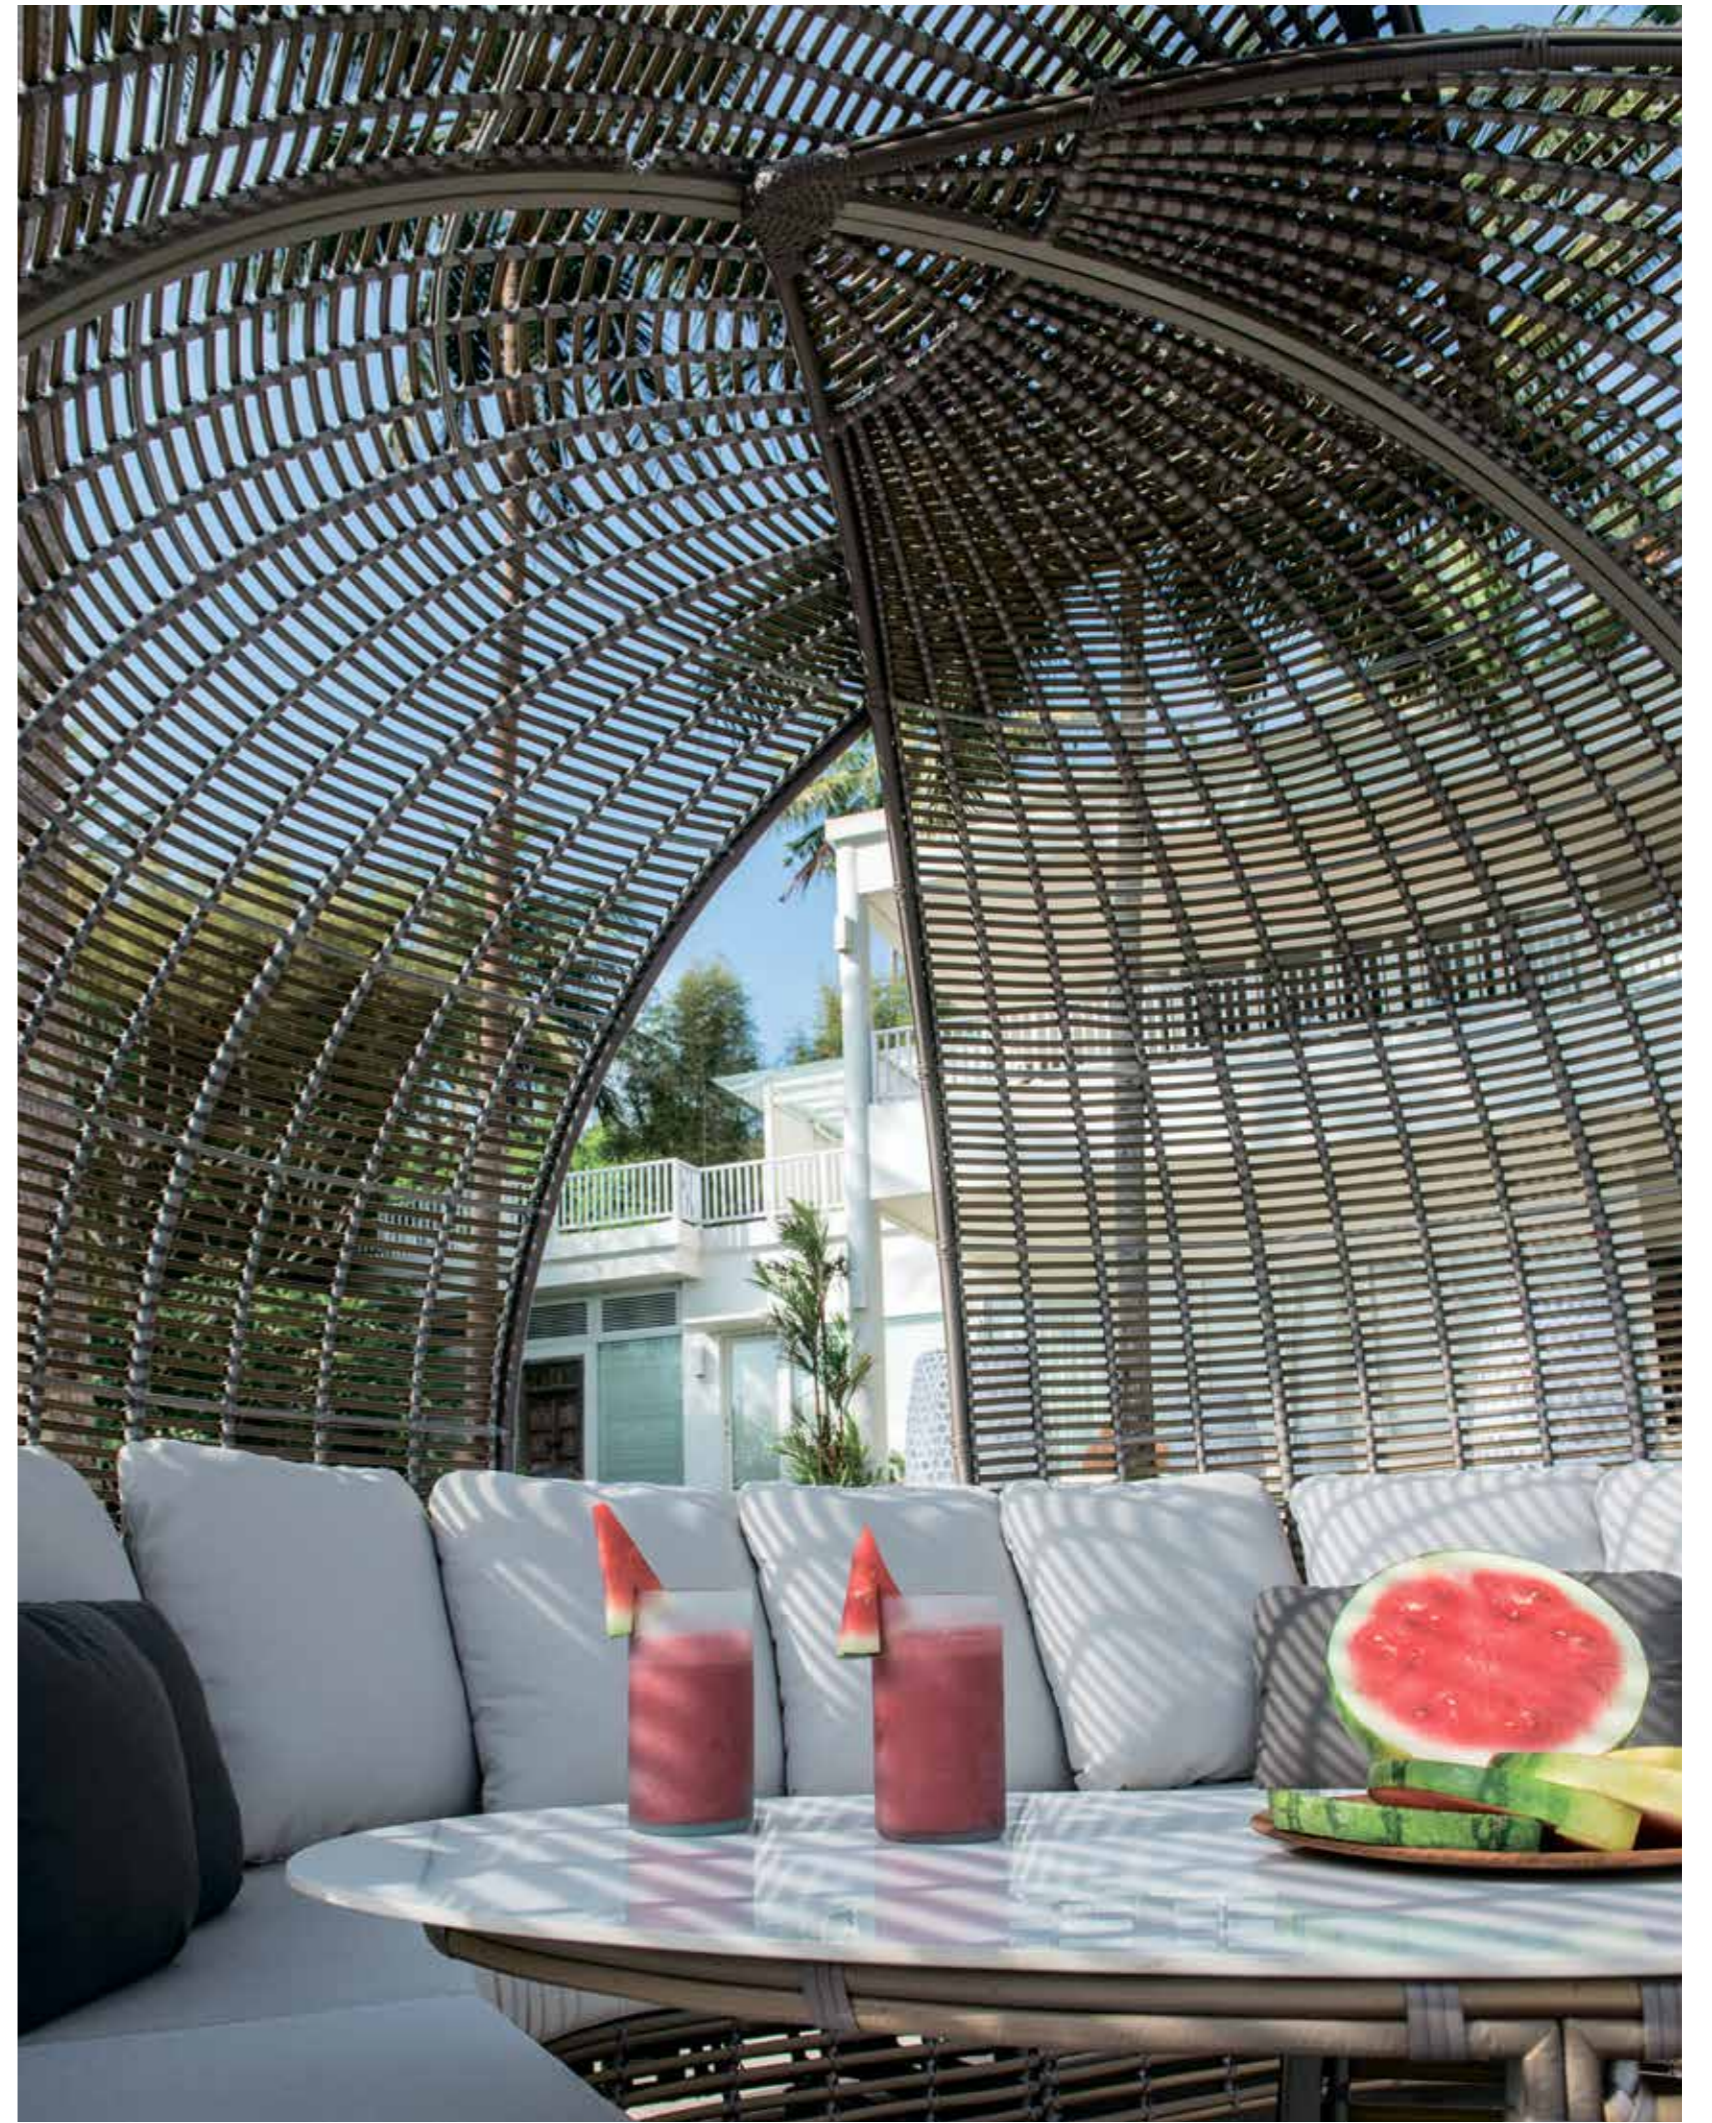

# SUNDAY

DAYBED

# SPARTAN

ОБЕДЕННЫЙ СТОЛ DYNASTY

КАШПО CYCLONE

SKYLINE DESIGN® OUTDOOR FURNITURE

DAYBED

# SHADE

DAYBED