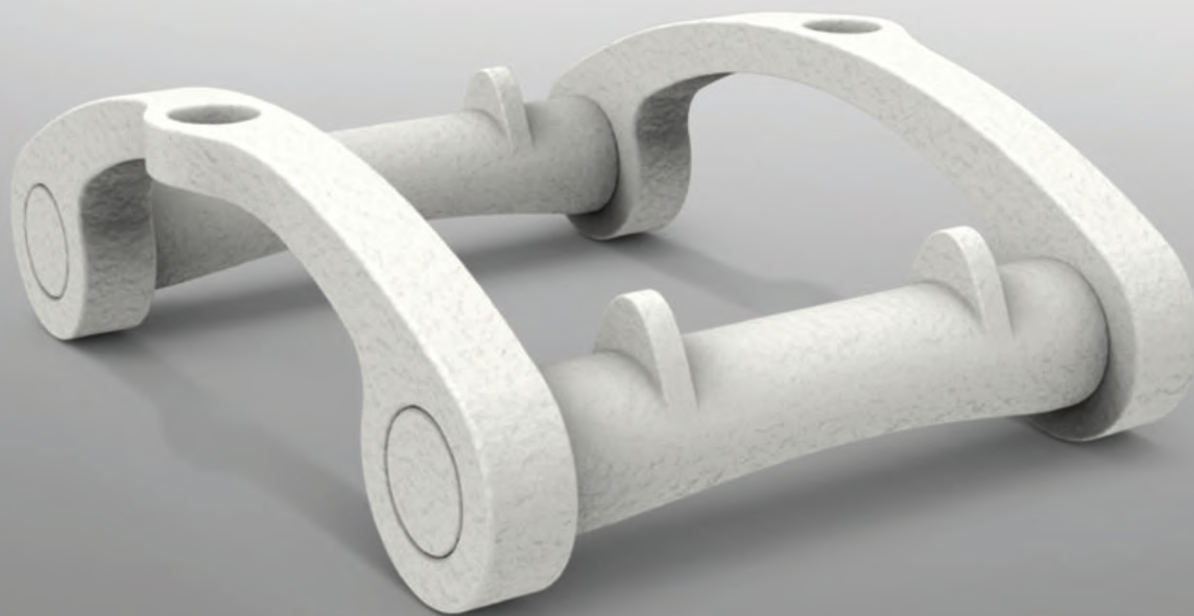

S930

S930 SUPPORTO GALLEGGIANTE:

Realizzata in polietilene HD con finitura effetto stone. La galleggiante è la soluzione perfetta per rilassarsi piacevolmente fuori o dentro l'acqua. La seduta è utilizzabile a bordo piscina o battigia anche senza il supporto galleggiante. I braccioli con foro portabibita/oggetti sono studiati per garantire il massimo comfort.

S930 APOYO PARA LA VERSIÓN FLOTANTE:

Hecho de polietileno HD con acabado efecto piedra. La serendipity flotante es la solución perfecta para relajarse con placer fuera o dentro el agua. La tumbona se puede utilizar al borde de la piscina o un la orilla, también sin el soporte del flotador. Los reposabrazos con el agujero para las bebidas u objetos son estudiados para garantizar el máximo confort.

S930 SUPPORT FOR FLOATING VERSION:

Made of polyethylene HD with stone effect. This chair is the perfect solution to relax pleasantly inside or outside the swimming pool. This chair is usable at poolside or on the beach also without the floating support. The arms have a drink/objects holder and have been designed to guarantee the maximum comfort.

S930 SUPPORT POUR LA VERSION FLOTTANTE:

Fabriquée en polyéthylène HD avec une finition à effet pierre. Cette chaise est la solution parfaite pour se relaxer dans la piscine ou au bord. Elle est utilisable au bord de la piscine ou sur la plage aussi sans le support flottant. Ses bras ont des boîtes à gant pour les drinks ou des objets et sont conçus pour offrir tout le confort possible.