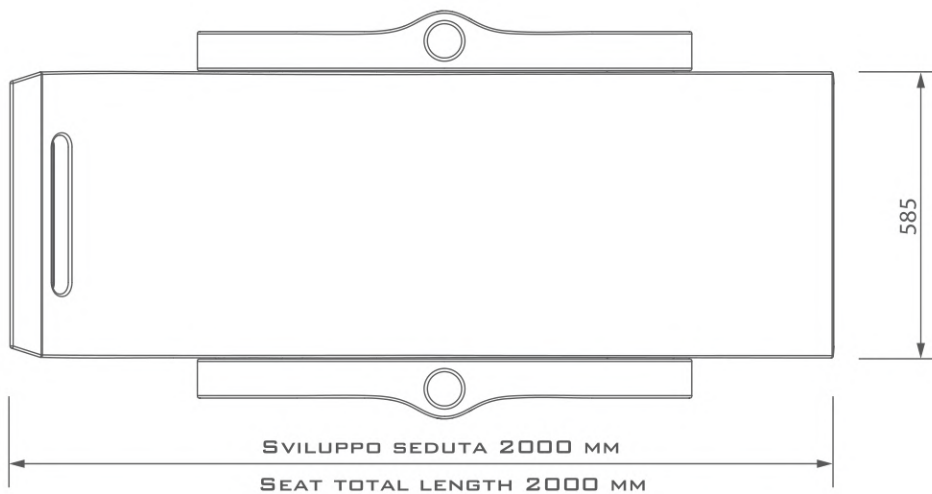

S 130 SERENDIPITY CHAISE - GALLEGGIANTE / FLOATING VERSION