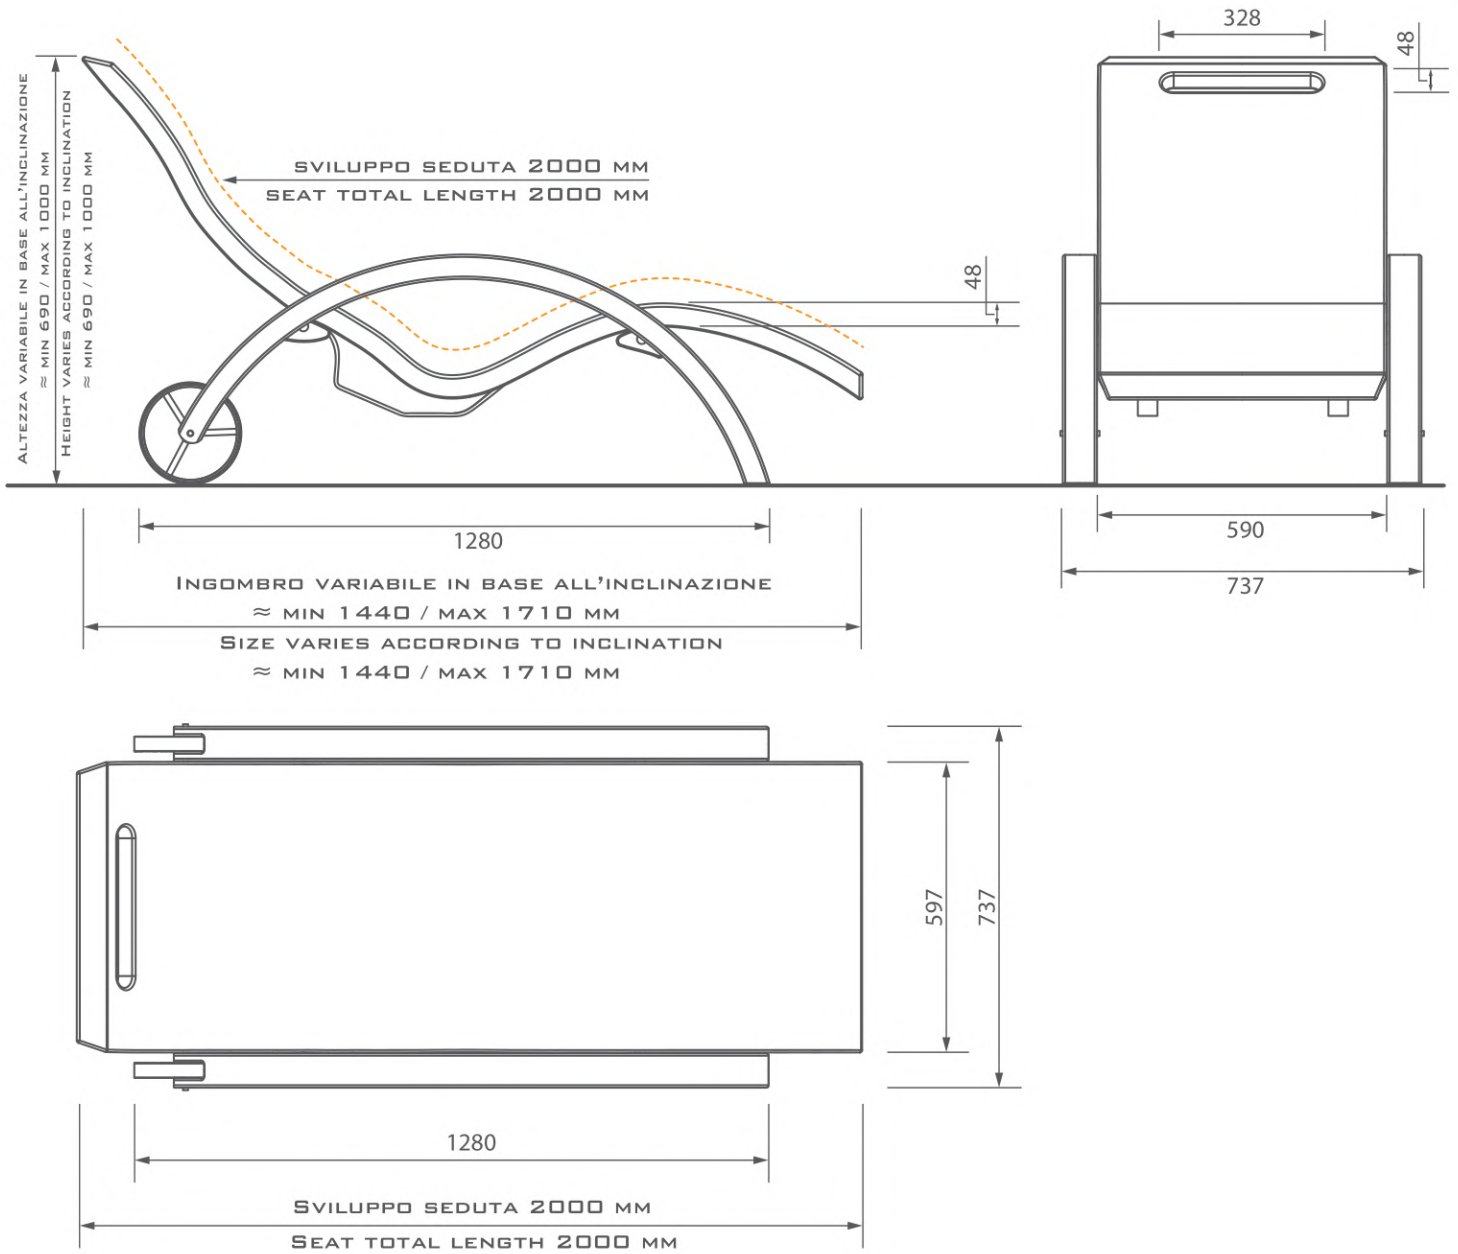

S110 SERENDIPITY CHAISE - DA ESTERNO / OUTDOOR VERSION