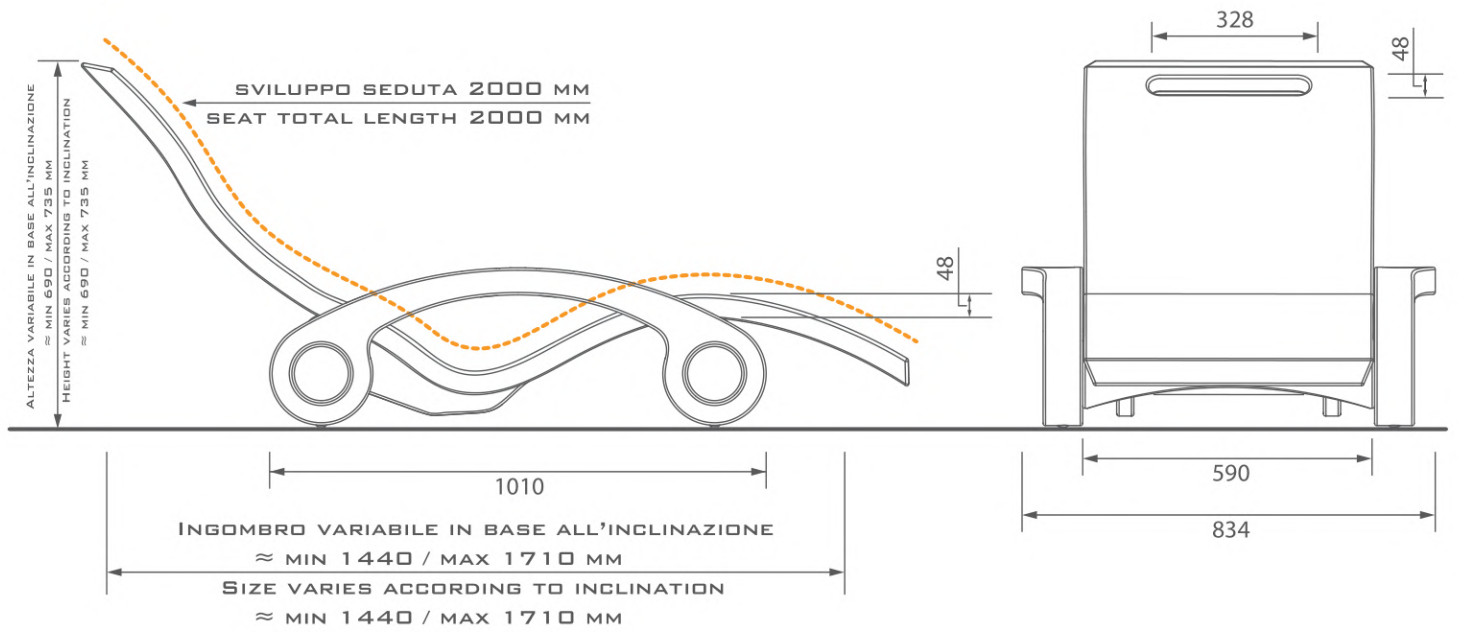

S 130 SERENDIPITY CHAISE - GALLEGGIANTE / FLOATING VERSION