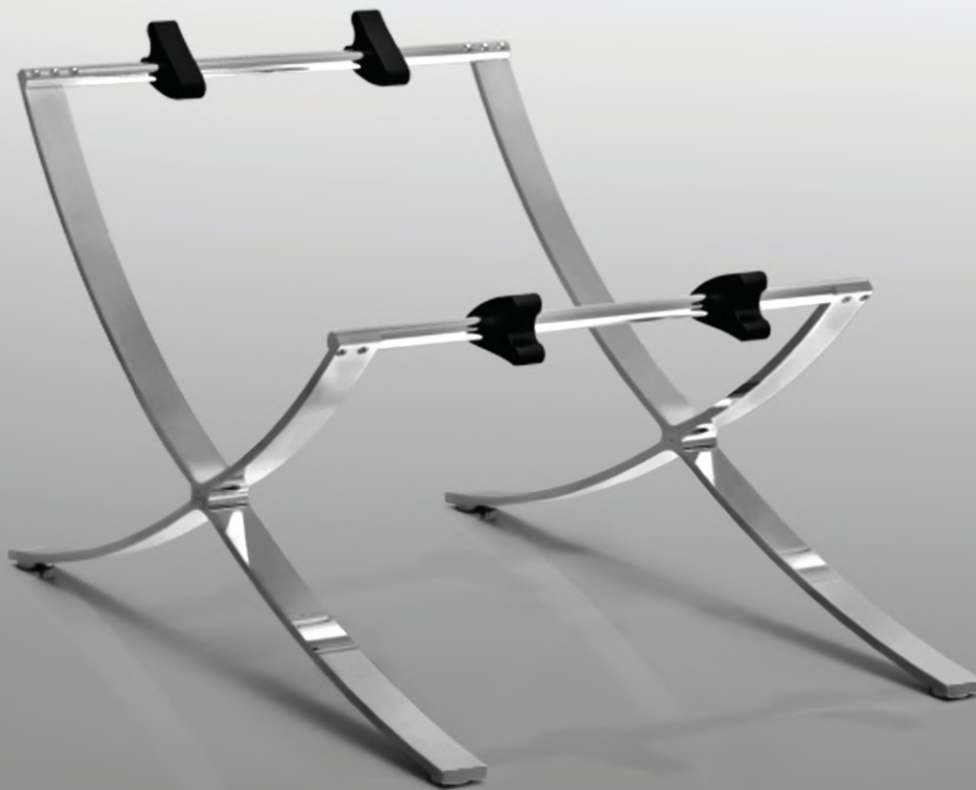

S920

S920 SUPPORTO CON GAMBE CROMATE:

Il modello "da interni" è unica nella sua struttura, combinando design e funzionalità. Con il suo angolo di inclinazione regolabile in più posizioni, offre il relax ottimale. La sua eleganza e versatilità la rendono perfetta per la propria casa o per il proprio ambiente professionale.

S920 APOYO CON PATAS CROMADAS:

Este modelo es único en su estructura porque combina el design y la practicidad. Con su ángulo de inclinación regulable en más posiciones, ofrece el máximo relax. Su elegancia y versatilidad hacen que sea perfecta para la propia casa o para el propio ambiente profesional.

S920 SUPPORT WITH CHROMED LEGS:

Indoor model is unique in its structure, combining design and functionality. With his adjustable inclination angle in more than one position, it offers the best relax. Its elegance and versatility make it perfect for your house or professional environment.

S920 SUPPORT AVEC PIEDS CHROMÉS:

Le modèle pour l'intérieur est unique en sa structure, il combine le design et la fonctionnalité. Avec son angle d'inclination réglable en plusieurs positions, il offre le meilleur relax. Son élégance et sa versatilité le rendent parfait pour la maison ou pour l'ambiance professionnelle.