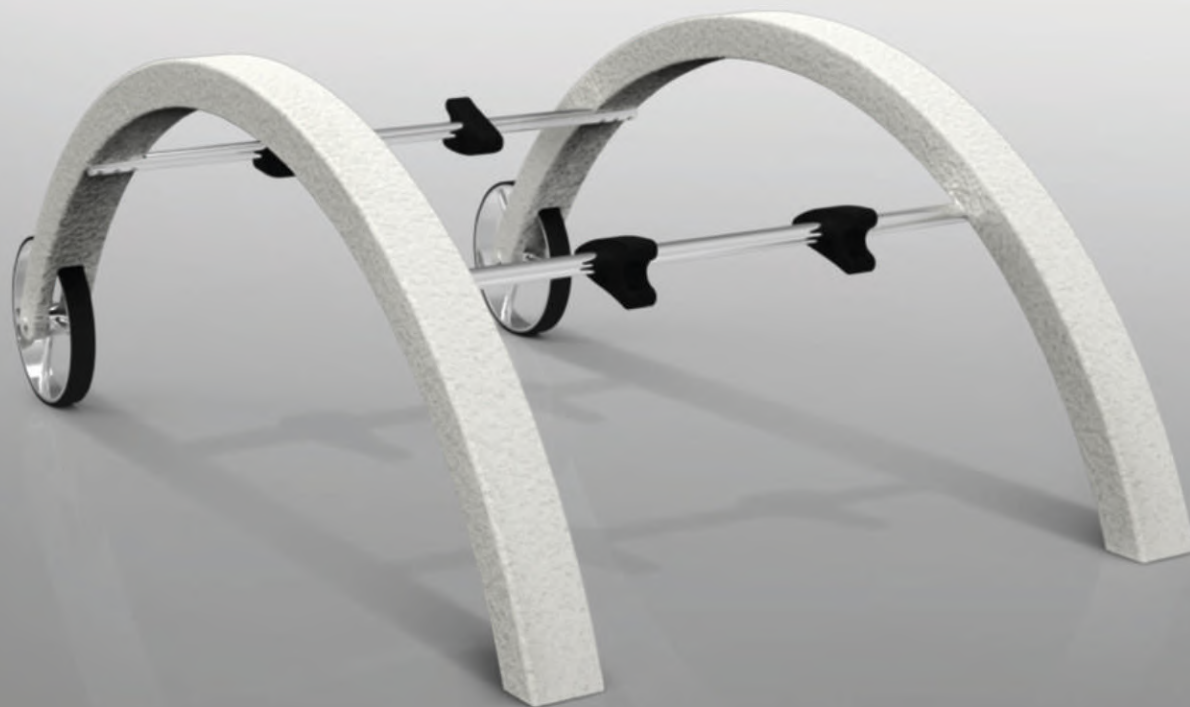

S910

S910 SUPPORTO CON RUOTE E BRACCIOLI:

Per godersi appieno un momento di relax in giardino, a bordo piscina, in terrazza o ovunque all'aperto, il modello "da esterno" si adatta perfettamente in ogni ambiente garantendo il comfort più assoluto, quando l'obiettivo primario è il "relax" più totale.

S910 APOYO CON RUEDAS Y BRAZOS:

Para disfrutar completamente de un momento de relax en jardín, en piscina, en terraza o en todas partes al exterior, este modelo se adapta perfectamente a cualquier ambientación garantizando el máximo confort porque el objetivo es el relax total.

S910 SUPPORT WITH WHEELS AND ARMS:

To enjoy completely a relaxing pause in the garden, at poolside, on a deck or everywhere outside, this model is perfect for any space, giving the best comfort when the main goal is total relax

S910 SUPPORT AVEC ROUES ET BRAS:

Pour jouir complètement d'un moment de relax dans le jardin, à la piscine, sur la terrasse ou où vous voulez, ce modèle est parfait pour toutes les ambiances, quand votre but c'est relax total.