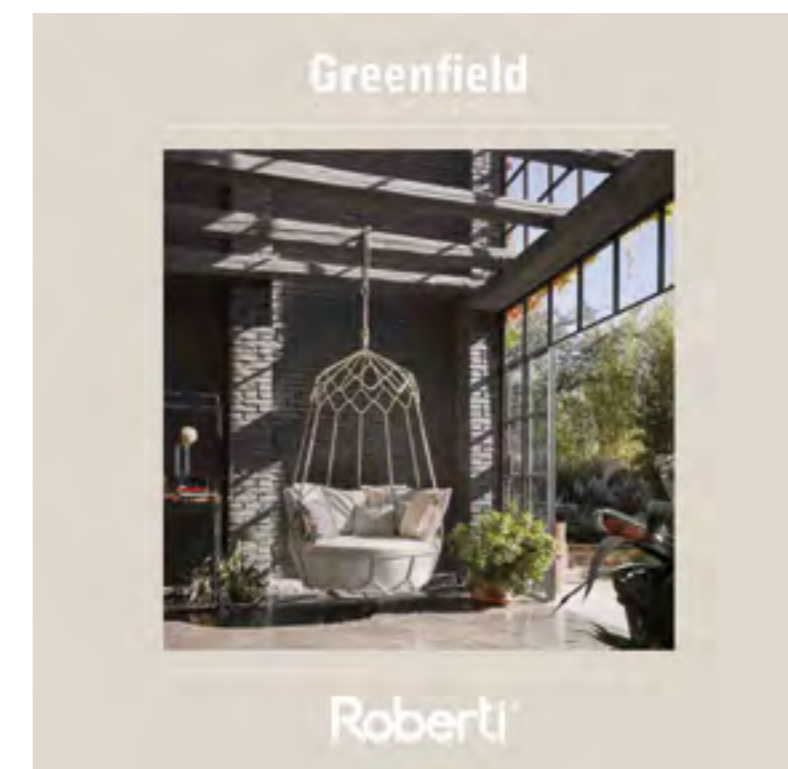

photo:
Studio Rocci

graphics:
Atelier n.33

print:
Grafiche Antiga

thanks to:
Simone Cenedese
Sitap Carpet Couture
Lab Castello
Paola Paronetto

2017

shooting for Key West

To complete with

Greenfield
OUTDOOR PLEASURE