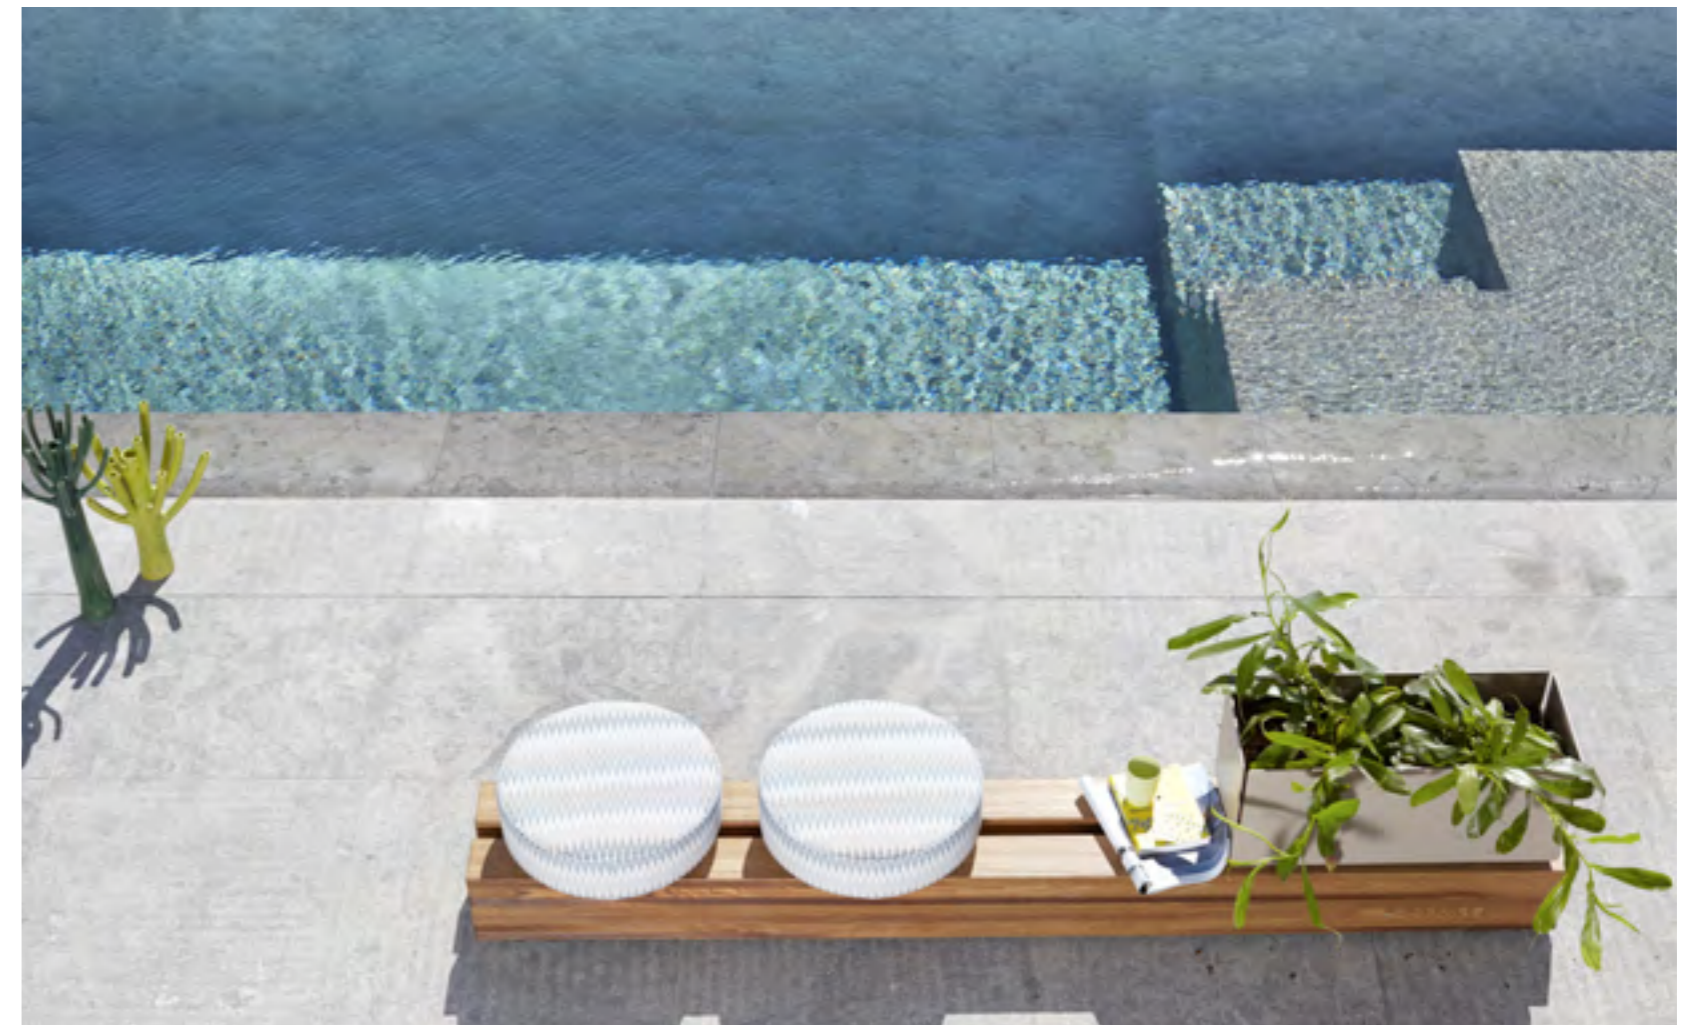

Key West (cipria - orient azzurro)

set di doppie travi | set of double beams | Doppel Träger Set | set de poutres doubles
art. 4245 pouf | Hocker | pouf **art. 4250 contenitore** | case | Vase | bac à fleur