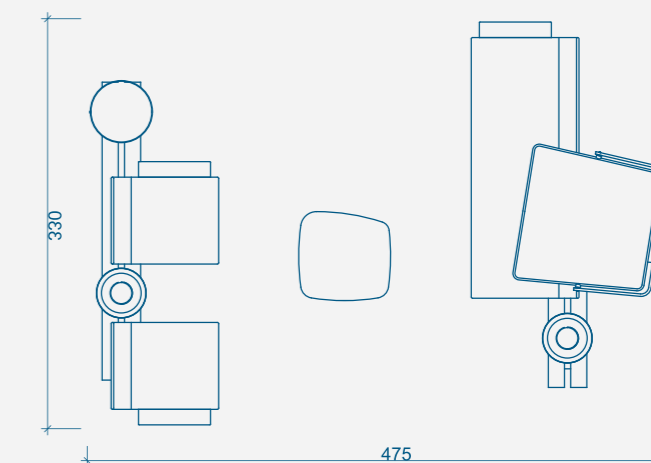

nr. 08

1 art. 4270 | 1 art. 4271 | 1 art. 4233 | 2 art. 4231 | 3 art. 4230
1 art. 4261 | 2 art. 4255 | 1 art. 4251 | 1 art. 4241