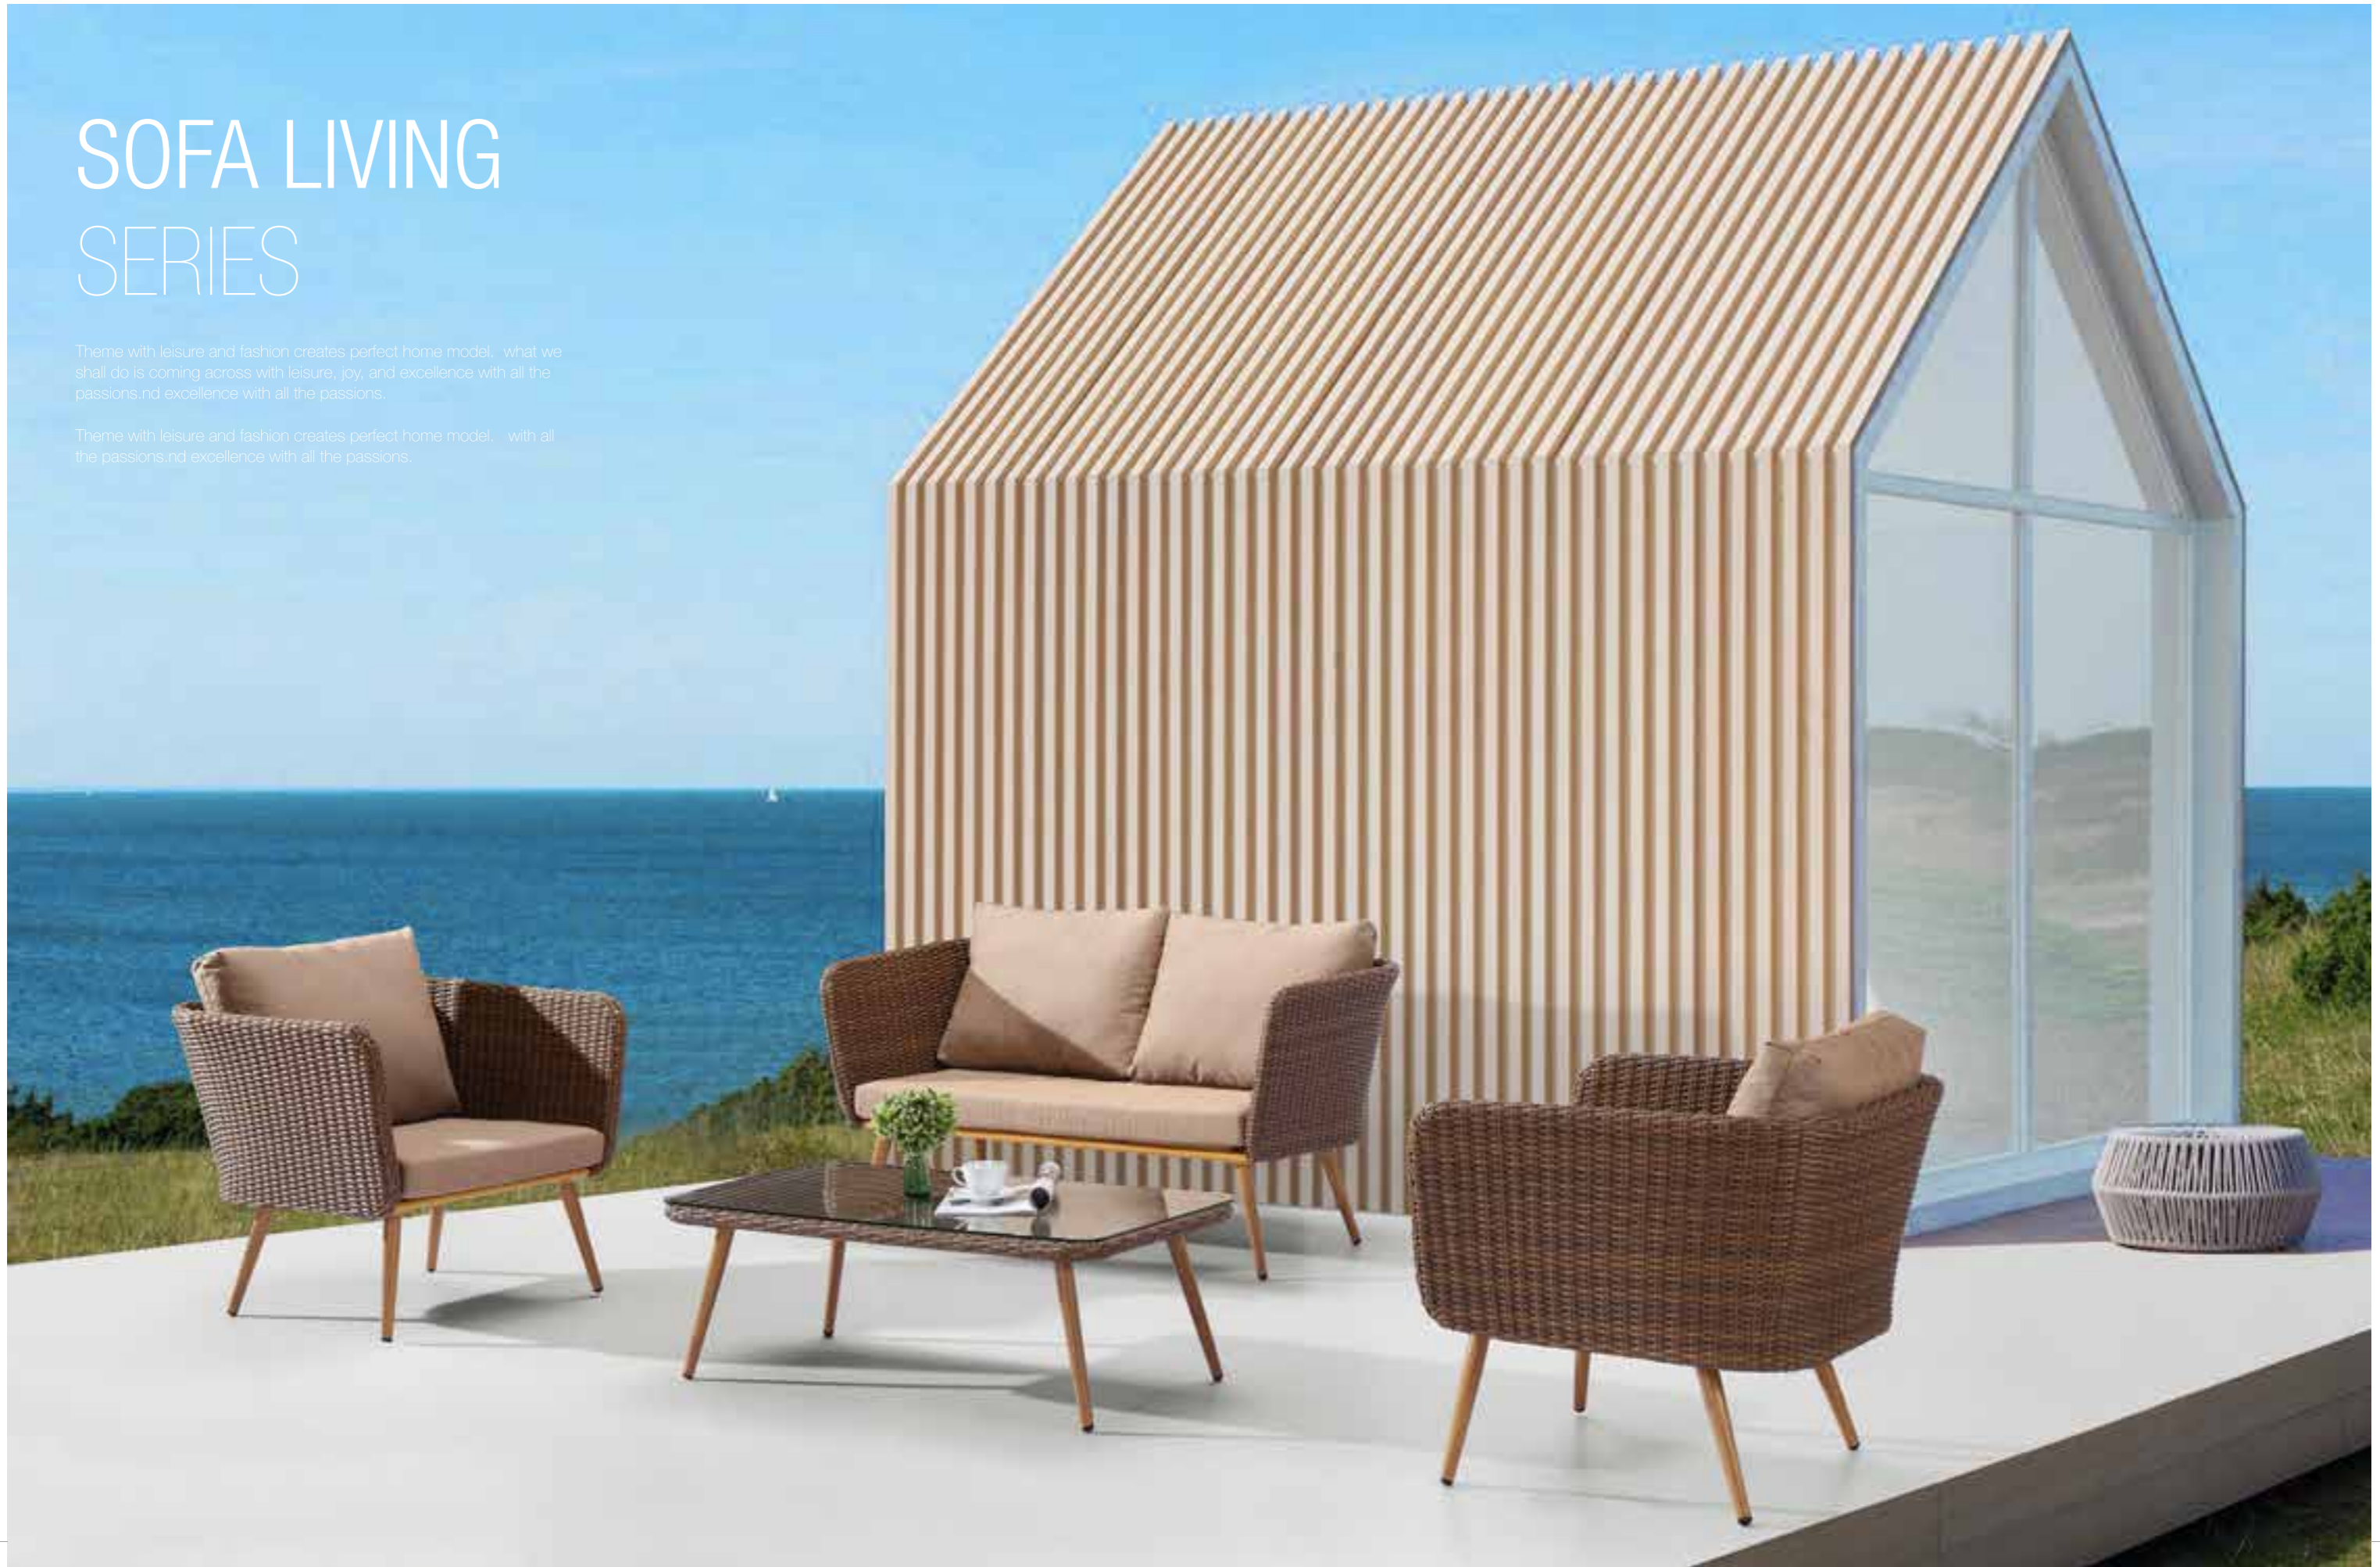

SOFA LIVING SERIES

Theme with leisure and fashion creates perfect home model. what we shall do is coming across with leisure, joy, and excellence with all the passions.nd excellence with all the passions.

Theme with leisure and fashion creates perfect home model. with all the passions.nd excellence with all the passions.