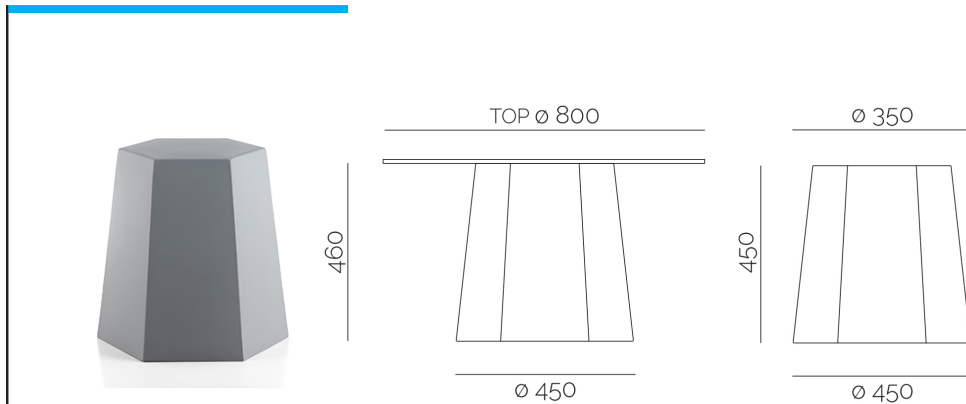

Base Blade Runner Plastic/b & Rock