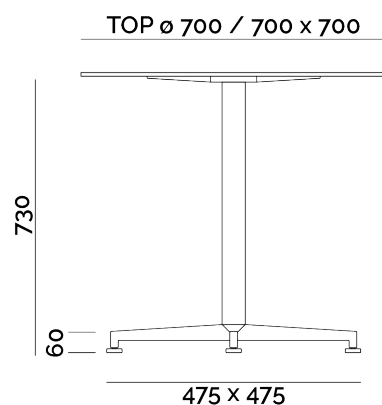

Vision

Lightness is the key word for Vision, entirely made of aluminum and composed of a 4-leg base. It is perfect for practical and functional use. This base is available in 3 standard heights, that can be combined with tops of customizable shapes and sizes. The folding version is available in 2 standard heights.

Base Vision