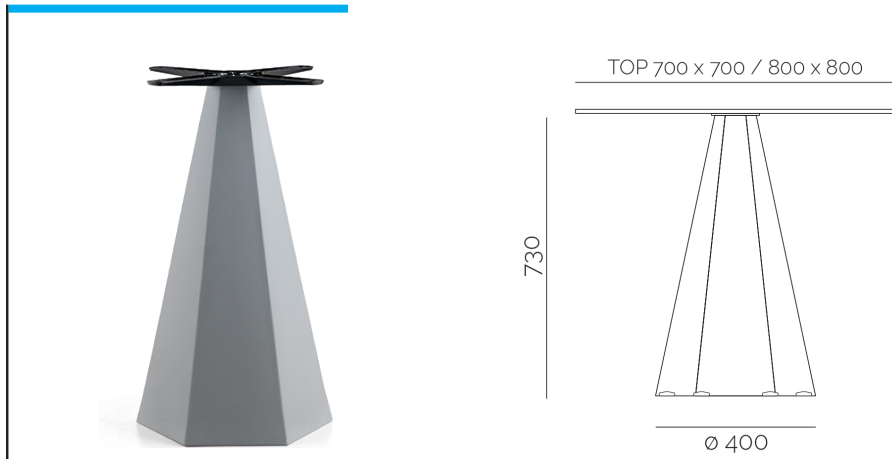

Blade Runner

Blade Runner is a line of furniture designed for outdoor use, entirely made of polyethylene, which combines practicality of use with an original geometric design. This line consists of lounge and breakfast table bases, poufs, lamps and a modular bench. All Blade Runner products are available in four stock colors (black, white, cappuccino or cement) and are perfectly resistant to atmospheric agents, UV rays, water and heat.

Base Blade Runner Plastic