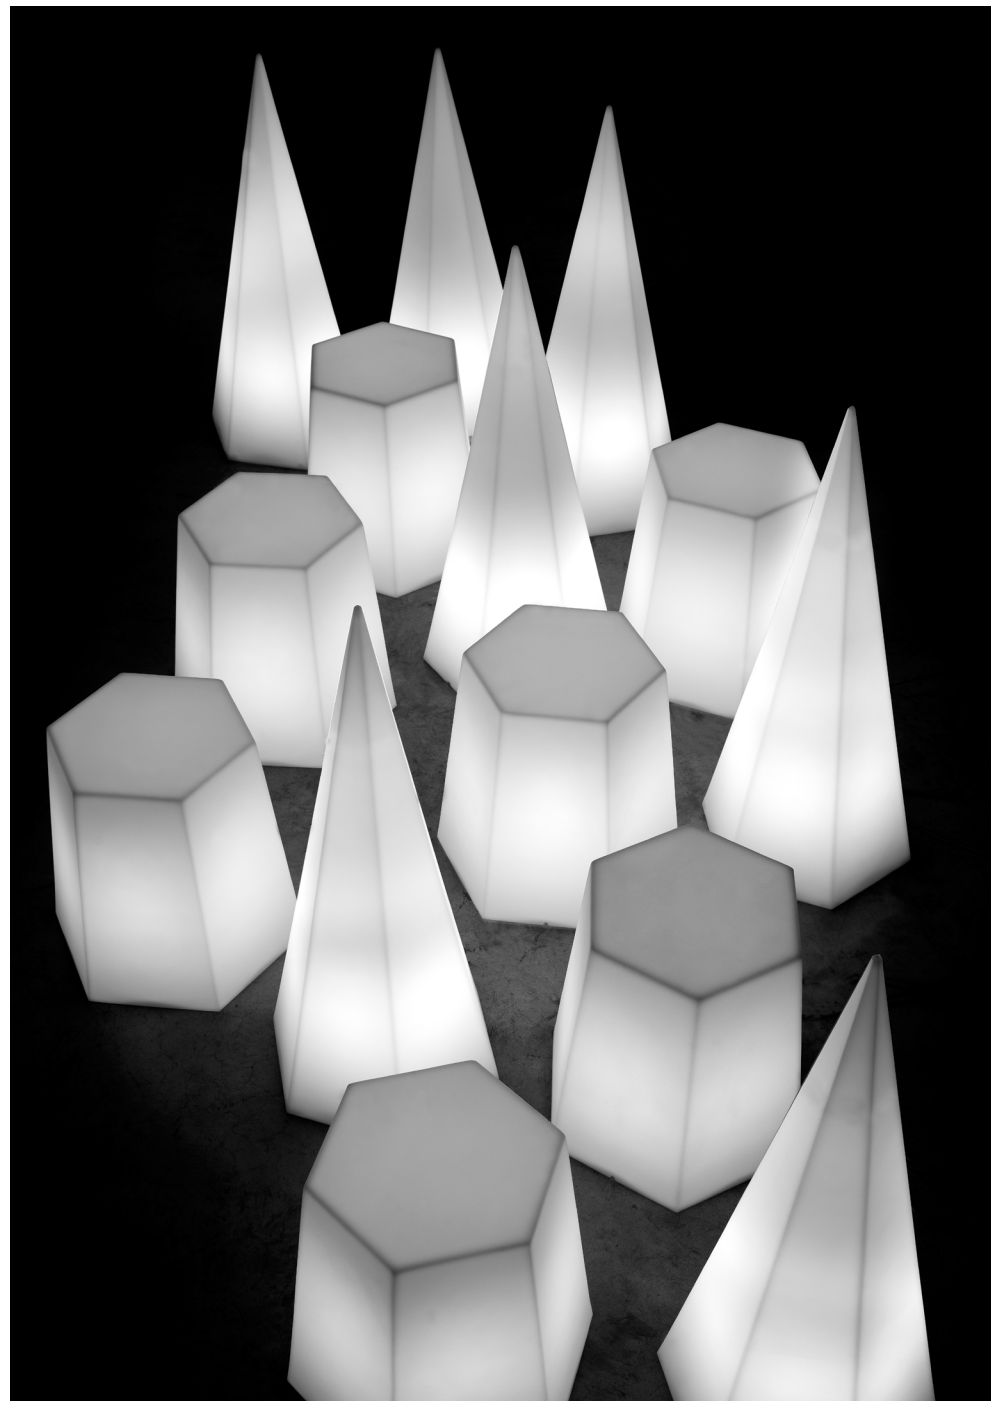

Lamps

In the Blade Runner line we also find two polyethylene lamps, designed for outdoor use: Diamante and Flash, available in neutral sandblasted finish. They are equipped with a special lighting kit that can be perfectly used outdoors. The lamps, taking up the geometric shapes of the Blade Runner line, give life to interesting light games that will create a pleasant and cozy atmosphere in any terrace, restaurant, bar or nightclub.

Diamante

Flash