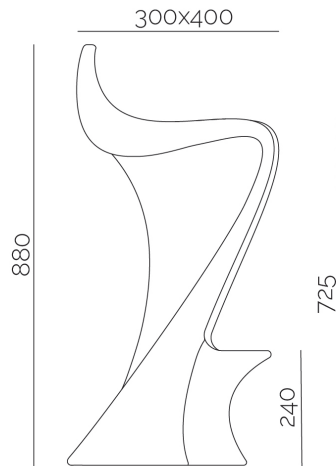

design by STODE

Swing

Harmonies of delicate and gritty curves are the predominant features of the Swing stool, which with its charming seat is perfectly suited to open bar discos, nightclubs or elegant restaurants by the sea.

Swing stool