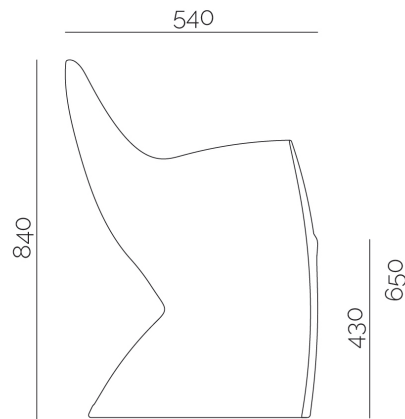

design by STODE

Lounge

Lounge is a cozy armchair made entirely of polyethylene, which makes it light and with small proportions. Suitable to be placed outside without any problem. Its shape is fluid and geometric at the same time. The wide armrests and its ergonomic seat make it original and attractive.

Lounge armchair