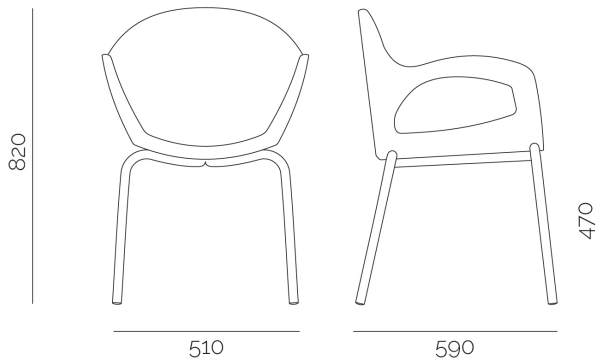

Pepper

Pepper has been designed as an outdoor chair, stackable up to 5 elements. It has an aluminum frame and a polyethylene shell, and it is available in white, black cappuccino and cement. Its unique and spicy design is perfect for various furnishing concepts, from large contract spaces (both indoor and outdoor), public dimension or offices, up to the private and residential environments. Pepper is definitely a functional, compact and expressive chair with an easy maintenance shell.

Pepper chair