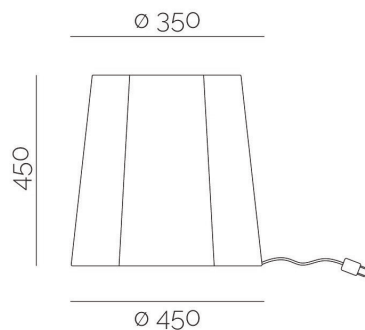

Lamps

In the Blade Runner line we also find two polyethylene lamps, designed for outdoor use: Diamante and Flash, available in neutral sandblasted finish. They are equipped with a special lighting kit that can be perfectly used outdoors. The lamps, taking up the geometric shapes of the Blade Runner line, give life to interesting light games that will create a pleasant and cozy atmosphere in any terrace, restaurant, bar or nightclub.

Diamante

Flash