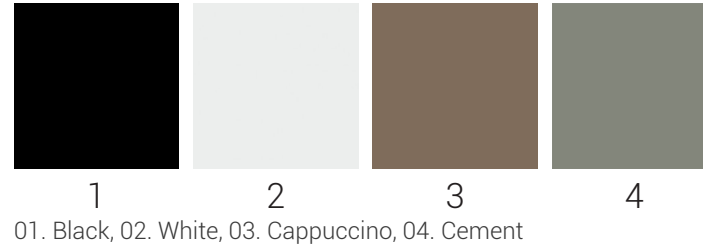

9 10 11 12 13 14

09. Corten, 10. Rust, 11. Graphite grey, 12. Coal black, 13. Gunmetal, 14. Burnished steel

15

15. Industrial aluminum

Note

The industrial finishes are made with artisan procedures and there can be variations in color from production to production. Top measurements are indicative or recommended by PF STILE.

Glamour chair

Shell - Standard technopolymer colors

1 2 3

01. White, 02. Anthracite, 03. Cappuccino

Frame - Standard steel finishes

1 2 5 6 7

01. Satin chrome, 02. Polished chrome, 05. Wrinkle white, 06. Wrinkle cappuccino, 07. Wrinkle grey

Base Blade Runner Plastic

Base Blade Runner Plastic/b & Rock

Blade Runner Puzzle

Standard polyethylene colors

Note

The colors may undergo variations of tone from production to production

Lamps

In the Blade Runner line we also find two polyethylene lamps, designed for outdoor use: Diamante and Flash, available in neutral sandblasted finish. They are equipped with a special lighting kit that can be perfectly used outdoors. The lamps, taking up the geometric shapes of the Blade Runner line, give life to interesting light games that will create a pleasant and cozy atmosphere in any terrace, restaurant, bar or nightclub.

Lounge armchair

Standard polyethylene colors

01. Black, 02. White, 03. Cappuccino, 04. Cement

Note

The colors may undergo variations of tone from production to production

*Pepper
Matrix*

design by MICHELE MARCHIORI & SALVATORE FERROSO