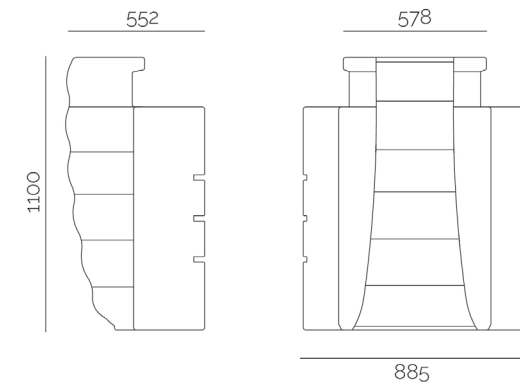

Bar Counter Link