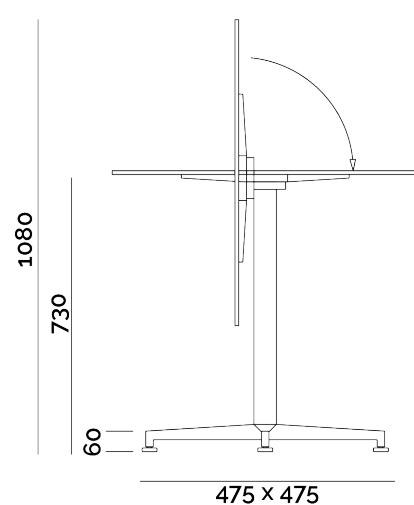

Vision

Lightness is the key word for Vision, entirely made of aluminum and composed of a 4-leg base. It is perfect for practical and functional use. This base is available in 3 standard heights, that can be combined with tops of customizable shapes and sizes. The folding version is available in 2 standard heights.

Base Vision