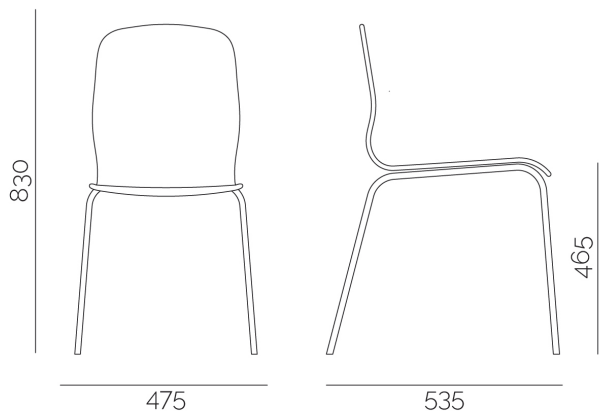

design by SALVATORE FERROSO

Glamour

Glamour chair has fluid and sinuous lines, and it is recognized for its comfort and its essential design. This chair is produced with technopolymer shell in white, anthracite and cappuccino, designed to be flexible and resistant at the same time. Elegant and unique, it is well suited to public environments, contract world, home and residential environments.

Glamour chair