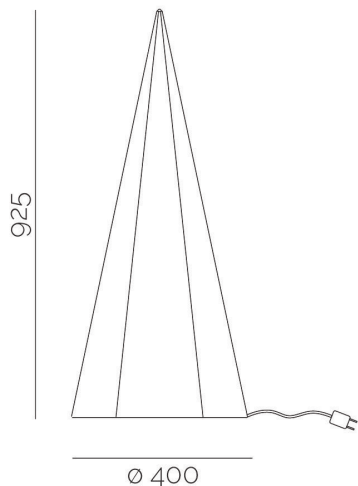

Lamps

In the Blade Runner line we also find two polyethylene lamps, designed for outdoor use: Diamante and Flash, available in neutral sandblasted finish. They are equipped with a special lighting kit that can be perfectly used outdoors. The lamps, taking up the geometric shapes of the Blade Runner line, give life to interesting light games that will create a pleasant and cozy atmosphere in any terrace, restaurant, bar or nightclub.

Diamante