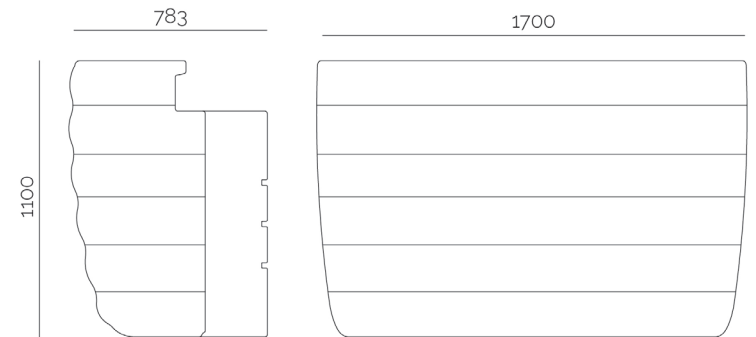

Androyd &

Androyd is a modular bar counter, entirely made of polyethylene, easy to maintain and suitable for both indoor and outdoor use. It can be accessorized with a worktop in HPL or polyethylene, up to a maximum of three shelves. In the lighted version, Androyd will create fascinating light effects. It can be easily combined with other elements, up to a maximum of six, thus creating a completely circular closed counter, or by adding the Link element to create continuous and sinuous curves. It is customizable in its original form, responding to different needs of space and design.

Bar Counter Androyd