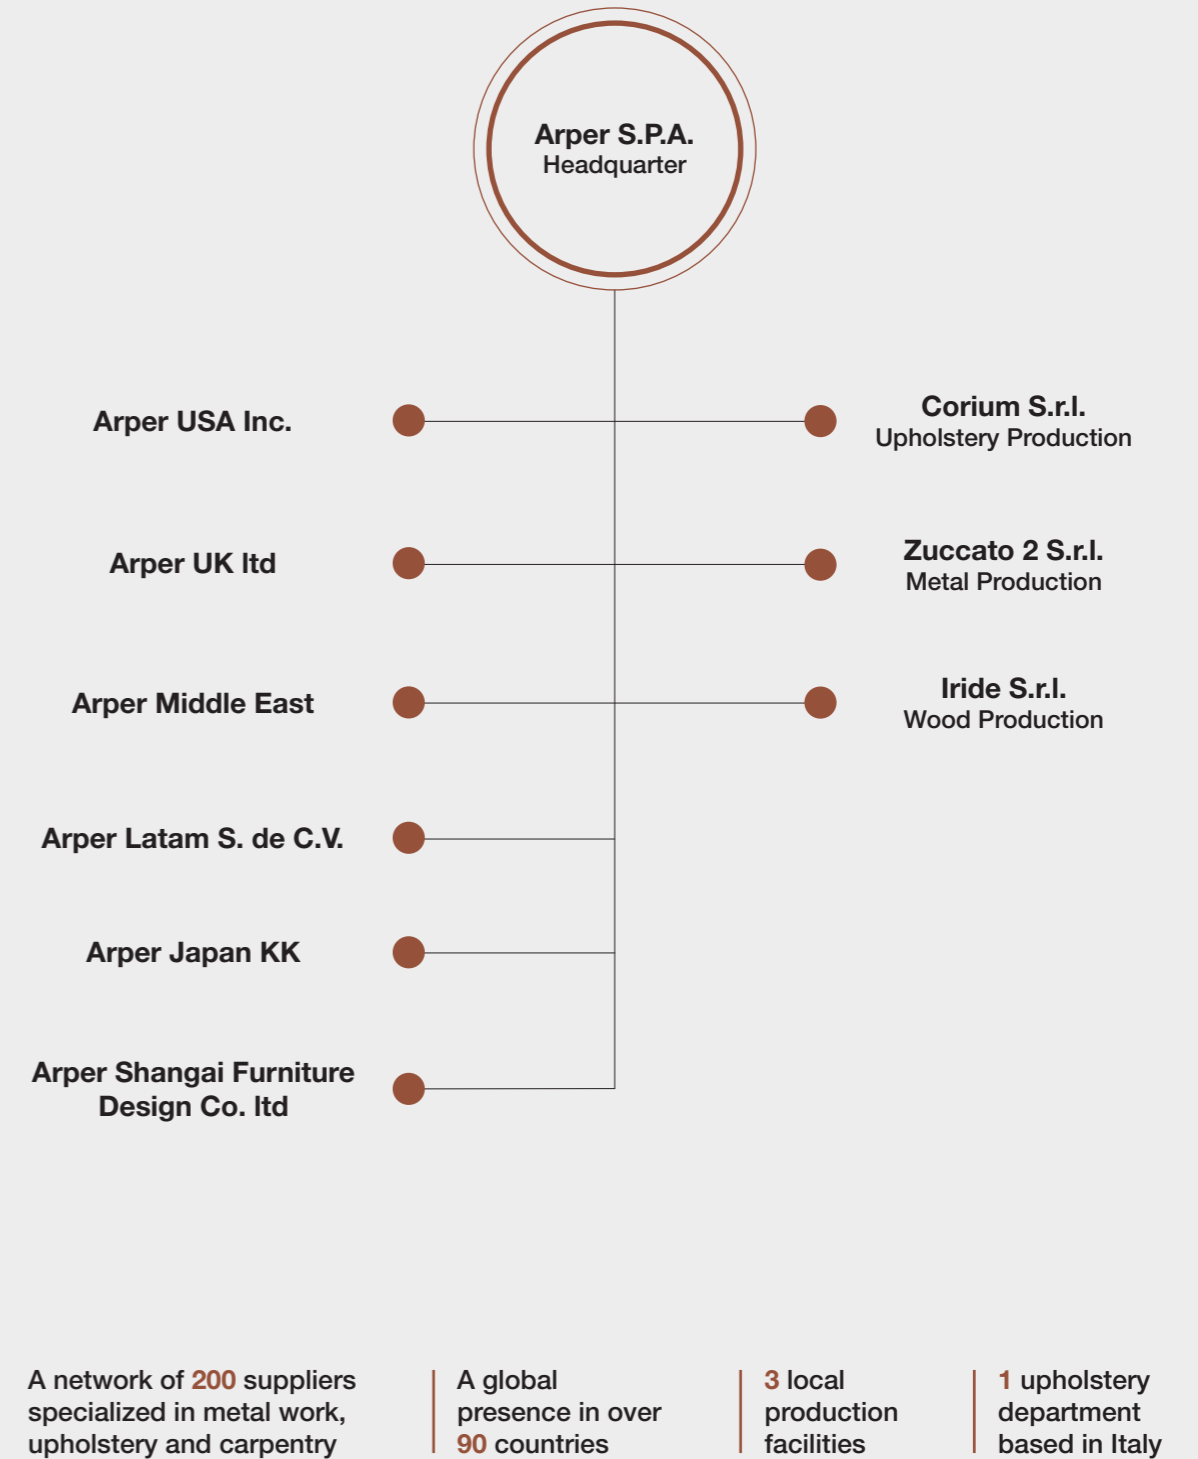

**We are a fast-growing company founded in 1989 — a family business guided by an integrative, human-centered approach. We have grown from a furniture manufacturing business to an international design presence, dramatically increasing our turnover and adding hundreds of new employees to the Arper family.**

# ARPER GLOBAL PRESENCE:

An extensive network of dealers across 90 countries.  
89% of our 2019 turnover came from export.