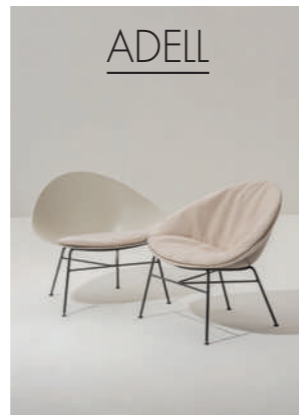

# OUTDOOR COLLECTIONS

CHAIRS

SOFAS

TABLES

Arper

Outdoor

Collection	Lounge Chair			Chair						Stool	
	Four Legs	Sled		Four Legs		Sled				Sled	
	Plastic	Plastic	Powdercoated Steel	Plastic	Eco Plastic	Plastic	Powdercoated Steel	Plastic	Powdercoated Steel		
<b>ADEL</b> <i>Eco Plastic</i>	 6800	 6803									
<b>LEAF</b>			 1803					 1801 <i>Stackable</i>	 1802	<i>Bar Height</i>	 1817 <i>Counter Height</i> 1818
<b>AAVA</b> <i>Available upon request</i> <i>Available upon request</i>				 3943	 3944		 3945	 3946		<i>Bar Height</i>	 3960 <i>Counter Height</i> 3961
<b>CATIFA 46</b>				 0251 <i>Armrests available to configure</i>			 0278 <i>Armrests available to configure</i>			<i>Bar Height</i>	 0471 <i>Counter Height</i> 0474
<b>CATIFA 53</b>				 0201 <i>Armrests available to configure</i>			 2074 <i>Armrests available to configure</i>				
<b>JNO</b>				 3600	 3602	 3619					