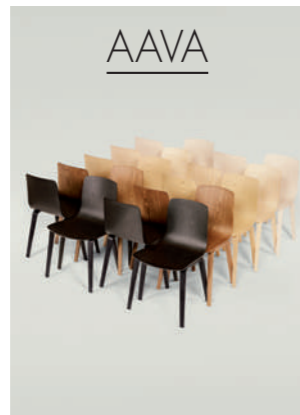

# OUTDOOR COLLECTIONS

CHAIRS

SOFAS

TABLES

Arper

Outdoor

Collection	Lounge Chair			Chair						Stool	
	Four Legs	Sled		Four Legs		Sled				Sled	
	Plastic	Plastic	Powdercoated Steel	Plastic	Eco Plastic	Plastic	Powdercoated Steel	Plastic	Powdercoated Steel		
<b>ADEL</b> <i>Eco Plastic</i>	 6800	 6803									
<b>LEAF</b>			 1803					 1801 <i>Stackable</i>	 1802	<i>Bar Height</i>	 1817 <i>Counter Height</i> 1818
<b>AAVA</b> <i>Available upon request</i> <i>Available upon request</i>				 3943	 3944		 3945	 3946		<i>Bar Height</i>	 3960 <i>Counter Height</i> 3961
<b>CATIFA 46</b>				 0251 <i>Armrests available to configure</i>			 0278 <i>Armrests available to configure</i>			<i>Bar Height</i>	 0471 <i>Counter Height</i> 0474
<b>CATIFA 53</b>				 0201 <i>Armrests available to configure</i>			 2074 <i>Armrests available to configure</i>				
<b>JNO</b>				 3600	 3602	 3619					