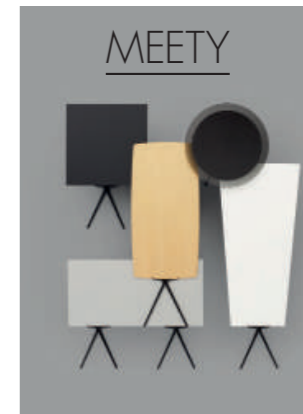

# OUTDOOR COLLECTIONS

CHAIRS

SOFAS

TABLES

Arper

Outdoor

Collection	Lounge Chair			Chair						Stool	
	Four Legs	Sled		Four Legs		Sled				Sled	
	Plastic	Plastic	Powdercoated Steel	Plastic	Eco Plastic	Plastic	Powdercoated Steel	Plastic	Powdercoated Steel		
<b>ADEL</b> <i>Eco Plastic</i>	 6800	 6803									
<b>LEAF</b>			 1803					 1801 <i>Stackable</i>	 1802	<i>Bar Height</i>	 1817 <i>Counter Height</i> 1818
<b>AAVA</b> <i>Available upon request</i> <i>Available upon request</i>				 3943	 3944		 3945	 3946		<i>Bar Height</i>	 3960 <i>Counter Height</i> 3961
<b>CATIFA 46</b>				 0251 <i>Armrests available to configure</i>			 0278 <i>Armrests available to configure</i>			<i>Bar Height</i>	 0471 <i>Counter Height</i> 0474
<b>CATIFA 53</b>				 0201 <i>Armrests available to configure</i>			 2074 <i>Armrests available to configure</i>				
<b>JNO</b>				 3600	 3602	 3619					