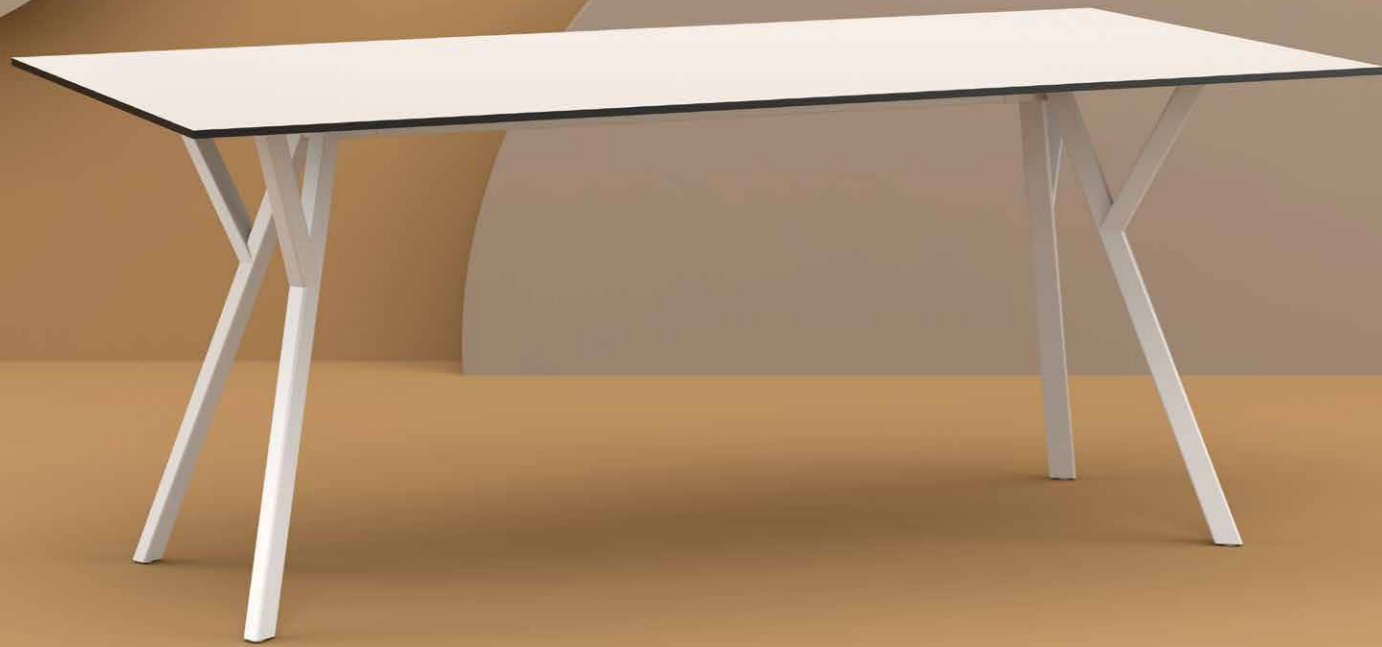

Max Table 180

Table with plastic legs with HPL compact laminated tops
12 mm available in white and black. For indoor and outdoor use.
Can be disassembled.

*Dark colors not recommended in direct sunlight.

Climatic conditions
4 mevsim kullanım

Indoor
İç mekan

Outdoor
Dış mekan