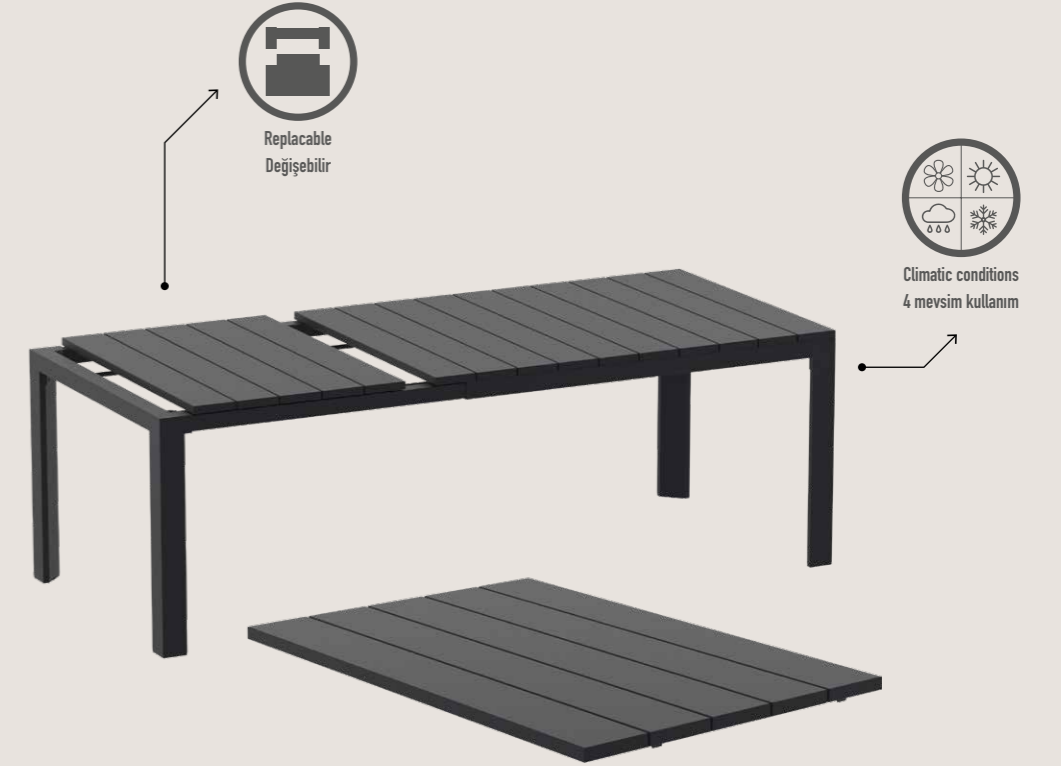

Atlantic Table 140/210

Extendible table from 140 to 210 cm in polypropylene with aluminium frame. Easily expandable, giving you a choice of two size options. Smart extending mechanism makes it easy to adjust the table to your preferred size. For indoor and outdoor use with UV protection.