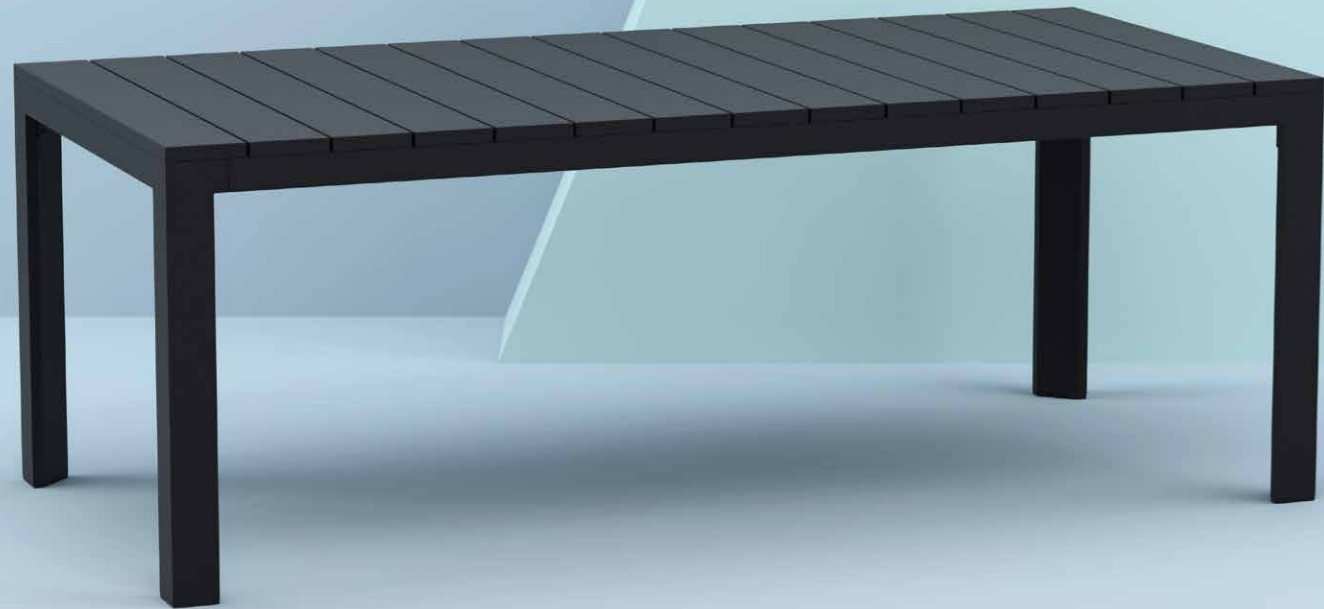

Atlantic Table 210/280

Extendible table from 210 to 280 cm in polypropylene with aluminium frame. Easily expandable, giving you a choice of two size options. Smart extending mechanism makes it easy to adjust the table to your preferred size. For indoor and outdoor use with UV protection.