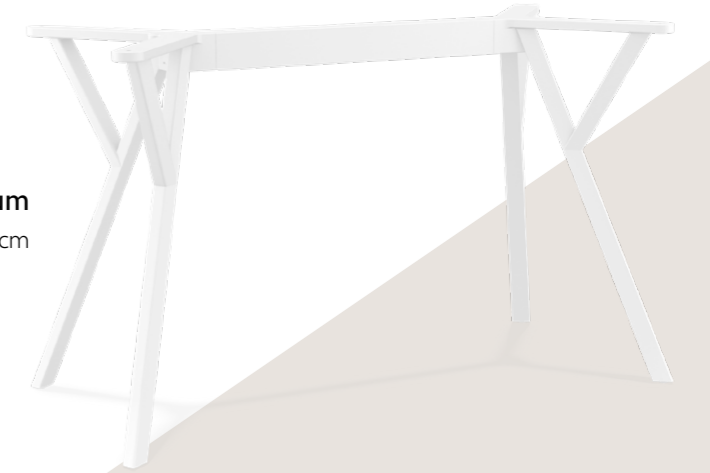

Max Legs Medium

* Top min. 70x120 cm, Top max. 80x160 cm