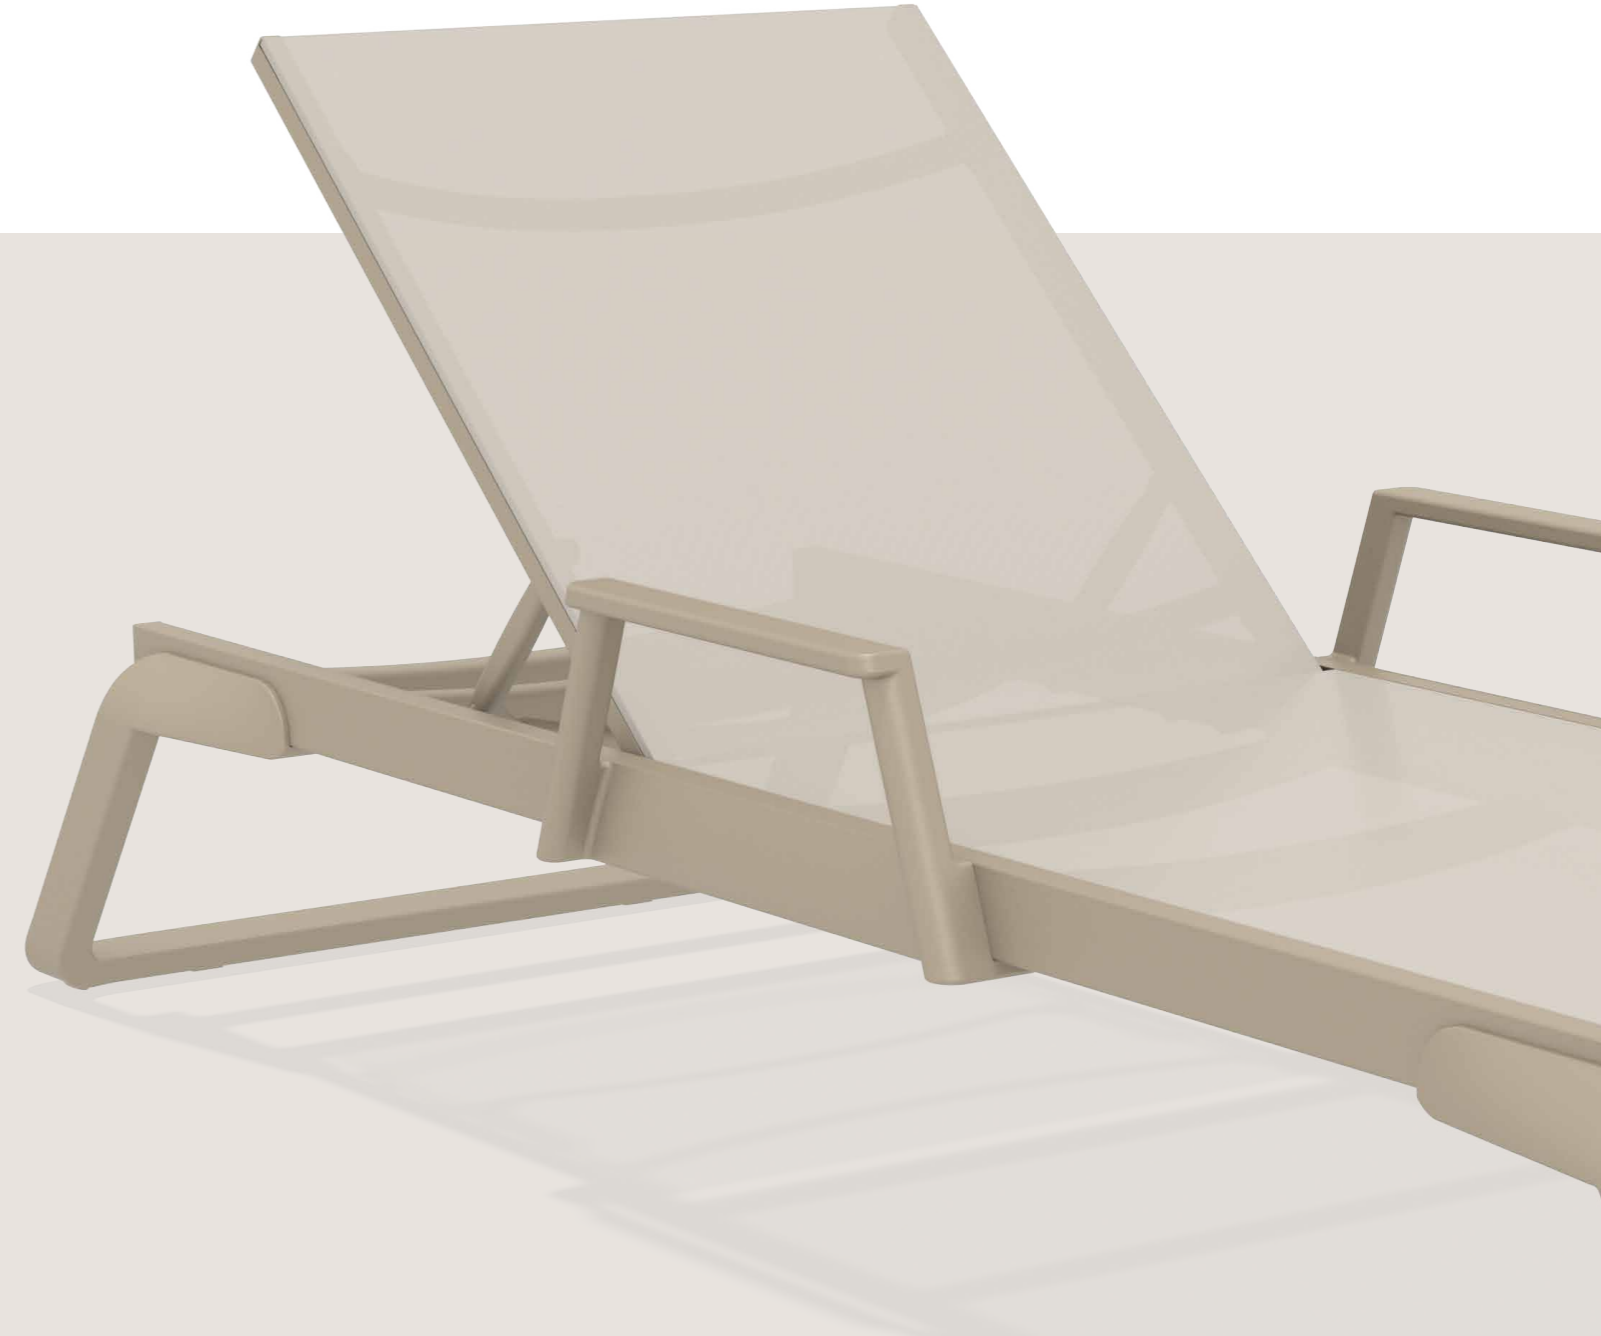

# Tropic

Tropic sunlounger with legs in resin reinforced with glass fiber combined with lacquered aluminium structure. Cover in breathable synthetic replaceable fabric, back reclining in 5 positions, with non-slip feet and small wheels. Two materials combined together to make a very resistant, functional light-weight and stackable sunlounger.