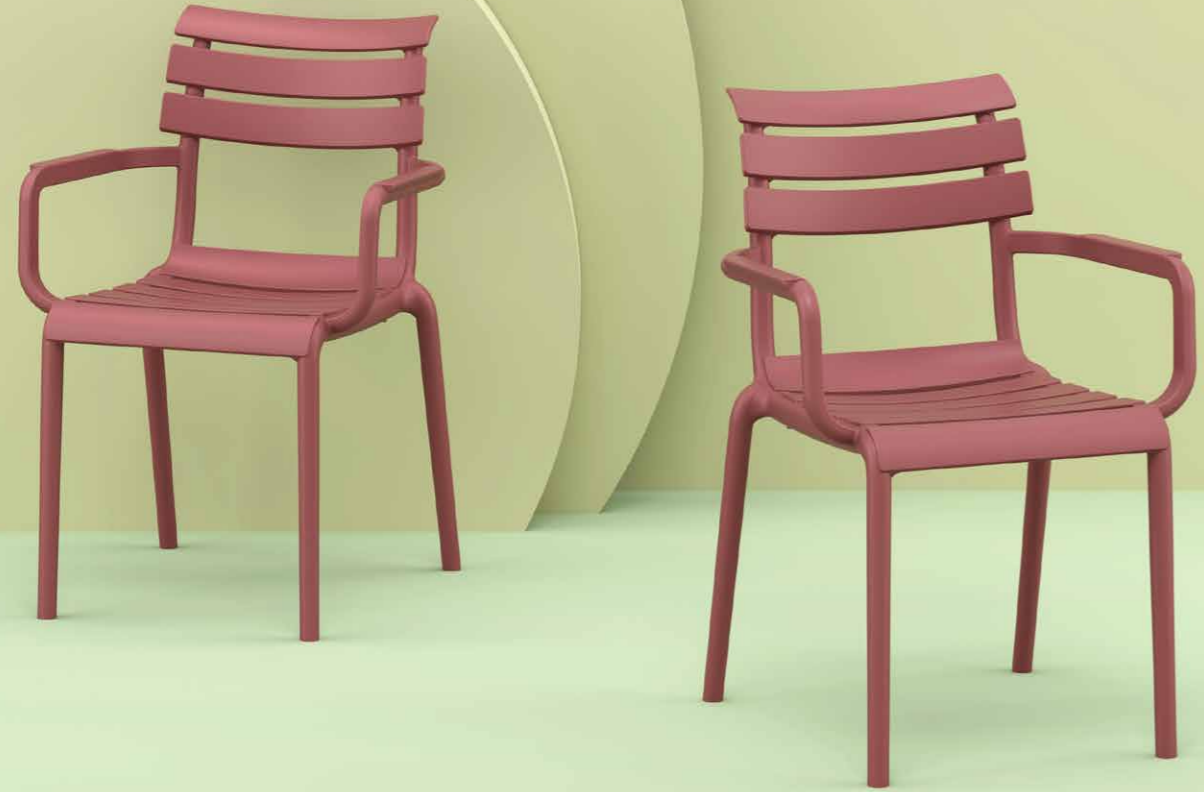

Paris

Paris stacking armchair is produced with a single injection of polypropylene reinforced with glass fiber obtained by means of the latest generation of air moulding technology with neutral tones. For indoor and outdoor use.