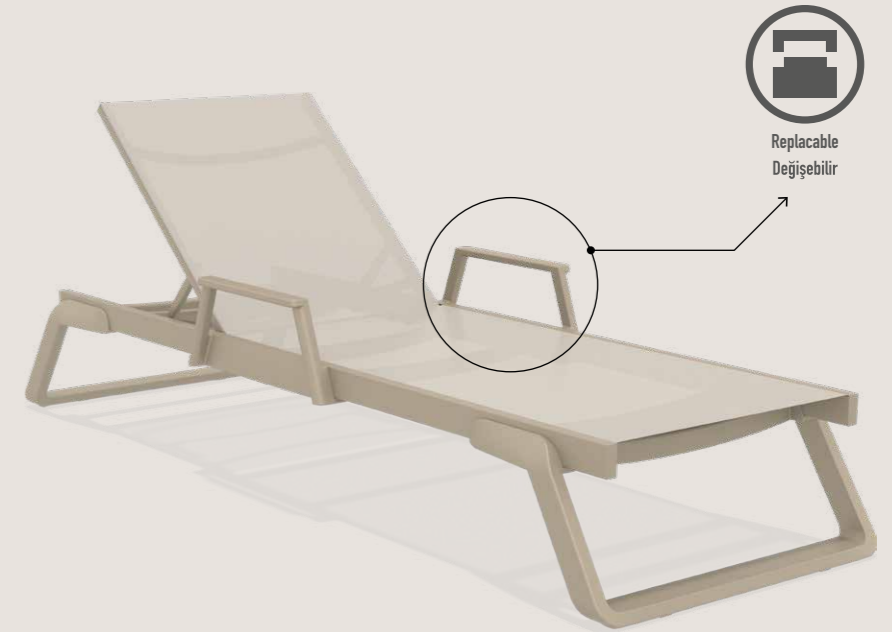

Tropic Arm

Armrest for Tropic sunlounger. Arms in resin reinforced with glass fiber. Can be fixed onto the sun lounger frame with the provided screws.

Climatic conditions
4 mevsim kullanım

UV protected
UV korumalı

Outdoor
Dış mekan