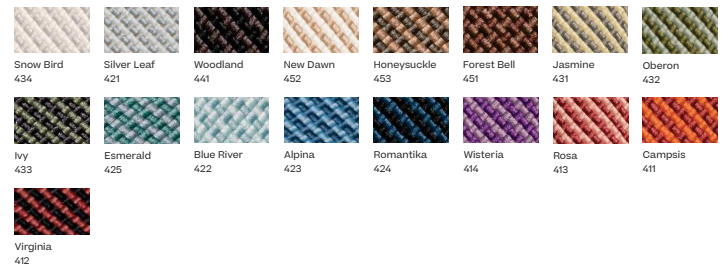

Bela Rope (Old)

Finishes

Colors