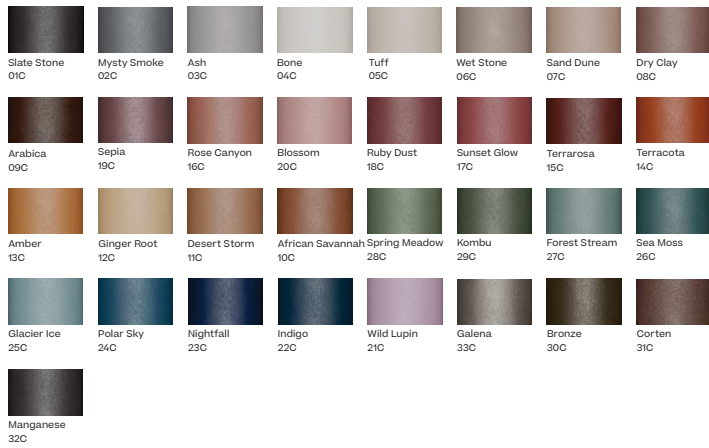

Irish moss
559

Coral
562

Dulse
565

Tonale Lino

Finishes

Colors

kettal

Tonale Boucle

Finishes

Colors

kettal

Bela Rope (New)

Finishes

Colors

kettal

Bela Rope (Old)

Finishes

Colors

kettal

Terrain Coatings

Finishes

Colors

kettal

Terrain Paints

Finishes

Colors

kettal