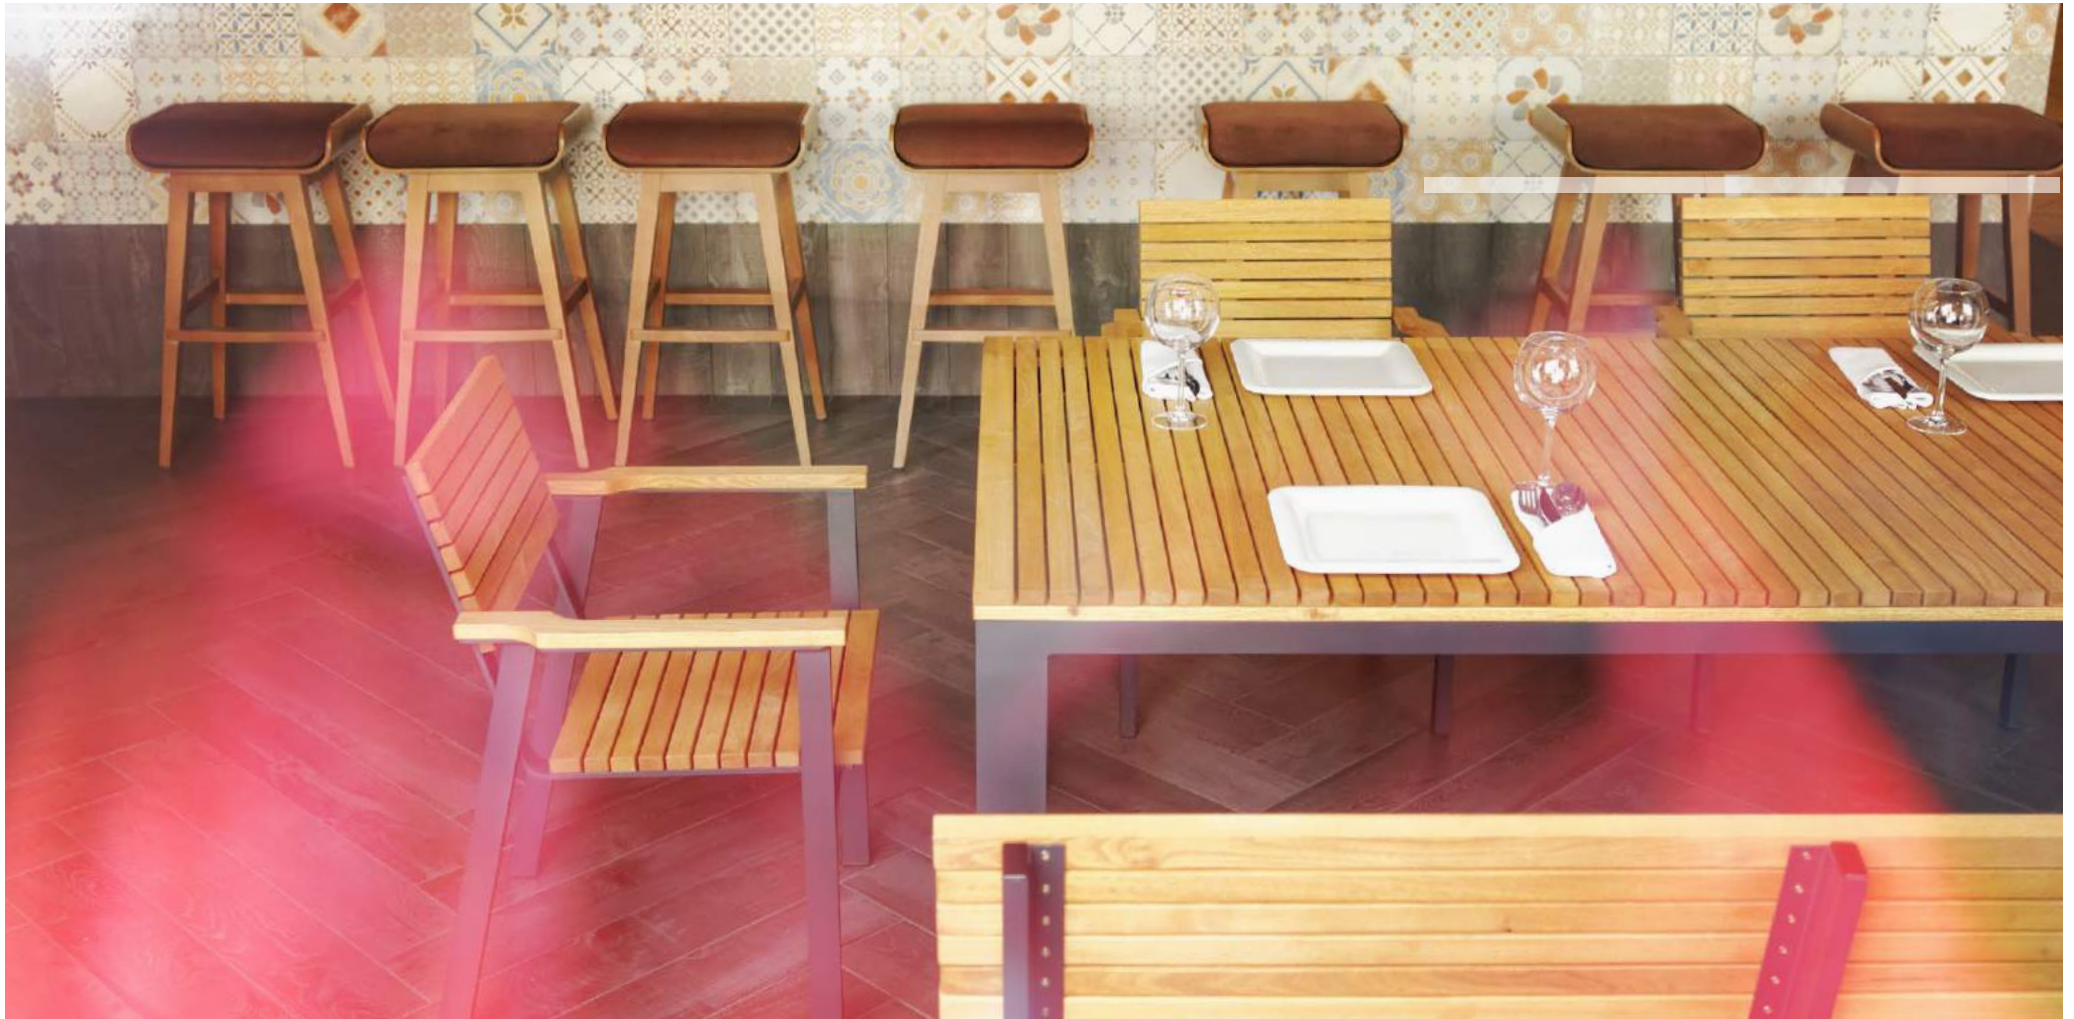

**Table Caro 160**  
160×80×75 cm Index: 005000571

**Table Caro 200**  
200×100×75 cm Index: 004000571

Color cushions  
& materials

Ripper is a set of modern furniture with unique colours. The project is based on two pillars: the form and the material. Confrontation of warm, honey Robinia and cold aluminium gives an intriguing effect: an extensive and comfortable group with slender apartment character.