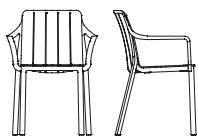

CUSCINO DOGA RELAX - ARMCHAIR - BISTROT

opera
Sunbrella®

MAGIC CLEANER NARDI

TIBERINA ARMCHAIR

regeneration

regenerated polypropylene
fiberglass

TERRA

polypropylene fiberglass