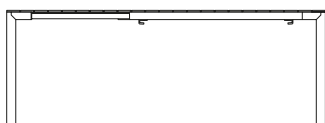

ANTRACITE

TORTORA

CORDA

TEVERE 147

regeneration

regenerated polypropylene fiberglass - aluminium

TERRA
verniciato terra

polypropylene fiberglass - aluminium