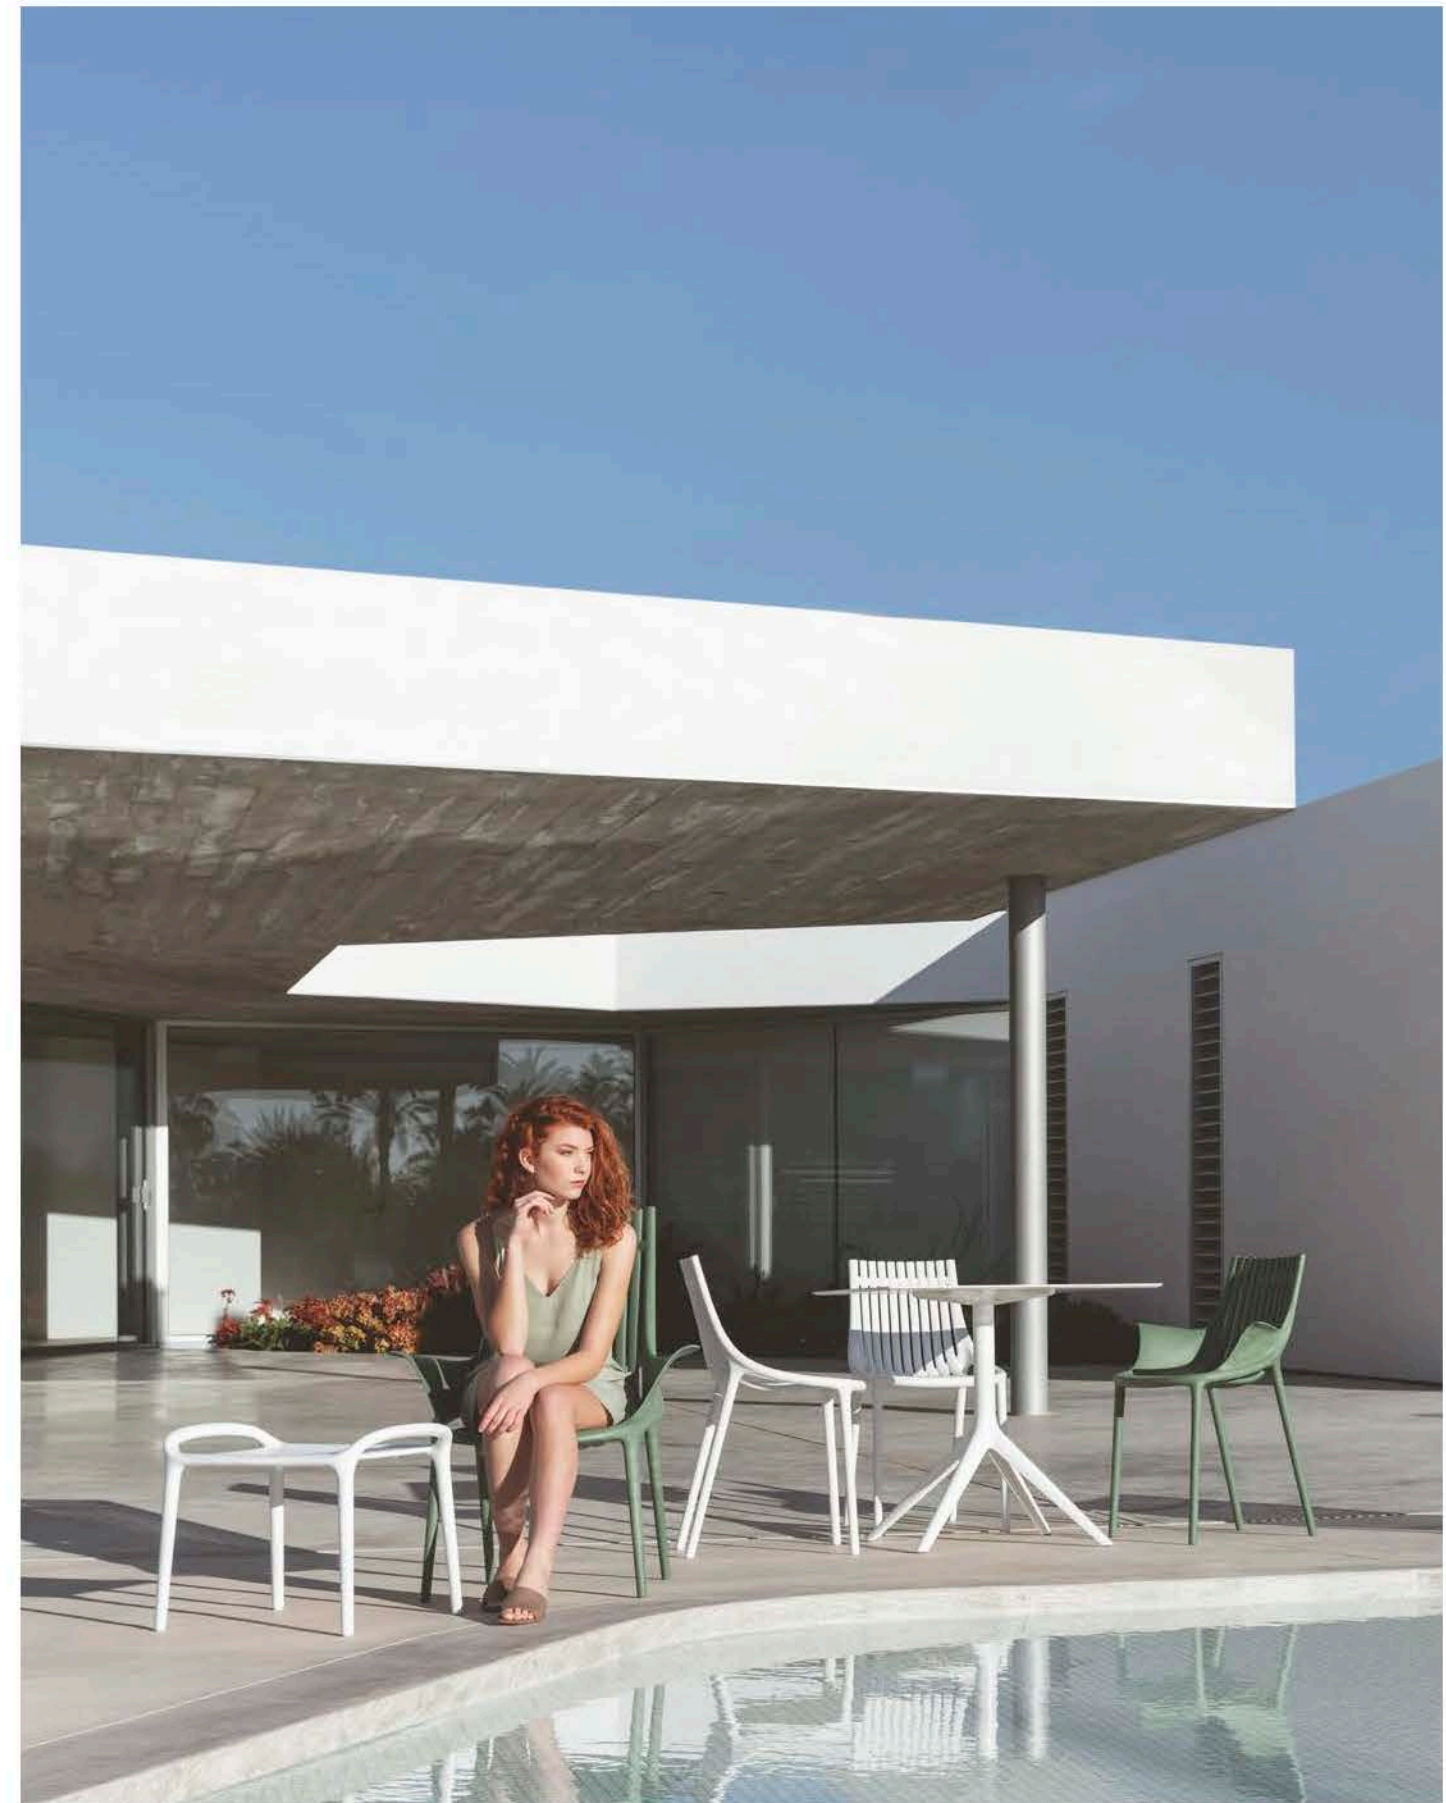

P. 112
Ibiza sun lounger,
stool and chair
(White)

Mari-sol tables
(White + white)

P. 113
Ibiza low table,
lounger chair, chair
and armchair
(White and pickle)