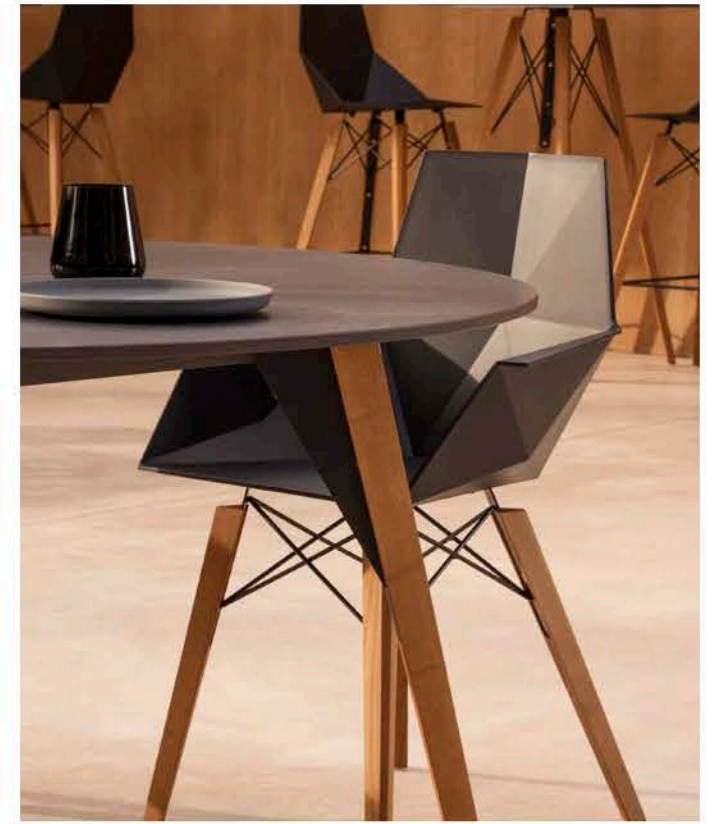

Faz counter and
Vertex stool
(Lacquered white)

Faz wall
(Lacquered white)

Faz planters
(Lacquered white)

Faz Wood

76

by Ramón Esteve

P. 76
Faz Wood stool and
high table
(Black, wood 2 and
keyla table top)

P. 77
Faz Wood lounge
table, armchair, stool
and high table
(Black, wood 2 and
keyla table top)