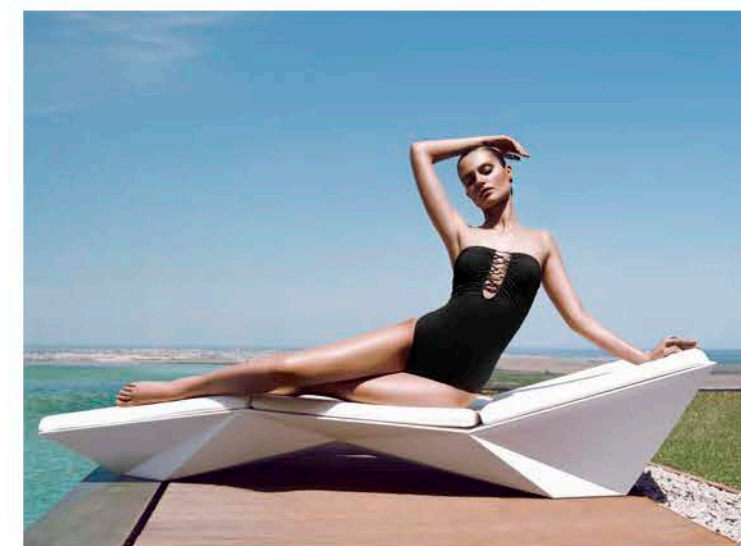

Faz sectional sofa,
loung chair, coffe
table and planters
(Ice, RGBW and
white)

Faz pots
(White)

Faz bench
(White)

Faz sunbed and sun
lounger table
(White)

Faz sun lounger
(Lacquered white and
white)

Faz bar stool
and Frame table
(White inox. legs +
white seat, white)