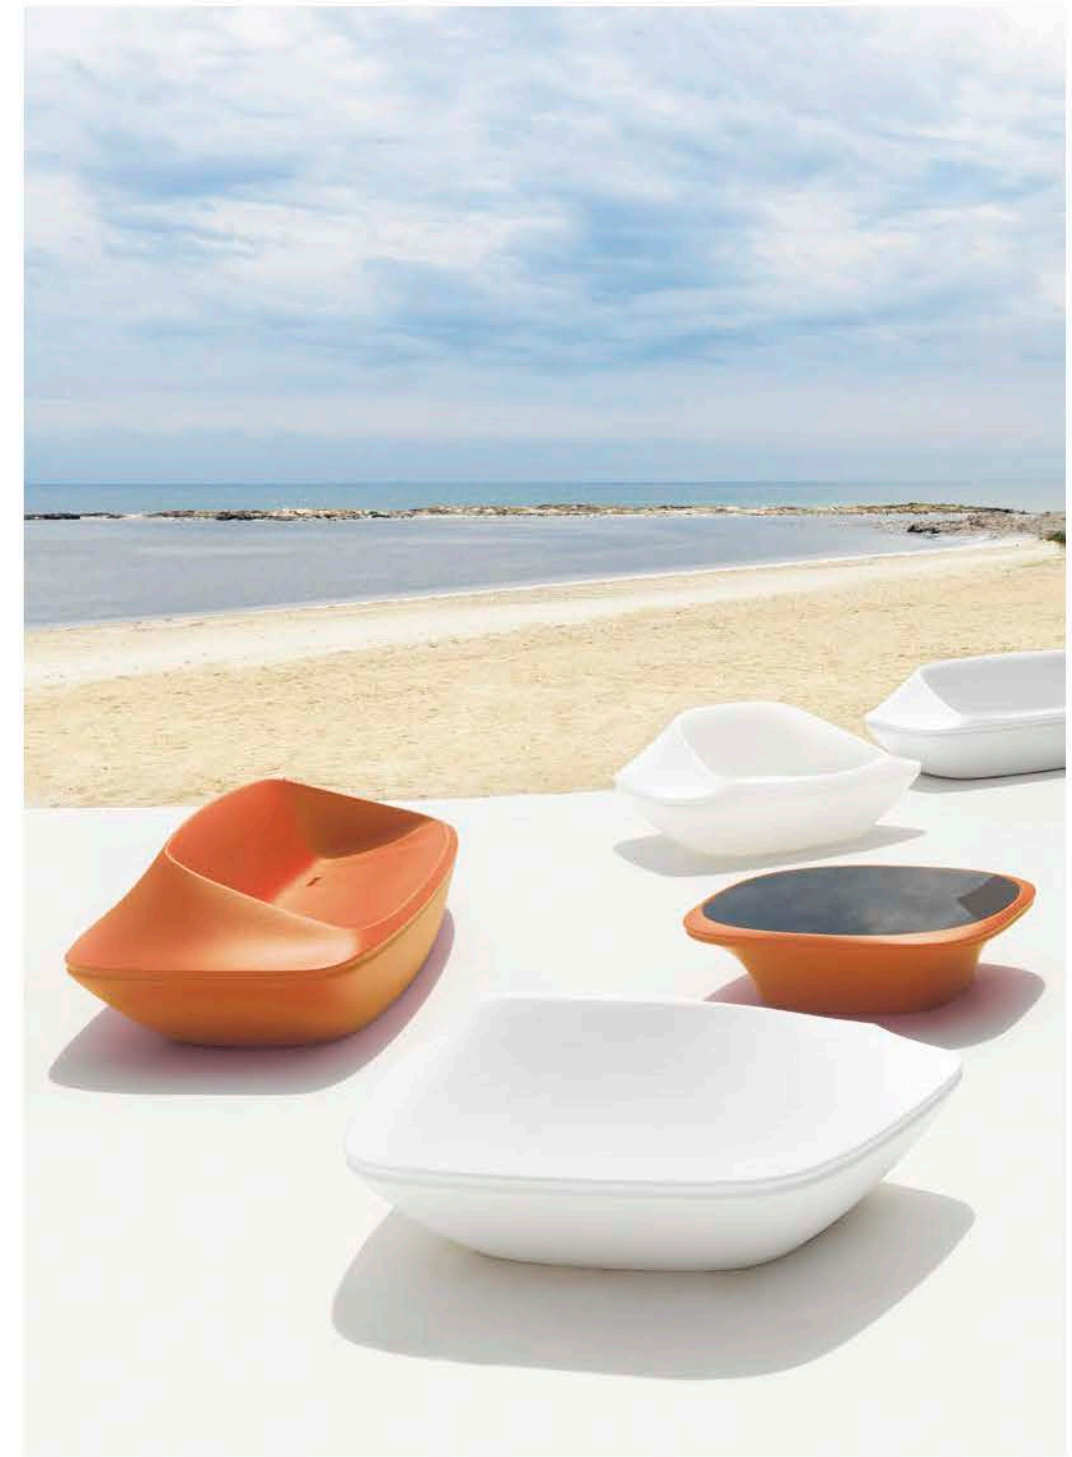

UFO

P. 140
UFO stool and chair
(Black and white)

Bones planter
(White)

Mari-sol tables
(Black and white)

P. 141
UFO lounge chair
and coffee table
(Orange + white +
black)

140

by Ora-ïto