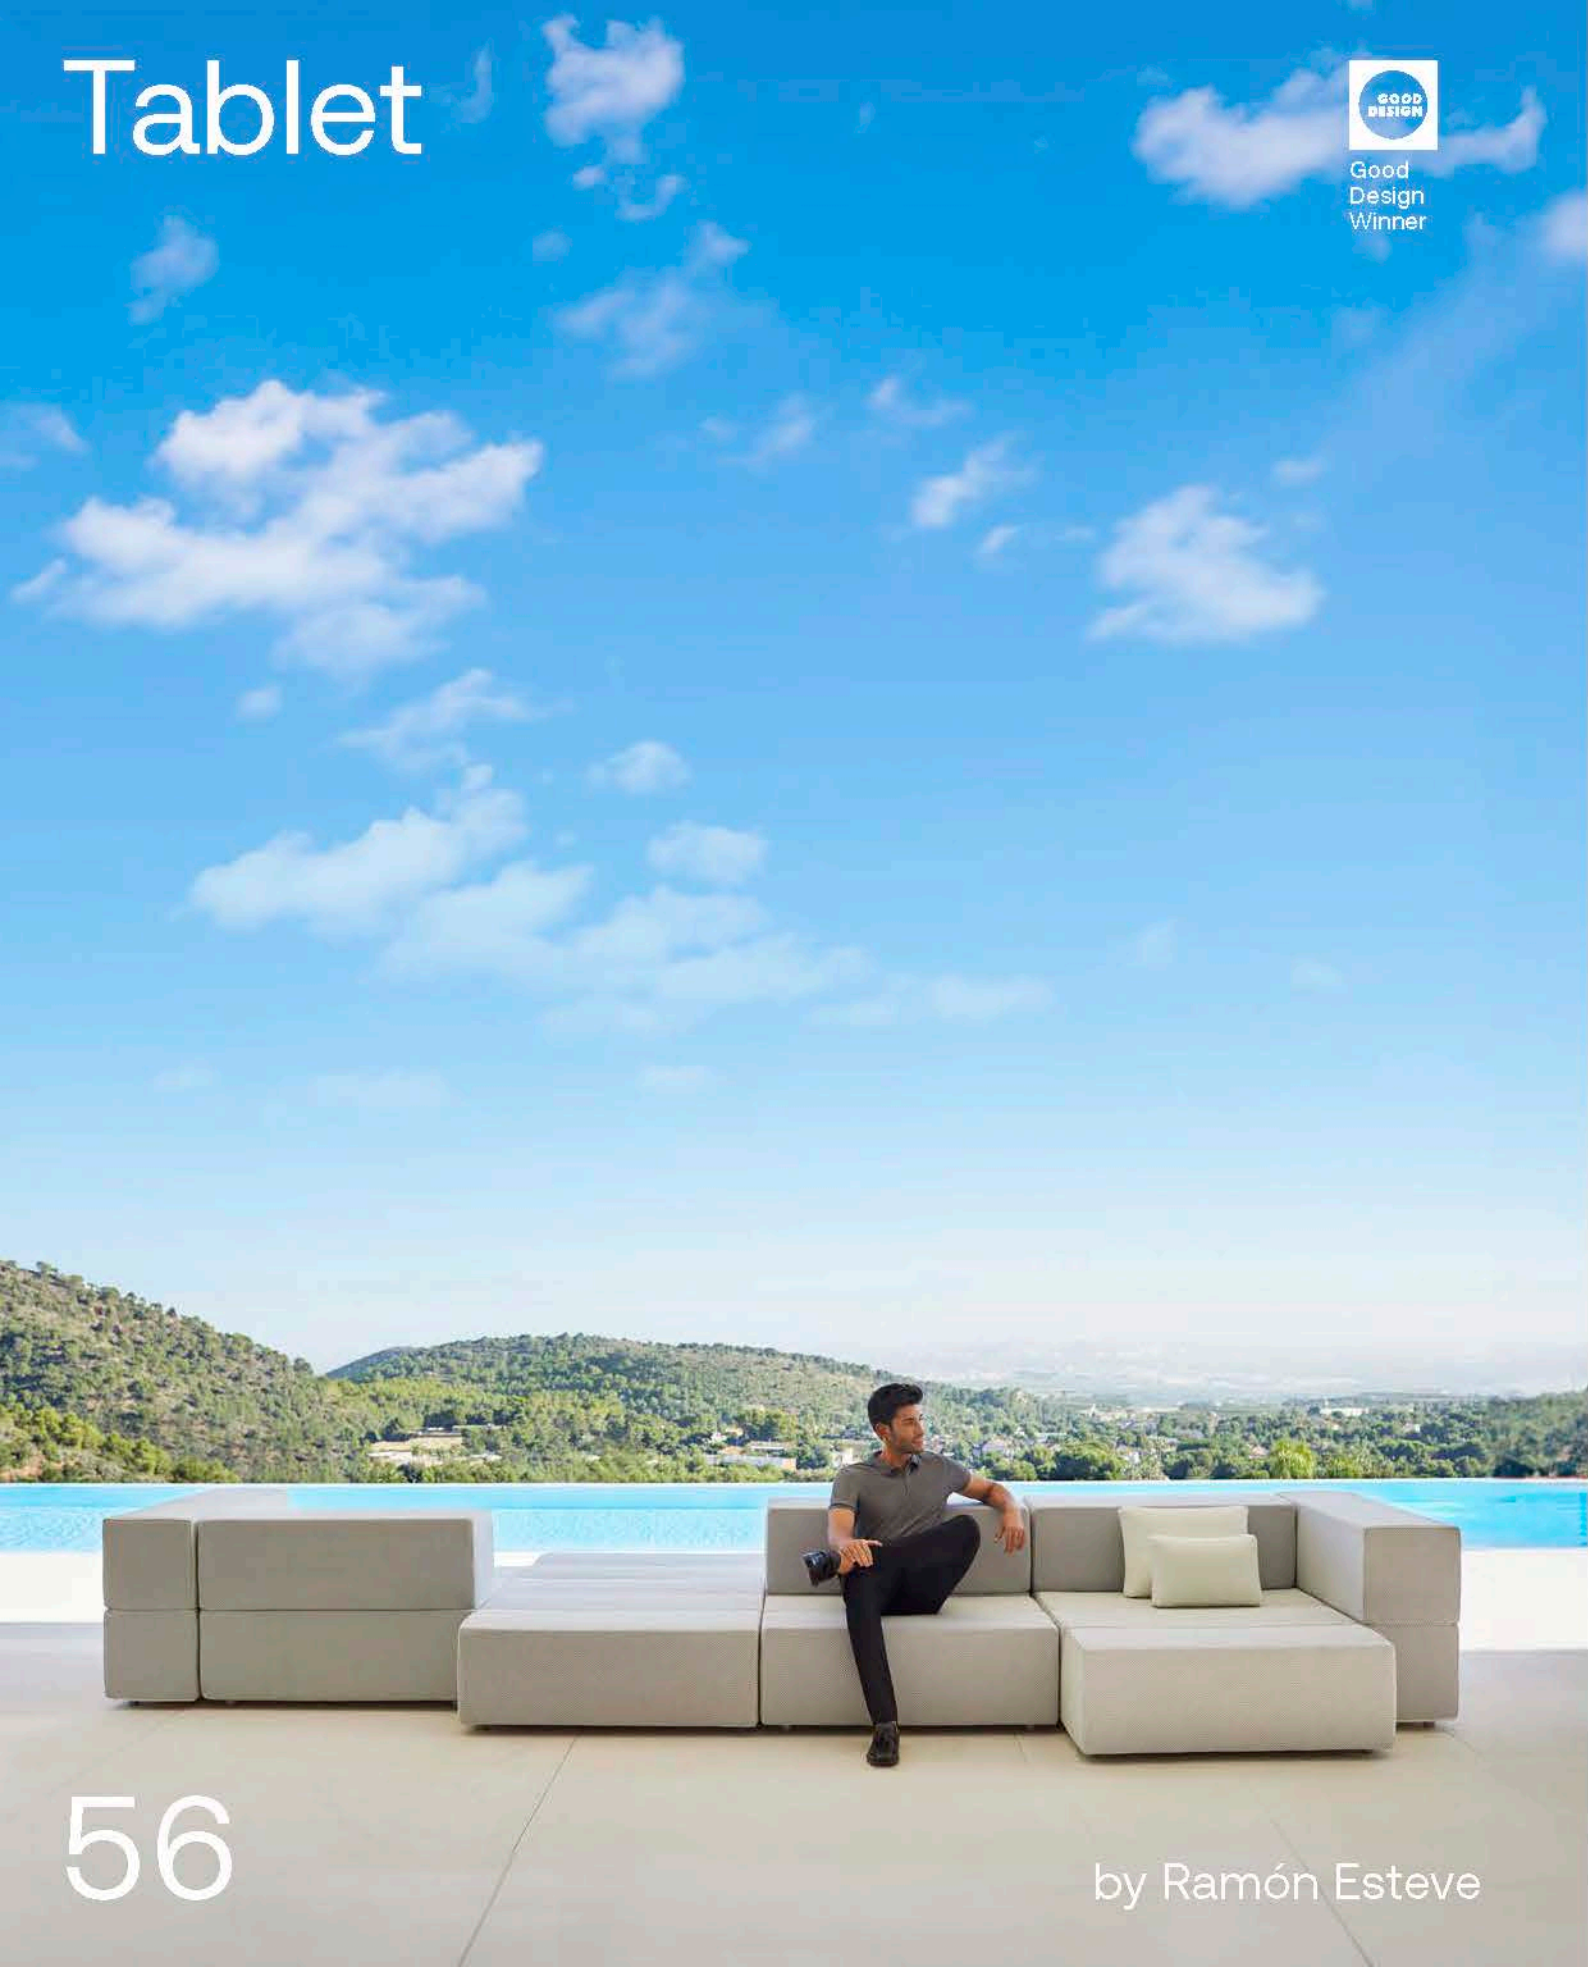

Tablet

Good
Design
Winner

56

by Ramón Esteve

P. 56
Tablet sectional sofa
and cushions
(Glad iceberg and
snow glad)

P. 57
Tablet sectional sofa
(Snow, steel, gray
and glad anthracite)

Tablet sectional sofa,
cushions, tables and
loung chair
(Glad iceberg, glad
night, ecru base +
entzo table top)