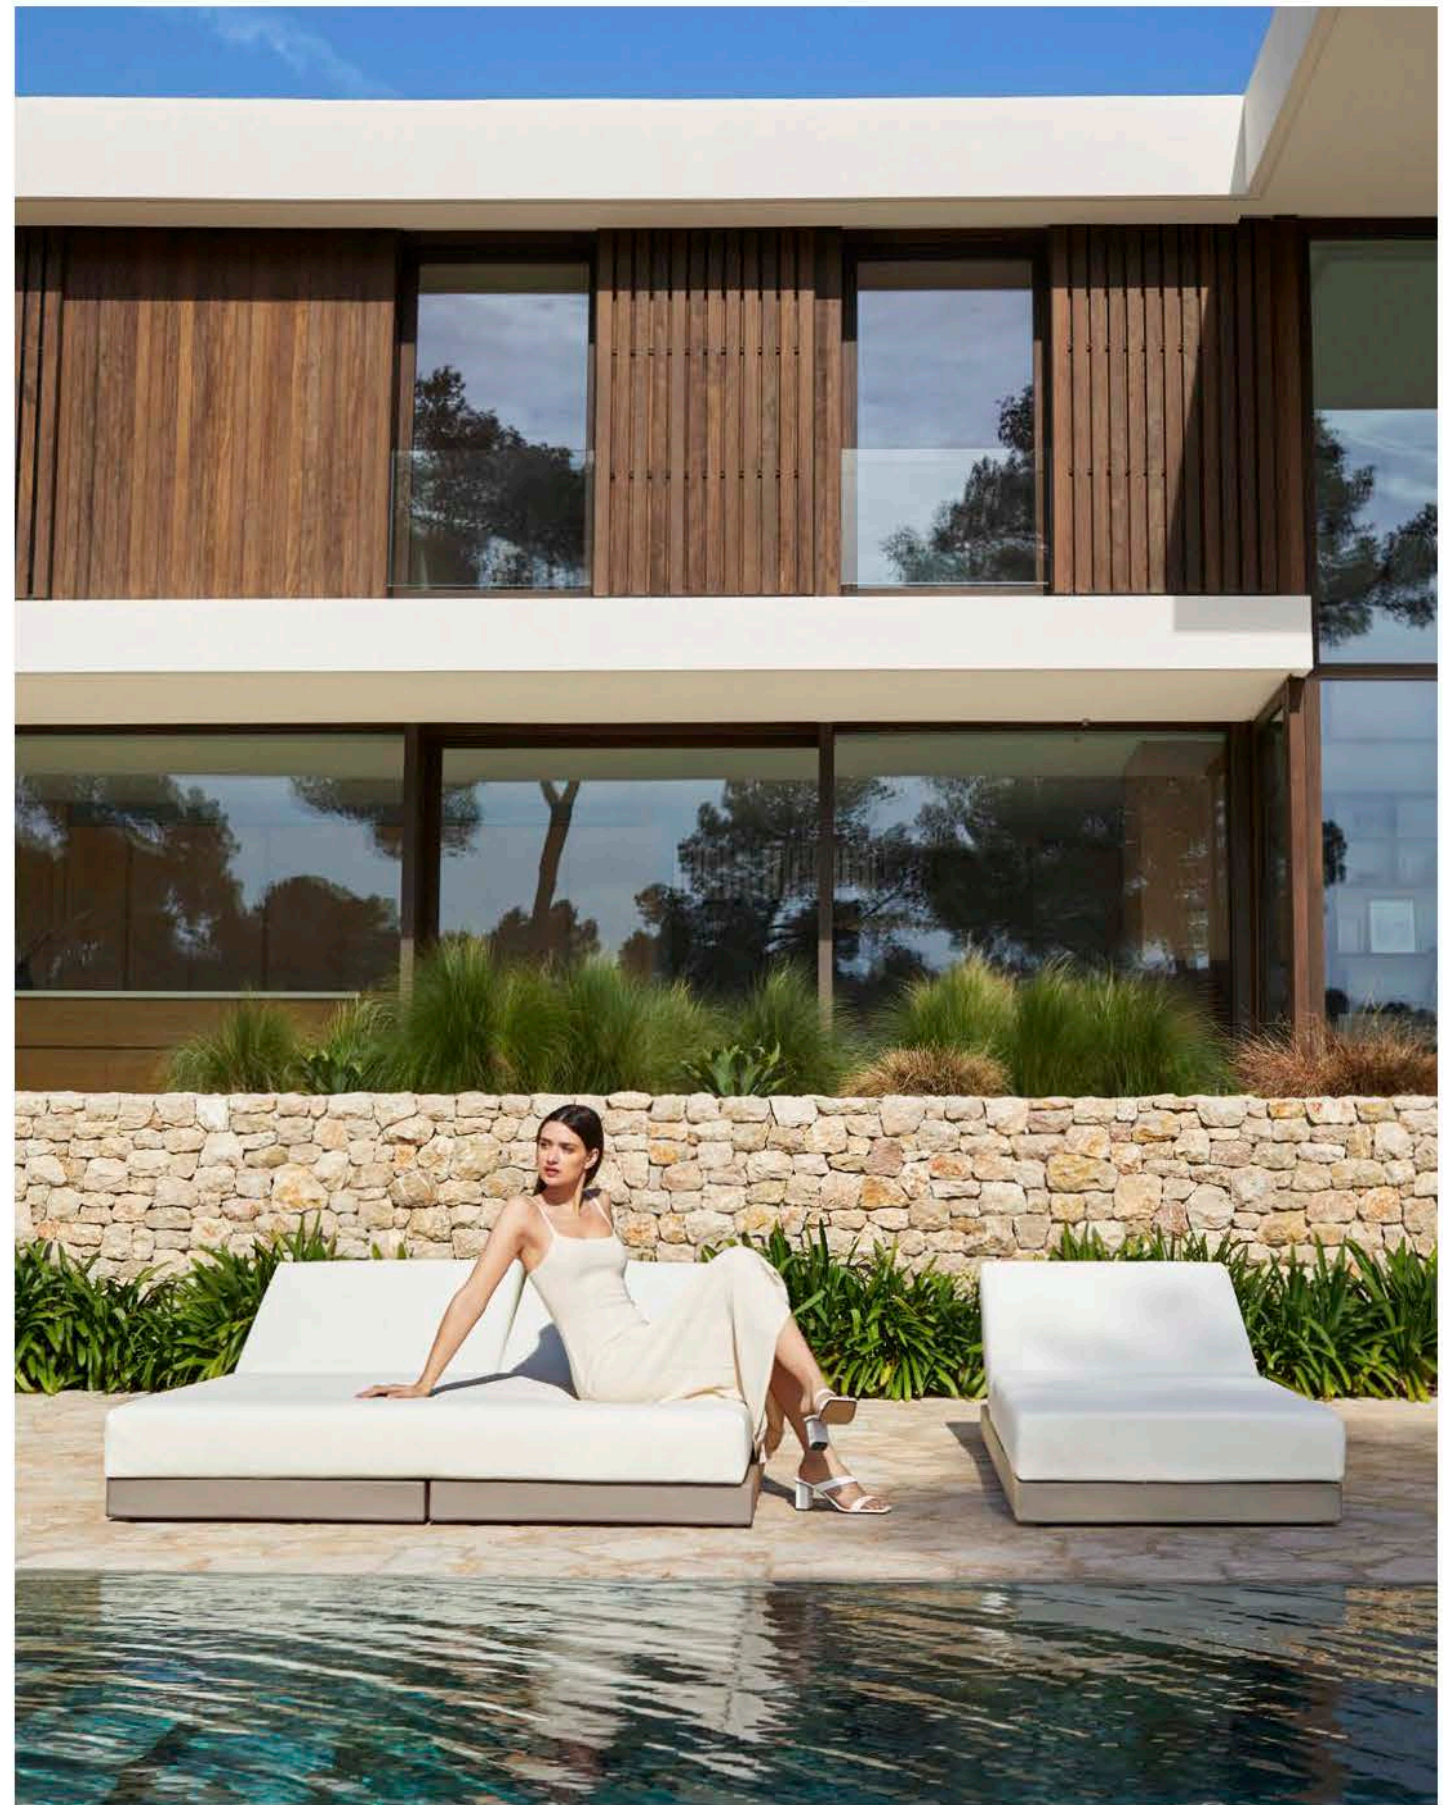

P. 66
Pixel sectional sofa,
loung chair and
table
(Siesta 1810 +
crema + hpl crema +
eras 61002)

P. 67
Pixel sun lounger
single and double
(Taupe and natura)