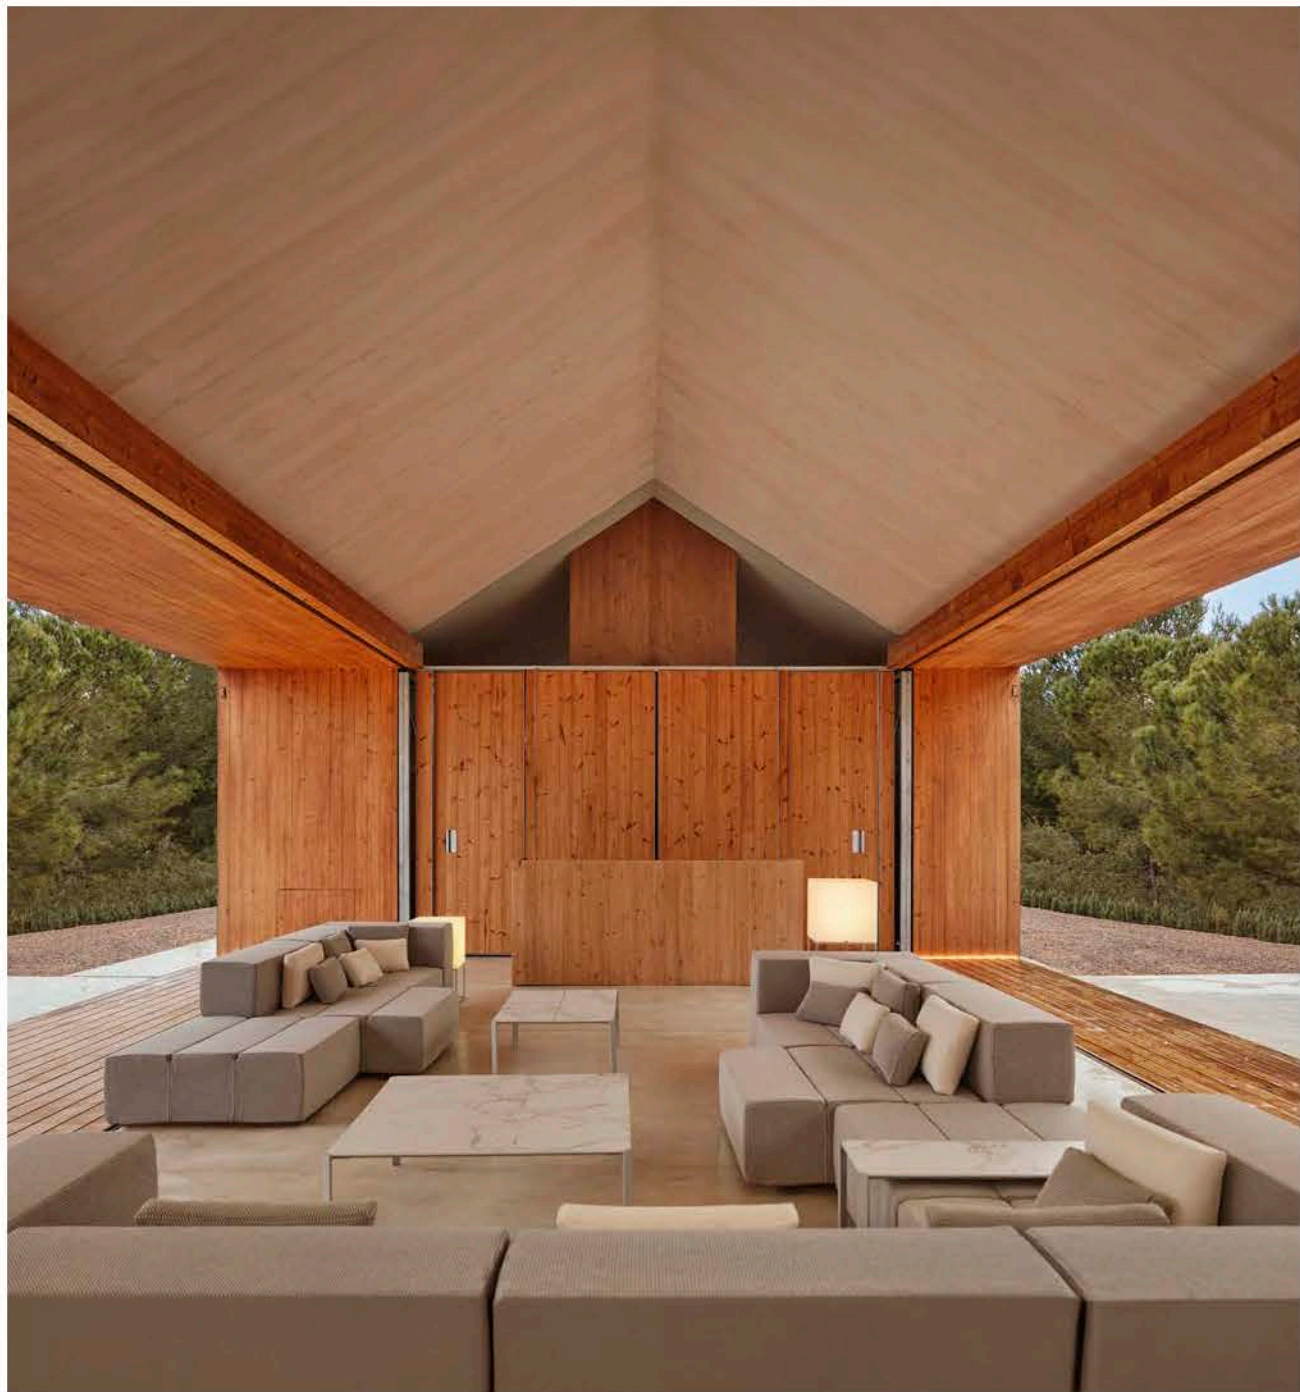

P. 58—59
Tablet sectional
sofa, cushions and
table
(Glad terra, glad
ecru, ecru + entzo
table top)