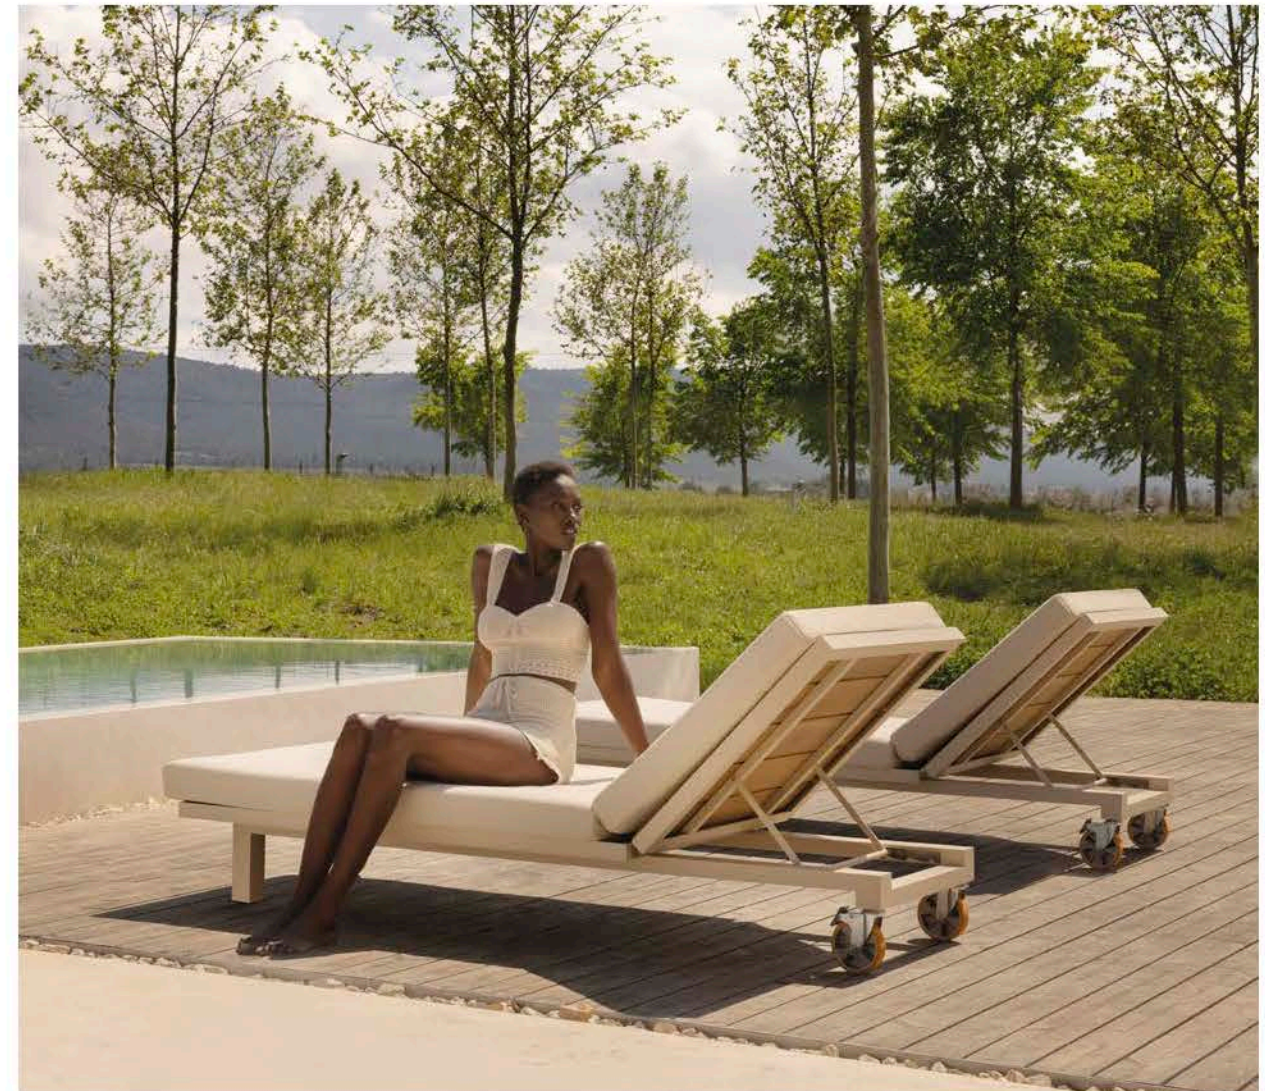

Vineyard daybed
(White + crevin blue)