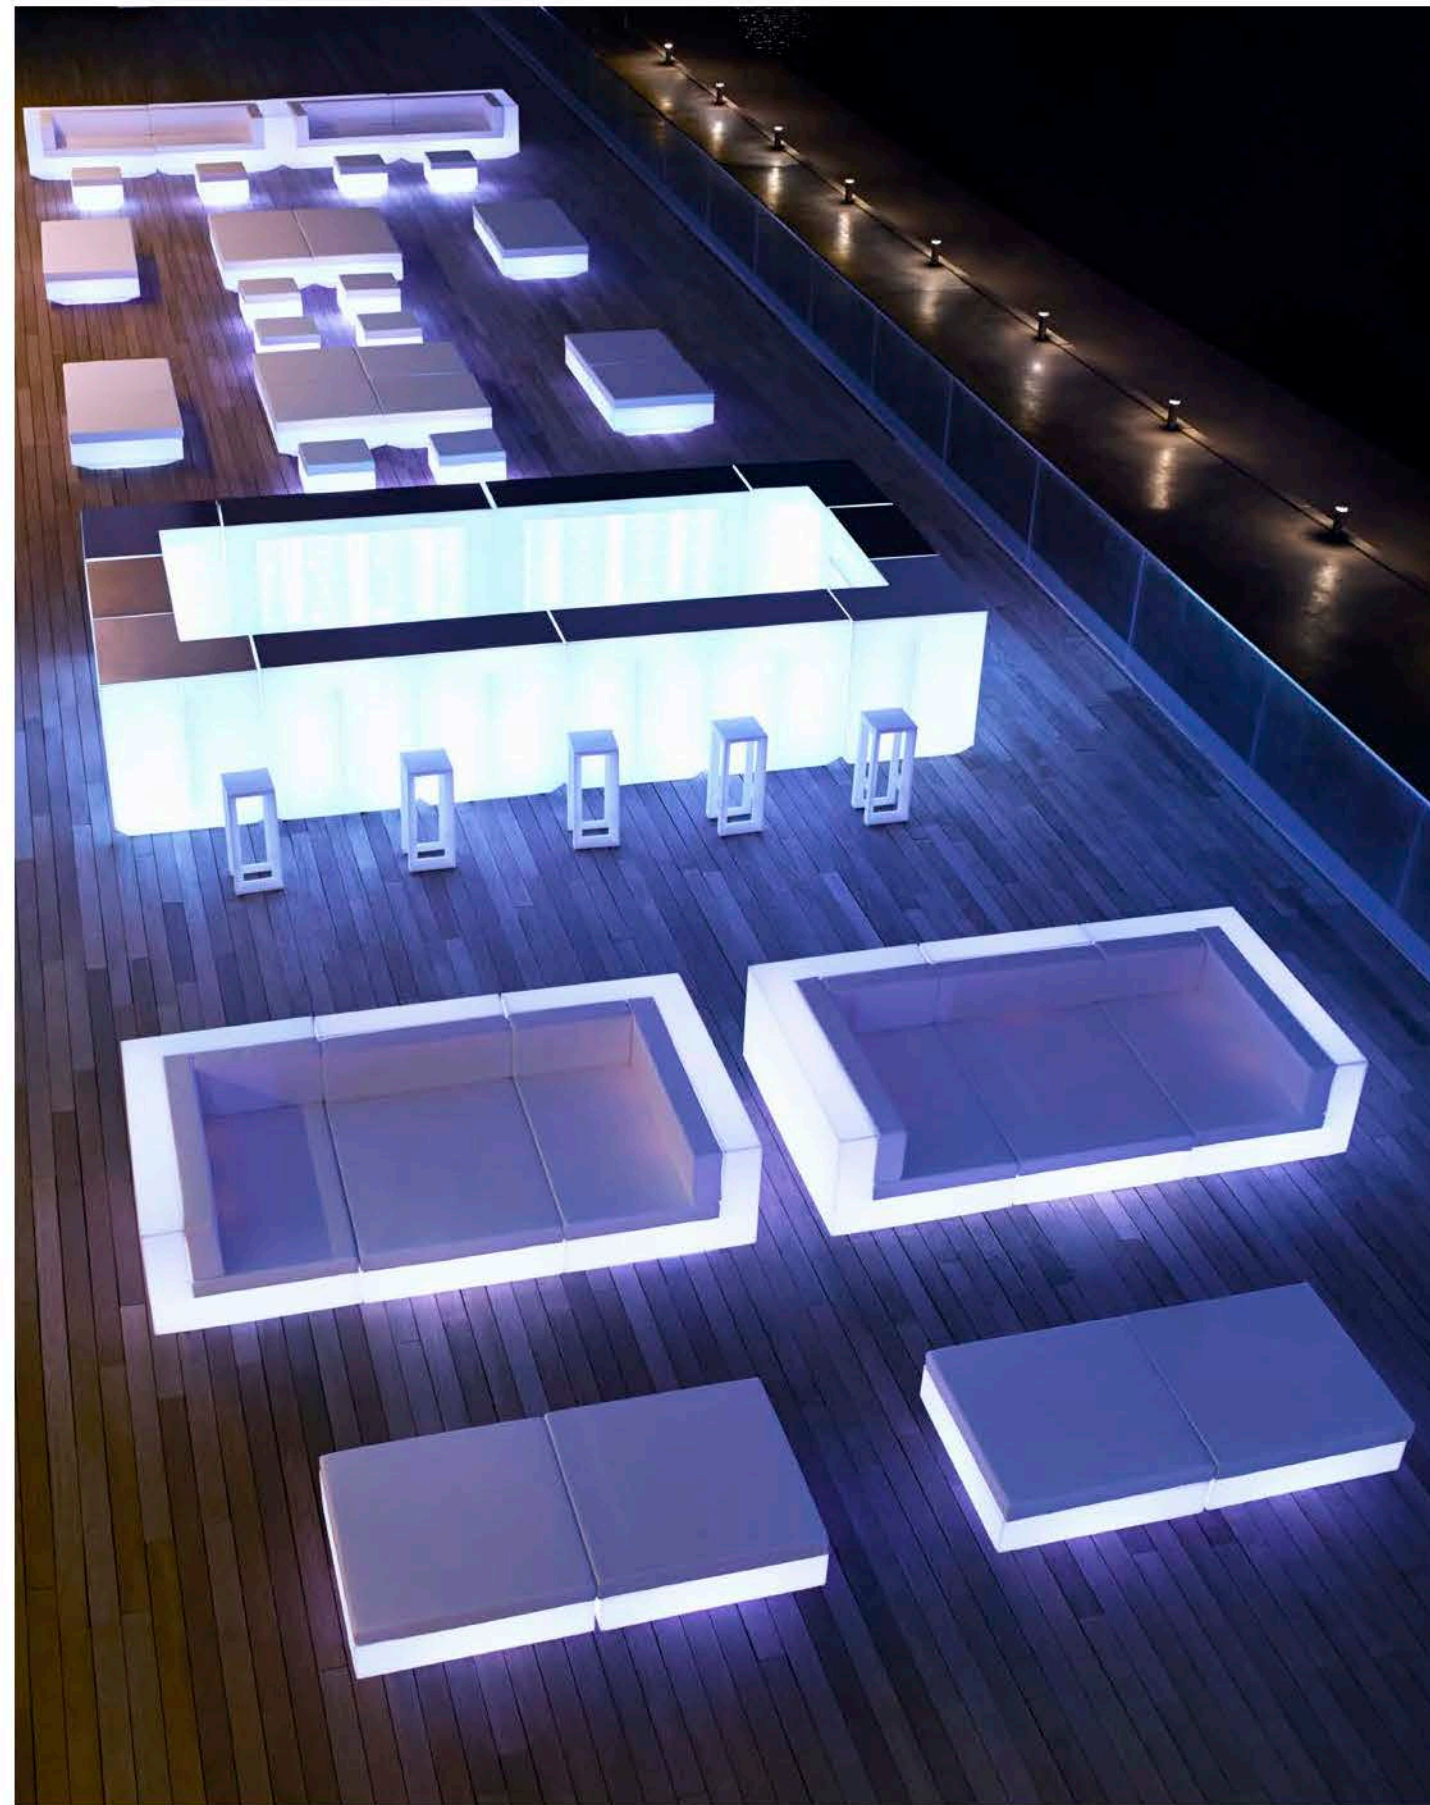

P. 84
Vela catering
counter ice bucket
(Lacquered white)

Vela sun lounger
(Lacquered white +
nautic white)

P. 85
Vela counter, chaise
lounges, ottomans
and Frame stools
(ice + rgbw + nautic
white cushions)