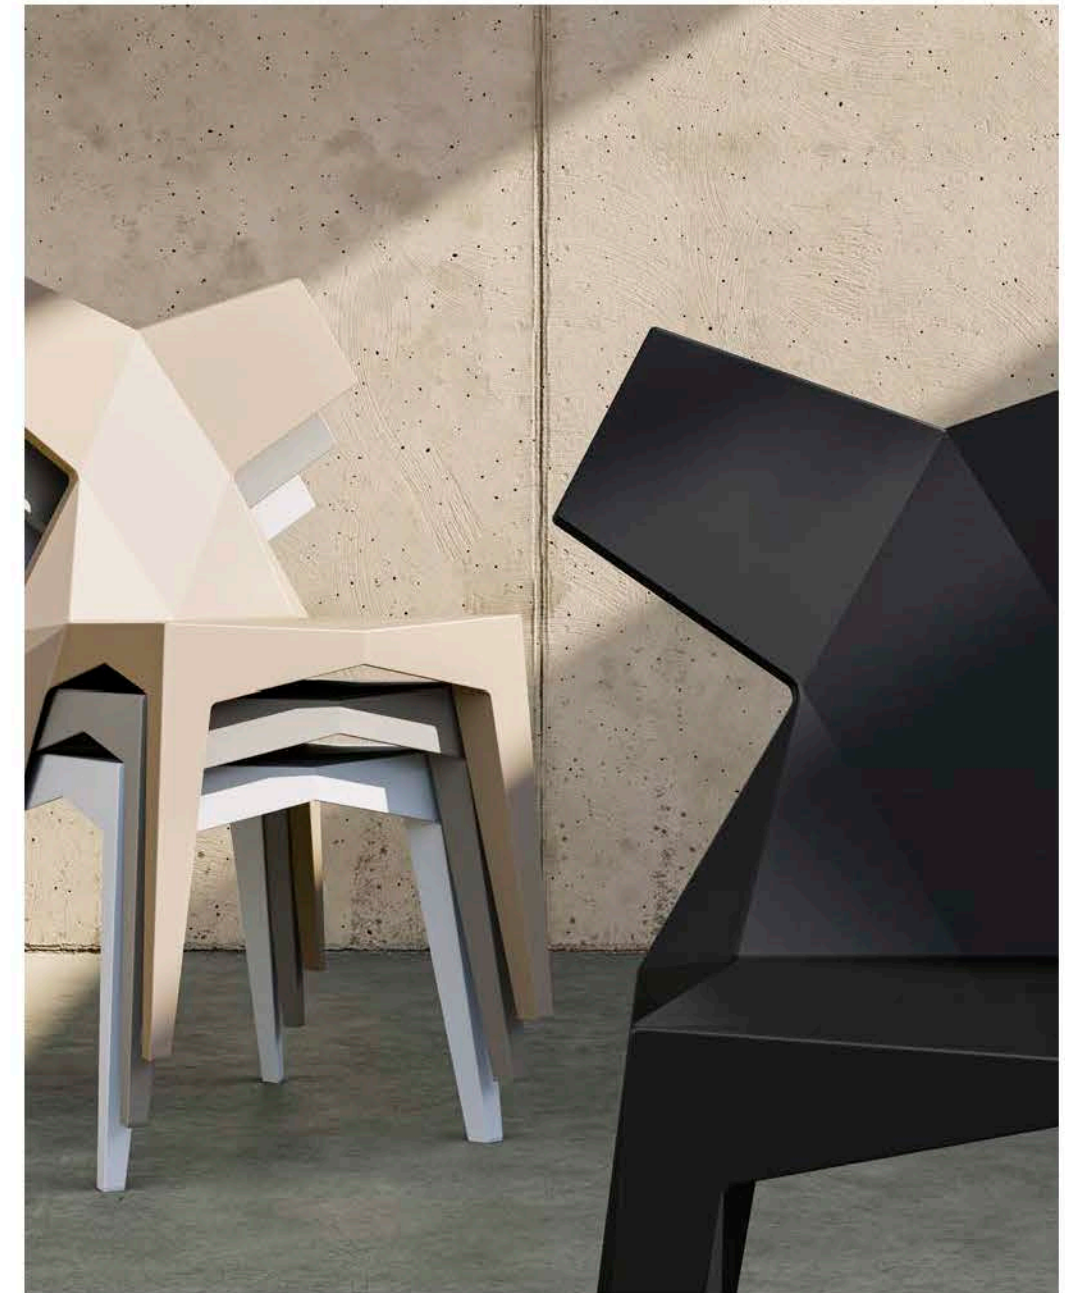

Kimono

90

by Ramón Esteve

P. 90—91
Kimono chair
(Crema, ecru, white
and black)