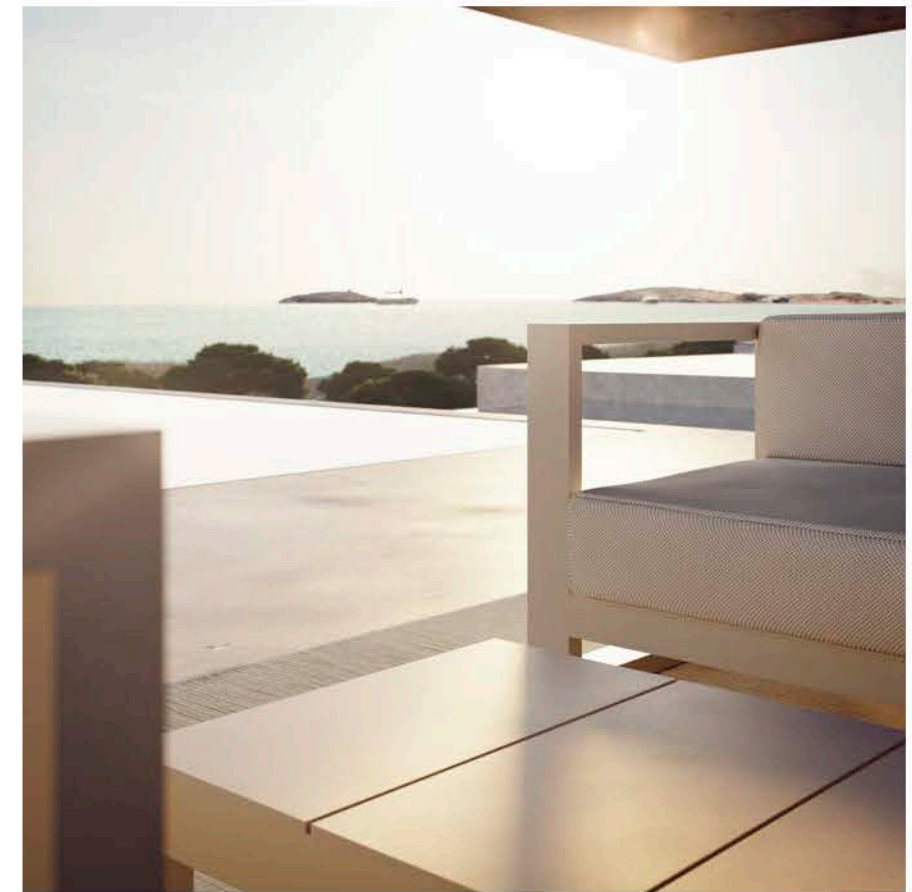

P. 37
Posidonia lounge
chair and low table
(Crema + acapulco
1801 and solid core
crema)

Posidonia chair,
dining table and
bench
(Crema + solid core
crema and glad
desert)