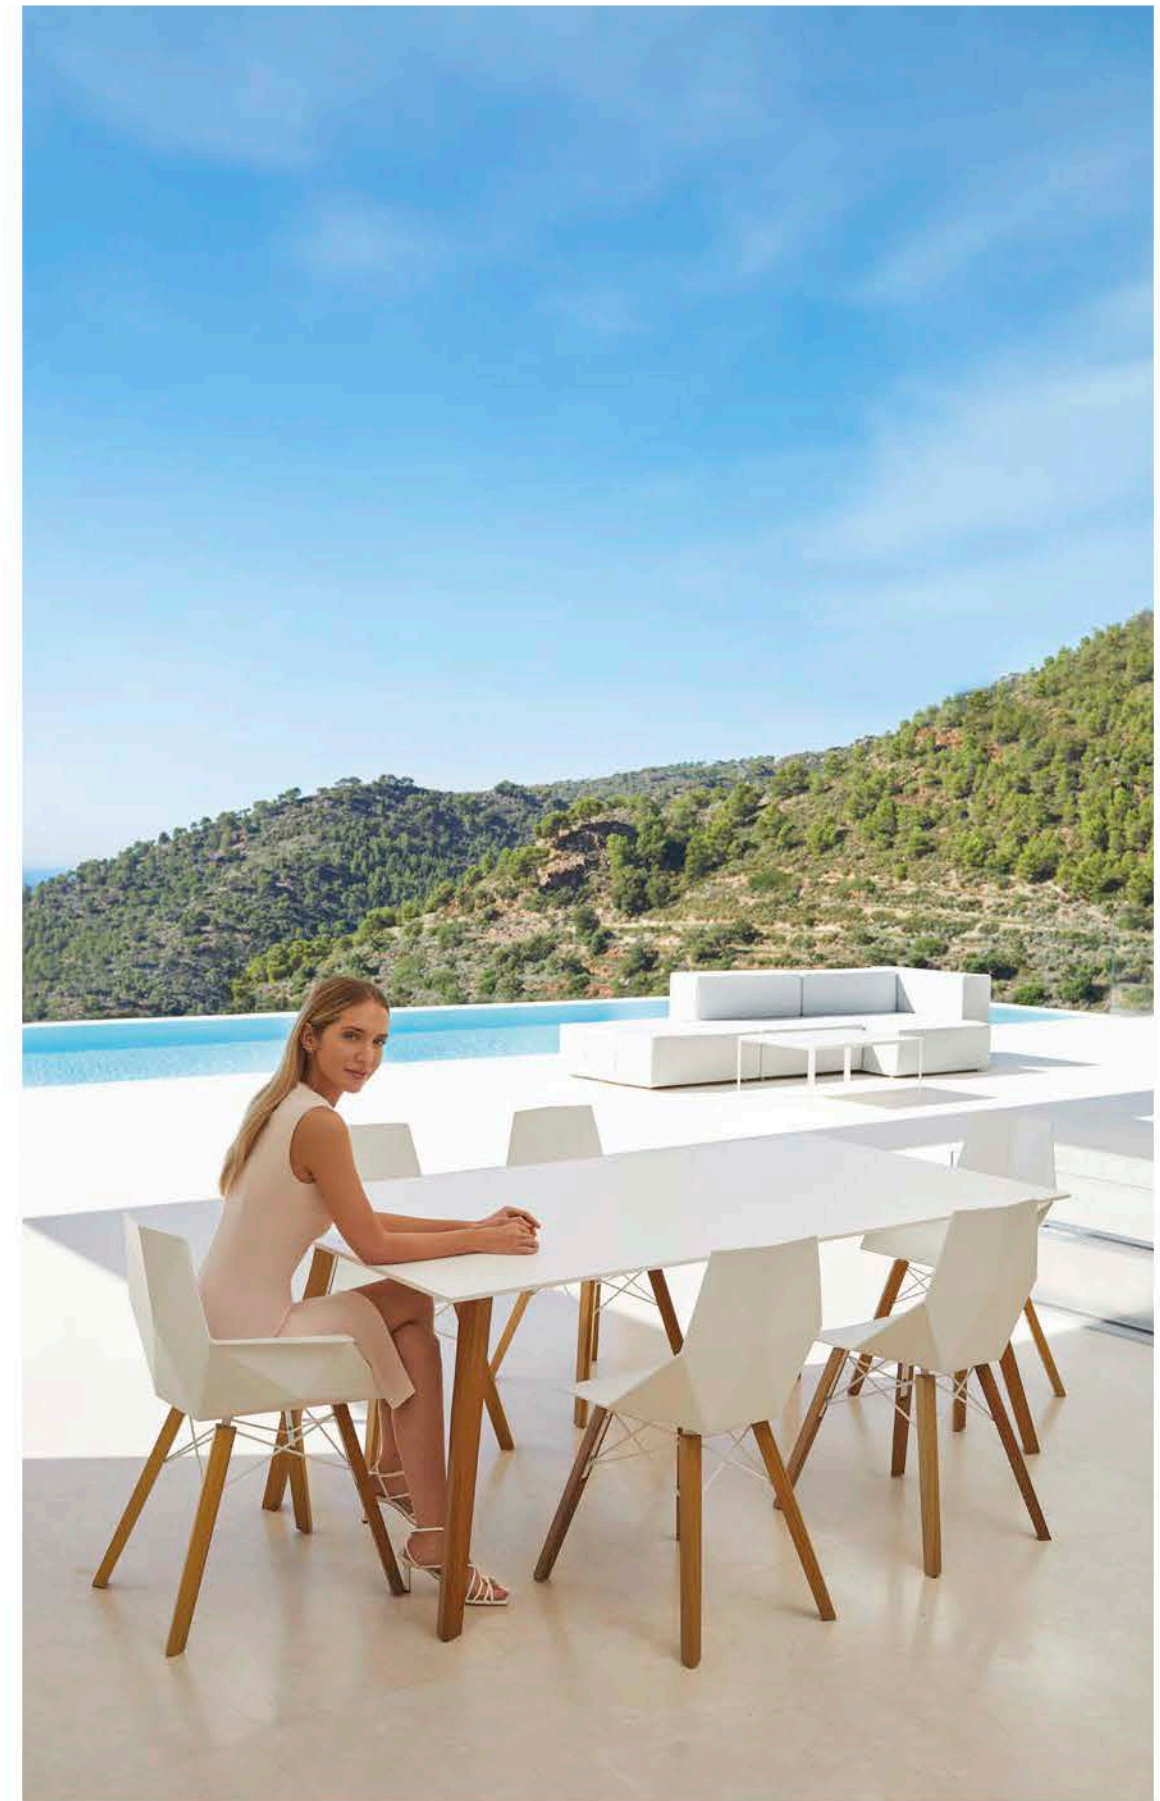

P. 78 — 79
Faz Wood chair,
armchair and lounge
table
(White + wood 2)

Vela

80

by Ramón Esteve

P. 80
Vela sectional sofa,
ottoman and coffee
table
(White + heritage
papyrus)

P. 81
Vela canopy and
reclining backrest
square daybed
(Lacquered silver
- batilyne white
and lacquered
white - nautic white
cushion)