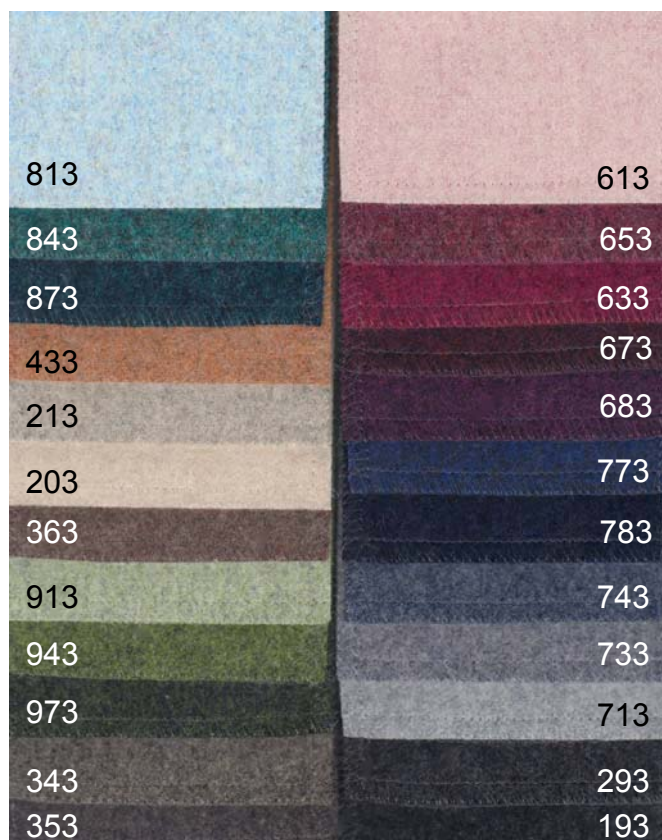

DIVINA MD KVADRAT

CHEVY
100