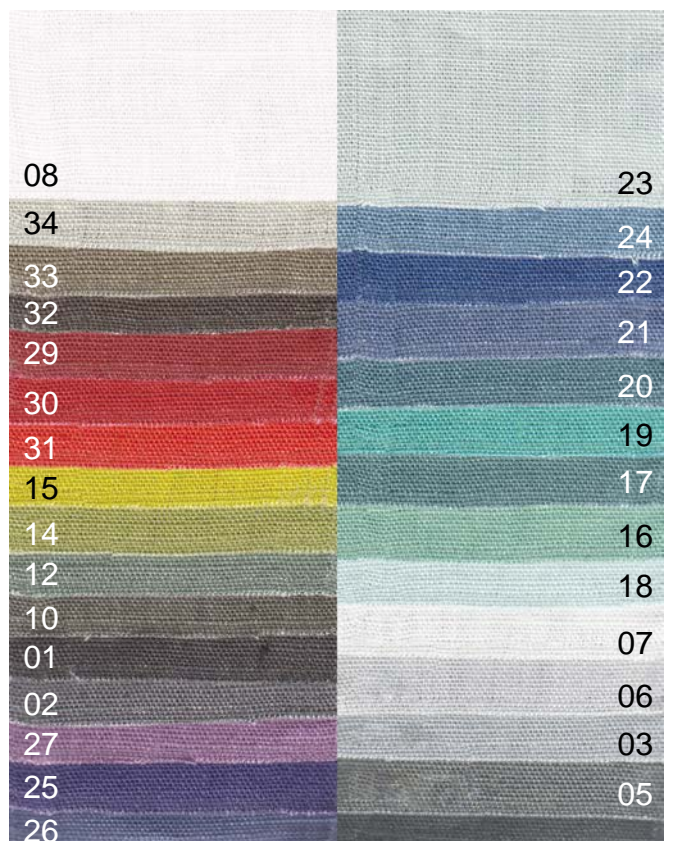

ARAN

NADIR

04

BREST (Double face)