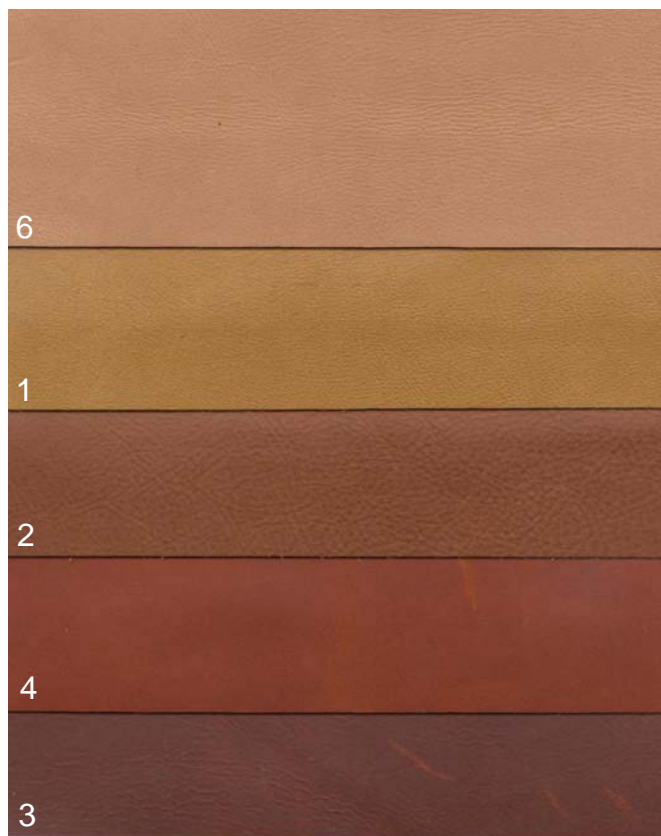

MELODIA

MELODIA (Pattern)

leathers

OPALE category "TOP"

GIADA category "N"

GIADA category "N"

AGATA category "SUPER"

Aniline

AMBRA category "N"

AMBRA category "N"

RUBINO category "N"

TOPAZIO category "SUPER"

PERLA category "SUPER"

Nabuk

AMETISTA category "SUPER"

PRINTED EXAMPLE WITH ARFLEX DRAWING, AVAILABLE ON ALL THE COLORS OF AMETISTA LEATHER. THE PRINTING CAN BE REALIZED ONLY ON HALF HIDE.

cow hide and fur

Cow hide

Latte
Milk

Tortora
Dove-grey

Naturale
Natural

Terracotta
Terracotta

Testa di moro
Dark brown

Nero
Black