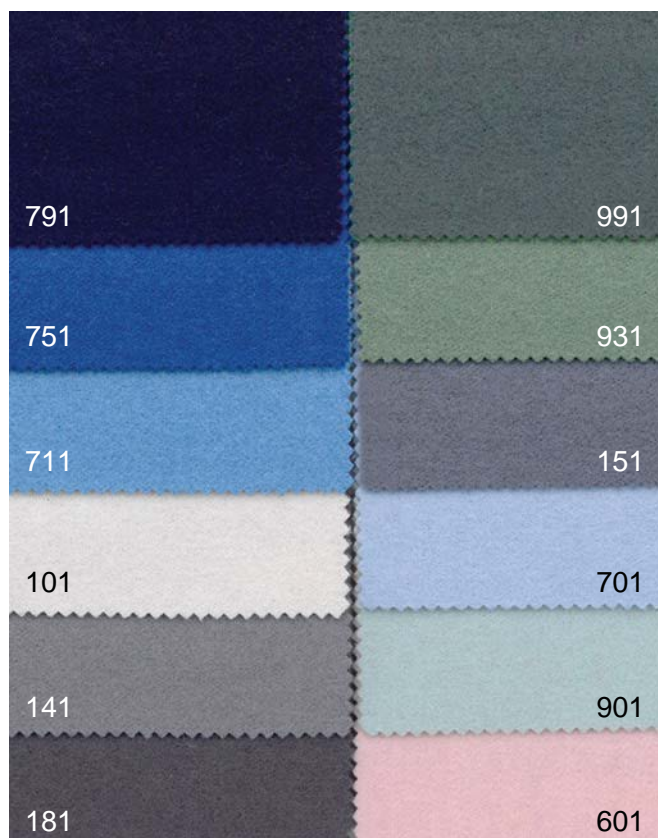

MADRAS

HERO KVADRAT