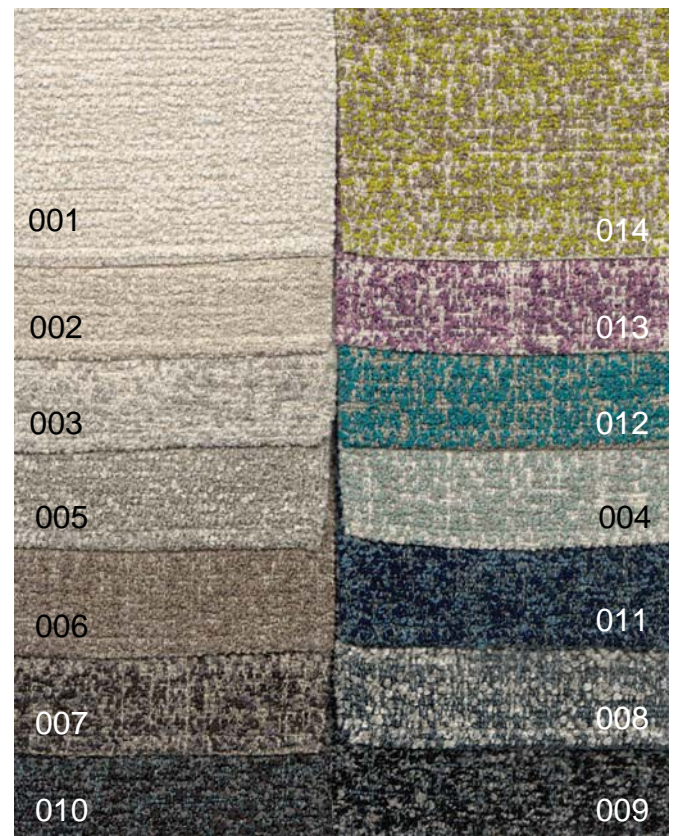

CABAS

CABAS

FLABBY

MOLLY