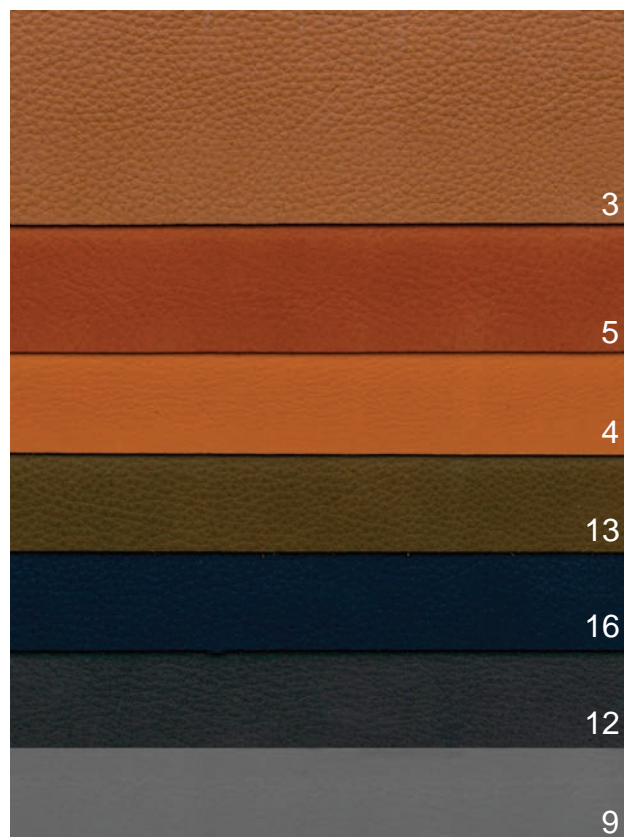

MELODIA

MELODIA (Pattern)

leathers

OPALE category "TOP"

GIADA category "N"

GIADA category "N"

AGATA category "SUPER"

Aniline

AMBRA category "N"

AMBRA category "N"

RUBINO category "N"

TOPAZIO category "SUPER"

PERLA category "SUPER"

Nabuk

AMETISTA category "SUPER"

PRINTED EXAMPLE WITH ARFLEX DRAWING, AVAILABLE ON ALL THE COLORS OF AMETISTA LEATHER. THE PRINTING CAN BE REALIZED ONLY ON HALF HIDE.

cow hide and fur

Cow hide

Latte
Milk

Tortora
Dove-grey

Naturale
Natural

Terracotta
Terracotta

Testa di moro
Dark brown

Nero
Black