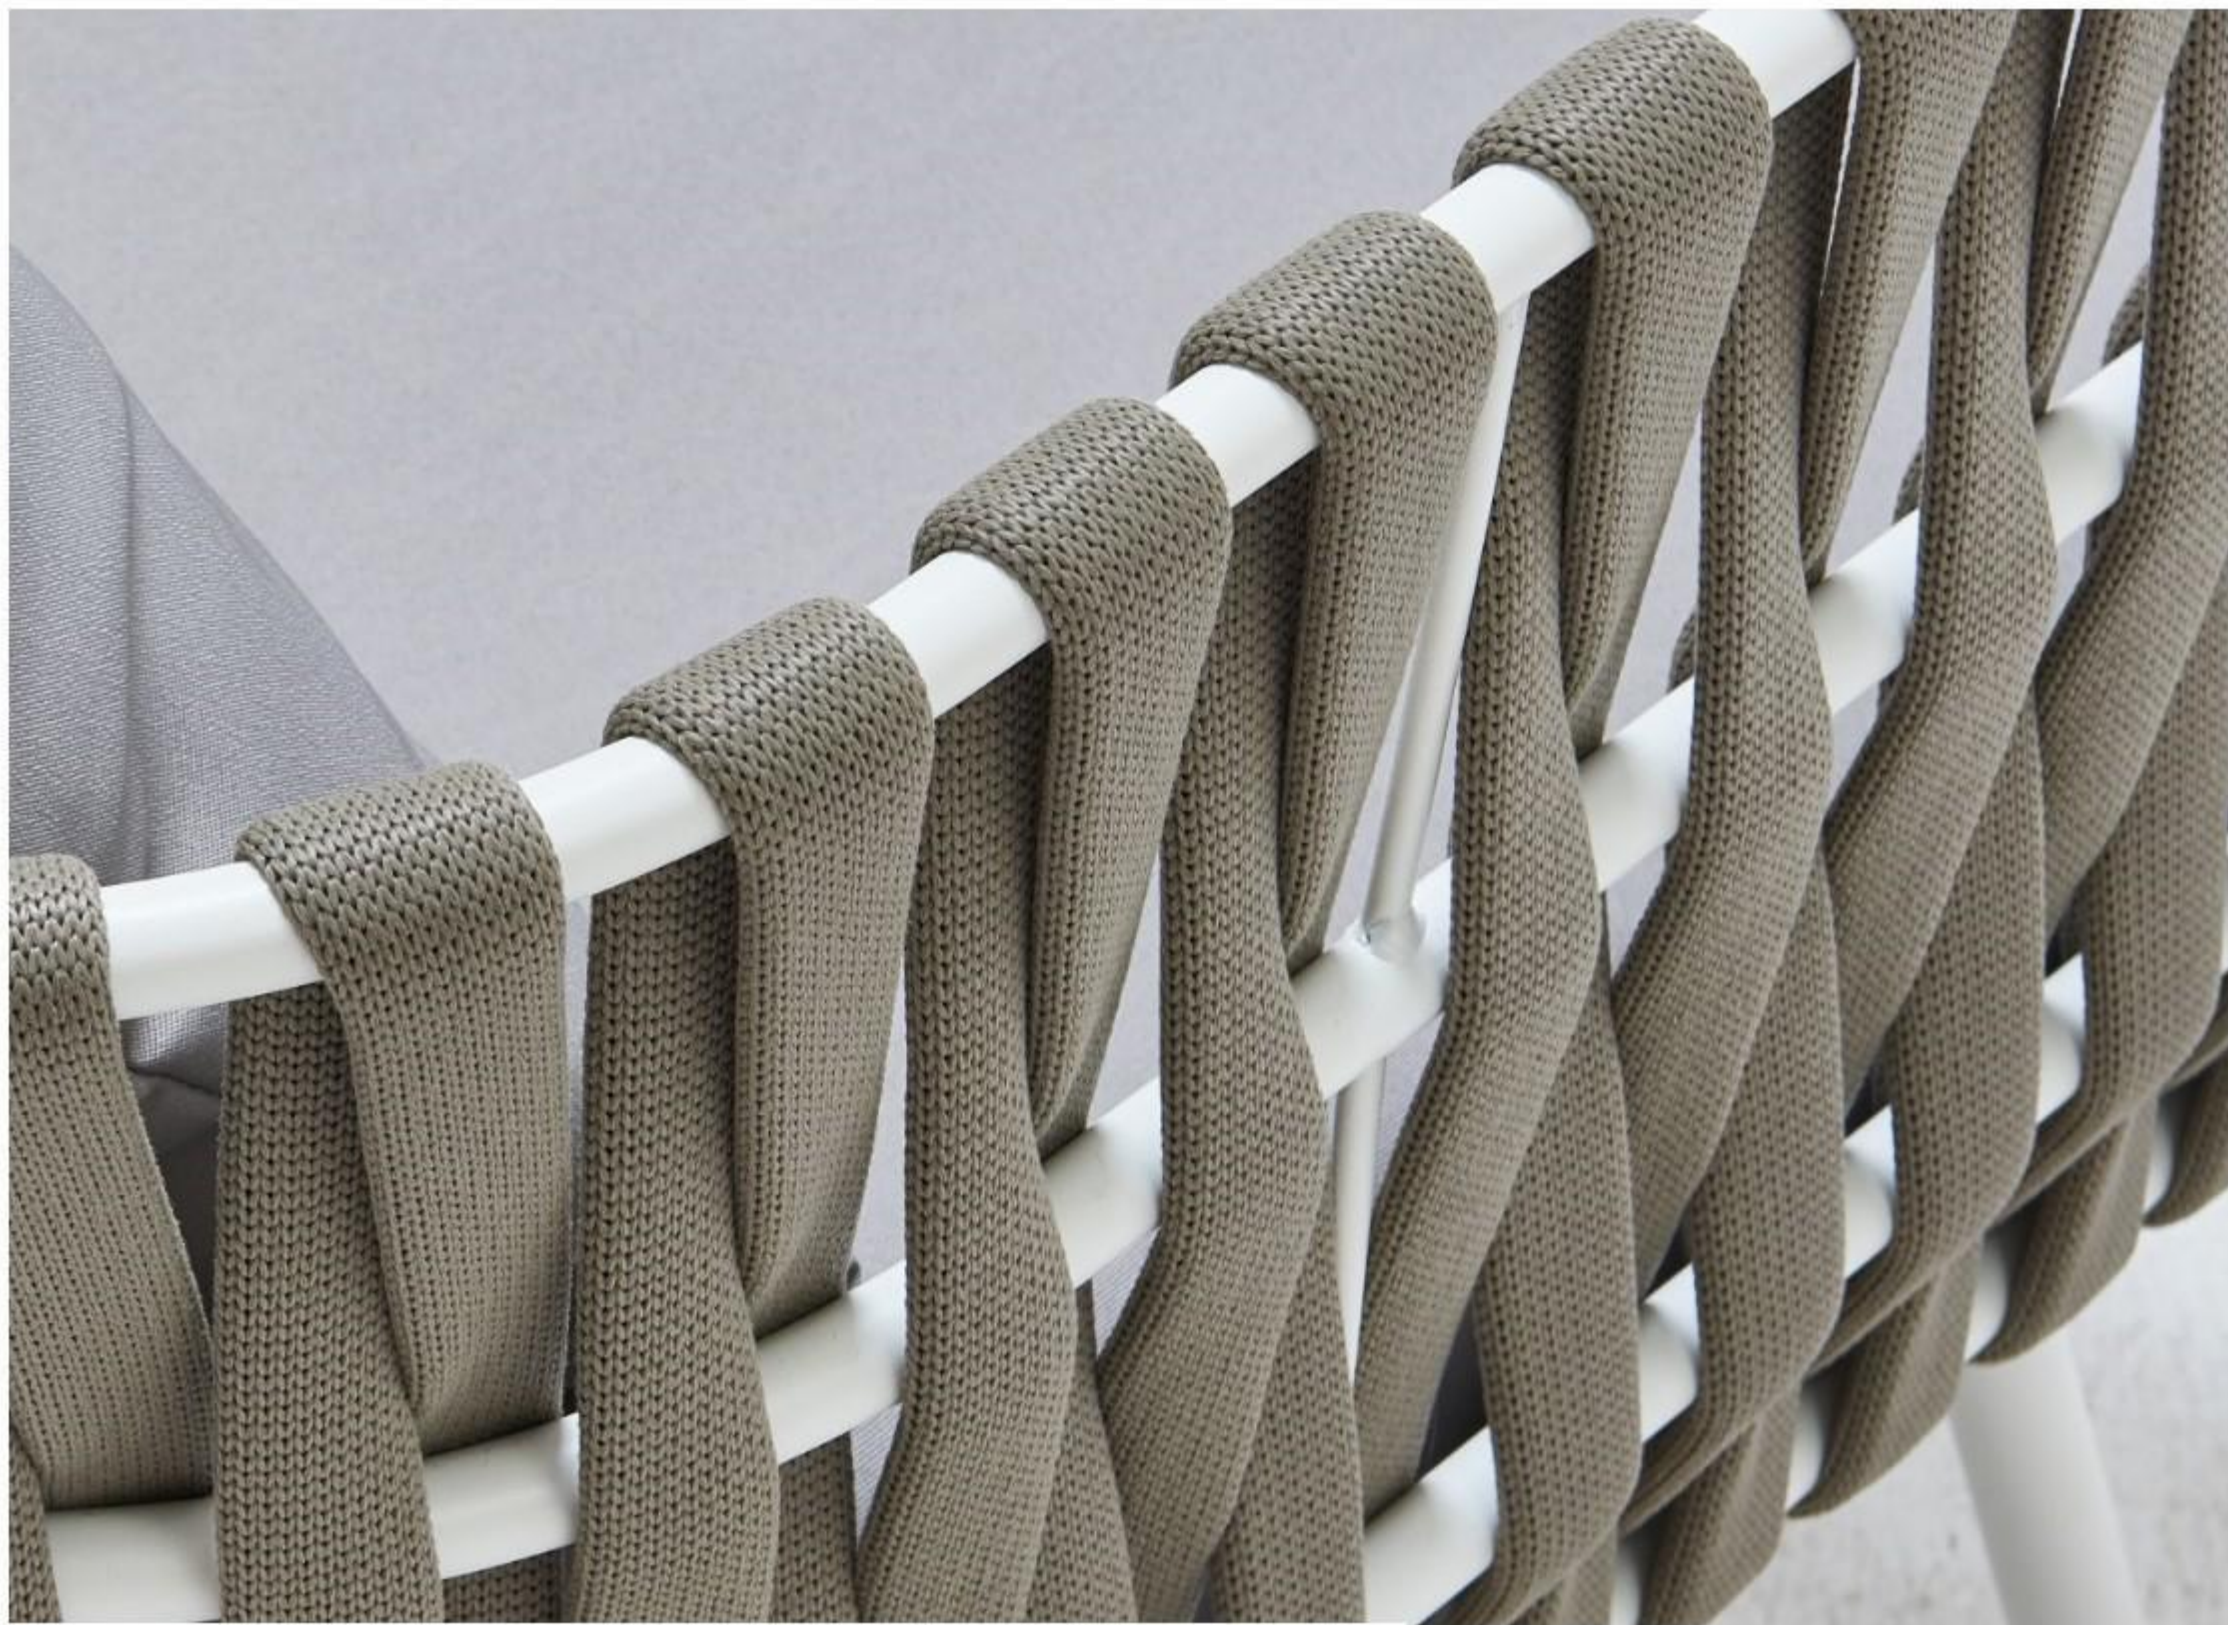

After their success indoors, the Tabour ottomans now include new versions for use outdoors. These large, elongated, oval or square ottomans are multifunctional furnishings that can be used to create open-air conversation islands or to extend sofas and armchairs. The central, oversized "button", white, tortora or anthracite painted serves as a tray.