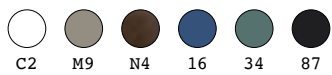

## frozen catering counter

- 61x61
- 121x61

colours

top

frozen stool

frozen square stool

colours