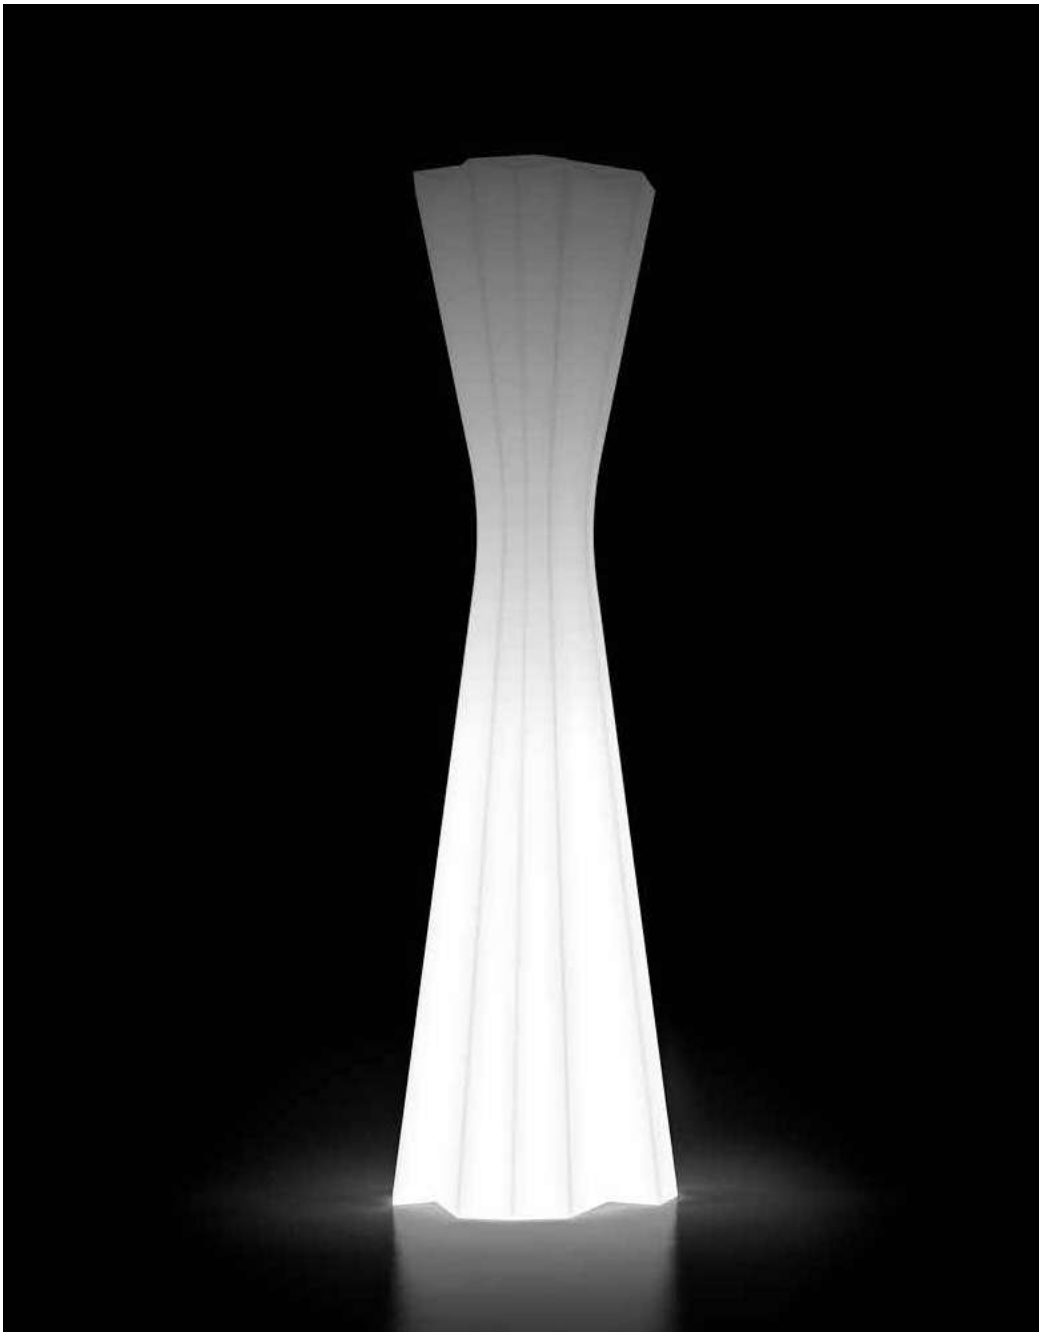

---

frozen lamp

design Matteo Ragni + Maurizio Prina

frozen lamp

→ ↗ ↑
49 49 180

colours

98