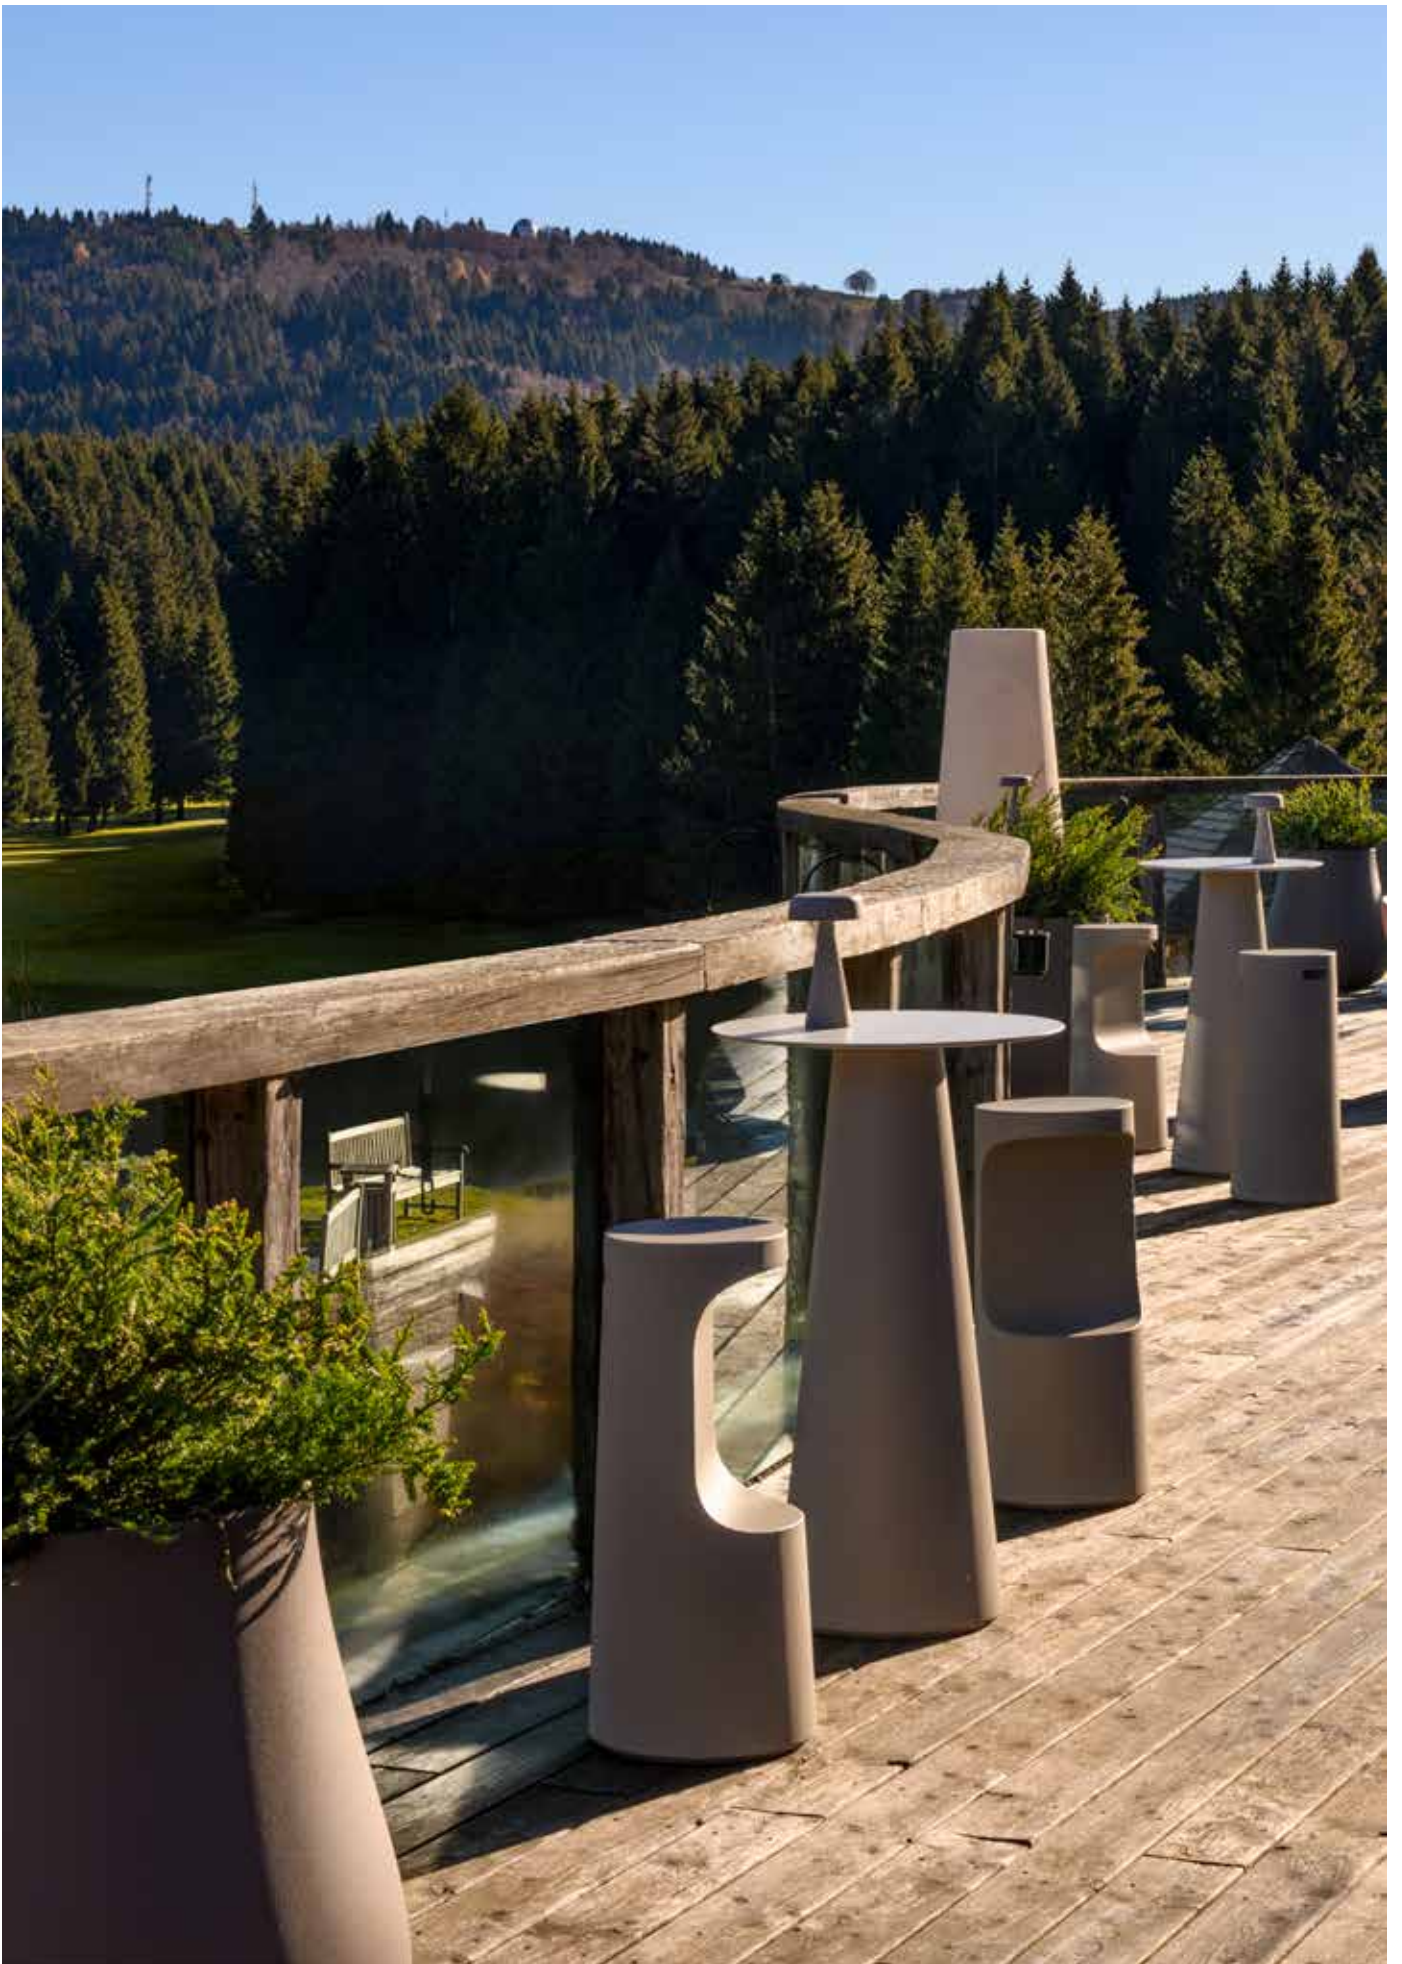

# fura family

design Form Us With Love

fura stool

fura table structure

colours

top

fura dining table structure

○ 70/80    □ 70x70/80x80