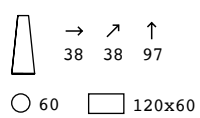

# fura family

design Form Us With Love

fura stool

fura table structure

colours

top

fura dining table structure

○ 70/80    □ 70x70/80x80