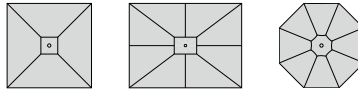

Umbrellas

Designed by Stephane De Winter

The Centra and Centra Max umbrellas offer a comfortable spot in the shade without having to compromise on space. A stylish combo of a strong aluminium or teak pole and iron base, our umbrellas guarantee solidity. Select your preferred fabric to add style to your outdoor experience.

Discover our umbrellas

Available shapes

Centra Max | umbrella Ø300 - teak

Kobo | sun lounger

Lumo | outdoor lighting LED small - medium