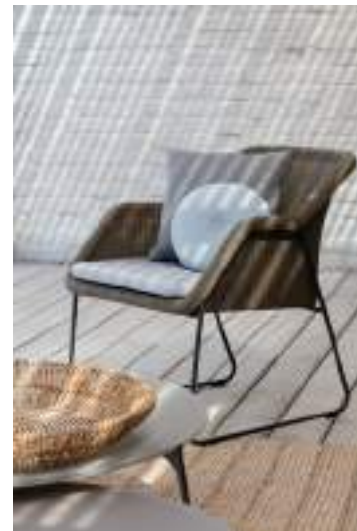

Discover River

River | 3-seater sofa

Lumo | outdoor lighting large - medium

Mood | dining chair

Prato | dining table 270x107 - 75h

Mood | lounge chair

Mood

Designed by Stephane De Winter