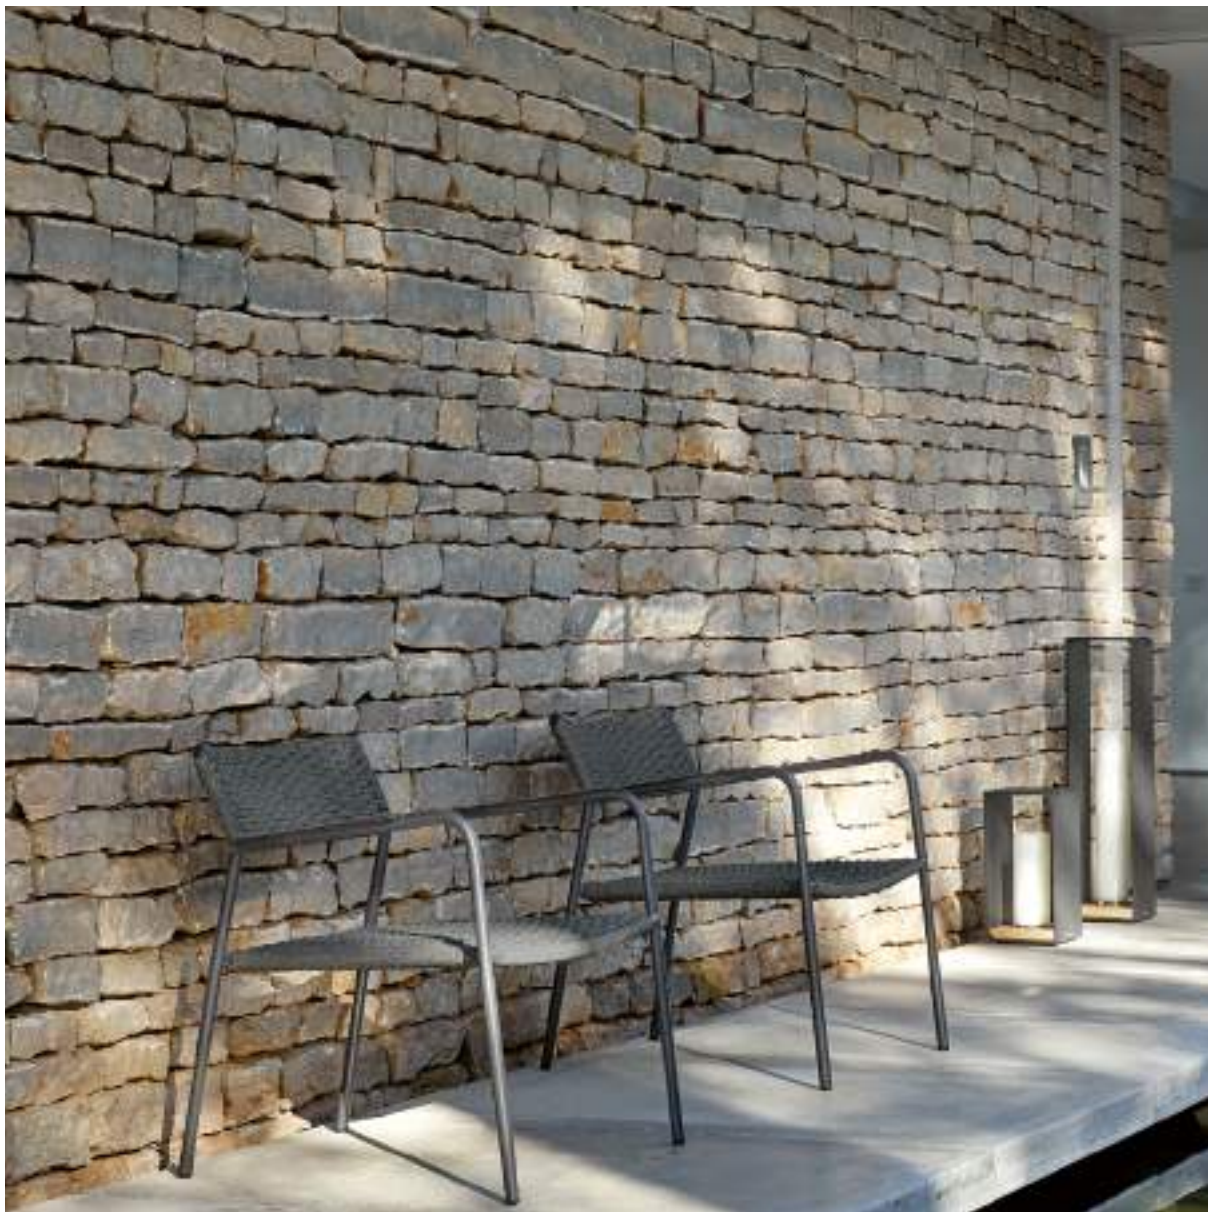

Discover Echo

Echo | lounge chair

Lumo | outdoor lighting LED medium - large

Echo | dining chair

Echo | dining chair

Napoli | bistro table Ø80 - 75h

Minus | dining table 220x100 - 74h

Minus[•]