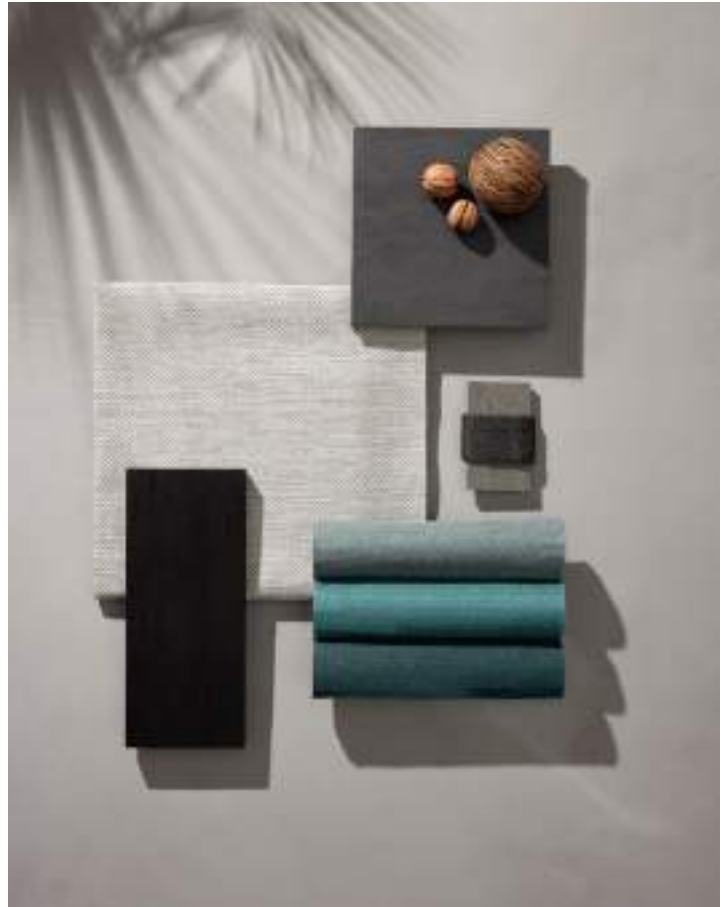

Tropical Concrete'

Tropical concrete, our first style, triggers vibrant emotion.

Embrace the urban vibe: chill, comfy and vibrant. Explore the grandeur and excitement of city life, with its grand boulevards, open squares and dazzling architecture.

Discover the perfect mix of old and new. Amble past impressive art deco houses surrounded by large landscaped gardens or take a stroll in one of the many flower-filled city parks. Enjoy a day on the water or connect with the cultural offering in a city that never sleeps.