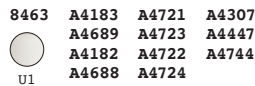

coffee table

fade coffee table

→ ↗ ↑
71 71 33

STRUTTURA/STRUCTURE

PE - Polietilene/Polyethylene

colore base/basic colour

PE for LIGHT KIT

colore base/basic colour