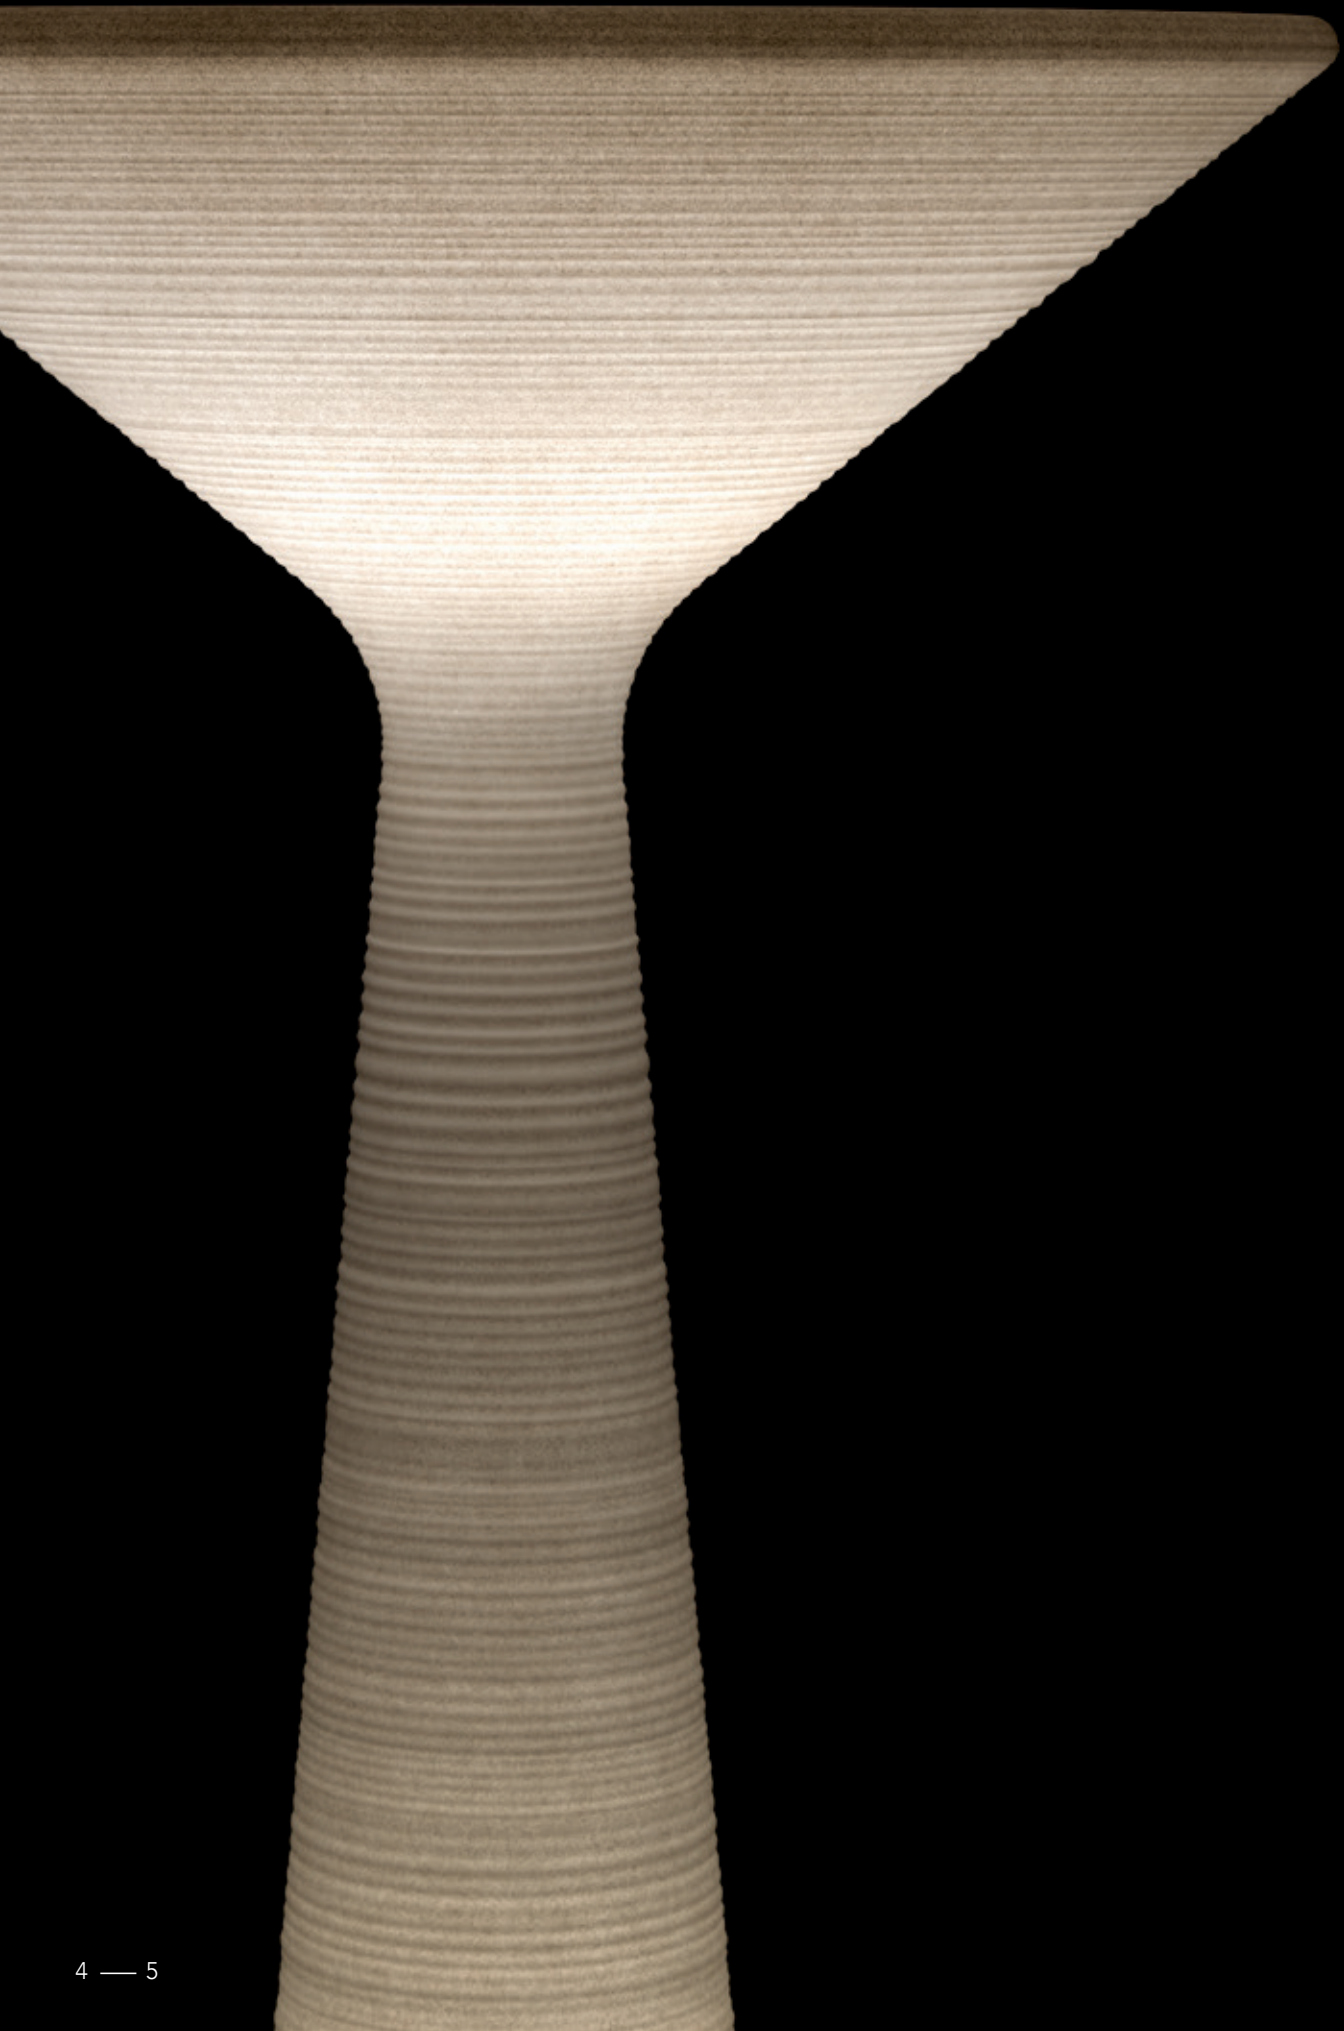

PLUS+[®]
OUTDOOR ATTITUDE

2022 novelties

tebe
lamp

“Guardando Tebe si ha la sensazione di osservare una scultura che gioca con la sua matericità e la sua linfa, la luce.”

–
“When you look at Tebe, you have the feeling that you’re looking at a sculpture that plays with its materiality and its lymph, which is light.”