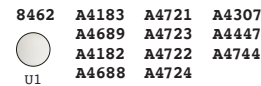

fade coffee table structure

→ ↗ ↑
71 71 33

STRUTTURA/STRUCTURE

PE - Polietilene/Polyethylene

colore base/basic colour

PE for LIGHT KIT

colore base/basic colour

fade coffee table structure