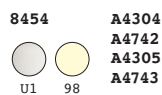

PE for LIGHT KIT

colore base/basic colour