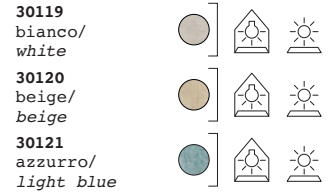

coffee table

fade coffee table

→ ↗ ↑
71 71 33

STRUTTURA/STRUCTURE

PE - Polietilene/Polyethylene

colore base/basic colour

PE for LIGHT KIT

colore base/basic colour