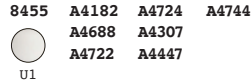

PE for LIGHT KIT

colore base/basic colour