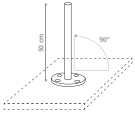

Wall Kit

A | MIN. 20 (8")
 B | <500 (<16'5")

Square

A | 300 (9'10")
 B | 300 (9'10")

A | 400 (13'1")
 B | 400 (13'1")

Wall Mount

A | MIN: 50 (1'8") MAX: 150 (4'11")
 B | 165 (5'5")

Rectangle

A | 300 (9'10")
 B | 400 (13'1")

A | 300 (9'10")
 B | 500 (16'5")

Bases and colours

Permanent mounting

Round Support 90°

Paraflex | Ingenua | Infina
Included for Spectra

Round Support 80°

Ingenua
Included for Spectra

Inground Anchorage 90°

Paraflex | Ingenua

Inground Anchorage 80°

Ingenua

Inground Anchorage

Infina | Spectra

Movable bases

Mobile Tile Base