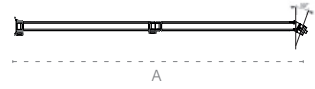

Spectra

Straight

A | 250 or 300 (8'2" or 9'10")
 B | 260 (8'6")

Duo

A | 250 (8'2")
 B | 540 (17'9")

Forward

A | 250 or 300 (8'2" or 9'10")
 B | 260 (8'6")

Multi

A | 540 (17'9")
 B | 540 (17'9")

Paraflex

Neo Holder

A | 200 (6'7")

270/300 Round

A | 270 (8'10")
B | 300 (9'10")

Classic Holder

A | 185 (6'1")