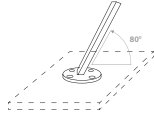

Round Support 80°