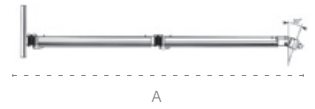

A | 540 (17'9")
 B | 540 (17'9")

Paraflex

Neo Holder

A | 200 (6'7")

270/300 Round

A | 270 (8'10")
B | 300 (9'10")

Classic Holder

A | 185 (6'1")