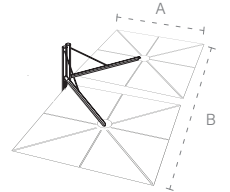

Spectra

Straight

A | 250 or 300 (8'2" or 9'10")
 B | 260 (8'6")

Duo

A | 250 (8'2")
 B | 540 (17'9")

Forward

A | 250 or 300 (8'2" or 9'10")
 B | 260 (8'6")

Multi

A | 540 (17'9")
 B | 540 (17'9")

Paraflex

Neo Holder

A | 200 (6'7")

270/300 Round

A | 270 (8'10")
B | 300 (9'10")

Classic Holder

A | 185 (6'1")