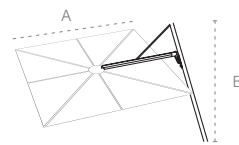

Spectra

Straight

A | 250 or 300 (8'2" or 9'10")
 B | 260 (8'6")

Duo

A | 250 (8'2")
 B | 540 (17'9")

Forward

A | 250 or 300 (8'2" or 9'10")
 B | 260 (8'6")

Multi

A | 540 (17'9")
 B | 540 (17'9")

Paraflex

Neo Holder

A | 200 (6'7")

270/300 Round

A | 270 (8'10")
B | 300 (9'10")

Classic Holder

A | 185 (6'1")