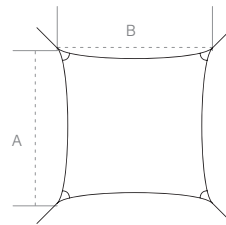

A | 300 (9'10")
B | 225 (7'5")
C | 55 (1'9.7")
D | 275 (9')

Ingenua

Triangle

A | 400 (13'1")
 B | 400 (13'1")
 C | 400 (13'1")

A | 500 (16'5")
 B | 500 (16'5")
 C | 500 (16'5")

A | 640 (21')
 B | 400 (13'1")
 C | 500 (16'5")

Wall Kit

A | MIN. 20 (8")
 B | <500 (<16'5")

Square

A | 300 (9'10")
 B | 300 (9'10")

A | 400 (13'1")
 B | 400 (13'1")

Wall Mount

A | MIN: 50 (1'8") MAX: 150 (4'11")
 B | 165 (5'5")

Rectangle

A | 300 (9'10")
 B | 400 (13'1")

A | 300 (9'10")
 B | 500 (16'5")

Bases and colours

Permanent mounting

Round Support 90°

Paraflex | Ingenua | Infina
Included for Spectra

Round Support 80°

Ingenua
Included for Spectra