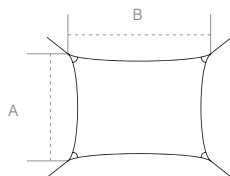

A | 300 (9'10")
B | 225 (7'5")
C | 55 (1'9.7")
D | 275 (9')

Ingenua

Triangle

A | 400 (13'1")
 B | 400 (13'1")
 C | 400 (13'1")

A | 500 (16'5")
 B | 500 (16'5")
 C | 500 (16'5")

A | 640 (21')
 B | 400 (13'1")
 C | 500 (16'5")

Wall Kit

A | MIN. 20 (8")
 B | <500 (<16'5")

Square

A | 300 (9'10")
 B | 300 (9'10")

A | 400 (13'1")
 B | 400 (13'1")

Wall Mount

A | MIN: 50 (1'8") MAX: 150 (4'11")
 B | 165 (5'5")

Rectangle

A | 300 (9'10")
 B | 400 (13'1")

A | 300 (9'10")
 B | 500 (16'5")

Bases and colours

Permanent mounting

Round Support 90°

Paraflex | Ingenua | Infina
Included for Spectra

Round Support 80°

Ingenua
Included for Spectra