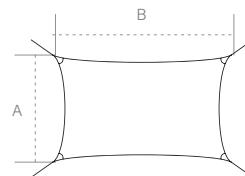

A | 300 (9'10")
B | 225 (7'5")
C | 55 (1'9.7")
D | 275 (9')

Ingenua

Triangle

A | 400 (13'1")
 B | 400 (13'1")
 C | 400 (13'1")

A | 500 (16'5")
 B | 500 (16'5")
 C | 500 (16'5")

A | 640 (21')
 B | 400 (13'1")
 C | 500 (16'5")

Wall Kit

A | MIN. 20 (8")
 B | <500 (<16'5")

Square

A | 300 (9'10")
 B | 300 (9'10")

A | 400 (13'1")
 B | 400 (13'1")

Wall Mount

A | MIN: 50 (1'8") MAX: 150 (4'11")
 B | 165 (5'5")

Rectangle

A | 300 (9'10")
 B | 400 (13'1")

A | 300 (9'10")
 B | 500 (16'5")

Bases and colours

Permanent mounting

Round Support 90°

Paraflex | Ingenua | Infina
Included for Spectra

Round Support 80°

Ingenua
Included for Spectra