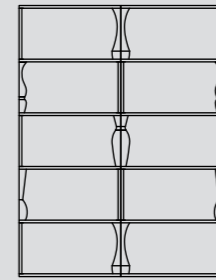

338

260

250

269

40

300

237

33

250

262

32

70

185

140

160

180

44

90

180

30

100

305

215

25