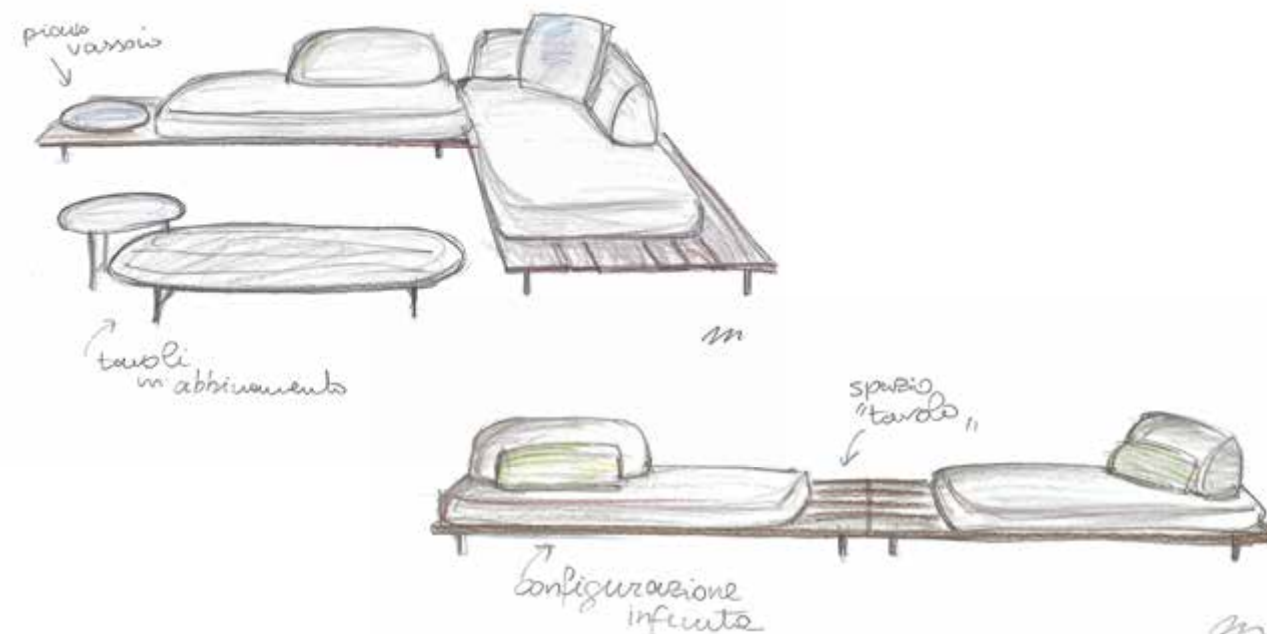

Back cushion 50x30 cm

Item	Description
RTCUSCRP29	Back cushion, chartreuse
RTCUSCRPP40	Back cushion, ice
RTCUSCRPP43	Back cushion, carmide 11
RTCUSCRPP42	Back cushion, leofanto 1

Calipso

design by Ilaria Marelli

Calipso

design by Ilaria Marelli

1

FLOATING RAFT:

made of wide teakwood slats, the Calypso platform floats from the ground, thanks to the invisible central legs.

2

TAKE YOUR SEAT:

the weighted, antislip and ultra-comfortable cushions may be placed everywhere on the platform, allowing a versatile use of the space.