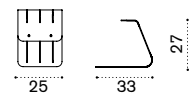

Shoe holder