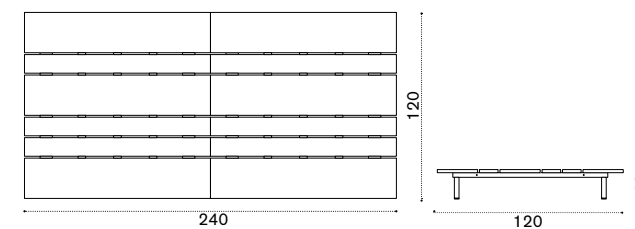

Calipso

Ilaria Marelli
Collection composed of:
/ seat module 120x120cm
/ seat module 120x180cm
/ seat module 120x240cm
/ coffee tables / cushions.

Material - Frame

Natural Teak

Aluminium
Dark Grey

Ceramic Stone
Ice White

Ceramic Stone
Emperador Extra
Brown

Enamelled
Lava Stone
Acquamarina

Polyolefins soft
Ivory Melange

Polyolefins
Aquamarine

Polyolefins
Elitis Corsaro
Acquamarine

Rain cover

Ethi-Care

Calipso

Module 120x120

Item

●● CPBAM1T1DG

Description

Teak + alu. Dark grey

Module 120x180

●● CPBAM2T1DG

Teak + alu. Dark grey

Module 120x240

●● CPBAM3T1DG

Teak + alu. Dark grey