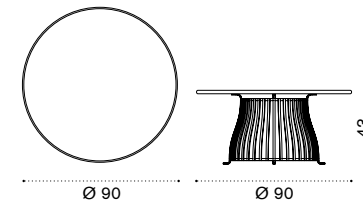

Coffee table Ø90 H43

→ 38

VXTCTM2D53PLSB	Ø90 h43, alu. mineral grey + white
VXTCTM2D53PLA	Ø90 h43, alu. mineral grey + ardesia
VXTCTM2D56PLSB	Ø90 h43, alu. bianco calcare + white
VXTCTM2D56PLA	Ø90 h43, alu. bianco calcare + ardesia

Outdoor Decor

61