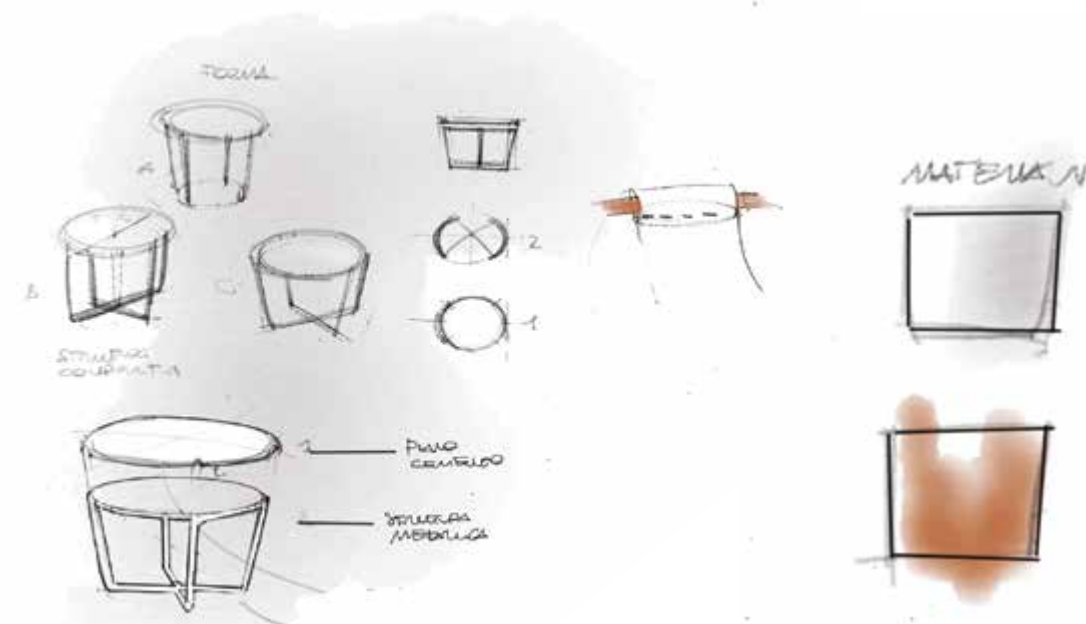

Sling

design by Studiopepe.

Studiopepe is a design and architecture agency founded in Milan in 2006, by Arianna Lelli Mami and Chiara Di Pinto.

Studiopepe's focus is on research through the use of a multidisciplinary approach: this includes interior design, product design, and creative consultancy.

The language they use for their projects is stratified, it combines poetic vision with a strong iconographic identity. Studiopepe deals with international commissioned projects as retail, hotels and private commissions.