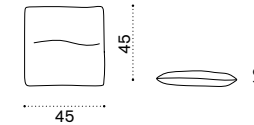

Back cushion 45x45 cm

Item	Description
RTCUSCQPP40	Back cushion, ice
RTCUSCQPP41	Back cushion, aegean blue
RTCUSCQPP42	Back cushion, leofanto 1
RTCUSCQPP43	Back cushion, carmide 11
RTCUSCQP29	Back cushion, chartreuse
RTCUSCQA54	Back cushion, amazone

Back cushion 50x30 cm