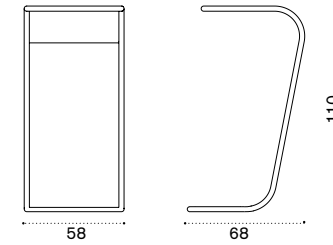

Ace

Shelter

Item	Description
ACSHD59	metal black red
ACSHD58	metal moss green
ACSHD43	metal warm white
ACSHD51	metal coffee brown

Side panels

ACPND59	metal black red
ACPND58	metal moss green
ACPND43	metal warm white
ACPND51	metal coffee brown