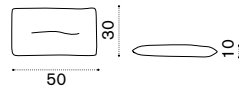

Calipso

Ilaria Marelli
Collection composed of:
seat module 120x120cm
/ seat module 120x180cm
/ seat module 120x240cm
/ coffee tables / cushions.

Back cushion 50x30

Item	Description
CPCUSCRO001	soft ivory melange
CPCUSCRO732	aquamarine
CPCUSCRO11140	elitis corsaro acquamarina

Back cushion 45x45

Item	Description
CPCUSCQO001	soft ivory melange
CPCUSCQA732	aquamarine
CPCUSCQO11440	elitis corsaro acquamarine