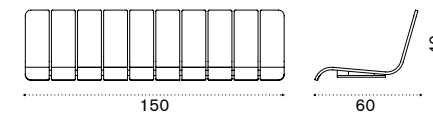

Seat L 150cm with backrest

● ACS21T1	Teak
● COVER651	Rain cover

Seat L 150cm without backrest

● ACS20T1	Teak
● COVER652	Rain cover

Seat L 60cm with backrest

● ACS11T1	Teak
● COVER652	Rain cover

Ace

Patrick Norguet
Collection composed of:
referee chair / bench / bag holder
/ shoes holder / storage / tray
/ free-standing panel.