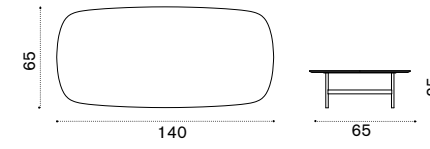

Coffee table Ø53 H7

Item	Description
 CPTCTH1DGLI	Dark grey + ice white
 CPTCTDGH1LEE	Dark grey + brown
 CPTCTDGH1PSP	Dark grey + acquamarina

Coffee table Ø53 H33

Item	Description
 CPTCTH2DGLI	Dark grey + ice white
 CPTCTDGH2LEE	Dark grey + brown
 CPTCTDGH2PSP	Dark grey + acquamarina

Calipso

Coffee table 140x65x25H

Item	Description
 CPTCRM2DGLI	Dark grey + ice white
 CPTCRM2DGLEE	Dark grey + brown

Coffee table 80x35x7H

Item	Description
 CPTCRM1DGLI	Dark grey + ice white
 CPTCRM1DGLEE	Dark grey + brown