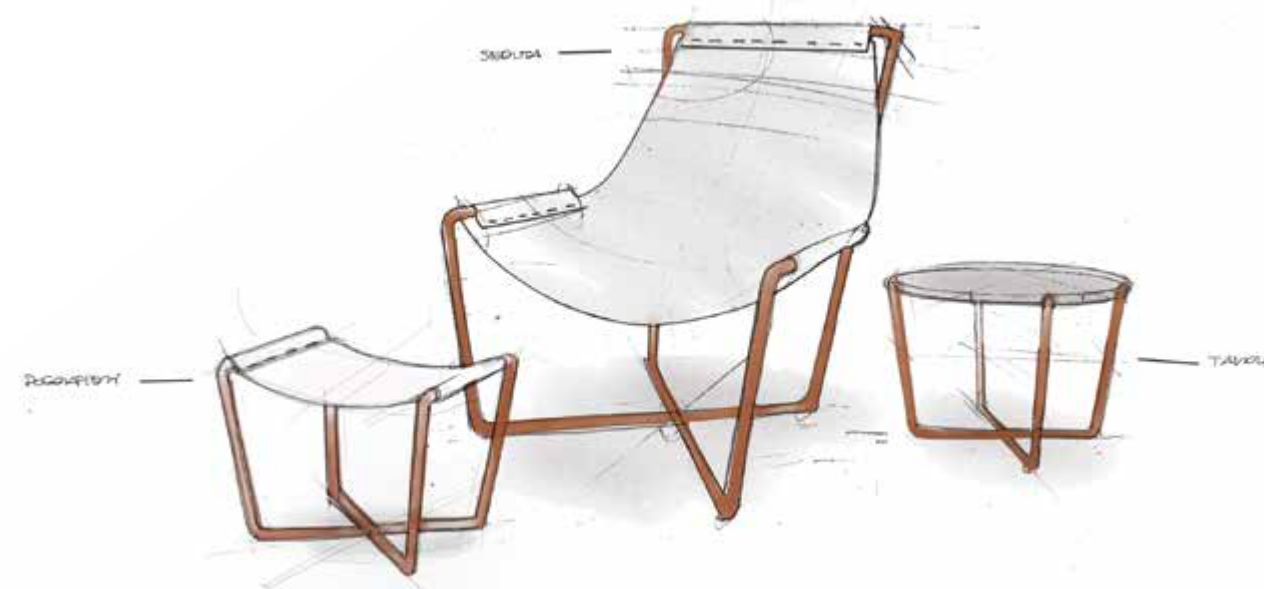

Sling

design by Studiopepe.

1

CRADLE-TO-CRADLE:

unbeatable comfort for the new SLING chair, thanks to its “cradle” shape encouraging lazy moves and snoozy sleeps.

2

THE BRONZE ERA:

new metallic bronze finishes for the strong steel frame. Soft fabric tones match leather details. Perfect for outdoors, stylish as indoors.