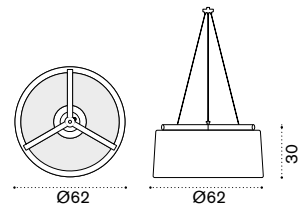

Bulb not included, depends on the bulb used according to European regulations

Kilt lamp

1

FAMILY LIGHT:

with the design touch our the best selling Kilt family, the outdoor hanging Kilt lamp mixes a rounded teakwood frame with outdoor rope for an organic and contemporary look.