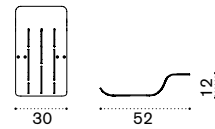

Alu. warm white

● ACTRCM4D51

Alu. coffee brown

Ace

Patrick Norguet
Collection composed of:
referee chair / bench / bag holder
/ shoes holder / storage / tray
/ free-standing panel.

Bag holder 30x52

Item	Description
● ACPZM1D59	Alu. black red
● ACPZM1D58	Alu. moss green
○ ACPZM1D43	Alu. warm white
● ACPZM1D51	Alu. coffee brown