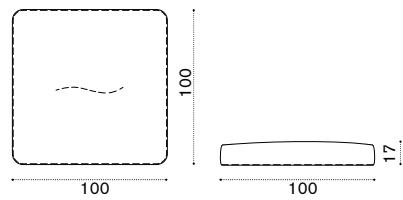

Ilaria Marelli
 Collection composed of:
 / seat module 120x120cm
 / seat module 120x180cm
 / seat module 120x240cm
 / coffee tables / cushions.

Cushion 100x100

Item	Description
● CPCUM1O001	soft ivory melange
● CPCUM1O732	aquamarine