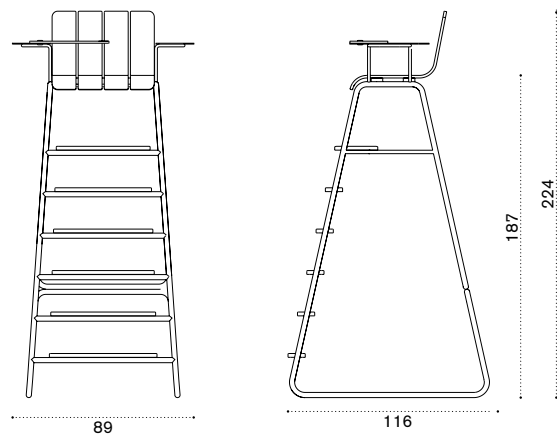

Seat L 150cm with backrest

● ACS21T1	Teak
● COVER651	Rain cover

Seat L 150cm without backrest

● ACS20T1	Teak
● COVER652	Rain cover

Seat L 60cm with backrest

● ACS11T1	Teak
● COVER652	Rain cover

Ace

Patrick Norguet
Collection composed of:
referee chair / bench / bag holder
/ shoes holder / storage / tray
/ free-standing panel.

Seat L 60cm without backrest

Item	Description
ACS10T1	Teak
COVER652	Rain cover

Black cork tray

Item	Description
ACVSM1BC	Black cork
COVER655	Rain cover

Referee chair

ACSAD59T1	Teak + metal black red
ACSAD58T1	Teak + metal moss green
ACSAD43T1	Teak + metal warm white
ACSAD51T1	Teak + metal coffee brown