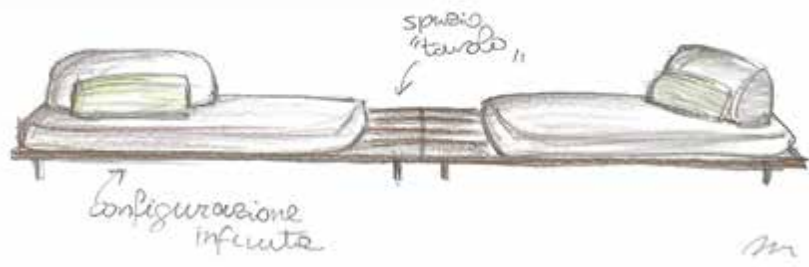

Ethimo
tel +39 0761 300 444 – info@ethimo.com

Via La Nova, 6A – 01030 – Vitorchiano VT (Italy)
Milan / Rome / Viterbo / London / Paris / Cannes / Köln

ethimo.com