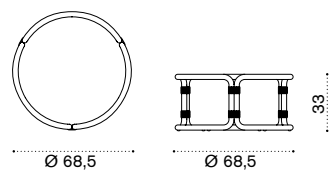

Coffee table Ø68,5 H33

Item	Description
RTTCTM2H1T5MM	Pickled teak + mosaic marble
RTTCTM2H1T5PSL	Pickled teak + london smoke
RTTCTM2H1T5MC	Pickled teak + cipollino marble
RTTCTM2H1T5MS	Pickled teak + statuary marble
COVER646	Rain cover ..x.x..