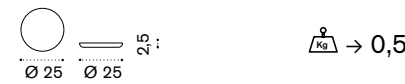

Venexia

Luca Nichetto
Collection composed of: lounge armchair
/ 2 seater sofa / back end module
/ cup holder / coffee table.

Material Frame	Material Table top	Fabrics	Fabrics	Cup holder	Rain cover
Aluminium Mineral Grey	Enamelled Lava Stone Opaque White	Acrylic Lichen	Acrylic Lichen Melange	Pickled Teak	Ethi-Care
Aluminium Bianco Calcare	Lava Stone Ardesia	Acrylic Linen Color	Polyester Orange		
		Acrylic Lichen Twill	Polyester Rubelli Orange stripe		

Lounge armchair

→ 26

Item	Description
VXPLD53	Aluminium mineral grey
VXPLD56	Aluminium bianco calcare
VXCUPLA46	Cushion (seat+3back), lichen
VXCUPLA49	Cushion (seat+3back), linen color

2 seater sofa

→ 40,5

Item	Description
VXD2D53	Aluminium mineral grey
VXD2D56	Aluminium bianco calcare
VXCUD2A46	Cushion (seat+5back), lichen
VXCUD2A49	Cushion (seat+5back), linen color

60

Ethimo

Back end module left

→ 35

Item	Description
VXFSD53	Aluminium mineral grey
VXFSD56	Aluminium bianco calcare
VXCUGA46	Cushion (seat+4back), lichen
VXCUGA49	Cushion (seat+4back), linen color

Back end module right

→ 35

Item	Description
VXFDD53	Aluminium mineral grey
VXFDD56	Aluminium bianco calcare
VXCUGA46	Cushion (seat+4back), lichen
VXCUGA49	Cushion (seat+4back), linen color

Complementary back cushion 40x40

Cup holder Ø25

Item	Description
VXCUSCM1A47	Back cushion, lichen melange
VXCUSCM1A48	Back cushion, lichen twill
VXCUSCM1P09	Back cushion, orange stripe
VXCUSCM1TR18	Back cushion, orange

VXPBT5	Cup holder, pickled teak

Coffee table Ø60 H48

→ 16,5

VXTCTM1D53PLSB	Ø60 h48, alu. mineral grey + white
VXTCTM1D53PLA	Ø60 h48, alu. mineral grey + ardesia
VXTCTM1D56PLSB	Ø60 h48, alu. bianco calcare + white
VXTCTM1D56PLA	Ø60 h48, alu. bianco calcare + ardesia

Coffee table Ø90 H43

→ 38