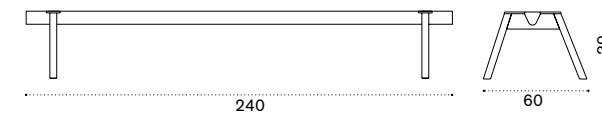

● ACTRCM3D59

Alu. black red

● ACTRCM3D58

Alu. moss green

○ ACTRCM3D43

Alu. warm white

● ACTRCM3D51

Alu. coffee brown

Beam L 300 with legs