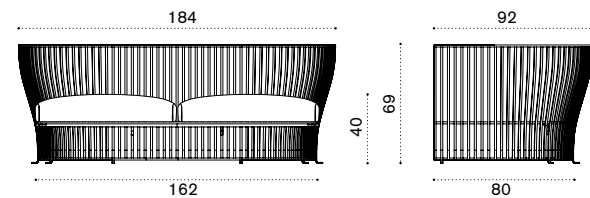

Lounge armchair

→ 26

Item	Description
VXPLD53	Aluminium mineral grey
VXPLD56	Aluminium bianco calcare
VXCUPLA46	Cushion (seat+3back), lichen
VXCUPLA49	Cushion (seat+3back), linen color

2 seater sofa

→ 40,5