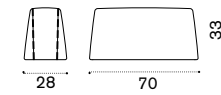

Calipso

Back cushion short

Item	Description
● CPCUSCM1O001	soft ivory melange
● CPCUSCM1O732	aquamarine

Back cushion long

Item	Description
● CPCUSCM2O001	soft ivory melange
● CPCUSCM2O732	aquamarine