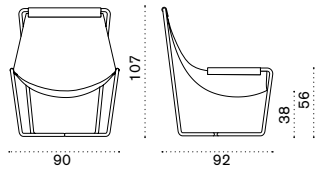

Sling

Sudiopepe.
Collection composed of:
/ armchair / coffee table / footstool.

Armchair

Item	Description
SLSES43O01	Warmwhite + Black
SLSES43O46	Warmwhite + Sand
SLSES48O01	Sepia black + Black
SLSES48O46	Sepia black + Sand
SLSES57O01	Ottone + Black
SLSES57O46	Ottone + Sand
SLSESRO01	Warmred + Black
SLSESRO46	Warmred + Sand
COVER648	Rain cover ..x.x..

Footstool

SLFTS43O01	Warmwhite + Black
SLFTS43O46	Warmwhite + Sand
SLFTS48O01	Sepia black + Black
SLFTS48O46	Sepia black + Sand
SLFTS57O01	Ottone + Black
SLFTS57O46	Ottone + Sand
SLFTSRO01	Warmred + Black
SLFTSRO46	Warmred + Sand
COVER649	Rain cover ..x.x..

Sling

Coffee table Ø53 H43 cm

Item	Description
SLTCTS43CS01	Warmwhite + White
SLTCTS43CS02	Warmwhite + Red stone
SLTCTS43CS03	Warmwhite + Purple
SLTCTS48CS01	Sepia black + White
SLTCTS48CS02	Sepia black + Red stone
SLTCTS48CS03	Sepia black + Purple
SLTCTS57CS01	Ottone + White
SLTCTS57CS02	Ottone + Red stone
SLTCTS57CS03	Ottone + Purple
SLTCTSRCS01	Warmred + White
SLTCTSRCS02	Warmred + Red stone
SLTCTSRCS03	Warmred + Purple
COVER650	Rain cover ..x.x..