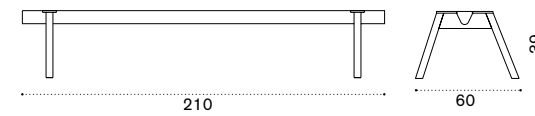

Beam L 210 with legs

● ACTRCM2D59

Alu. black red

● ACTRCM2D58

Alu. moss green

○ ACTRCM2D43

Alu. warm white

● ACTRCM2D51

Alu. coffee brown

Beam L 240 with legs