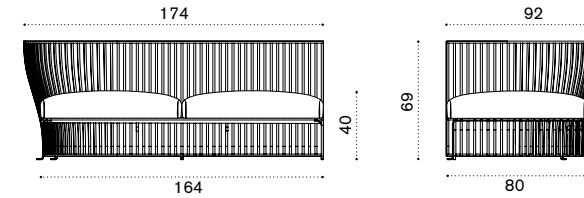

Back end module right

→ 35

Item	Description
VXFDD53	Aluminium mineral grey
VXFDD56	Aluminium bianco calcare
VXCUGA46	Cushion (seat+4back), lichen
VXCUGA49	Cushion (seat+4back), linen color