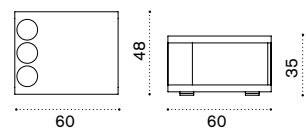

Storage

Item	Description
● ACPBD59	Alu. black red
● ACPBD58	Alu. moss green
○ ACPBD43	Alu. warm white
● ACPBD51	Alu. coffee brown