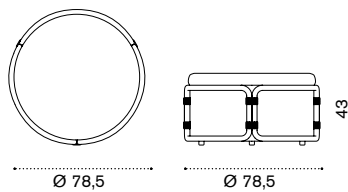

Rotin

Zanellato/Bortotto
Collection composed of:
2 seater sofa / lounge armchair
/ pouf / coffee table.

2 seater sofa

Item	Description
RTD2T5P13	Pickled teak + rust fabric
RTD2T5PP40	Pickled teak + ice fabric
RTD2T5PP41	Pickled teak + aegean blue fabric
COVER643	Rain cover ..x.x..

Lounge armchair

Item	Description
RTPLT5P13	Pickled teak + rust fabric
RTPLT5PP40	Pickled teak + ice fabric
RTPLT5PP41	Pickled teak + aegean blue fabric
COVER644	Rain cover ..x.x..

Pouf

Item	Description
RTPUT5P13	Pickled teak + rust fabric
RTPUT5PP40	Pickled teak + ice fabric
RTPUT5PP41	Pickled teak + aegean blue fabric
COVER645	Rain cover ..x.x..

Coffee table Ø68,5 H33

Item	Description
RTTCTM2H1T5MM	Pickled teak + mosaic marble
RTTCTM2H1T5PSL	Pickled teak + london smoke
RTTCTM2H1T5MC	Pickled teak + cipollino marble
RTTCTM2H1T5MS	Pickled teak + statuary marble
COVER646	Rain cover ..x.x..

Rotin

Coffee table Ø43,5 h42

Item	Description
RTTCTM1H2T5MC	Pickled teak + cipollino marble
RTTCTM1H2T5MS	Pickled teak + statuary marble
RTTCTM1H2T5MM	Pickled teak + mosaic marble
RTTCTM1H2T5PSL	Pickled teak + london smoke
COVER647	Rain cover ..x.x..

Back cushion 45x45 cm

Item	Description
RTCUSCQPP40	Back cushion, ice
RTCUSCQPP41	Back cushion, aegean blue
RTCUSCQPP42	Back cushion, leofanto 1
RTCUSCQPP43	Back cushion, carmide 11
RTCUSCQP29	Back cushion, chartreuse
RTCUSCQA54	Back cushion, amazone

Back cushion 50x30 cm

Item	Description
RTCUSCRP29	Back cushion, chartreuse
RTCUSCRPP40	Back cushion, ice
RTCUSCRPP43	Back cushion, carmide 11
RTCUSCRPP42	Back cushion, leofanto 1