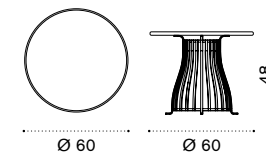

Coffee table Ø60 H48

→ 16,5

VXTCTM1D53PLSB	Ø60 h48, alu. mineral grey + white
VXTCTM1D53PLA	Ø60 h48, alu. mineral grey + ardesia
VXTCTM1D56PLSB	Ø60 h48, alu. bianco calcare + white
VXTCTM1D56PLA	Ø60 h48, alu. bianco calcare + ardesia