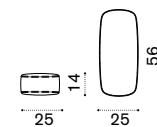

Armrest cushion

Item	Description
● CPCUBRO001	soft ivory melange
● CPCUBRO732	aquamarine