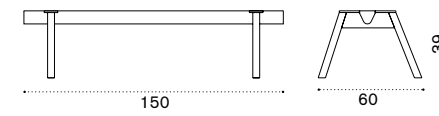

Aluminium
or Metal
Coffee Brown

Black Cork

Natural
Teak

Rain cover

Ethi-Care

Ace

Beam L 150 with legs

Item