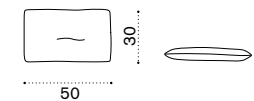

Item	Description
RTCUSCRP29	Back cushion, chartreuse
RTCUSCRPP40	Back cushion, ice
RTCUSCRPP43	Back cushion, carmide 11
RTCUSCRPP42	Back cushion, leofanto 1