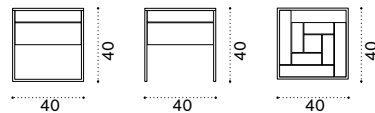

Material

Aluminium Warmwhite
+ Pickled Teak

Aluminium Coffee Brown
+ Natural Teak

Table lamp

Item	Description
  CULAD43T5	Warmwhite + pickled teak
  CULAD51T1	Coffee brown + teak

1

TRILOGY:

stool, side table and outdoor lamp in one product. buy one, take three.