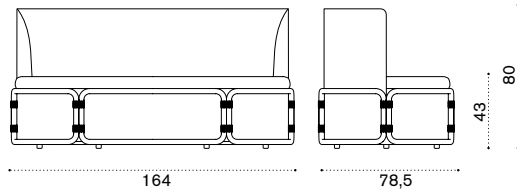

Rotin

Zanellato/Bortotto
Collection composed of:
2 seater sofa / lounge armchair
/ pouf / coffee table.

2 seater sofa

Item	Description
RTD2T5P13	Pickled teak + rust fabric
RTD2T5PP40	Pickled teak + ice fabric
RTD2T5PP41	Pickled teak + aegean blue fabric
COVER643	Rain cover ..x.x..

Lounge armchair