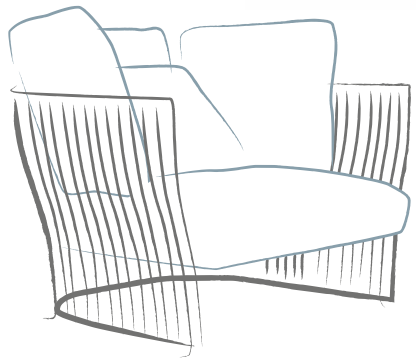

Ethimo
tel +39 0761 300 444 – info@ethimo.com

Via La Nova, 6A – 01030 – Vitorchiano VT (Italy)
Milan / Rome / Viterbo / London / Paris / Cannes / Köln

ethimo.com