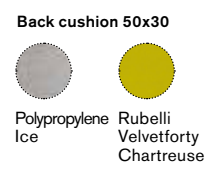

Rain cover

Sofa Fabrics

Mood Rust