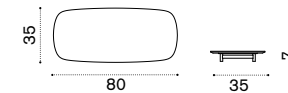

Calipso

Coffee table 140x65x25H

Item	Description
 CPTCRM2DGLI	Dark grey + ice white
 CPTCRM2DGLEE	Dark grey + brown

Coffee table 80x35x7H

Item	Description
 CPTCRM1DGLI	Dark grey + ice white
 CPTCRM1DGLEE	Dark grey + brown