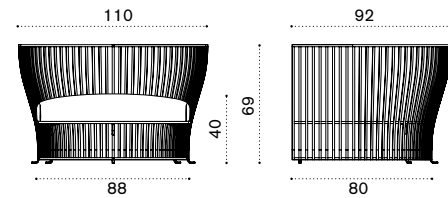

Lounge armchair

→ 26

Item	Description
VXPLD53	Aluminium mineral grey
VXPLD56	Aluminium bianco calcare
VXCUPLA46	Cushion (seat+3back), lichen
VXCUPLA49	Cushion (seat+3back), linen color