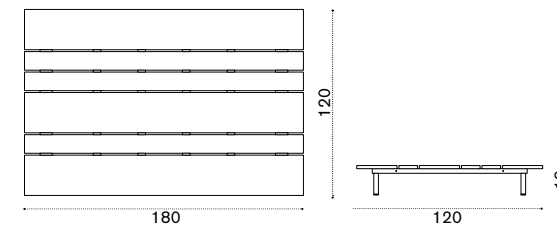

Module 120x240

●● CPBAM3T1DG

Teak + alu. Dark grey