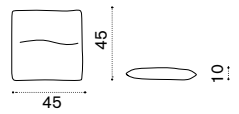

Coffee table Ø53 H7

Item	Description
CPTCTH1DGLI	Dark grey + ice white
CPTCTDGH1LEE	Dark grey + brown
CPTCTDGH1PSP	Dark grey + acquamarina