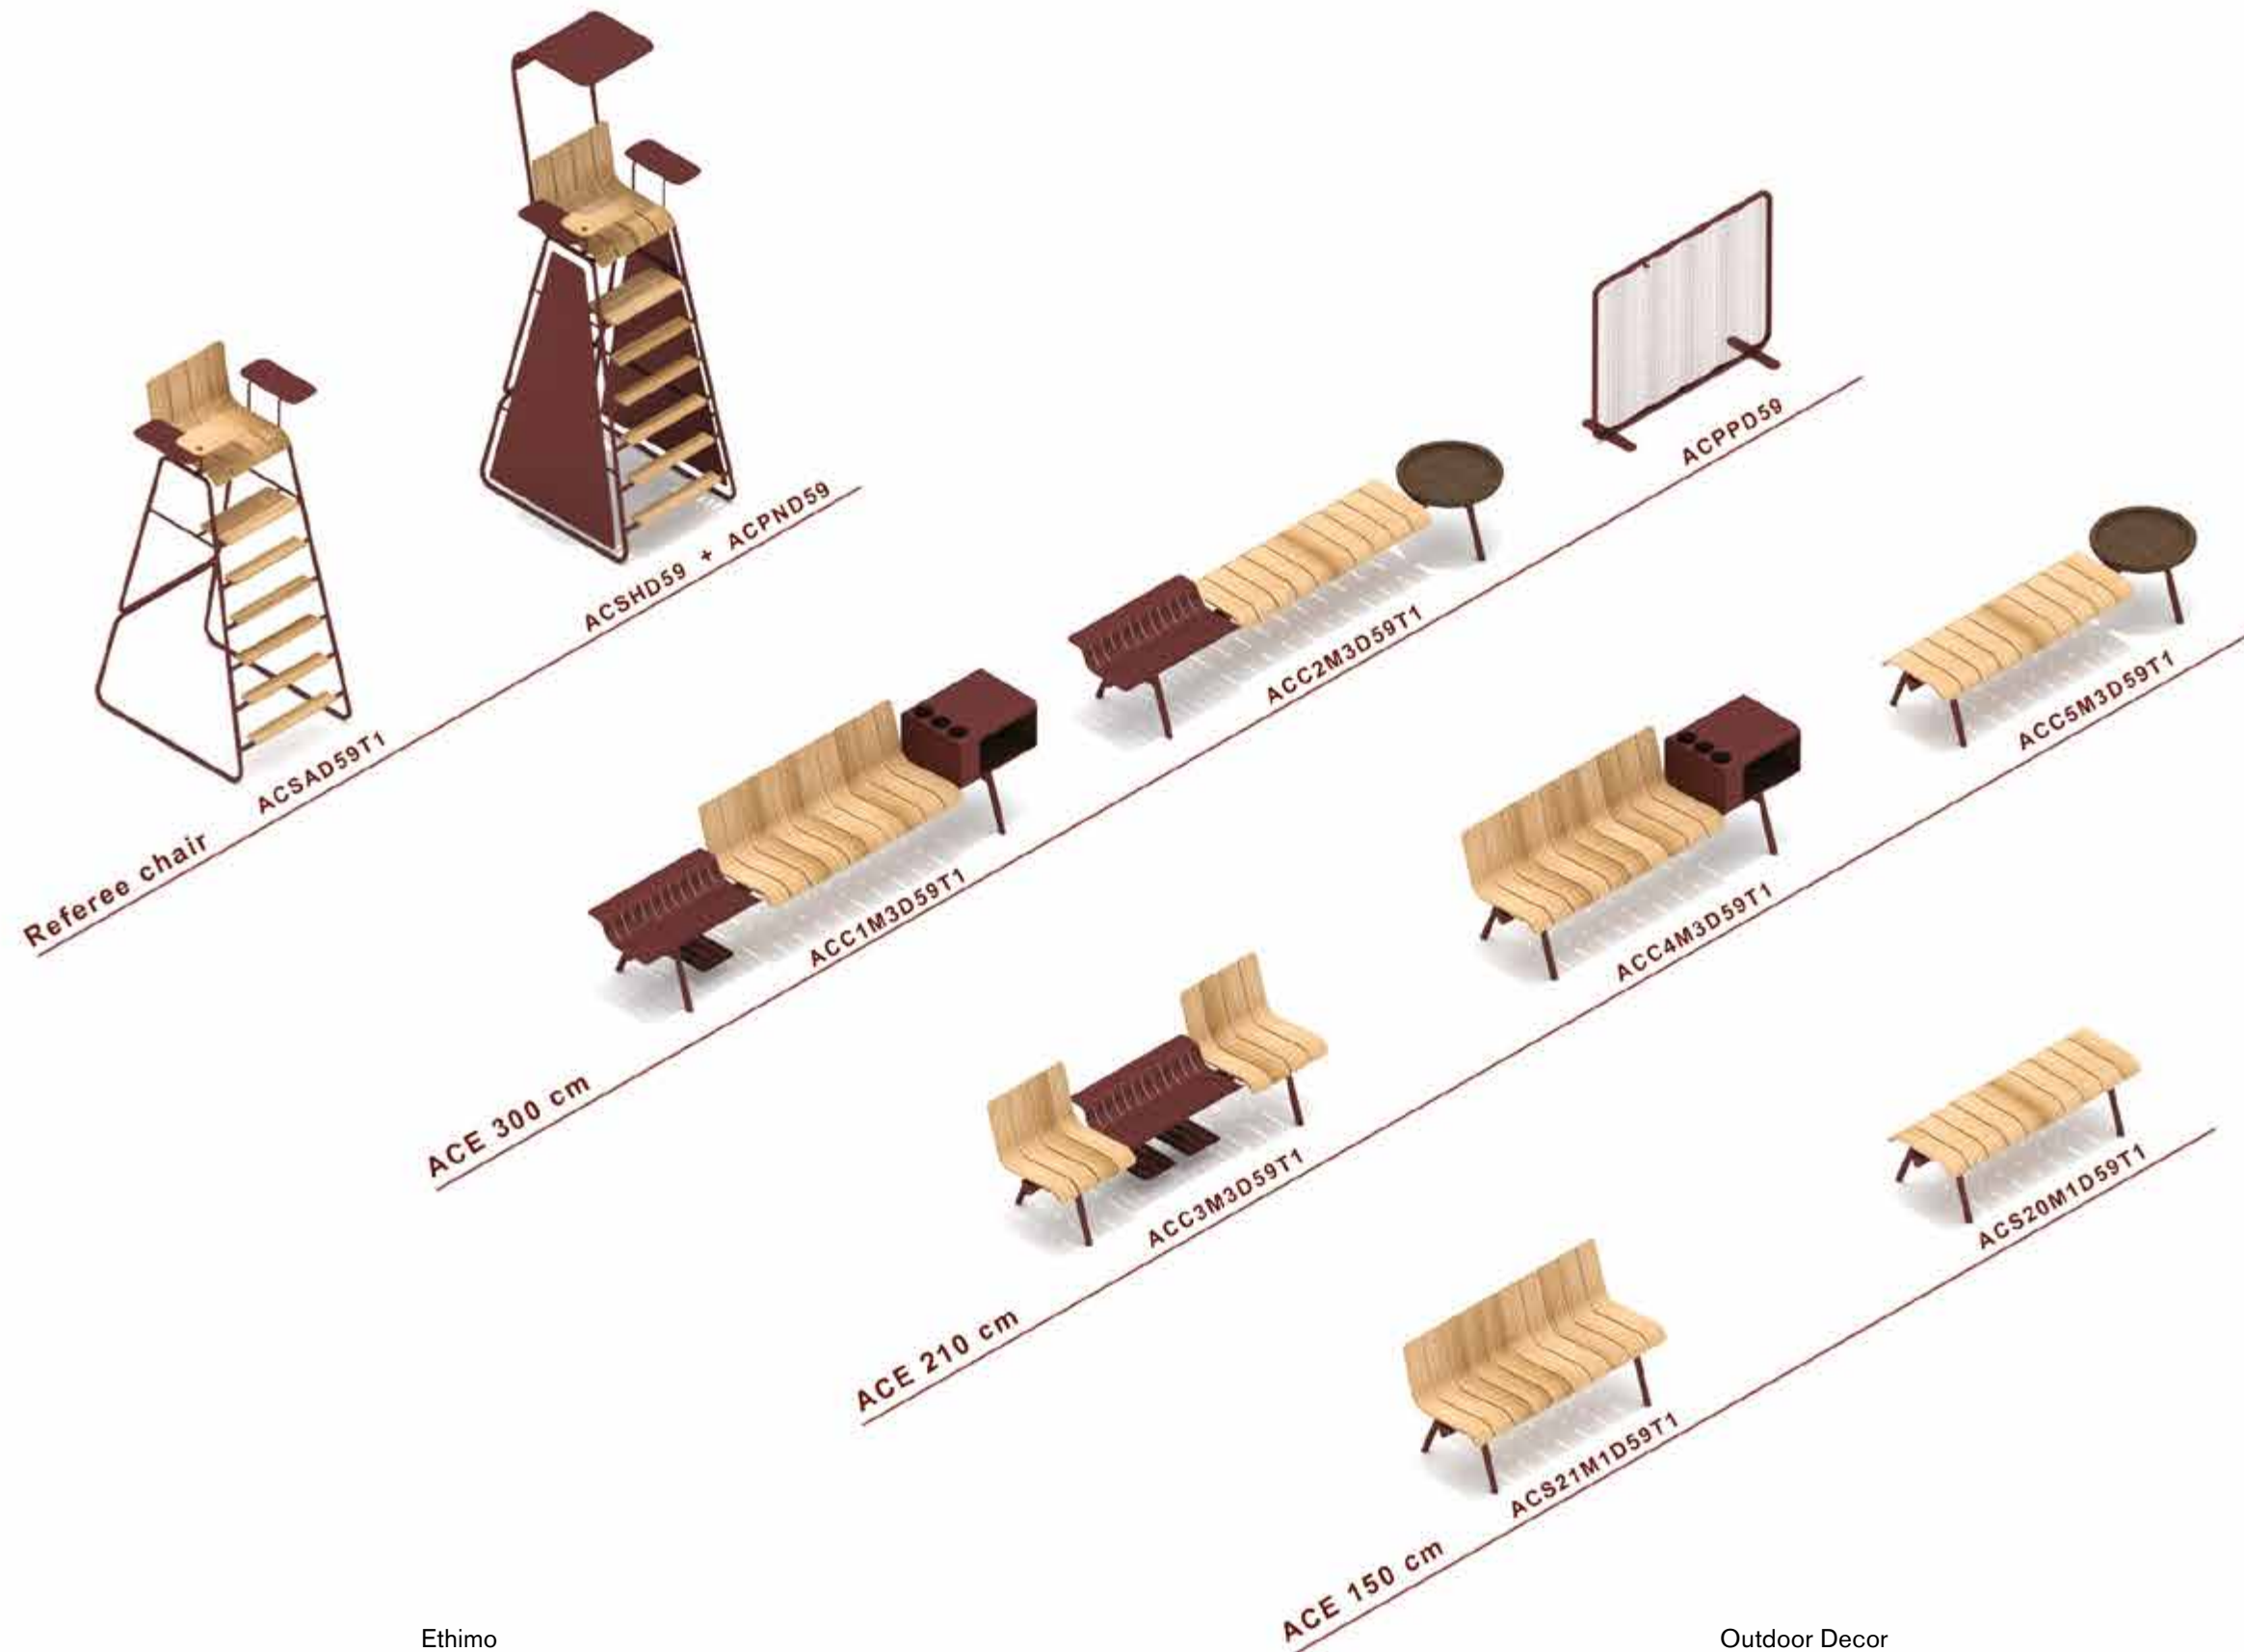

Ace collection

Swing

design by Patrick Norguet

1

THE STILISH CANOPY:

part of the SWING best selling product family, the canopy is made of teakwood slats and lightweight fabric, on a strong alumium frame.

Soft shape and rounded corners make the canopy the most stylish products within the SWING collection.

2

GO VERTICAL:

vertical solid teakwood slats, as backrest and unforgettable product signature.

3

ITALIAN CHAMPION:

SWING is made in Italy by the Ethimo production team. A bit of foreign quality wood, with Italian aluminum, Steel and Outdoor fabrics, make SWING an outdoor furniture champion collection.