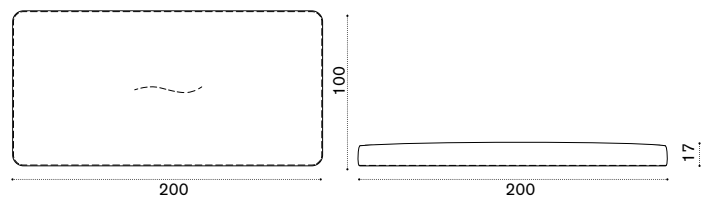

Calipso

Back cushion short

Item	Description
● CPCUSCM1O001	soft ivory melange
● CPCUSCM1O732	aquamarine

Back cushion long

Item	Description
● CPCUSCM2O001	soft ivory melange
● CPCUSCM2O732	aquamarine

Armrest cushion

Item	Description
● CPCUBRO001	soft ivory melange
● CPCUBRO732	aquamarine