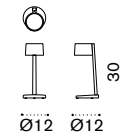

Marc Sadler
Collection composed of: table lamp
/ suspension lamp.

Material

Natural
Teak

Fabrics

Polyester
Bianco

Polyester
Argilla

Polyester
Argento

Polyester
Ruggine

Polyester
Rosa

Polyester
Ottanio

Polyester
Notte

Polyester
Biliardo

Polyester
Lacca

Table lamp

Item

	GALAT1P101IG	Teak + Bianco polyester
	GALAT1P104IG	Teak + Argilla polyester
	GALAT1P116IG	Teak + Argento polyester
	GALAT1P119IG	Teak + Ruggine polyester
	GALAT1P121IG	Teak + Rosa polyester
	GALAT1P133IG	Teak + Ottanio polyester
	GALAT1P138IG	Teak + Notte polyester
	GALAT1P140IG	Teak + Biliardo polyester
	GALAT1P145IG	Teak + Lacca polyester

Description

Suspension lamp

	GALAST1P101IG	Teak + Bianco polyester
	GALAST1P104IG	Teak + Argilla polyester
	GALAST1P116IG	Teak + Argento polyester
	GALAST1P119IG	Teak + Ruggine polyester
	GALAST1P121IG	Teak + Rosa polyester
	GALAST1P133IG	Teak + Ottanio polyester
	GALAST1P138IG	Teak + Notte polyester
	GALAST1P140IG	Teak + Biliardo polyester
	GALAST1P145IG	Teak + Lacca polyester