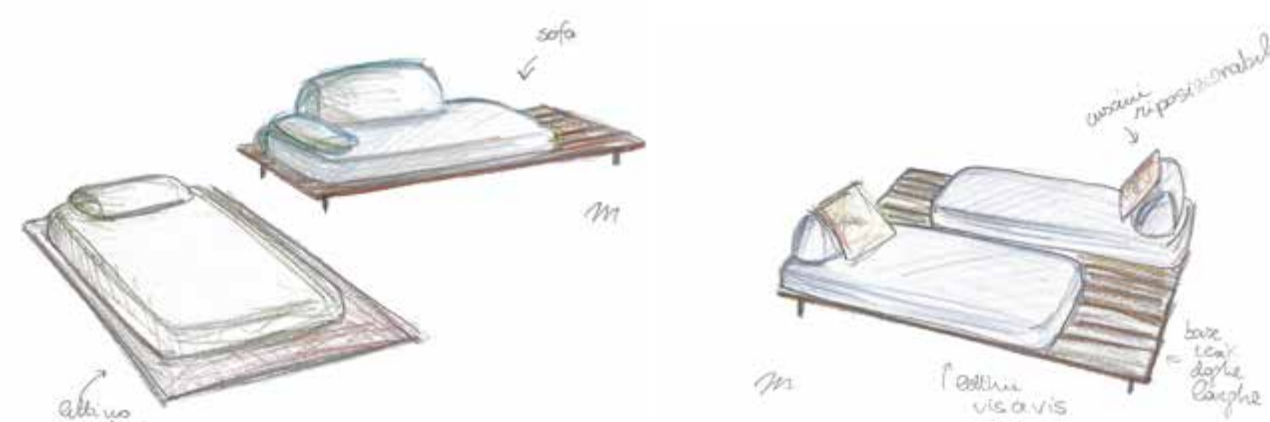

Calipso

design by Ilaria Marelli

1

FLOATING RAFT:

made of wide teakwood slats, the Calypso platform floats from the ground, thanks to the invisible central legs.

2

TAKE YOUR SEAT:

the weighted, antislip and ultra-comfortable cushions may be placed everywhere on the platform, allowing a versatile use of the space.