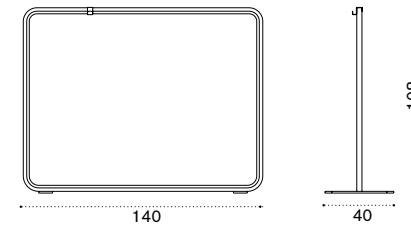

Ace

Freestand perforated corrugated panel

Item	Description
● ACPD59	Alu. black red
● ACPD58	Alu. moss green
○ ACPD43	Alu. warm white
● ACPD51	Alu. coffee brown

Seat L 150cm with backrest