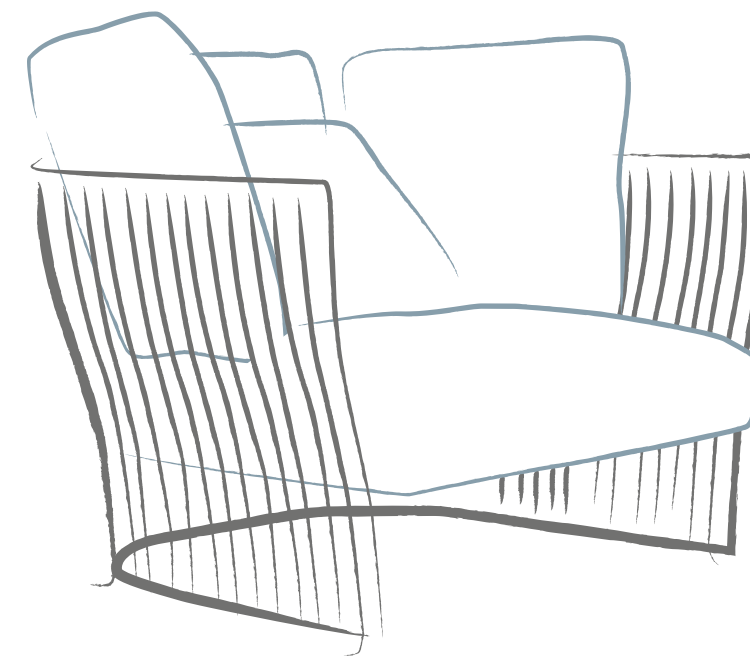

Venexia

design by Luca Nichetto

Luca Nichetto was born in 1976 in Venice.

He studied at the city's Istituto statale d'arte, before undertaking a degree in industrial design at the Università luav di Venezia, from which he graduated in 1998. In 1999, Nichetto began his professional career with Murano-based glass maker Salviati, later becoming a product designer and consultant for lighting company Foscarini. In 2006, he founded his eponymous practice in Venice. In 2011 he moved to Stockholm, Sweden, to open a second studio and he continues to live in and work from this city. Over the course of his career, Nichetto has served as art director for many international design brands and he has developed an in-depth knowledge of the design industry. Nichetto's work has been exhibited worldwide and has been the subject of retrospectives in cities such as Venice, London, Paris and Stockholm. He has been awarded numerous international design awards for his highly researched, innovative design projects, which range across products, furniture and accessories, as well as incorporating architecture and exhibition design.