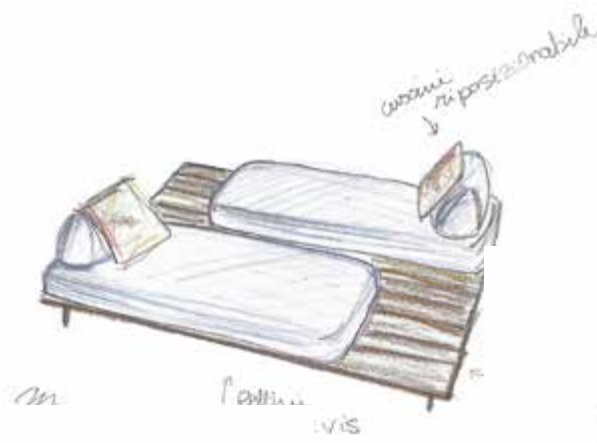

Ethimo
tel +39 0761 300 444 – info@ethimo.com

Via La Nova, 6A – 01030 – Vitorchiano VT (Italy)
Milan / Rome / Viterbo / London / Paris / Cannes / Köln

ethimo.com