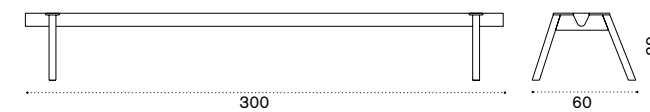

● ACTRCM4D59

Alu. black red

● ACTRCM4D58

Alu. moss green

○ ACTRCM4D43

Alu. warm white

● ACTRCM4D51

Alu. coffee brown