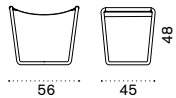

Sling

Coffee table Ø53 H43 cm

Item	Description
 SLTCTS43CS01	Warmwhite + White
 SLTCTS43CS02	Warmwhite + Red stone
 SLTCTS43CS03	Warmwhite + Purple
 SLTCTS48CS01	Sepia black + White
 SLTCTS48CS02	Sepia black + Red stone
 SLTCTS48CS03	Sepia black + Purple
 SLTCTS57CS01	Ottone + White
 SLTCTS57CS02	Ottone + Red stone
 SLTCTS57CS03	Ottone + Purple
 SLTCTSRCS01	Warmred + White
 SLTCTSRCS02	Warmred + Red stone
 SLTCTSRCS03	Warmred + Purple
<hr/>	
 COVER650	Rain cover ..x.x..