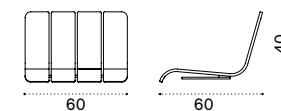

Seat L 150cm with backrest

● ACS21T1	Teak
● COVER651	Rain cover

Seat L 150cm without backrest

● ACS20T1	Teak
● COVER652	Rain cover

Seat L 60cm with backrest

● ACS11T1	Teak
● COVER652	Rain cover

Ace

Patrick Norguet
Collection composed of:
referee chair / bench / bag holder
/ shoes holder / storage / tray
/ free-standing panel.