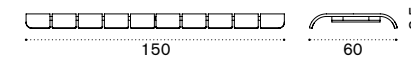

Seat L 150cm with backrest

● ACS21T1	Teak
● COVER651	Rain cover

Seat L 150cm without backrest

● ACS20T1	Teak
● COVER652	Rain cover

Seat L 60cm with backrest

● ACS11T1	Teak
● COVER652	Rain cover

Ace

Patrick Norguet
Collection composed of:
referee chair / bench / bag holder
/ shoes holder / storage / tray
/ free-standing panel.