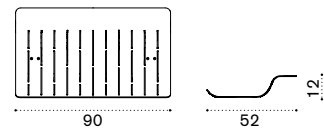

Bag holder 90X52