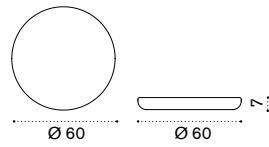

Ace

Patrick Norguet
Collection composed of:
referee chair / bench / bag holder
/ shoes holder / storage / tray
/ free-standing panel.

Seat L 60cm without backrest

Item	Description
ACS10T1	Teak
COVER652	Rain cover

Black cork tray

Item	Description
ACVSM1BC	Black cork
COVER655	Rain cover

Referee chair

ACSAD59T1	Teak + metal black red
ACSAD58T1	Teak + metal moss green
ACSAD43T1	Teak + metal warm white
ACSAD51T1	Teak + metal coffee brown

Ace

Shelter

Item	Description
ACSHD59	metal black red
ACSHD58	metal moss green
ACSHD43	metal warm white
ACSHD51	metal coffee brown

Side panels

ACPND59	metal black red
ACPND58	metal moss green
ACPND43	metal warm white
ACPND51	metal coffee brown