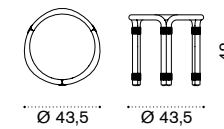

Rotin

Coffee table Ø43,5 h42