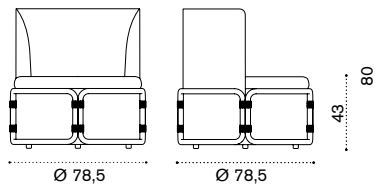

Rotin

Zanellato/Bortotto
Collection composed of:
2 seater sofa / lounge armchair
/ pouf / coffee table.

2 seater sofa

Item	Description
RTD2T5P13	Pickled teak + rust fabric
RTD2T5PP40	Pickled teak + ice fabric
RTD2T5PP41	Pickled teak + aegean blue fabric
COVER643	Rain cover ..x.x..

Lounge armchair

Item	Description
RTPLT5P13	Pickled teak + rust fabric
RTPLT5PP40	Pickled teak + ice fabric
RTPLT5PP41	Pickled teak + aegean blue fabric
COVER644	Rain cover ..x.x..

Pouf

Item	Description
RTPUT5P13	Pickled teak + rust fabric
RTPUT5PP40	Pickled teak + ice fabric
RTPUT5PP41	Pickled teak + aegean blue fabric
COVER645	Rain cover ..x.x..

Coffee table Ø68,5 H33

Item	Description
RTTCTM2H1T5MM	Pickled teak + mosaic marble
RTTCTM2H1T5PSL	Pickled teak + london smoke
RTTCTM2H1T5MC	Pickled teak + cipollino marble
RTTCTM2H1T5MS	Pickled teak + statuary marble
COVER646	Rain cover ..x.x..

Rotin

Coffee table Ø43,5 h42

Item	Description
RTTCTM1H2T5MC	Pickled teak + cipollino marble
RTTCTM1H2T5MS	Pickled teak + statuary marble
RTTCTM1H2T5MM	Pickled teak + mosaic marble
RTTCTM1H2T5PSL	Pickled teak + london smoke
COVER647	Rain cover ..x.x..

Back cushion 45x45 cm

Item	Description
RTCUSCQPP40	Back cushion, ice
RTCUSCQPP41	Back cushion, aegean blue
RTCUSCQPP42	Back cushion, leofanto 1
RTCUSCQPP43	Back cushion, carmide 11
RTCUSCQP29	Back cushion, chartreuse
RTCUSCQA54	Back cushion, amazone

Back cushion 50x30 cm

Item	Description
RTCUSCRP29	Back cushion, chartreuse
RTCUSCRPP40	Back cushion, ice
RTCUSCRPP43	Back cushion, carmide 11
RTCUSCRPP42	Back cushion, leofanto 1