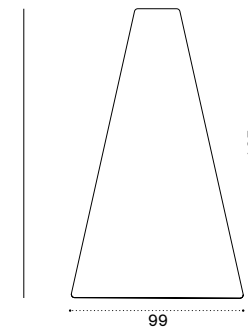

Ace

Patrick Norguet
Collection composed of:
referee chair / bench / bag holder
/ shoes holder / storage / tray
/ free-standing panel.

Seat L 60cm without backrest

Item	Description
ACS10T1	Teak
COVER652	Rain cover

Black cork tray

Item	Description
ACVSM1BC	Black cork
COVER655	Rain cover

Referee chair

ACSAD59T1	Teak + metal black red
ACSAD58T1	Teak + metal moss green
ACSAD43T1	Teak + metal warm white
ACSAD51T1	Teak + metal coffee brown

Ace

Shelter

Item	Description
ACSHD59	metal black red
ACSHD58	metal moss green
ACSHD43	metal warm white
ACSHD51	metal coffee brown

Side panels

ACPND59	metal black red
ACPND58	metal moss green
ACPND43	metal warm white
ACPND51	metal coffee brown