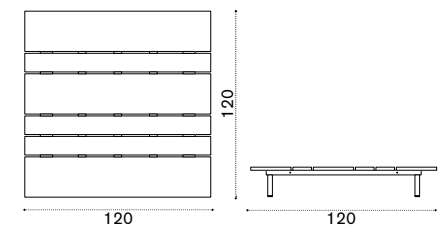

Calipso

Ilaria Marelli
Collection composed of:
/ seat module 120x120cm
/ seat module 120x180cm
/ seat module 120x240cm
/ coffee tables / cushions.

Material - Frame

Natural Teak

Aluminium
Dark Grey

Ceramic Stone
Ice White

Ceramic Stone
Emperador Extra
Brown

Enamelled
Lava Stone
Acquamarina

Polyolefins soft
Ivory Melange

Polyolefins
Aquamarine

Polyolefins
Elitis Corsaro
Acquamarine

Rain cover

Ethi-Care

Calipso

Module 120x120

Item

●● CPBAM1T1DG

Description

Teak + alu. Dark grey

Module 120x180

●● CPBAM2T1DG

Teak + alu. Dark grey