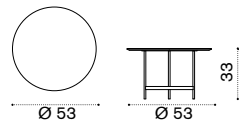

Coffee table Ø53 H7

Item	Description
 CPTCTH1DGLI	Dark grey + ice white
 CPTCTDGH1LEE	Dark grey + brown
 CPTCTDGH1PSP	Dark grey + acquamarina

Coffee table Ø53 H33

Item	Description
 CPTCTH2DGLI	Dark grey + ice white
 CPTCTDGH2LEE	Dark grey + brown
 CPTCTDGH2PSP	Dark grey + acquamarina