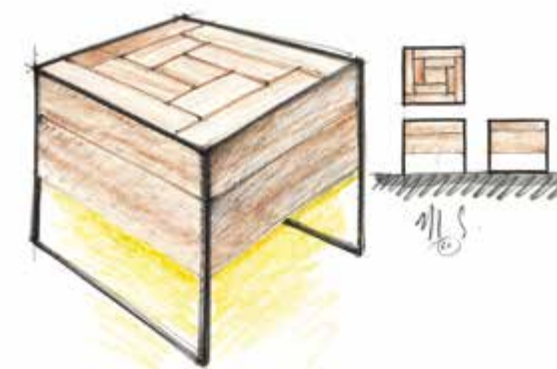

Tetris / Gaia

design by Marc Sadler

French, but born in Austria, Marc Sadler now lives in Milan. Experimentation with plastic materials, an underlying theme in his studies as well as a personal interest, has always taken a front seat in his activities as a designer. A citizen of the world (he has lived and worked in France, the United States, Asia, and Italy), he collaborates with many furniture companies as well as companies that manufacture small and large home appliances, lighting fixtures, and more strictly industrial products, and also works heavily in the athletic sector with collaborations spanning three decades.

A four-time winner of ADI's Compasso d'Oro for the Drop lamp (Flos, 1994), the Tite and Mite lamps (Foscarini, 2001), the Big bookcase (Caimi Brevetti, 2008), and the Bellevue refrigerated counter-ice cream display (IFI, 2014), he has received many other important international design awards as well.

His back protector, designed for Dainese, is in the MoMA's permanent design collection in New York and the Mite lamp, for Foscarini, is part of the Beaubourg's design collection in Paris.