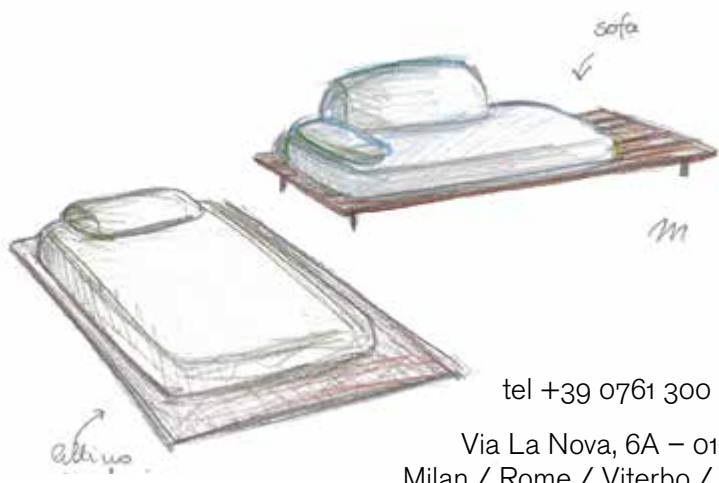

Ethimo
tel +39 0761 300 444 – info@ethimo.com

Via La Nova, 6A – 01030 – Vitorchiano VT (Italy)
Milan / Rome / Viterbo / London / Paris / Cannes / Köln

ethimo.com