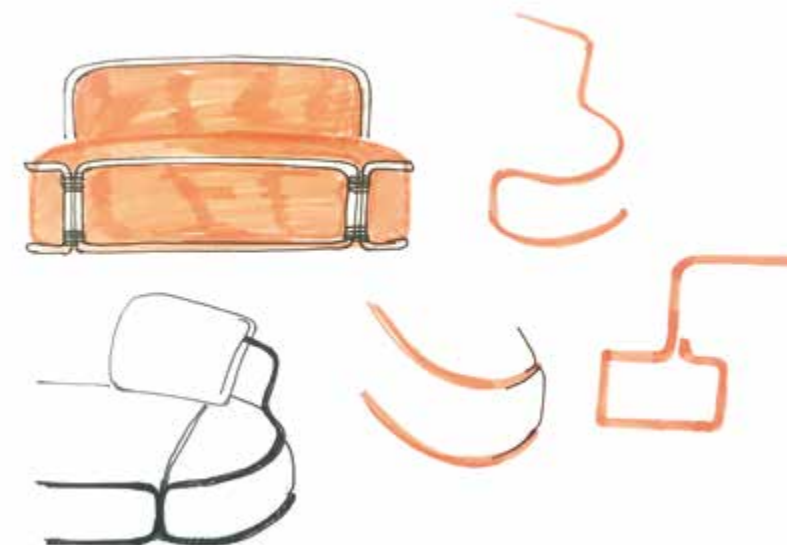

Rotin

design by Zanellato / Bortotto

ZB