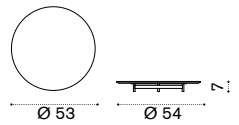

Coffee table Ø53 H7

Item	Description
 CPTCTH1DGLI	Dark grey + ice white
 CPTCTDGH1LEE	Dark grey + brown
 CPTCTDGH1PSP	Dark grey + acquamarina

Coffee table Ø53 H33

Item	Description
 CPTCTH2DGLI	Dark grey + ice white
 CPTCTDGH2LEE	Dark grey + brown
 CPTCTDGH2PSP	Dark grey + acquamarina