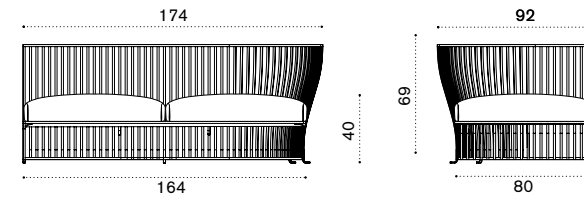

Back end module left

→ 35

Item	Description
VXFSD53	Aluminium mineral grey
VXFSD56	Aluminium bianco calcare
VXCUGA46	Cushion (seat+4back), lichen
VXCUGA49	Cushion (seat+4back), linen color