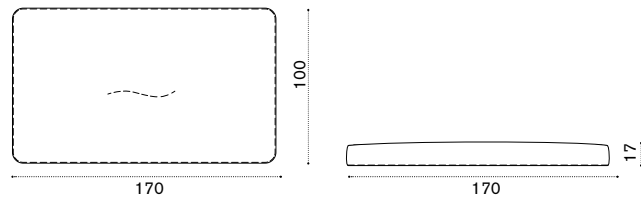

Cushion 200x100

Item	Description
● CPCUM3O001	soft ivory melange
● CPCUM3O732	aquamarine