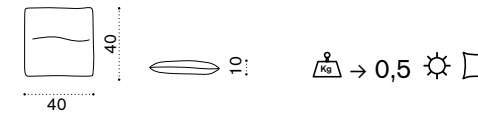

Complementary back cushion 40x40

Cup holder Ø25