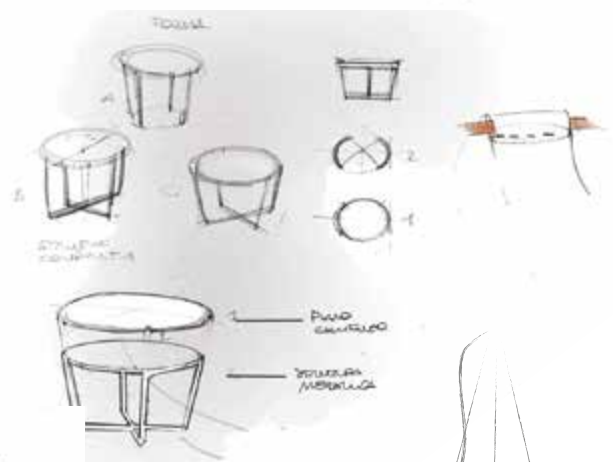

Ethimo
tel +39 0761 300 444 – info@ethimo.com

Via La Nova, 6A – 01030 – Vitorchiano VT (Italy)
Milan / Rome / Viterbo / London / Paris / Cannes / Köln

ethimo.com