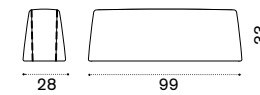

Calipso

Ilaria Marelli
Collection composed of:
/ seat module 120x120cm
/ seat module 120x180cm
/ seat module 120x240cm
/ coffee tables / cushions.

Cushion 100x100

Item	Description
● CPCUM1O001	soft ivory melange
● CPCUM1O732	aquamarine

Cushion 170x100

Item	Description
● CPCUM2O001	soft ivory melange
● CPCUM2O732	aquamarine

Cushion 200x100

Item	Description
● CPCUM3O001	soft ivory melange
● CPCUM3O732	aquamarine

Calipso

Back cushion short

Item	Description
● CPCUSCM1O001	soft ivory melange
● CPCUSCM1O732	aquamarine

Back cushion long

Item	Description
● CPCUSCM2O001	soft ivory melange
● CPCUSCM2O732	aquamarine

Armrest cushion

Item	Description
● CPCUBRO001	soft ivory melange
● CPCUBRO732	aquamarine