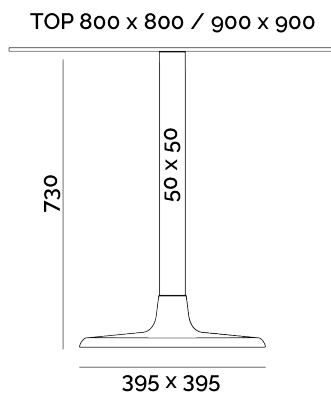

design by R&D DEPARTMENT

Capitol Line

Capitol is the brand-new PF Stile's line, entirely made of cast iron, with an essential yet strong and bold design. It has a particular square ballast, that makes this line unique and perfect for the contract world. It is available in three different heights and can be customized with various finishes.

Base Capitol

Standard finishes

3

03. Orange Peel Effect Black

Special finishes

5

6

7

8

05. Wrinkle White, 06. Wrinkle Cappuccino, 07. Wrinkle Grey, 08. Orange Peel Aluminum

Industrial paintings

9

10

11

12

13

14

09. Corten, 10. Rust, 11. Graphite Grey, 12. Coal Black, 13. Gunmetal, 14. Burnished Steel

Note

The industrial finishes are made with artisan procedures and there can be variations in color from production to production. Top measurements are indicative or recommended by PF STILE.