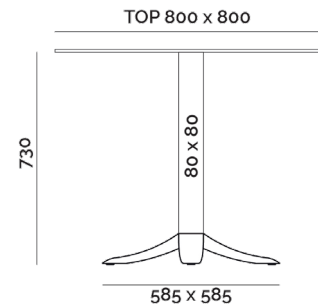

Petra Line

Petra, new PF STILE's creation, with a strong and bold design, is a timeless base that can perfectly fit every space of the contract world. The double version is available in standard height (720 mm), as well lounge and bar sizes on request.

Petra

PetraQ

Petra double

Standard finishes

3

03. Orange Peel Effect Black

Special finishes

5

6

7

8

05. Wrinkle White, 06. Wrinkle Cappuccino, 07. Wrinkle Grey, 08. Orange Peel Aluminum

Industrial paintings

9

10

11

12

13

14

09. Corten, 10. Rust, 11. Graphite Grey, 12. Coal Black, 13. Gunmetal, 14. Burnished Steel

Note

The industrial finishes are made with artisan procedures and there can be variations in color from production to production. Top measurements are indicative or recommended by PF STILE.