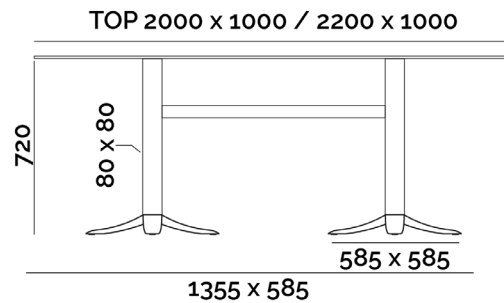

Petra double

Standard finishes

3

03. Orange Peel Effect Black

Special finishes

5

6

7

8

05. Wrinkle White, 06. Wrinkle Cappuccino, 07. Wrinkle Grey, 08. Orange Peel Aluminum

Industrial paintings

9

10

11

12

13

14

09. Corten, 10. Rust, 11. Graphite Grey, 12. Coal Black, 13. Gunmetal, 14. Burnished Steel

Note

The industrial finishes are made with artisan procedures and there can be variations in color from production to production. Top measurements are indicative or recommended by PF STILE.