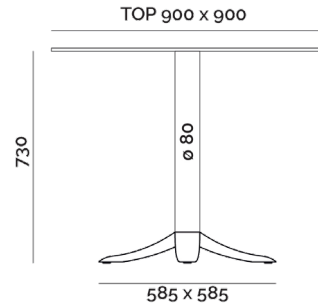

Petra Line

Petra, new PF STILE's creation, with a strong and bold design, is a timeless base that can perfectly fit every space of the contract world. The double version is available in standard height (720 mm), as well lounge and bar sizes on request.

Petra