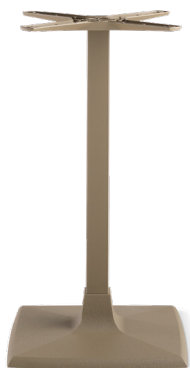

*The new
Cast Iron bases*

of  *STILE*[®]

2021

STZ
introduce you
our new collection

STZ[®]

The new Cast Iron bases

We designed these new cast iron bases to be functional, refined and minimalist at the same time. Capitol, Petra and Petra Double are the new arrivals amongst the cast iron collection. They are aesthetically diverse, but highly versatile, in order to be suitable for various environments. Original and refined shapes, standing out among more classic lines, are perfect for the ones who want to be different. Check them out!

Capitol Line
Capitol

Capitol Line
Capitol

design by R&D DEPARTMENT

Capitol Line

Capitol is the brand-new PF Stile's line, entirely made of cast iron, with an essential yet strong and bold design. It has a particular square ballast, that makes this line unique and perfect for the contract world. It is available in three different heights and can be customized with various finishes.

Base Capitol

Standard finishes

3

03. Orange Peel Effect Black

Special finishes

5

6

7

***Petra Line
Petra***

Petra Line
Petra double

Petra Line

Petra, new PF STILE's creation, with a strong and bold design, is a timeless base that can perfectly fit every space of the contract world. The double version is available in standard height (720 mm), as well lounge and bar sizes on request.