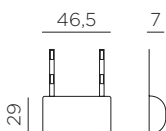

CUSCINO POGGIATESTA FOLIO

rosa quarzo