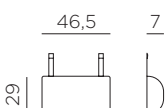

CUSCINO POGGIATESTA NET LOUNGE

rosa quarzo