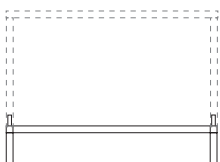

KIT CUBE 140X80 HIGH

aluminium