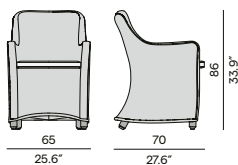

Discover San Diego

Dining arm chair