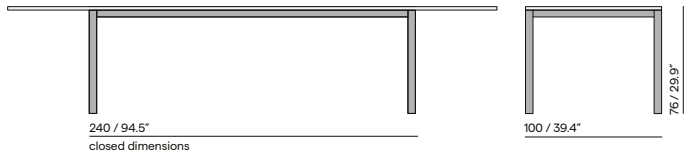

Discover Luna

Dining table (extendible 240-360cm)