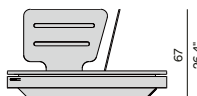

### Corner seat left/right - Quaryl®

140

55.1"

140

55.1"

117

46.1"

67