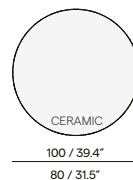

Discover Torsa

Counter table