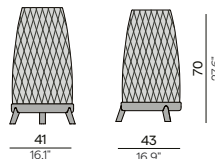

Outdoor lighting LED - large