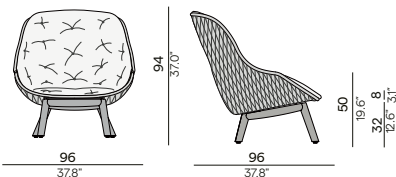

High back lounge chair