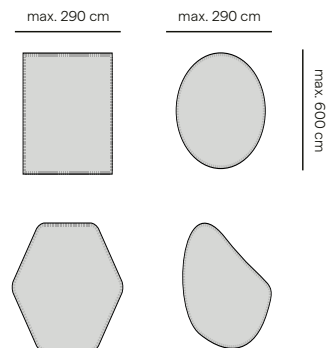

Possibility to customise

Nubo rugs can be ordered in custom sizes and shapes such as round, oval, square, rectangular, or other shapes.