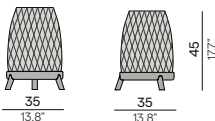

Outdoor lighting LED - medium