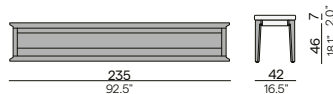

Materials & colours

Table base - table top
teak - teak

HFTB
teak
brushed

2H36
teak
brushed

HFTS
teak
scuro

2H37
teak
scuro

Features

- Adjustable feet

Dining table

Coffee table

Bench