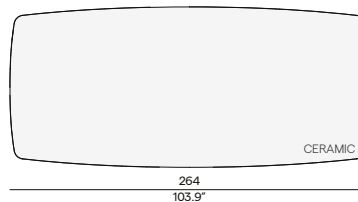

Discover Torsa

Counter table