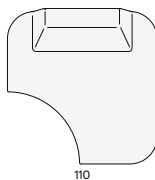

Left corner seat

110
43.3"