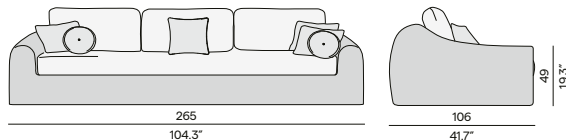

Materials & colours

Finishing
wicker 6mm

3W84
old grey
cord

Features

- Lounger with wheels

Discover River

Dining arm chair - round

1-seater

3-seater

Sunbed - small

Sunbed - large