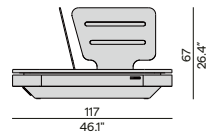

Materials & colours

Frame - Top plate
PCA - Quarryl®

AF08 Q8-Quaryl®
white by Villeroy&Boch®

Features

- Modular system
- Reclining back 30°

Discover Elements

280
110.2"

280
110.2"

117
46.1"

280
110.2"

280
110.2"

117
46.1"

82
32.3"

67
26.4"