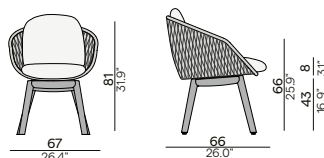

Discover Sandua

Dining arm chair