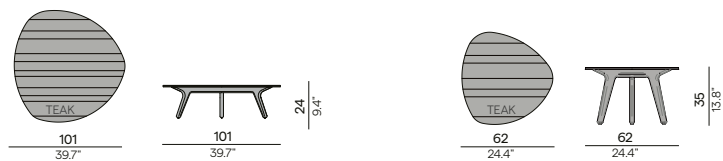

Organic coffee table