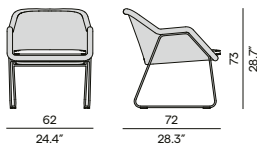

Materials & colours

Finishing
wicker 2mm

SF08
white
1W31
off white

SF10
lava
1W44
hazel

Dining arm chair

1-seater

Barstool - 80

Barstool - 60

Discover Mood