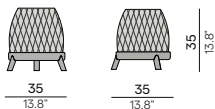

Outdoor lighting LED - small