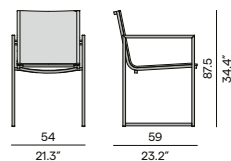

Dining arm chair - Textiles