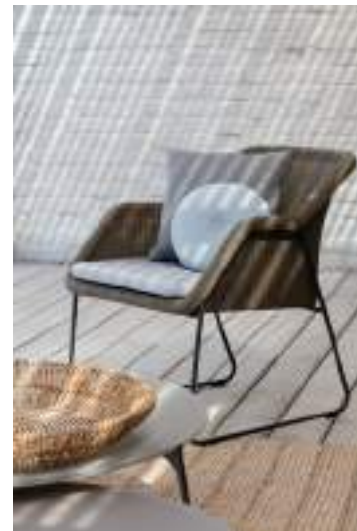

Mood | 1-seater

Mood

Designed by Stephane De Winter

Mood is a lightweight and durable resin wicker chair. Designed with translucence in mind, the chairs are available as high or low units. This collection also includes side tables in different sizes and finishes.

Discover Mood