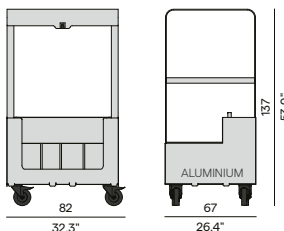

Materials & colours

Frame - finishing
PCSTS - alu

SF10 + AF10
lava

Features

- Modular system
- Reclining back 30°

Discover Air

Left end seat

264
103.9"

264
103.9"

Right end seat

264
103.9"

264
103.9"

Trolley