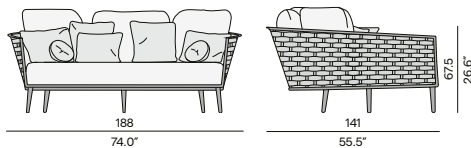

Cascade[•] designed by Stephane De Winter

Materials & colours

Frame - finishing
PCA - rope

AF08
white

3R02
silver
45mm

AF10
lava

3R03
anthracite
45mm

1-seater

3-seater

Daybed

Discover Cascade