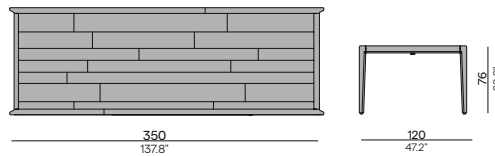

Dining table