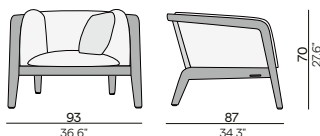

Discover Sunrise

1-seater