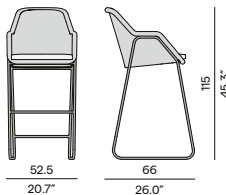

Barstool - 80