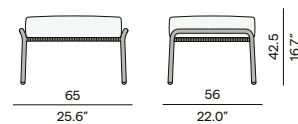

Medium footstool/sidetable