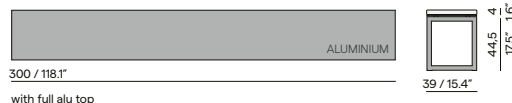

Bench

with full alu top