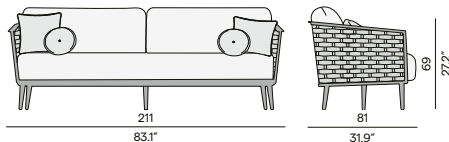

Cascade[•] designed by Stephane De Winter

Materials & colours

Frame - finishing
PCA - rope

AF08
white

3R02
silver
45mm

AF10
lava

3R03
anthracite
45mm

1-seater

3-seater

Daybed

Discover Cascade