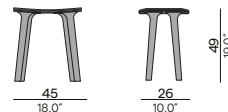

Materials & colours

Frame
Teak

HFTK
teak
natural

HFTN
brushed
teak nero

Features

- Stackable chair
- Removable back & seat cushion

Dining arm chair

Stool - 47

Counter stool - 61

Barstool - 61

Barstool - 79

Discover Solid