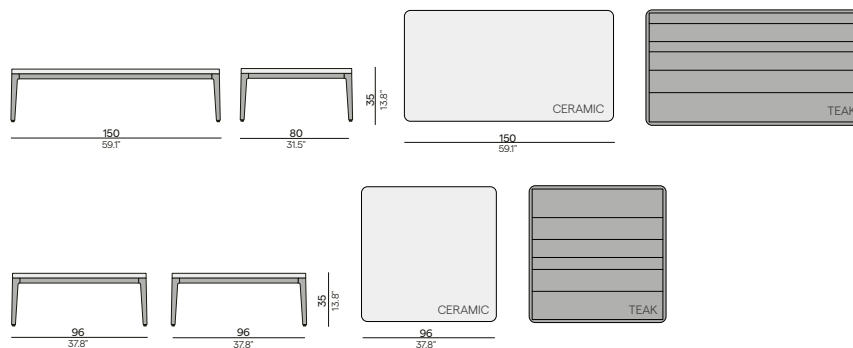

Discover Zendo Sense

Coffee table - 35h