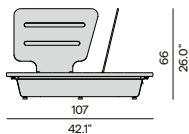

Materials & colours

Frame - finishing
PCSTS - alu

SF10 + AF10
lava

Features

- Modular system
- Reclining back 30°

Discover Air

Left end seat

264
103.9"

264
103.9"

Right end seat

264
103.9"

264
103.9"

Trolley