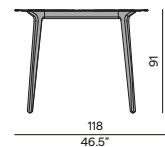

Discover Torsa

Counter table