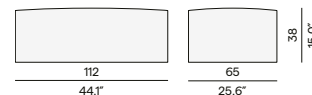

Touch pouf 112×65