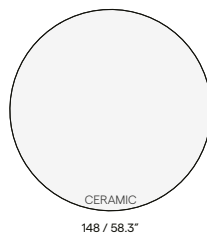

Discover Torsa

Counter table