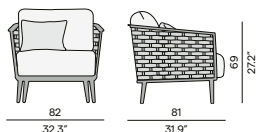

Cascade[•] designed by Stephane De Winter

Materials & colours

Frame - finishing
PCA - rope

AF08
white

3R02
silver
45mm

AF10
lava

3R03
anthracite
45mm

1-seater

3-seater

Daybed

Discover Cascade