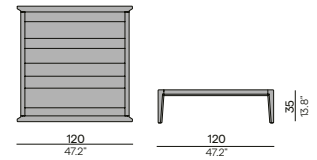

Coffee table