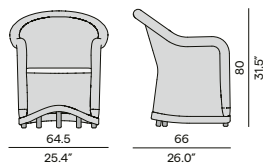

Discover River

Dining arm chair - round