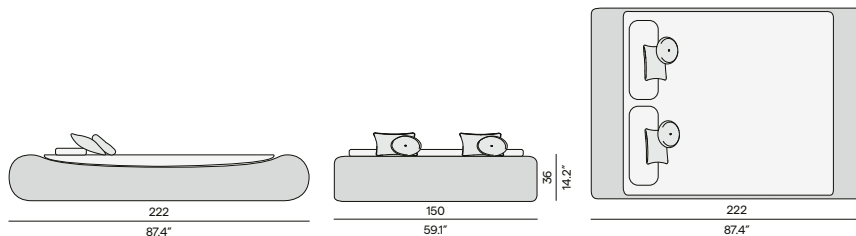

Sunbed - large