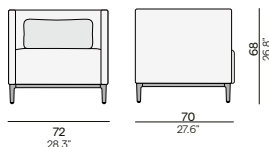

Zendo Sense® designed by Stephane de Winter

Materials & colours

Frame - modular (FBA)

PCA

AF08
white

AF10
lava

AF13
flint

Finishing - modular (FMO)

selected outdoor fabrics

C162
soft seal

C163
soft fawn

Table tops

- Teak (2H)
- Teak scuro (2H)
- Ceramic 12mm (5K)

Features

- Modular system
- Adjustable feet
- Module connector

Discover Zendo Sense

1-seater - club lounge

Footstool/sidetable

2-seater - club lounge

2,5-seater

Corner seat

Module connector