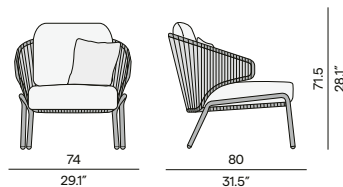

Materials & colours

Frame - finishing
PCSTS - rope

SF10 lava
1R01 bronze

SF10 lava
1R02 silver

SF13 flint
1R04 pepper

Dining arm chair

Barstool - 61

Barstool - 76

1-seater

Medium footstool/sidetable

Discover Radoc