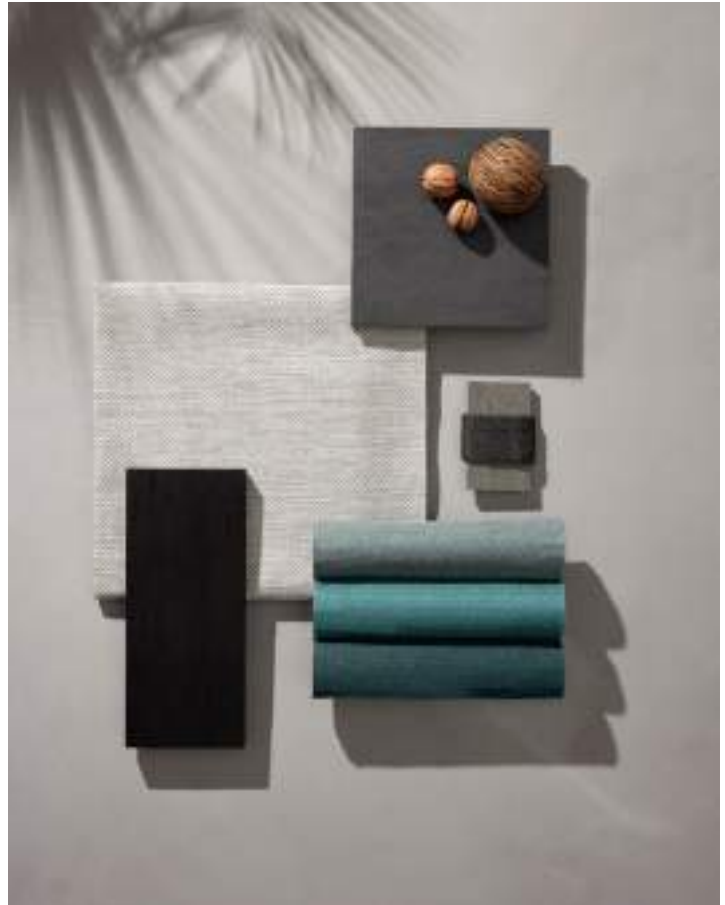

Tropical Concrete'

Tropical concrete, our first style, triggers vibrant emotion.

Embrace the urban vibe: chill, comfy and vibrant. Explore the grandeur and excitement of city life, with its grand boulevards, open squares and dazzling architecture.

Discover the perfect mix of old and new. Amble past impressive art deco houses surrounded by large landscaped gardens or take a stroll in one of the many flower-filled city parks. Enjoy a day on the water or connect with the cultural offering in a city that never sleeps.