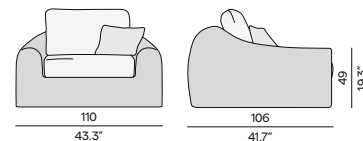

Materials & colours

Finishing
wicker 6mm

3W84
old grey
cord

Features

- Lounger with wheels

Discover River

Dining arm chair - round

1-seater

3-seater

Sunbed - small

Sunbed - large