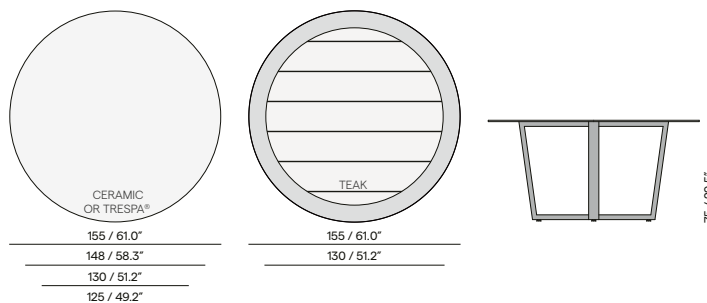

Dining table