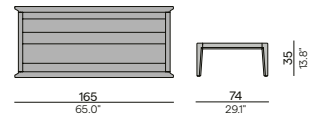

Coffee table