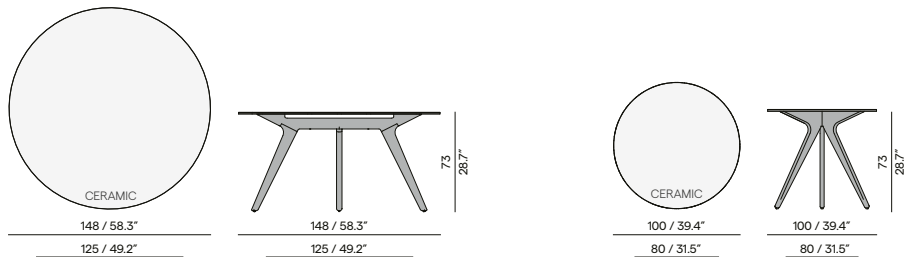

Dining table