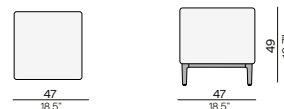

Footstool/sidetable