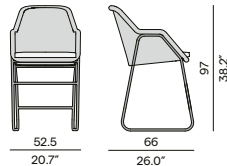

Barstool - 60