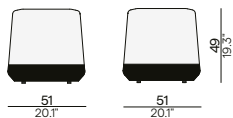

Small middle seat

Large footstool/sidetable

Corner seat

Lounger

Medium footstool/sidetable

Lounger - with backrest

Pouf 50x50