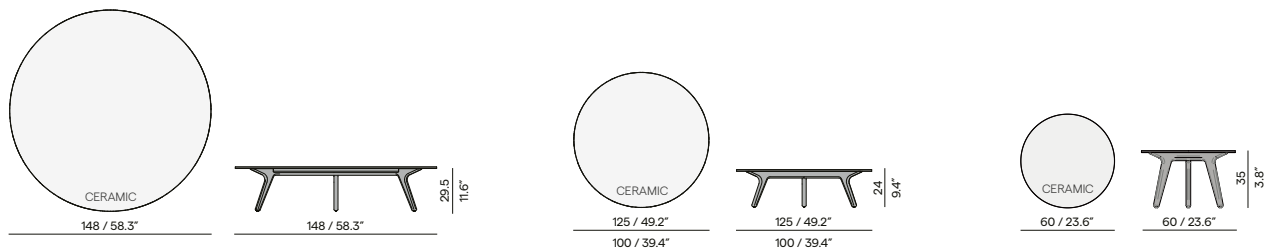

Coffee table