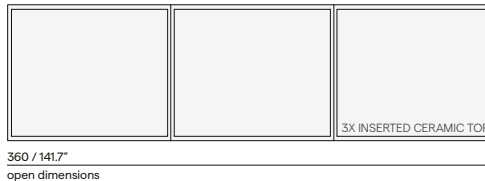

Discover Luna

Dining table (extendible 240-360cm)