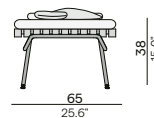

Materials & colours

Frame - top
PCSTS - teak

SF10 lava
2H43 teak natural

SF10 lava
2H37 teak scuro

Bench 200×65

Lounger

Discover San