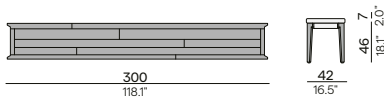

Materials & colours

Table base - table top
teak - teak

HFTB
teak
brushed

2H36
teak
brushed

HFTS
teak
scuro

2H37
teak
scuro

Features

- Adjustable feet

Dining table

Coffee table

Bench