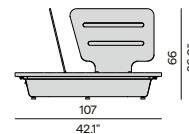

Materials & colours

Frame - finishing
PCSTS - alu

SF10 + AF10
lava

Features

- Modular system
- Reclining back 30°

Discover Air

Left end seat

264
103.9"

264
103.9"

Right end seat

264
103.9"

264
103.9"

Trolley