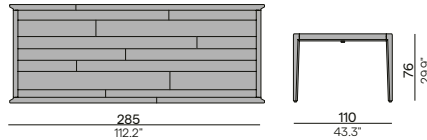

Dining table