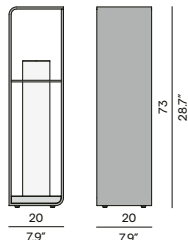

Outdoor lighting LED - large