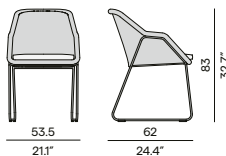

Dining arm chair