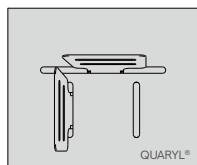

Corner seat left/right - Quaryl®

140

55.1"