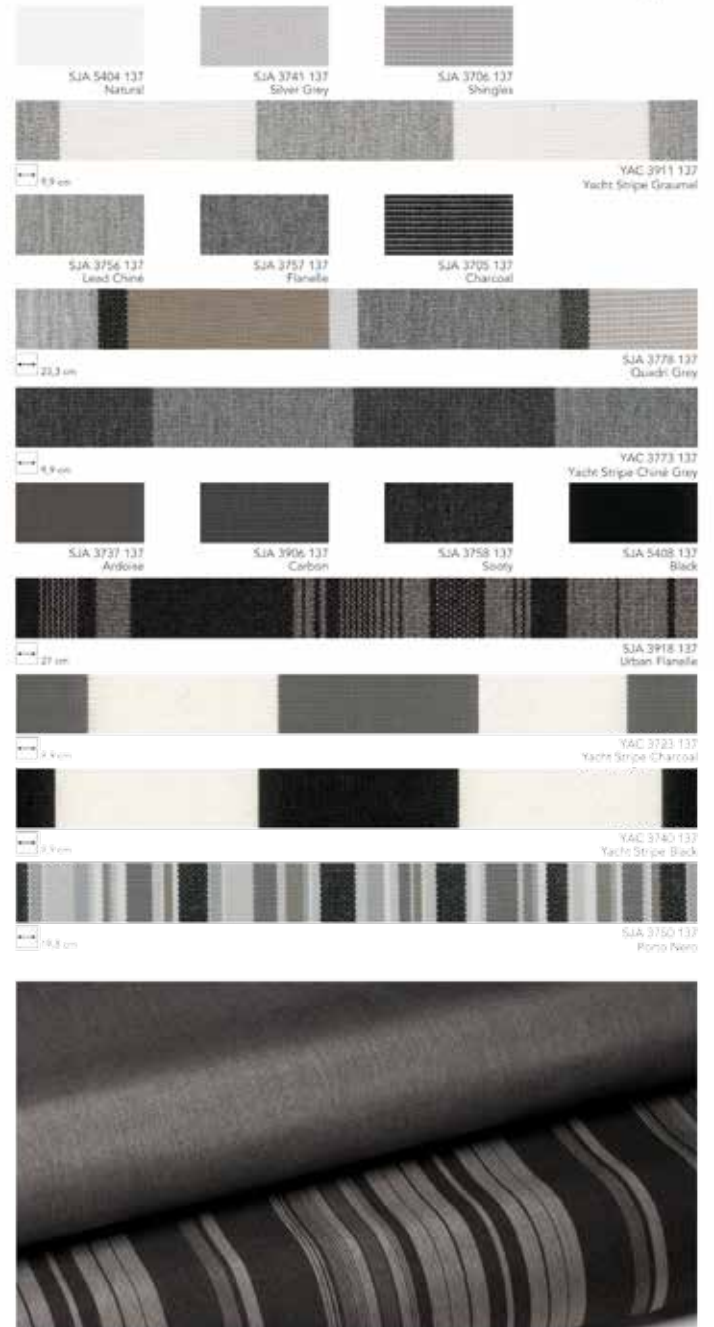

Sunbrella fabrics are durable.

Sunbrella superior pigments are added during the production of fade-resistant Sunbrella fibre. The final result is Sunbrella yarn and fabric with colour throughout that won't fade or wash away. Think «carrot».

Sunbrella fabrics are amazingly easy to maintain, and most spills can be cleaned with mild soap and water. For tough stains, bleach can be used without fear of damaging the fabric or removing the color.

Fade resistant

Water-repellent & Stain-proof

Breathable

Mold resistant

Easy care

Protects from UV

Sunbrella® Solids and Stripes

Sunbrella® Solids and Stripes

Sunbrella® Solids and Stripes

Sunbrella® Dupione

Sunbrella® Sling

Sunbrella® Deauville

Sunbrella® Linen

Sunbrella® Natte

Sunbrella® Renaissance

In harmony with the environment.