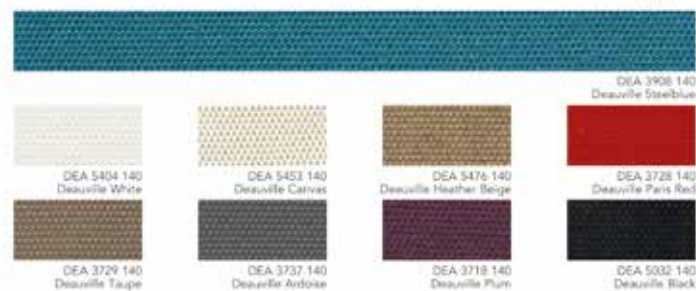

Sunbrella fabrics are durable.

Sunbrella superior pigments are added during the production of fade-resistant Sunbrella fibre. The final result is Sunbrella yarn and fabric with colour throughout that won't fade or wash away. Think «carrot».

Fade resistant

Water-repellent & Stain-proof

Breathable

Mold resistant

Easy care

Protects from UV

Sunbrella® Solids and Stripes

Sunbrella® Solids and Stripes

Sunbrella® Solids and Stripes

Sunbrella® Dupione

Sunbrella® Sling

Sunbrella® Deauville

Sunbrella® Linen

Sunbrella® Natte

Sunbrella® Renaissance

In harmony with the environment.