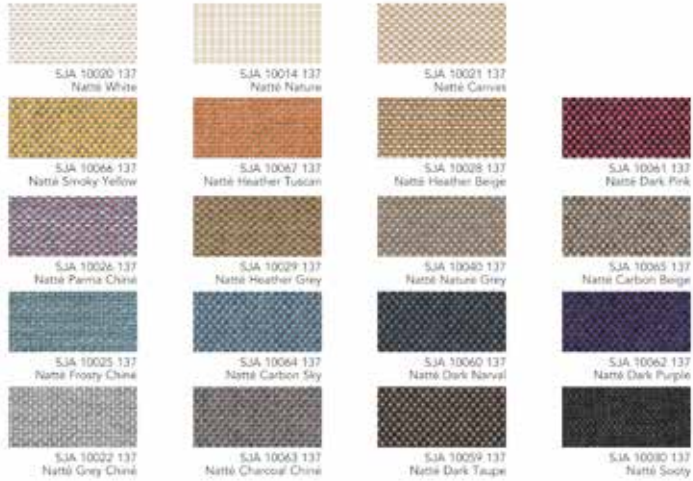

Fade resistant

Water-repellent & Stain-proof

Breathable

Mold resistant

Easy care

Protects from UV

Sunbrella® Solids and Stripes

Sunbrella® Solids and Stripes

Sunbrella® Solids and Stripes

Sunbrella® Dupione

Sunbrella® Sling

Sunbrella® Deauville

Sunbrella® Linen

Sunbrella® Natte

Sunbrella® Renaissance

In harmony with the environment.