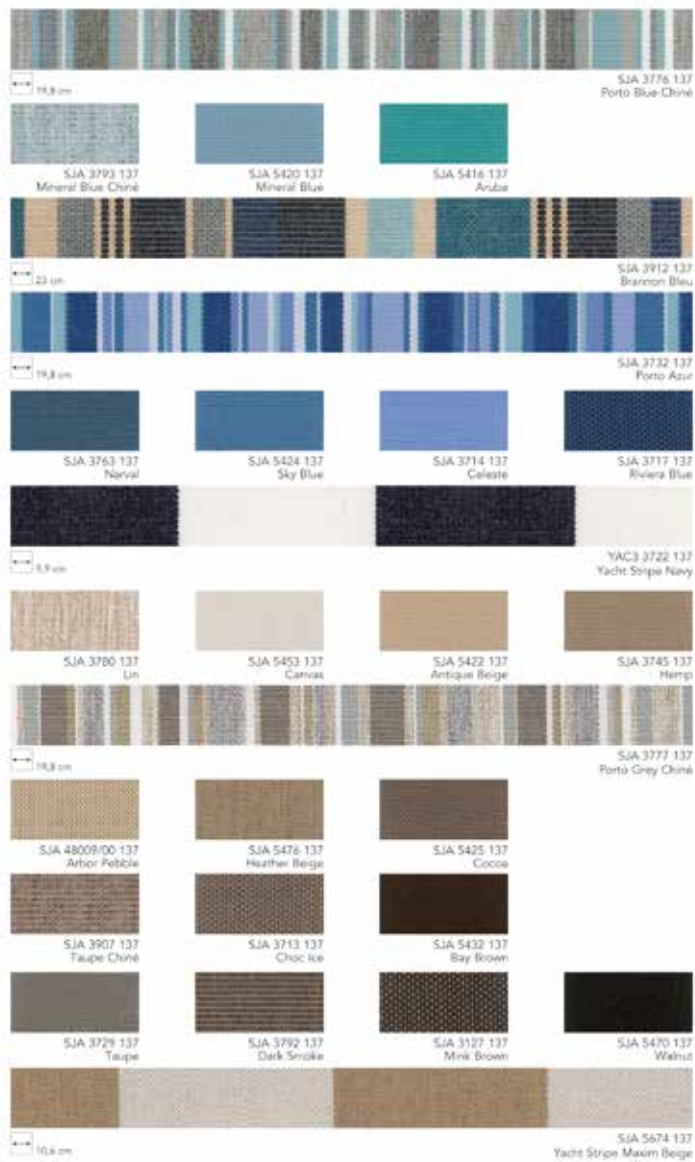

Sunbrella fabrics are amazingly easy to maintain, and most spills can be cleaned with mild soap and water. For tough stains, bleach can be used without fear of damaging the fabric or removing the color.

Fade resistant

Water-repellent & Stain-proof

Breathable

Mold resistant

Easy care

Protects from UV

Sunbrella® Solids and Stripes

Sunbrella® Solids and Stripes

Sunbrella® Solids and Stripes

Sunbrella® Dupione

Sunbrella® Sling

Sunbrella® Deauville

Sunbrella® Linen

Sunbrella® Natte

Sunbrella® Renaissance

In harmony with the environment.