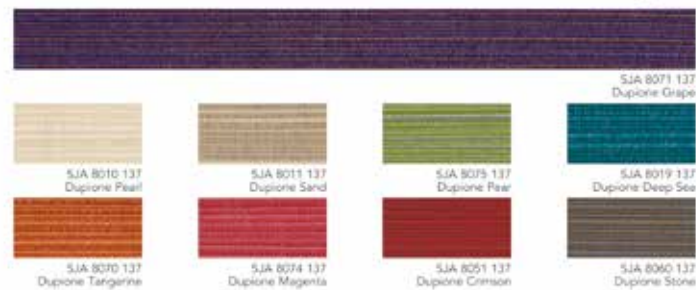

Sunbrella fabrics are durable.

Sunbrella superior pigments are added during the production of fade-resistant Sunbrella fibre. The final result is Sunbrella yarn and fabric with colour throughout that won't fade or wash away. Think «carrot».

Fade resistant

Water-repellent & Stain-proof

Breathable

Mold resistant

Easy care

Protects from UV

Sunbrella® Solids and Stripes

Sunbrella® Solids and Stripes

Sunbrella® Solids and Stripes

Sunbrella® Dupione

Sunbrella® Sling

Sunbrella® Deauville

Sunbrella® Linen

Sunbrella® Natte

Sunbrella® Renaissance

In harmony with the environment.