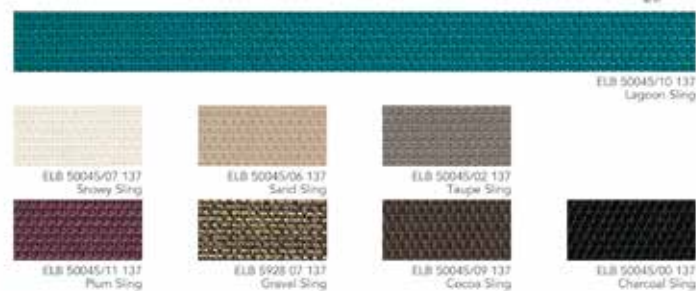

Sunbrella® Sling