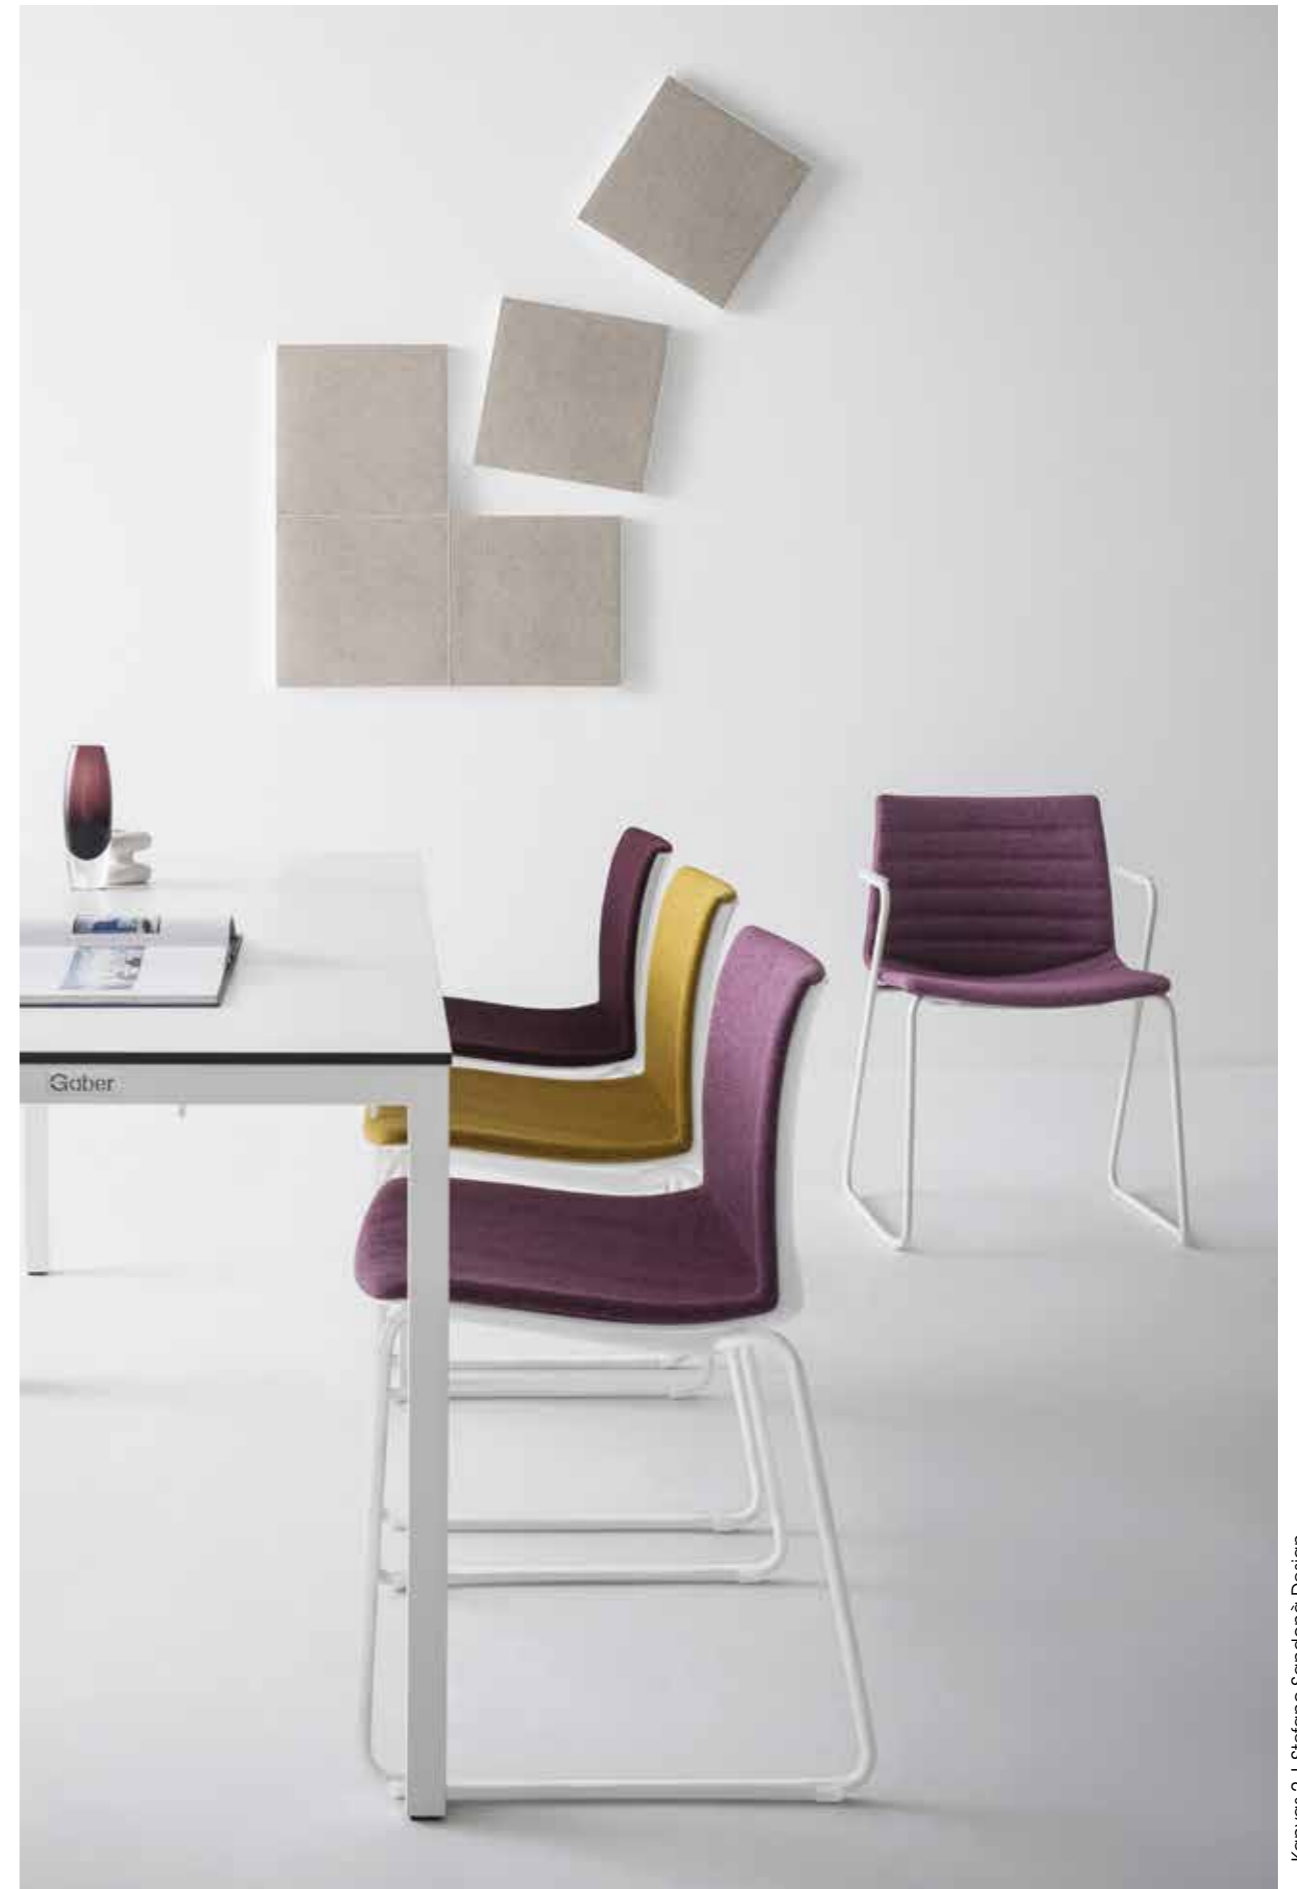

Kanvas 2 | Stefano Sandonà Design