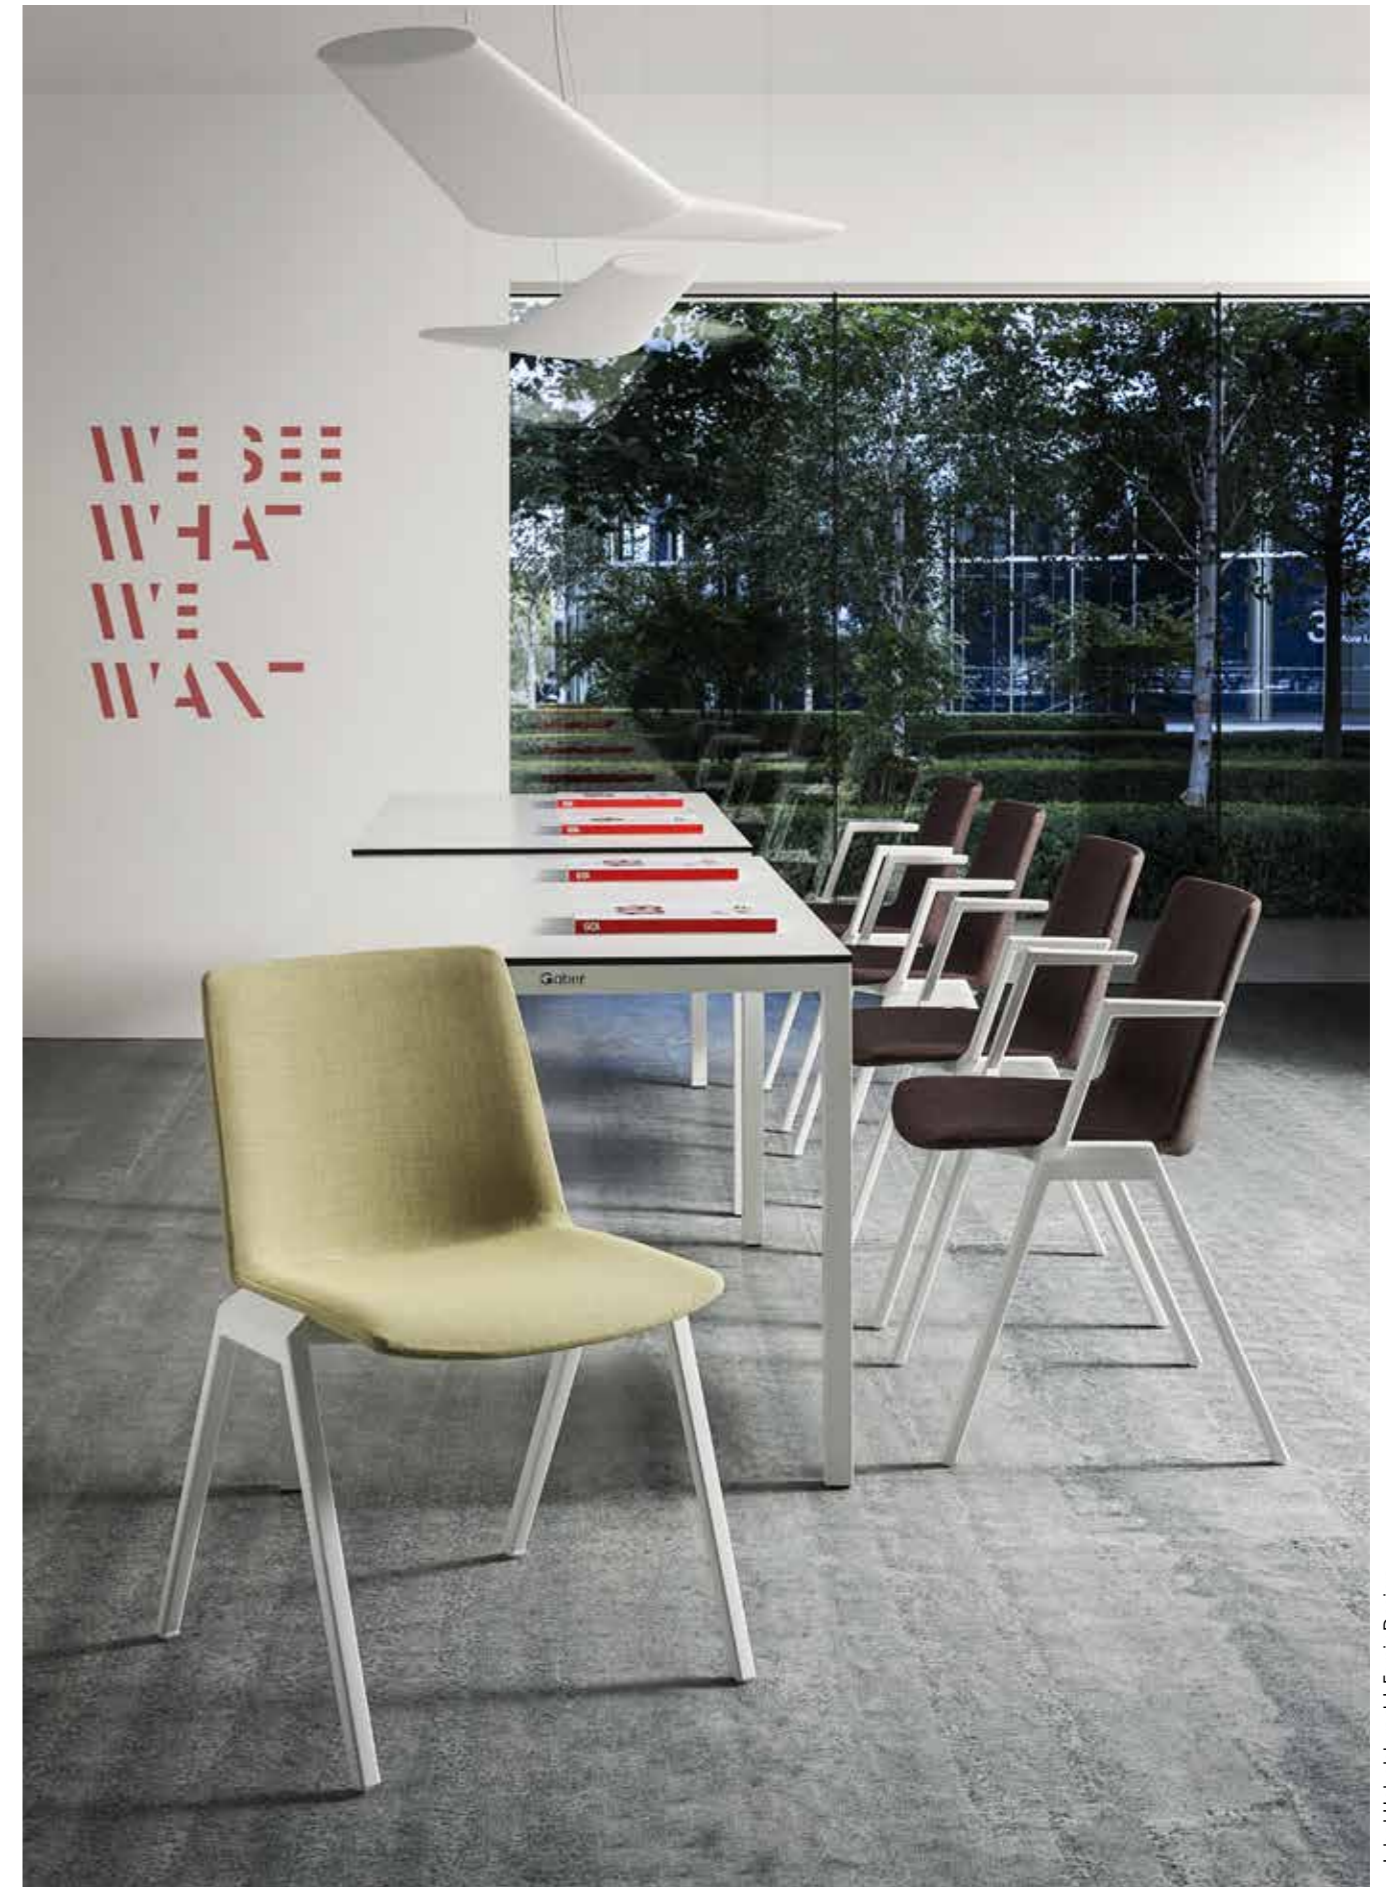

Jubel Upholstered | Forsix Design