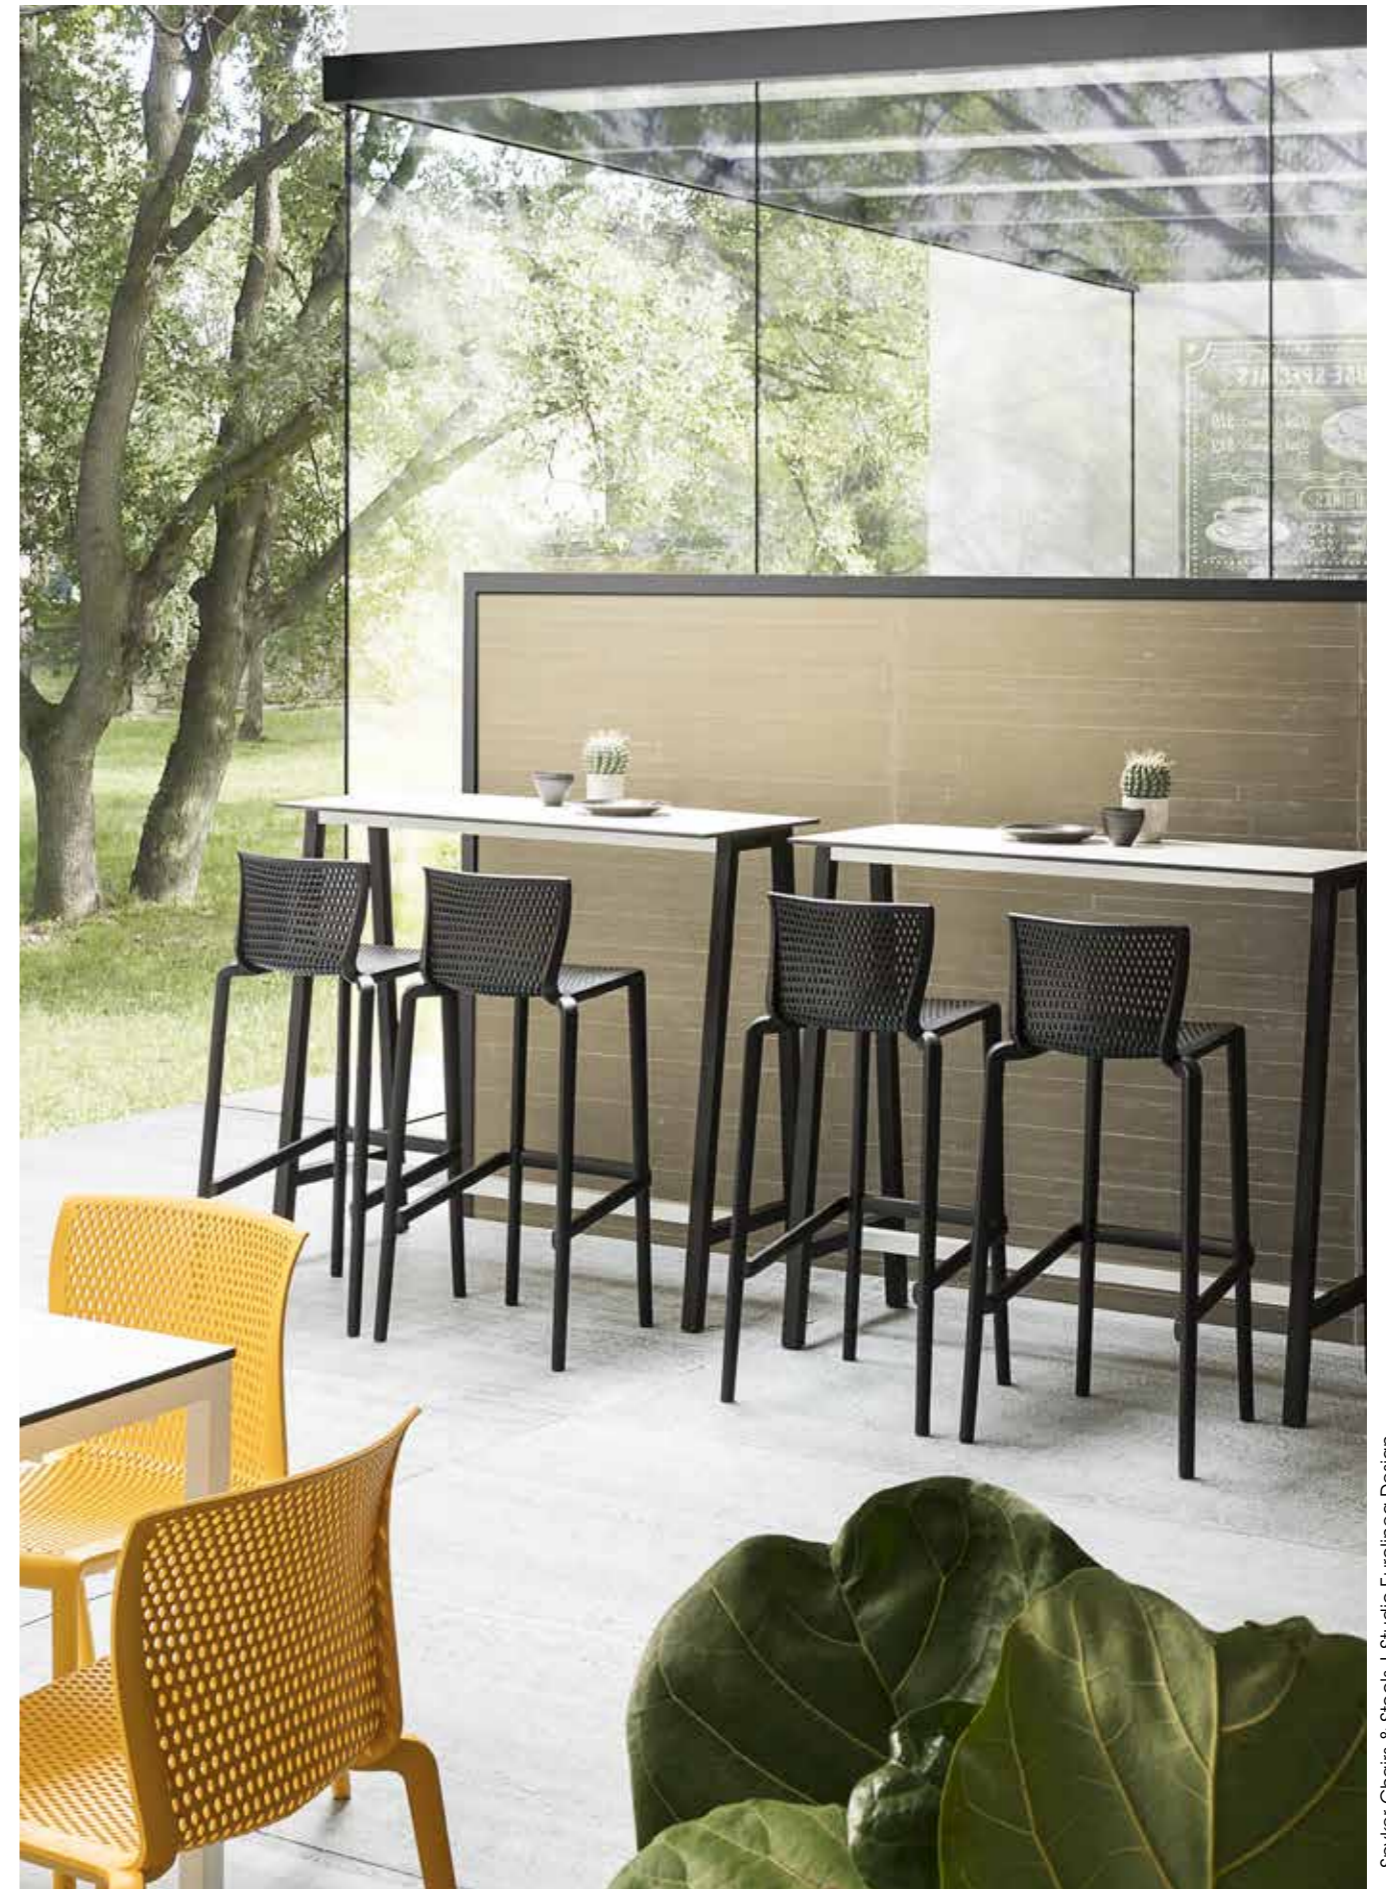

Spyker Chairs & Stools | Studio Eurolinea Design