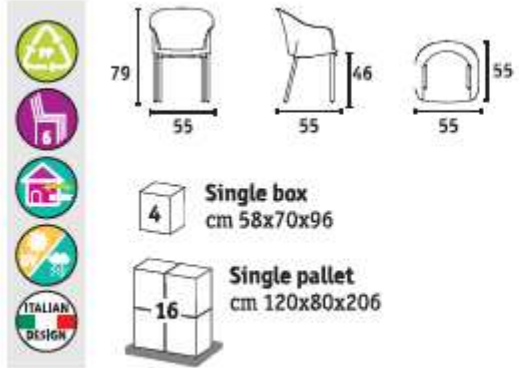

NOBILIS COD 20302