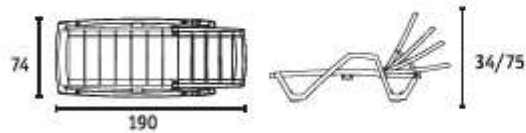

OCEAN COD 10506

1 Single box
cm 100x74x45

12 Single pallet
cm 100x80x225

ANTIGUA COD 10563

17 Single pallet
cm 190x80x220

BERMUDA COD 10562

16 Single pallet
cm 190x80x220

white 700

MASTER 70 COD 10636

1 Single box
cm 70x70x12

30 Single pallet
cm 120x73x232

FLORA COD 10637

1 Single box
cm 70x70x12

30 Single pallet
cm 120x73x232

MASTER SMALL 70 COD 10615

1 Single box
cm 70x70x12

32 Single pallet
cm 120x73x232

MASTER 140 COD 10642

1 Single box
cm 141x81x9

25 Single pallet
cm 142x82x235