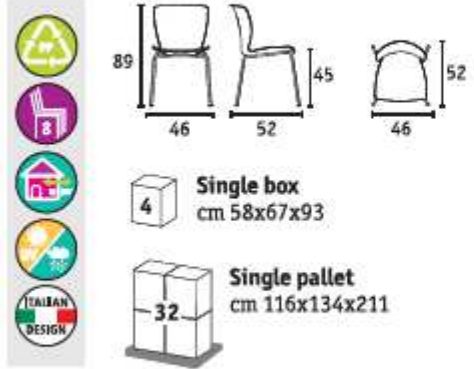

FOGLIA COD 20103