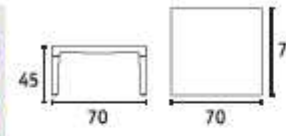

grey 616

taupe 715

Anthracite 615

black 600

MASTER SMALL 70 COD 10615

1 Single box
cm 70x70x12

32 Single pallet
cm 120x73x232

white 700