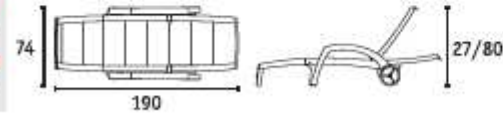

ANTIGUA COD 10563