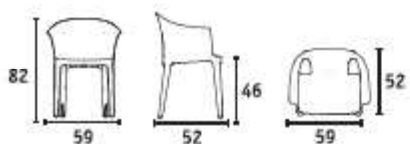

FELICIA COD 10218

Single box
cm 60x64x115

Single pallet
cm 120x70x240