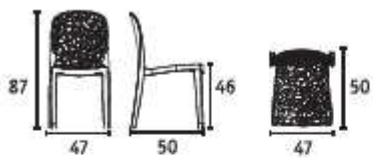

Single box
cm 60x80x110

Single pallet
cm 60x80x225

black
CUSHION

MASTER COD 10231

Single box
cm 60x70x105

Single pallet
cm 120x70x235

FLORA COD 10137

Single box
cm 50x80x115

Single pallet
cm 120x70x215

FELICIA COD 10218

Single box
cm 60x64x115

Single pallet
cm 120x70x240

PERLA COD 10177

Single box
cm 50x80x110

Single pallet
cm 120x80x235

MARINA COD 10217