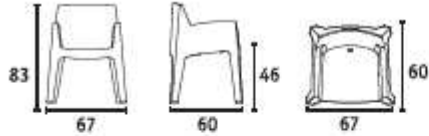

Single box
cm 60x80x110

Single pallet
cm 60x80x225

black
CUSHION

MASTER COD 10231

Single box
cm 60x70x105

Single pallet
cm 120x70x235

FLORA COD 10137

Single box
cm 50x80x115