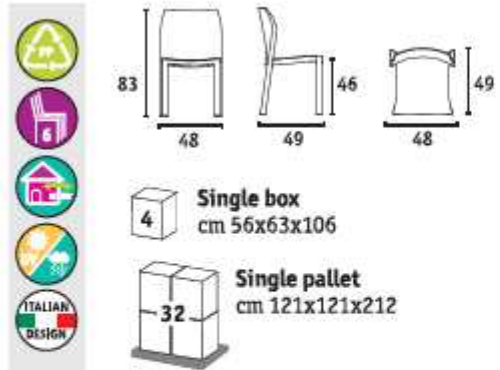

TALIA COD 20111