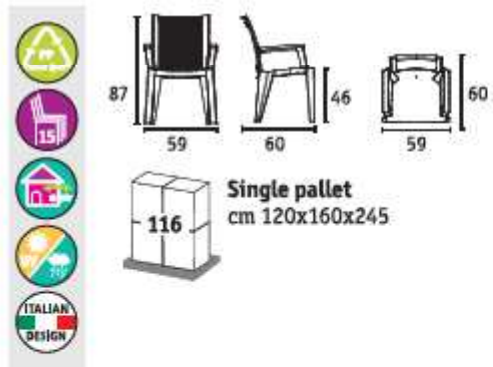

MAUI COD 10245