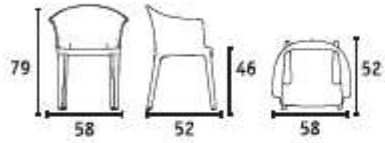

Single box
cm 60x80x110

Single pallet
cm 60x80x225

black
CUSHION

MASTER COD 10231

Single box
cm 60x70x105

Single pallet
cm 120x70x235

FLORA COD 10137

Single box
cm 50x80x115