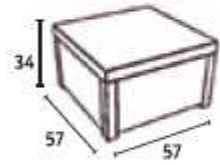

CONFORT

1 Single box cm 120x80x59
4 Single pallet cm 60x80x253

TROPEA

1 Single box cm 120x80x69
3 Single pallet cm 120x80x220

CORNER

1 Single box cm 120x80x69
3 Single pallet cm 120x80x220

ARMCHAIR

1 Single box cm 70x77x34
12 Single pallet cm 80x135x238

SOFA

1 Single box cm 60x80x70
6 Single pallet cm 120x80x230

SOFA 3 SIDE

1 Single box cm 60x80x70
6 Single pallet cm 120x80x230

COFFEE TABLE

1 Single box cm 64x60x12
40 Single pallet cm 120x80x230

POUF

1 Single box
cm 64x60x17