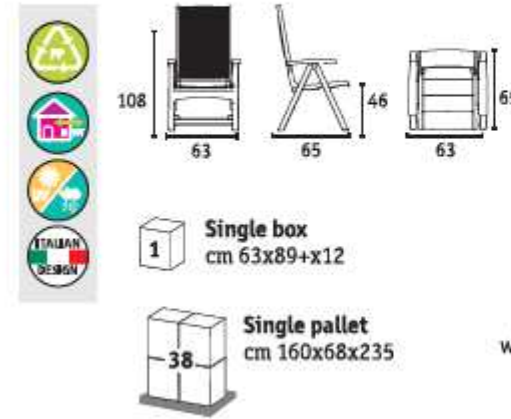

MAUI MULTIPO COD 10445