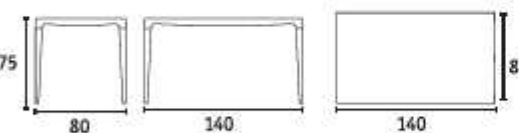

grey 616

taupe 715

green 429

Anthracite 615

black 600

MASTER 140 COD 10642

1 Single box
cm 141x81x9

25 Single pallet
cm 142x82x235