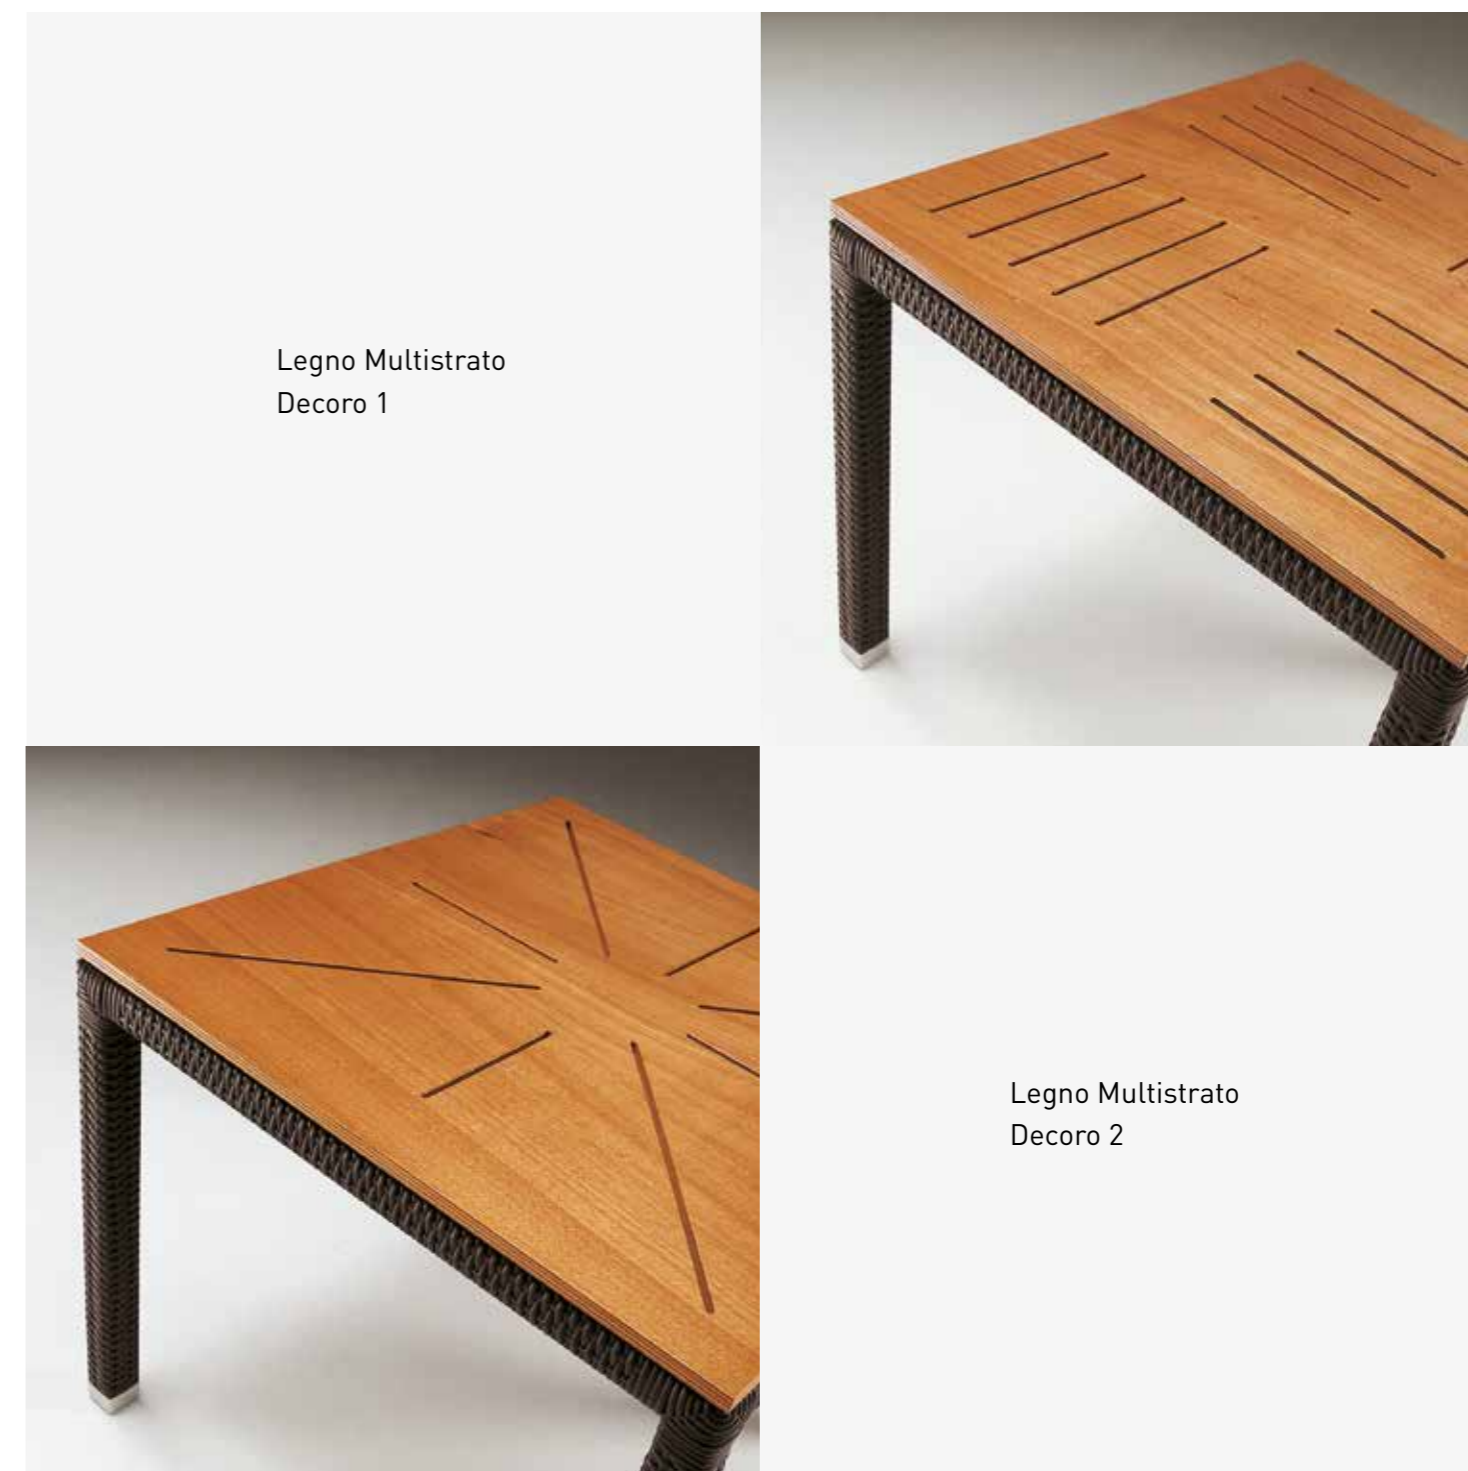

In virtù della lavorazione artigianale gli elementi di arredo Dolcefarniente sono disponibili su misura.

Dolcefarniente outdoor furnishings are ideal for outdoor and indoor spaces. The materials of high quality and resistance and the design sober and elegant, give the possibility of creating different atmospheres with aesthetic and functional characteristics.

The carrying structures are entirely made in aluminium in the same colour of the synthetic wicker. The table tops, fixed or extensible are available in tempered glass, marble and wood.

The weaves in Viro® fibres are available in 9 different colours and can withstand very high and very low temperatures, are resistant to UV, salt, chlorine, fungi and parasites.

Non stretchable and hydrorepellent, the resin is maintenance free, furthermore it has a natural aesthetic effect to the sight and tact.

The upholstered parts in polyurethane, synthetic fibre can be covered with Sunbrella® outdoor fabrics with a special finish for protection against stain and water, or client's own material. For the greater protection of the cushions is available, on request, the total waterproofing system.

In virtue of the hand-crafted work, Dolcefarniente furniture are available customized.

Piani tavoli legno multistrato

Alternativi a quelli presentati in catalogo