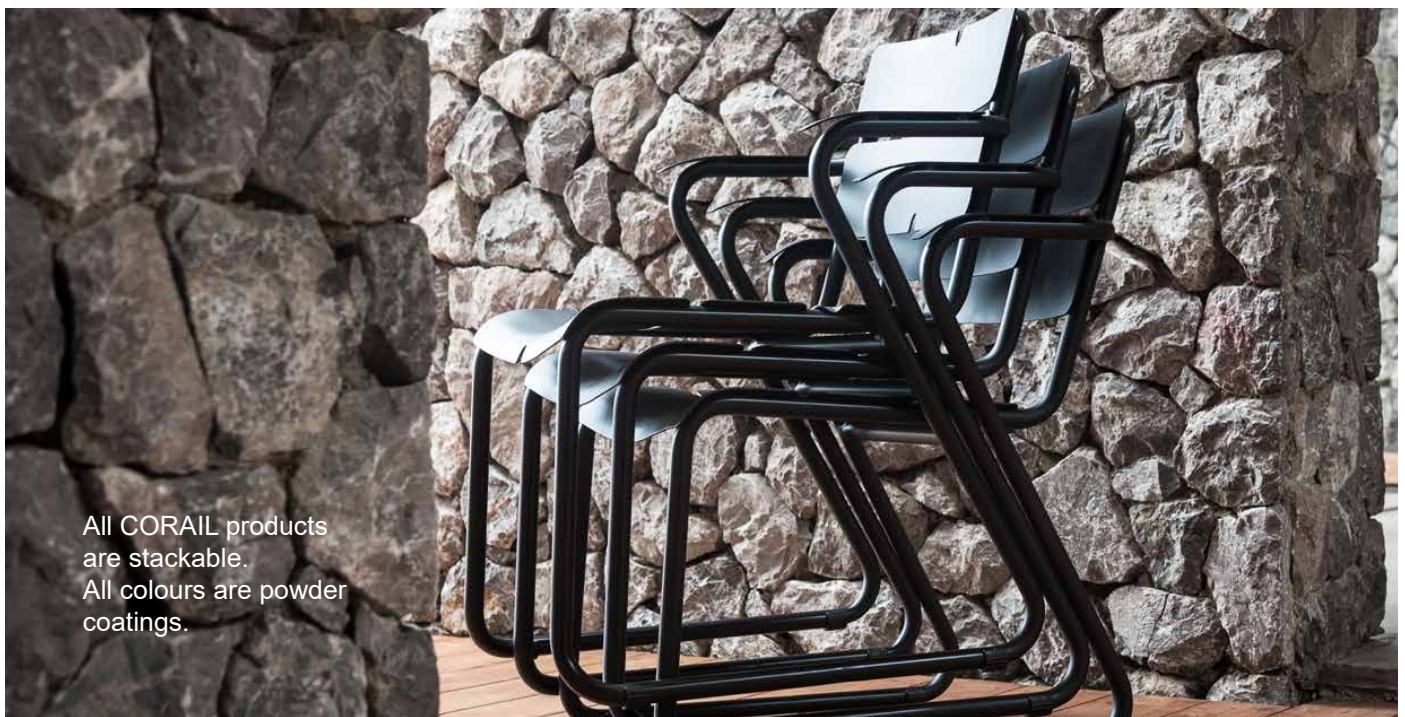

CORAIL ALUMINIUM

CORAIL ARMCHAIR

Armstoel / Armlehnstuhl / Fauteuil de repas

WxDxH(SH) cm
52,5 x 69 x 81(46)

UB: 4
W: 8,30kg
V: 0,495M³

			incl. non weatherproof cushions seat & back SKU: 100 100		
Model No.	Color	excl. cushion	CANVAS NATURAL Ref. NW03	NATURE GREY Ref. NW11	SOOTY Ref. NW45
100 100 0001 000	Anthracite.....(picture)	€345	€445	€445	€445
100 100 0003 000	White	€345	€445	€445	€445

CORAIL CHAIR

Stoel / Stuhl / Chaise

WxDxH(SH) cm
48 x 69 x 81(46)

UB: 4
W: 7,50kg
V: 0,495M³

			incl. non weatherproof cushions seat & back SKU: 100 100		
Model No.	Color	excl. cushion	CANVAS NATURAL Ref. NW03	NATURE GREY Ref. NW11	SOOTY Ref. NW45
100 101 0001 000	Anthracite.....(picture)	€295	€395	€395	€395
100 101 0003 000	White	€295	€395	€395	€395

All CORAIL products are stackable.
All colours are powder coatings.