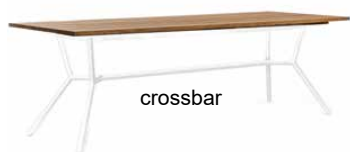

REEF DINING TABLE 240X100CM

Eettafel / Esstisch / Table de repas

WxDxH cm
240 x 100 x 75

UB: 1
W: 69.90kg
V: 0,980M³

Model No.	Color	
500 120 0003 240	White aluminium frame / white aluminium crossbar / white HPL top	€2895

All REEF tables are made of powder coated aluminum or stainless steel frames with teak or HPL tops.