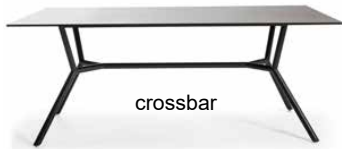

REEF DINING TABLE 180X100CM

Eettafel / Esstisch / Table de repas

WxDxH cm
180 x 100 x 75

UB: 1
W: 52.20kg
V: 0,740M³

Model No.	Color	
500 130 0134 180	Anthracite aluminium frame / teak crossbar / teak top	€2495
500 121 0045 180	Anthracite aluminium frame / anthracite aluminium crossbar / nordic black HPL top (picture)	€2495