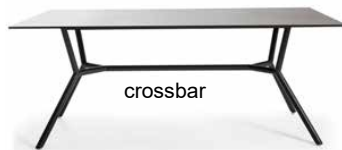

REEF DINING TABLE 240X100CM

Eettafel / Esstisch / Table de repas

WxDxH cm
240 x 100 x 75

UB: 1
W: 67.60kg
V: 0,877M³

Model No.	Color	
500 120 0134 240	Anthracite aluminium frame / anthracite aluminium crossbar / teak top	€2895
500 120 0001 240	Anthracite aluminium frame / anthracite aluminium crossbar / black HPL top	€2895
500 121 0045 240	Anthracite aluminium frame / anthracite aluminium crossbar / nordic black HPL top (picture)	€2895

All REEF tables are made of powder coated aluminum or stainless steel frames with teak or HPL tops.