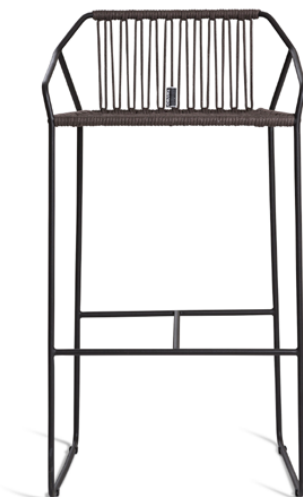

SANDUR STAINLESS STEEL / ROPE

SANDUR BAR ARMSTOOL

Barstoel met arm / Barhocker mit armlehnen / Tabouret de bar avec accoudoirs

WxDxH(SH) cm
49 x 49 x 91(72)

UB: 1
W: 12,27kg
V: 0,254M³

			incl. weatherproof cushion seat+back SKU: 300 104			
Model No.	Color Rope Color Frame	excl. cushion	CANVAS NATURAL Ref. 0003	CHARCOAL CHINE Ref. 0011	CANVAS BRICK Ref. 0053	CAYENNE Ref. 0069
300 103 0101 000	Anthracite Anthracite (picture)	€745	€875	€875	€875	€875
300 103 0303 000	White White	€745	€875	€875	€875	€875
300 103 5500 000	Taupe Stainless Steel	€745	€875	€875	€875	€875

			incl. non weatherproof cushions seat + back SKU: 300 104			
Model No.	Color Rope Color Frame	excl. cushion	CANVAS NATURAL Ref. NW03	NATURE GREY Ref. NW11	PAPRIKA Ref. NW60	SOOTY Ref. NW45
300 103 0101 000	Anthracite Anthracite	€745	€865	€865	€865	€865
300 103 0303 000	White White	€745	€865	€865	€865	€865
300 103 5500 000	Taupe Stainless Steel	€745	€865	€865	€865	€865

Chair:0101