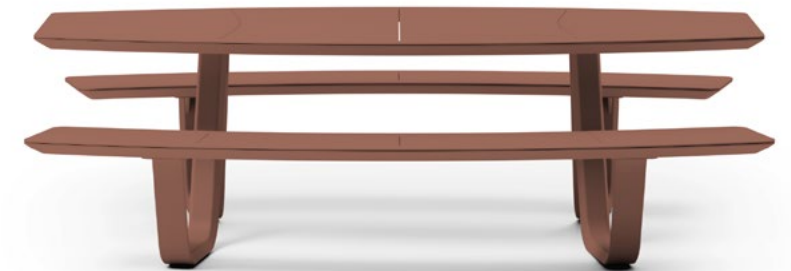

8teen Table with benches

Finitura Terracotta
Terracotta Finishing