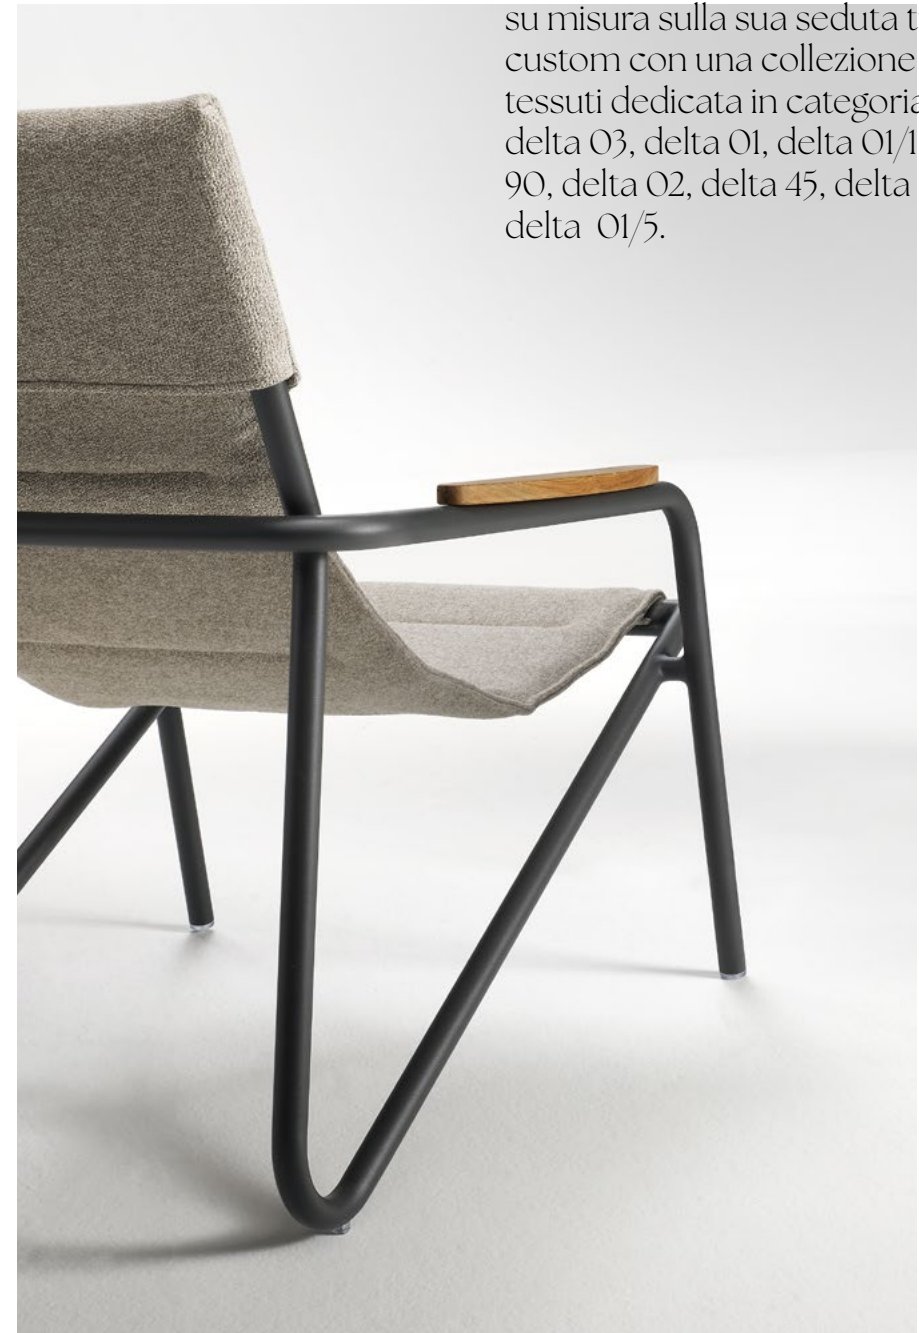

.it

In sostituzione al textilene, Zante si presenta con un abito cucito su misura sulla sua seduta tutto custom con una collezione tessuti dedicata in categoria C: delta 03, delta 01, delta 01/1, delta 90, delta 02, delta 45, delta 02/1, delta 01/5.