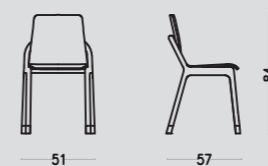

Technical drawings / *Disegni tecnici*

Joyce chair Art 5103/F
Libero Rutilo