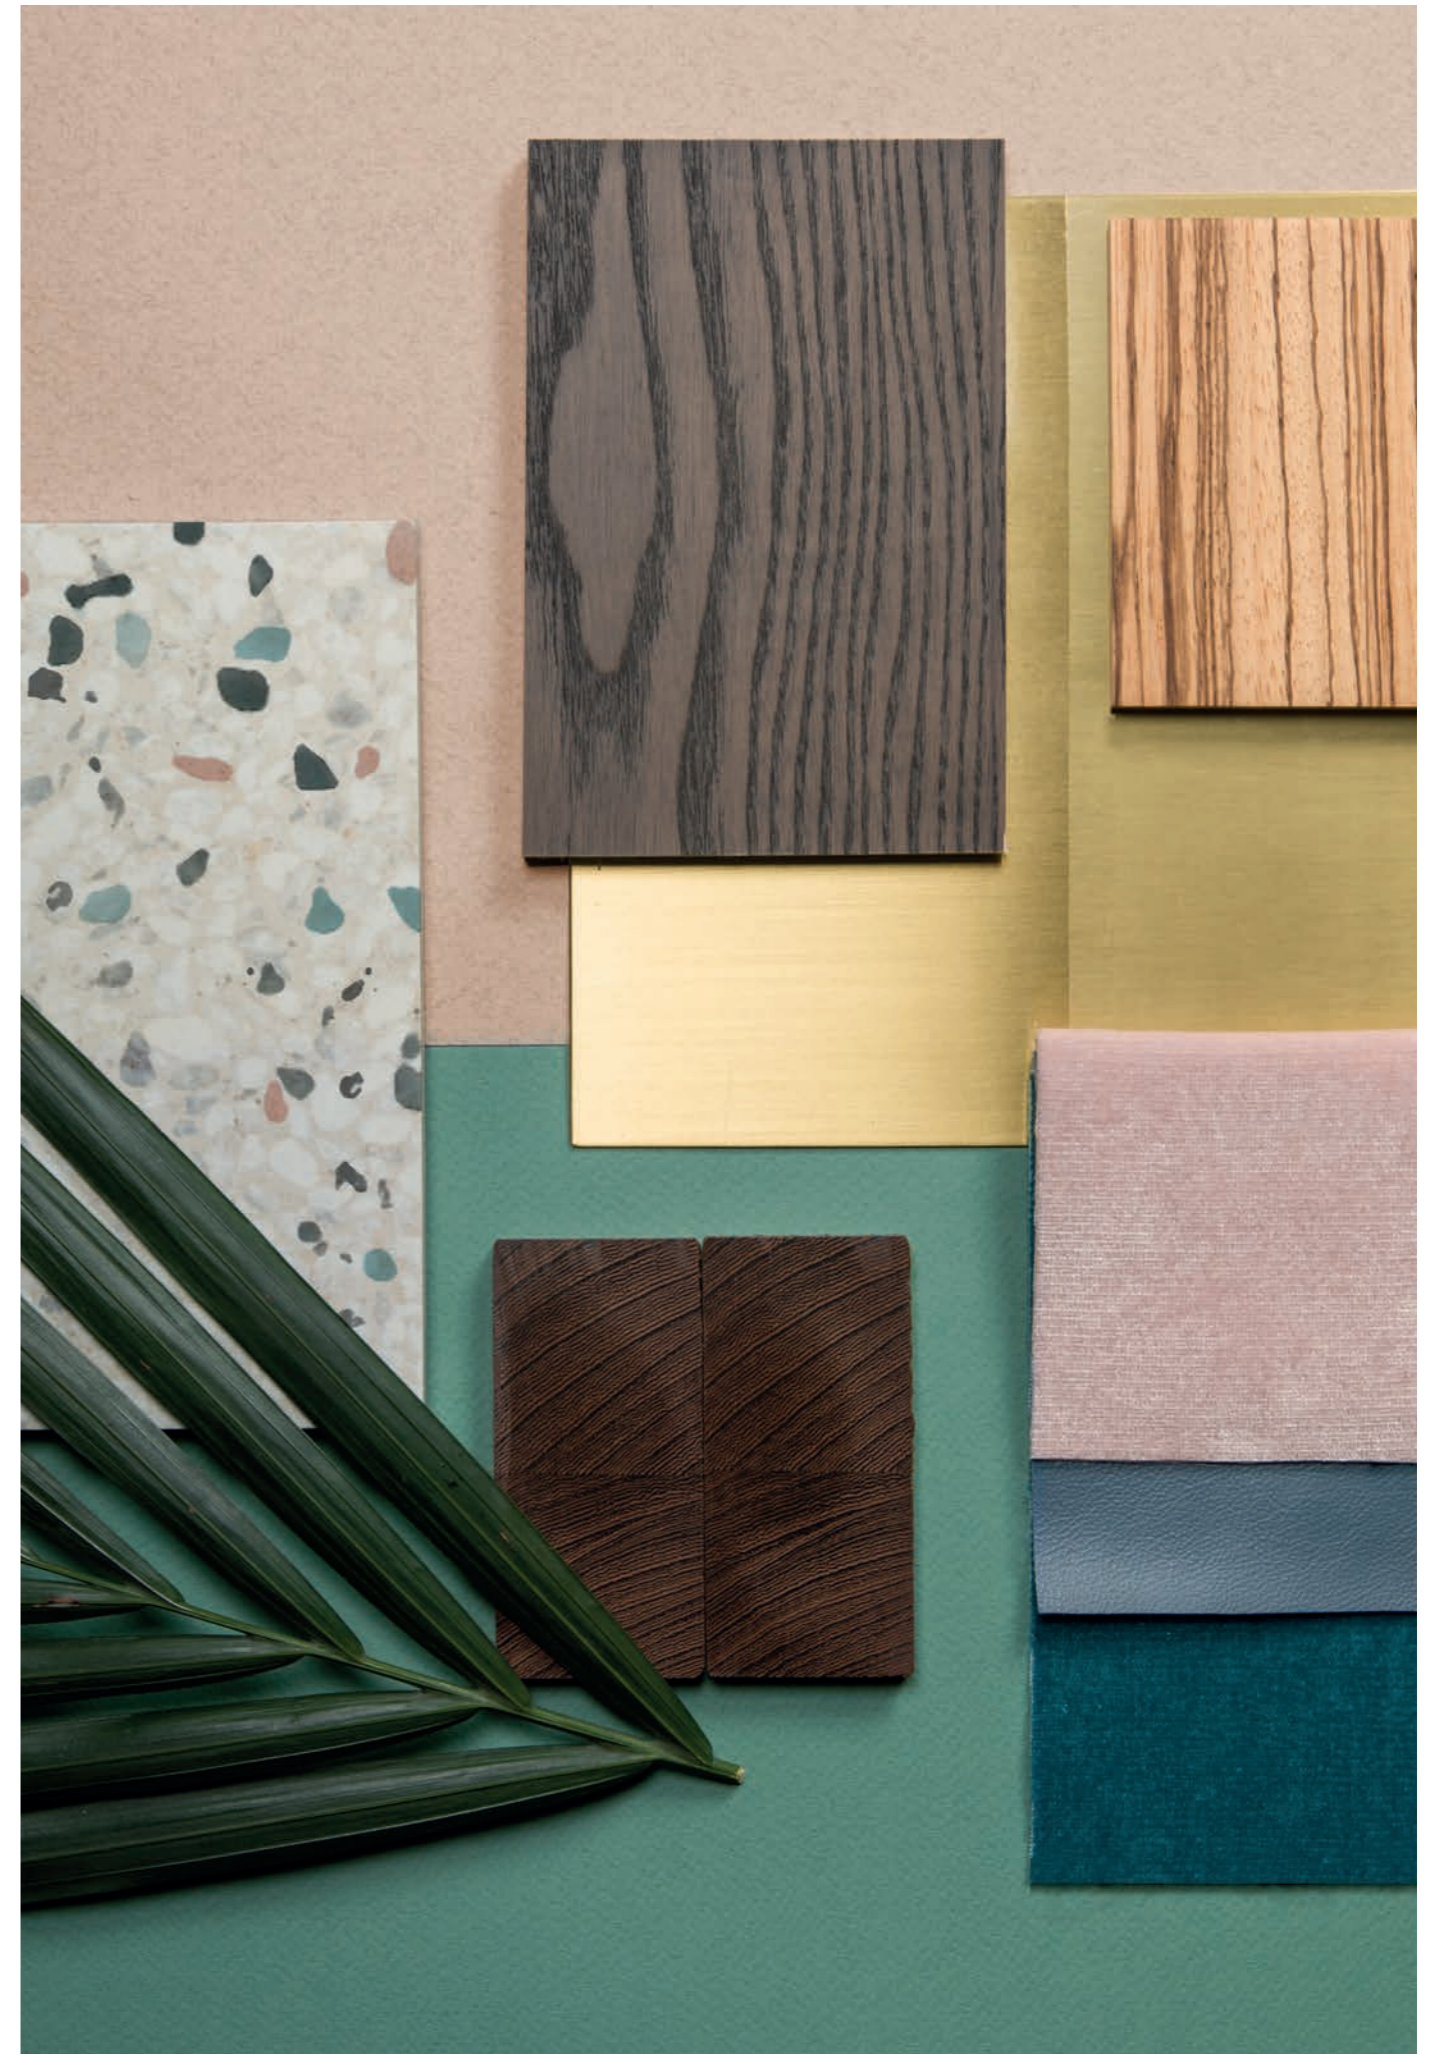

Urban appartement / *contemporary classic decò*

A color palette of green and pink connects the neutral stucco surfaces and the Venetian terrazzo floors creating a glamorous atmosphere. Unusual chromatic games embrace intense shades and soft nuances. In this apartment, the geometric and eclectic furniture lines blend into an unusual combination of architecture elements of 1920's, creating a strong aesthetic impact.

Una palette colori mix di verde e rosa connette superfici neutre in stucco e pavimenti in terrazzo veneziano, creando atmosfere glamour e giochi cromatici che abbracciano tonalità intense e nuance tenui. In questo appartamento i mobili dalle linee geometriche ed eclettiche si amalgamano con inediti accostamenti all'architettura degli anni venti creando un forte impatto estetico.