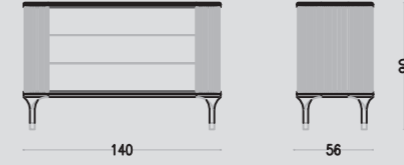

Joyce chest of drawers Art 1203/F
Libero Rutilo