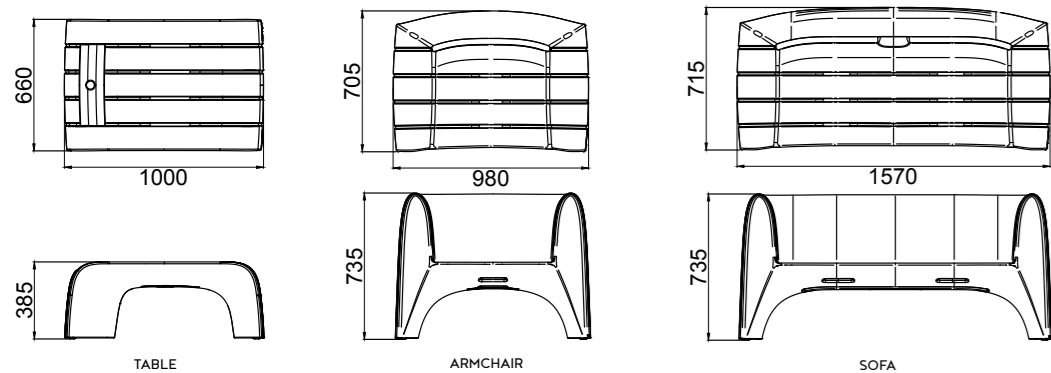

### GROOVE

polietilene riciclabile | recyclable polyethylene

Coffee Table COD. BOBE050 | Armchair COD. BOBE047 | Sofa COD. BOBE095

INGOMBRO (mm) / OVERALL DIMENSION (mm):  
TABLE: 1000 X 660 X 390 | ARMCHAIR: 980 X 705 X 735 | SOFA: 1570 X 715 X 735