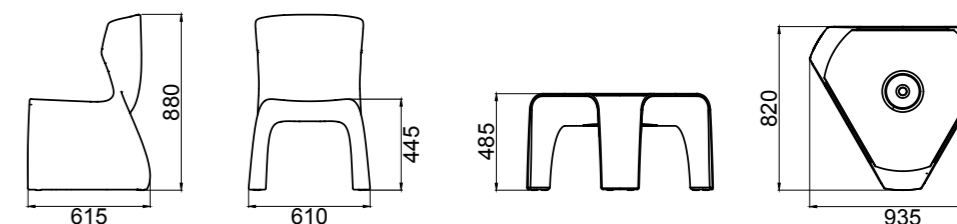

### ANGELICA chair & ORLANDO coffee table

polietilene riciclabile | recyclable polyethylene

Coffee Table COD. BOBF047 | Chair COD. BOBF025

INGOMBRO (mm) / OVERALL DIMENSION (mm):  
ANGELICA: H 880 X 615 X 610 | ORLANDO: H 485 X 820 X 935