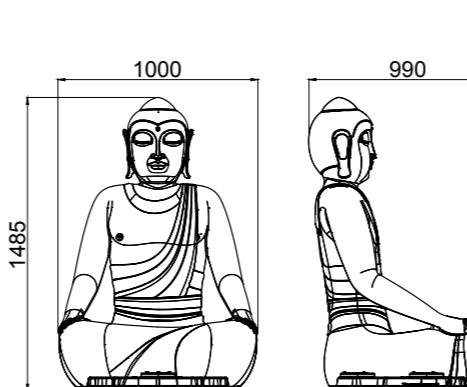

SERENO armchair | totem

polietilene riciclabile | recyclable polyethylene
Armchair COD. BOBB585

INGOMBRO (mm) / OVERALL DIMENSION (mm):
SERENO: 1000 X 990 X 1485