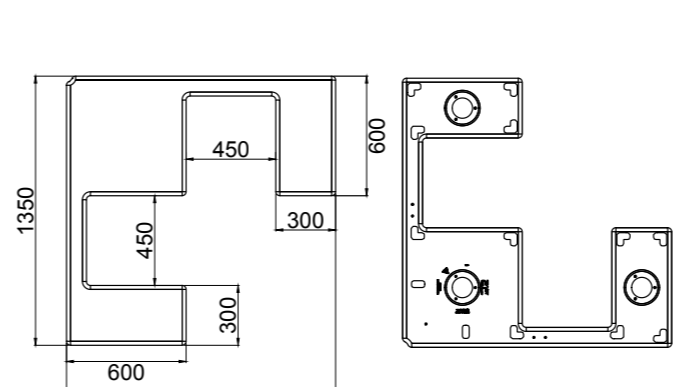

HAPPY HOUR CROSS

polietilene riciclabile | recyclable polyethylene
Lounge System COD. BOBBO20

INGOMBRO (mm) / OVERALL DIMENSION (mm):
HHC: 1350 X 1350 X 410