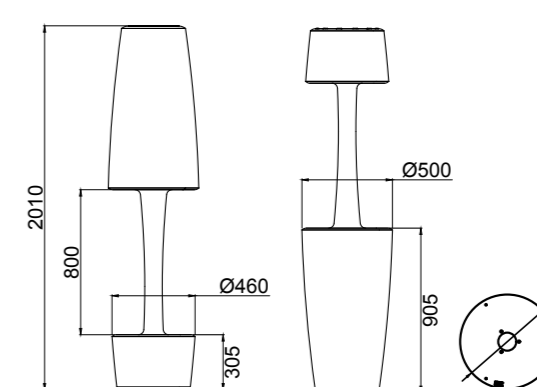

SWAP upside table lamp

polietilene riciclabile | recyclable polyethylene
Lamp/Table COD. BOC2025

INGOMBRO (mm) / OVERALL DIMENSION (mm):
SWAP: Ø 500X2010