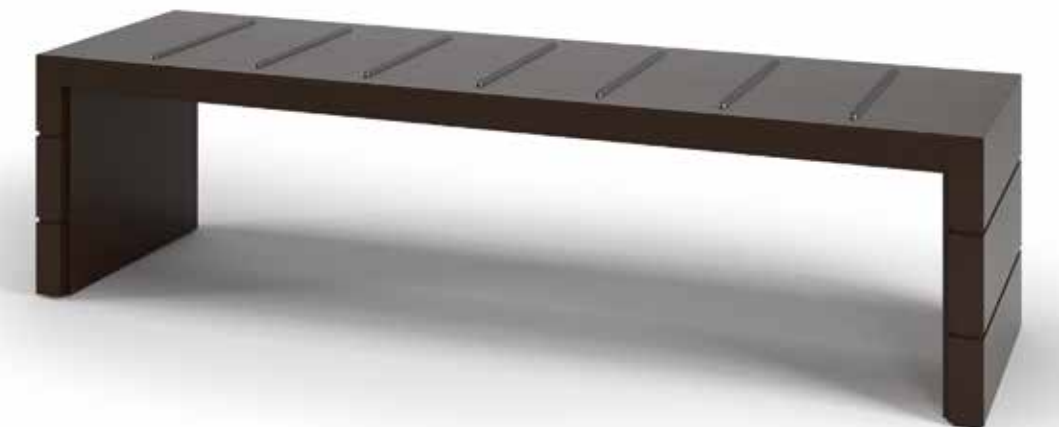

Finish: P3 - Moka - cat.ZA
Upholstery: Fabric A8H - cat.A
Height: 224 cm
Width: 184 cm
Depth: 8,5 cm

ART. 00SR70 - Ottavia

Finish: P3 - Moka - cat.ZA
Height: 42 cm
Width: 160 cm
Depth: 45 cm