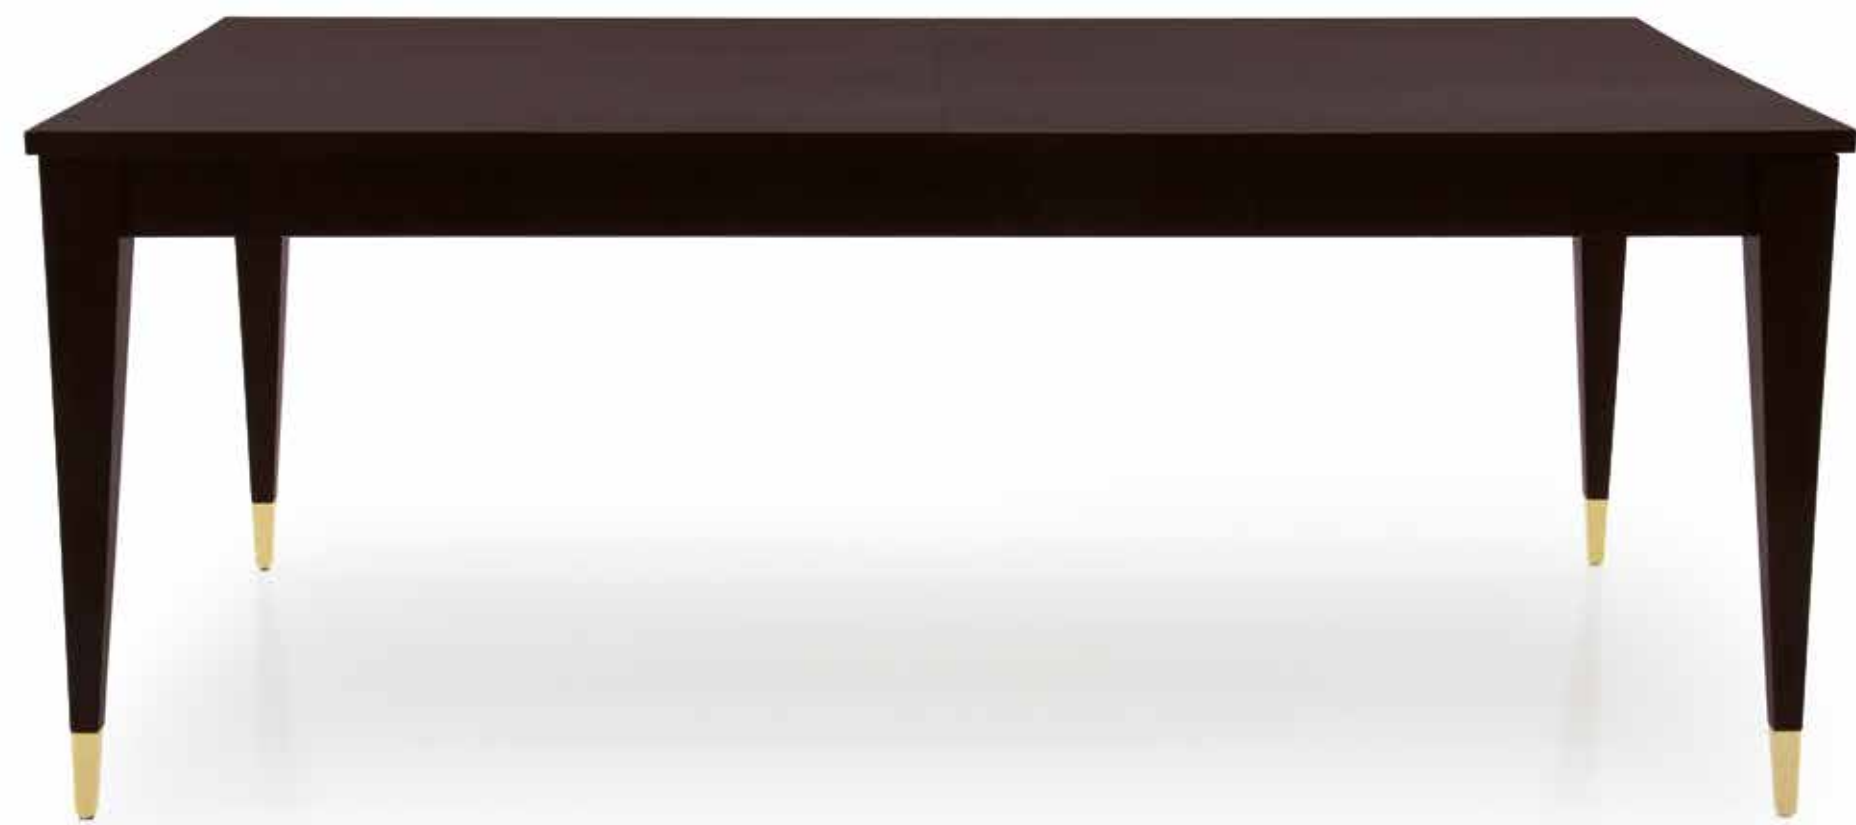

ART. 00TA401 - Look

Finish: WE - Wengé - cat.ZE
Standard: Extensions 2 x 50 cm and goldplated tips leg included
Height: 79,5 cm
Width: 220 cm
Depth: 110 cm