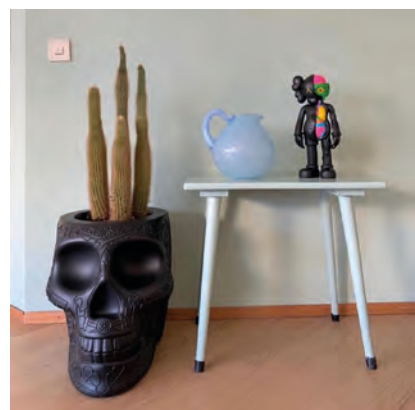

Instagram @qeeboo_official

@alster_home
@garofalofran
@jobsmeets

@littlebastards.studio
@isteve.italy
@jobshopofficial

@clis87
@design_originals
@neisbuck