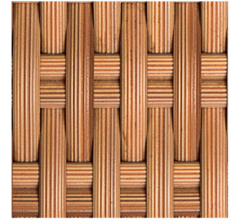

Finishes Giardino Di Legno

Teak

Weaving

WW
White Wash

WW27
White Wash 2.7 mm

BK60
Black round 6 mm

TR27
Transparent 2.7 mm

NA
Natural

KG
Kubu Gray

JB
Java Brown

IW
Ice White

CA
Cappuccino

CW
Cappuccino and
White Wash mix
round

BK
Black

BL
Banana Leaf

OB27
Oriental Bamboo
2.7 mm

Fabrics

CN
Canvas Ecru

TP
Light Gray

CF
Canvas White

Sling

7407-5001
White Batyline

7117-5029
Natural Batyline
Canatex

7117-5015
Dark Gray
Batyline