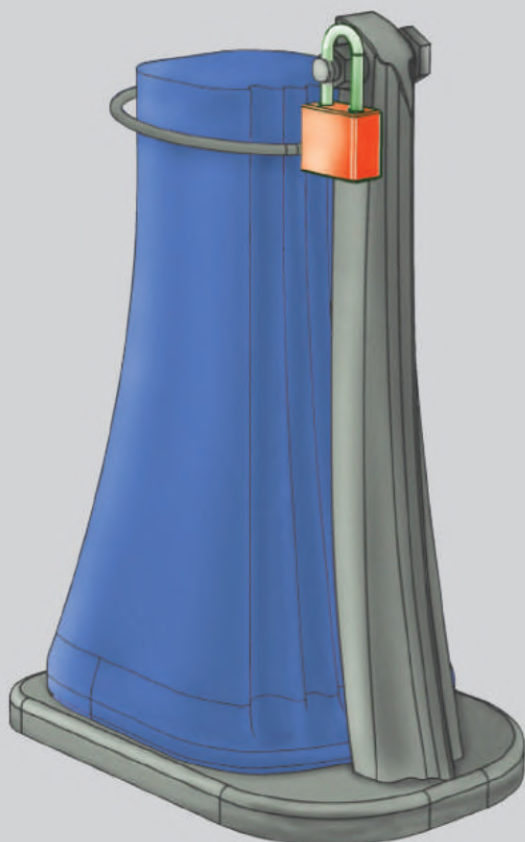

D 1 2 0

STAFFA DI FISSAGGIO ANTIVANDALICO:

- Utilizzabile solo per i modelli HAPPY – HAPPY FIVE – HAPPY BEACH e JOLLY – JOLLY S
- Può essere facilmente installata su diverse superfici sia morbide che compatte

FISSAGGIO A VITE:

- Utilizzabile solo per i modelli HAPPY – HAPPY FIVE – HAPPY BEACH e JOLLY – JOLLY S
- Può essere facilmente installata su diverse superfici sia morbide che compatte

CLAMPING SYSTEM:

Suitable only for HAPPY – HAPPY FIVE – HAPPY BEACH and JOLLY – JOLLY S
It can be easily installed on different surfaces, both soft ones and solid ones

SCREW-BASED FASTENING SYSTEM:

Suitable only for HAPPY – HAPPY FIVE – HAPPY BEACH and JOLLY – JOLLY S
It can be easily installed on different surfaces, both soft ones and solid ones

D 1 2 5

SISTEMA DE FIJACIÓN A PRUEBA DE VANDALISMO:

- Utilizar sólo con los modelos HAPPY – HAPPY FIVE – HAPPY BEACH y JOLLY – JOLLY S
- Instalar fácilmente sobre diferentes superficies tanto las suaves como las compactas

SISTEMA DE FIJACIÓN:

- Utilizar sólo con los modelos HAPPY – HAPPY FIVE – HAPPY BEACH y JOLLY – JOLLY S
- Instalar fácilmente sobre diferentes superficies tanto las suaves como las compactas

SYSTÈME DE FIXATION ANTI-VANDALISME:

- Utilisable seulement pour les modèles HAPPY – HAPPY FIVE – HAPPY BEACH and JOLLY – JOLLY S
- Il peut être facilement installé sur différents surfaces, soit souples soit compactes

SYSTÈME DE FIXATION:

- Utilisable seulement pour les modèles HAPPY – HAPPY FIVE – HAPPY BEACH and JOLLY – JOLLY S
- Il peut être facilement installé sur différents surfaces, soit souples soit compactes