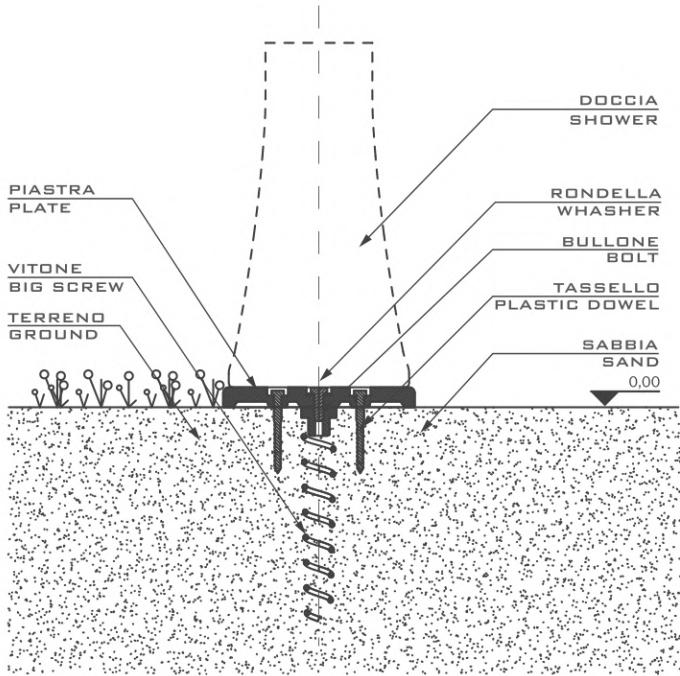

FISSAGGIO A VITE SCREW-BASED FASTENING SYSTEM D 125

MONTAGGIO SU SUPERFICI MORBIDE
(ERBA - SABBIA - ECC...)

ASSEMBLY FOR SOFT SURFACES
(GRASS - SAND - ETC.)