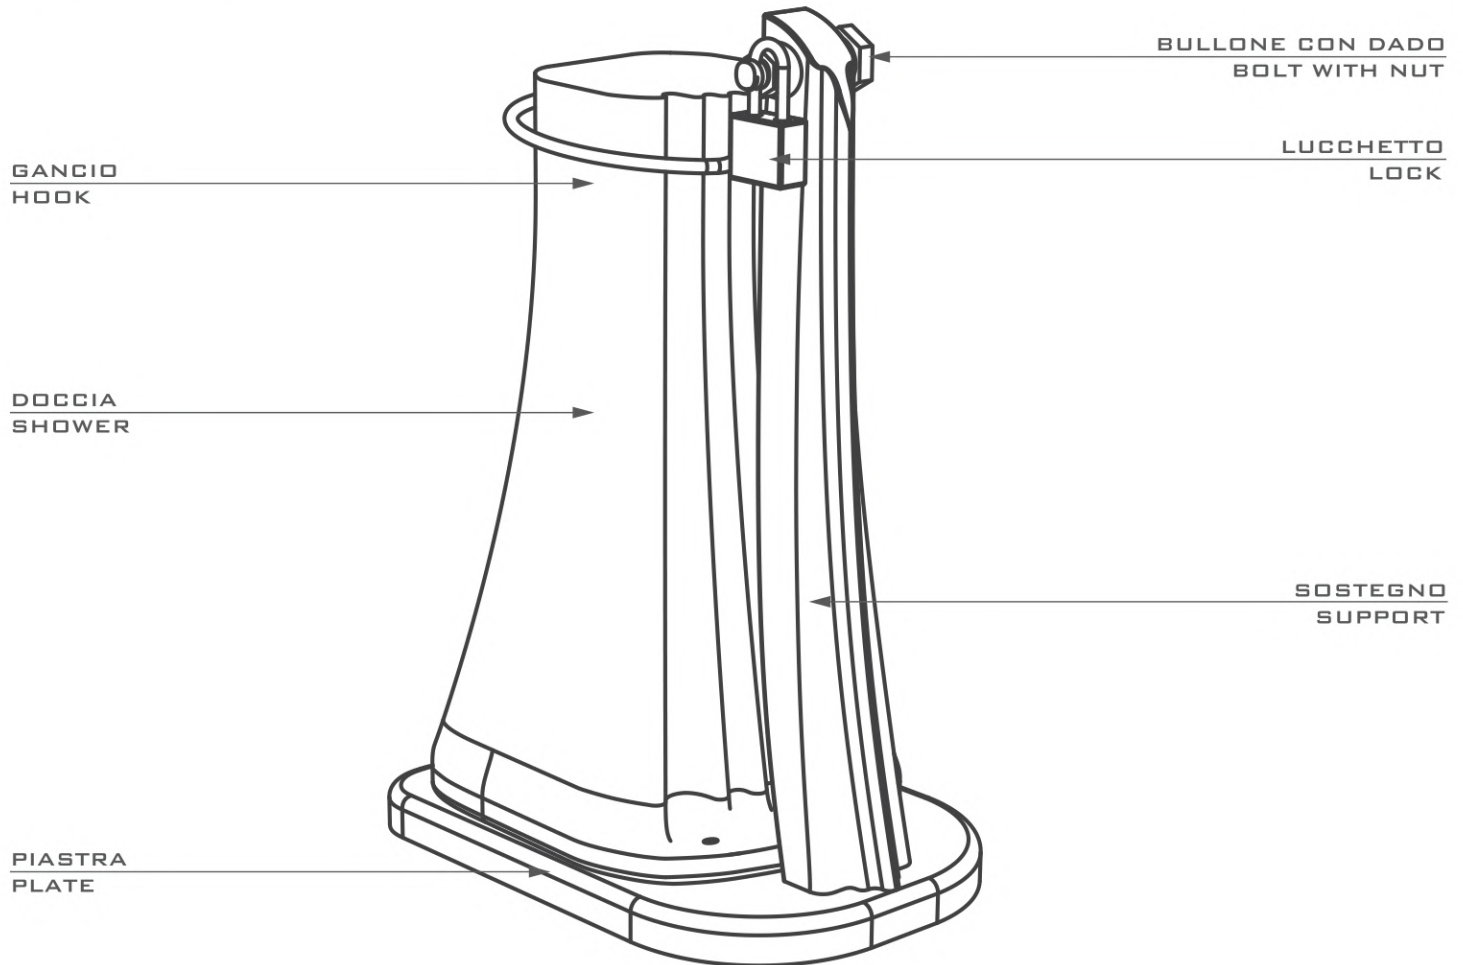

STAFFA DI FISSAGGIO ANTIVANDALICO CLAMPING SYSTEM

D 1 2 0

STAFFA DI FISSAGGIO ANTIVANDALICO:

La staffa di fissaggio antivandalico è utilizzabile solo per i modelli HAPPY – HAPPY FIVE – HAPPY BEACH e JOLLY – JOLLY S. Può essere facilmente installata su diverse superfici sia morbide (erba - sabbia - ecc...) che compatte (pavimenti - massetti - ecc...).

SISTEMA DE FIJACIÓN A PRUEBA DE VANDALISMO:

El sistema de fijación a prueba de vandalismo se puede utilizar sólo con los modelos HAPPY –HAPPY FIVE – HAPPY BEACH y JOLLY – JOLLY S. Se puede instalar facilmente sobre diferentes superficies tanto las suaves (prado, arena, etc.) como las compactas (suelos – soleras- etc.)

CLAMPING SYSTEM:

The vandal-proof anti-theft clamping system is suitable only for HAPPY – HAPPY FIVE – HAPPY BEACH and JOLLY – JOLLY S. It can be easily installed on different surfaces, both soft ones (grass, sand, etc.) and solid ones (floors, screeds, etc.)

SYSTÈME DE FIXATION ANTI-VANDALISME:

Le système de fixation anti-vandalisme est utilisable seulement pour les modèles HAPPY – HAPPY FIVE – HAPPY BEACH and JOLLY – JOLLY S. Il peut être facilement installé sur différents surfaces, soit souples (pré,sable, etc.) soit compactes (sol, chapes, etc.)