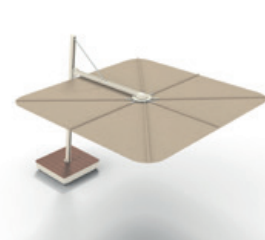

UX Collection

The Umbrosa UX collection currently consists of 8 unique parasols. The parasols are only available in the combination as shown here. Would you like a different colour? Feel free to check out the standard collection on our website.

Versa UX — Canopy: 3 x 3 m | Base: (B) 912 x (L) 912 x (H) 190

Sand

Infina UX — Canopy: 2,5 x 2,5 m | Base: (B) 730 x (L) 730 x (H) 120

Nano UX — Canopy: 2,5 x 2,5 m | Base: (B) 850 x (L) 850 x (H) 140

Paraflex UX — Canopy: 2,3 x 2,3 m