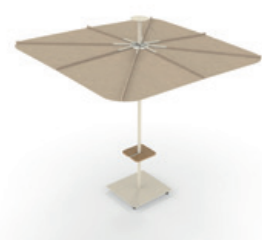

Infina UX — Canopy: 2,5 x 2,5 m | Base: (B) 730 x (L) 730 x (H) 120

Sand