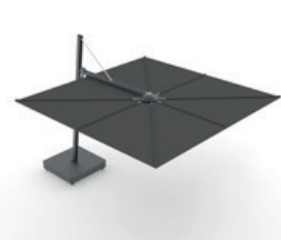

UX Collection

The Umbrosa UX collection currently consists of 8 unique parasols. The parasols are only available in the combination as shown here. Would you like a different colour? Feel free to check out the standard collection on our website.

Versa UX — Canopy: 3 x 3 m | Base: (B) 912 x (L) 912 x (H) 190

Full Black

Infina UX — Canopy: 2,5 x 2,5 m | Base: (B) 730 x (L) 730 x (H) 120

Nano UX — Canopy: 2,5 x 2,5 m | Base: (B) 850 x (L) 850 x (H) 140

Paraflex UX — Canopy: 2,3 x 2,3 m