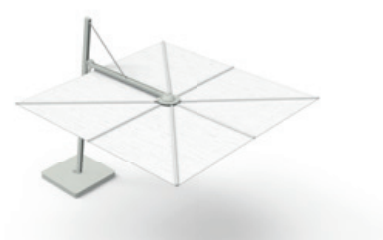

UX Collection

The Umbrosa UX collection currently consists of 8 unique parasols. The parasols are only available in the combination as shown here. Would you like a different colour? Feel free to check out the standard collection on our website.

Versa UX — Canopy: 3 x 3 m | Base: (B) 912 x (L) 912 x (H) 190

Architecture