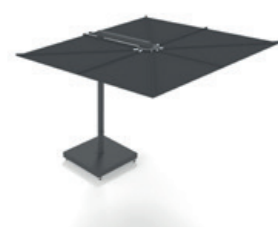

UX Collection

The Umbrosa UX collection currently consists of 8 unique parasols. The parasols are only available in the combination as shown here. Would you like a different colour? Feel free to check out the standard collection on our website.

Versa UX — Canopy: 3 x 3 m | Base: (B) 912 x (L) 912 x (H) 190

Infina UX — Canopy: 2,5 x 2,5 m | Base: (B) 730 x (L) 730 x (H) 120

Nano UX — Canopy: 2,5 x 2,5 m | Base: (B) 850 x (L) 850 x (H) 140

Full Black

Paraflex UX — Canopy: 2,3 x 2,3 m