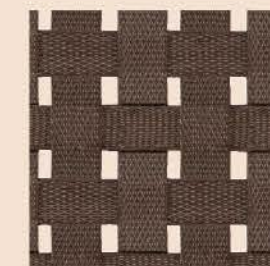

Nautic Rope Black
Gravity collection
100%polyester

Intrecci

weaving_Geflechte_tressage

Sunweave Bianco Perla
Hamptons_Hamptons
Graphics Collections
polyethylene

Sunweave Bianco Perla
Igloo Collection
polyethylene

Sunweave Musk
Hamptons Collection
polyethylene

Sunloom Chocolate
Caribe_Saint Tropez
Collections
polyester-pvc

Oval Sunloom White
Coral Reef Collection
polyester-pvc

Oval Sunloom Terra
Coral Reef Collection
polyester-pvc

Straps Coffee
Hamptons Graphics
Collection

Batyline

Batyline Bianco
Samba Rio Collection
(only sunbed)
polyester-pvc
(Imo on request)

Batyline Terra
Portofino_Samba Rio
Collections(only sunbed)
polyester-pvc
(Imo on request)