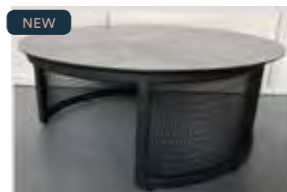

VIRGO

Coffee table in perforated aluminium frame in two different heights and sizes. The table top has a concrete appearance and is made of 3D-printed glass. Can be used separately or in combination; you can put the small table under the larger table to create exciting level differences. The small table also works well as a side table.

NEW

8197-8-70
Virgo coffee table

- H:35 D:60
- Powder coating -8 Black matte
- Glass -70 Light concrete look

NEW

8196-8-70
Virgo coffee table

- H:41 D:105
- Powder coating -8 Black matte
- Glass -70 Light concrete look