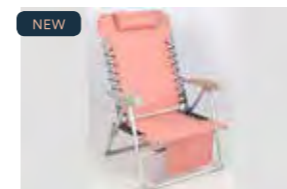

8804
Dvala hammock

8802
Dvala hammock
Patterned

ULRIKA

Neat and stable beach chair with an aluminum frame combined with durable polyester. For 2022 we add 2 new colours, Pink and Green

5346-42
Ulrika beach chair