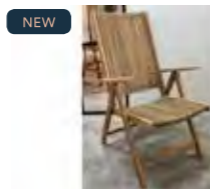

4491
Julita position chair
Foldable

- Teak Premium Natural