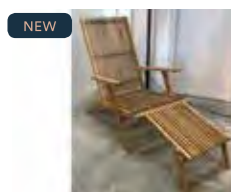

4495
Julita deckchair
Foldable

- Teak Premium Natural