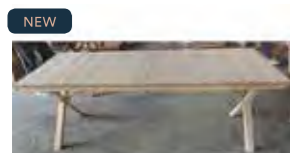

4493
Julita dining table

- W:155 H:73 D:90
- Teak Premium Natural