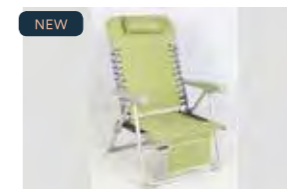

5346-32
Ulrika beach chair

- SH:30 W:58 D:70 H:85
- Powder coating -70 Silver grey
- Fabric -32 Green polyester