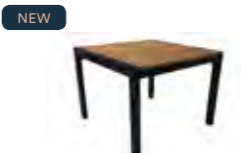

- Powder coating -80 Black matt
- Fabric -24 Beige olefin

NEW

5163-80-24
Indus 3-seater sofa
With cushion

- Powder coating -80 Black matt
- Fabric -24 Beige olefin

NEW

5166-80
Indus coffee table

- W:135 H:45 D:65
- Powder coating -80 Black matt

NEW

5167-80
Indus side table

- W:57 H:40 D:41
- Powder coating -80 Black matt

ITONDA

Coffee table in modern design with black aluminium stand and table top in 3D-printed glass with concrete pattern. Can be used separately or in combination; you can put the small table under the larger table to create exciting level differences. Concealed adjustable feet which allow you to adapt depending on the surface.