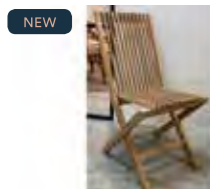

JULITA

Julita, well-thought-out and appealing Scandinavian design with clean lines made of premium Indonesian teak. The straight lines of the crossbars provide an alluring frame. Excellent seating comfort. Comes as dining table, dining chair, position chair, deck chair, coffee table, stool, and lamp.

4490
Julita dining chair
Foldable

- Teak Premium Natural