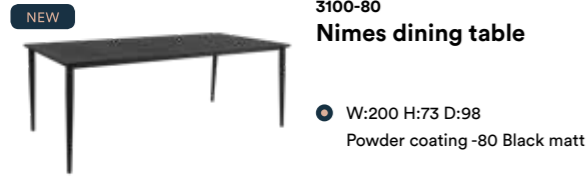

NEW

2647-80-71

Hillmond dining table

Extendable

- W:226 W:166 H:74 D:100
- Powder coating -80 Black matt
- High pressure laminate -71 Grey concrete look

NIMES

A series of dining and café tables with stylish, ribbed tabletops and tapered, rounded legs. Manufactured using a unique technique that provides a sound-absorbent tabletop. For 2022 we have added Black as a colour option.

3100-80
Nimes dining table

- W:200 H:73 D:98
- Powder coating -80 Black matt

3106-80
Nimes dining table

- W:140 H:73 D:78
- Powder coating -80 Black matt

3107-80
Nimes dining table

- W:78 H:73 D:78

PONTE

Foldable sets with a table and chairs in various colors. All parts in coated steel.