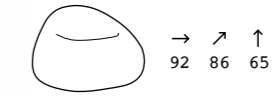

→ ↗ ↑
175 145 42

PE - Polyethylene
basic colour

6291

GUMBALL FAMILY design Alberto Brogliato

gumball armchair

STRUCTURE

→ ↗ ↑
92 86 65

PE - Polyethylene
basic colour