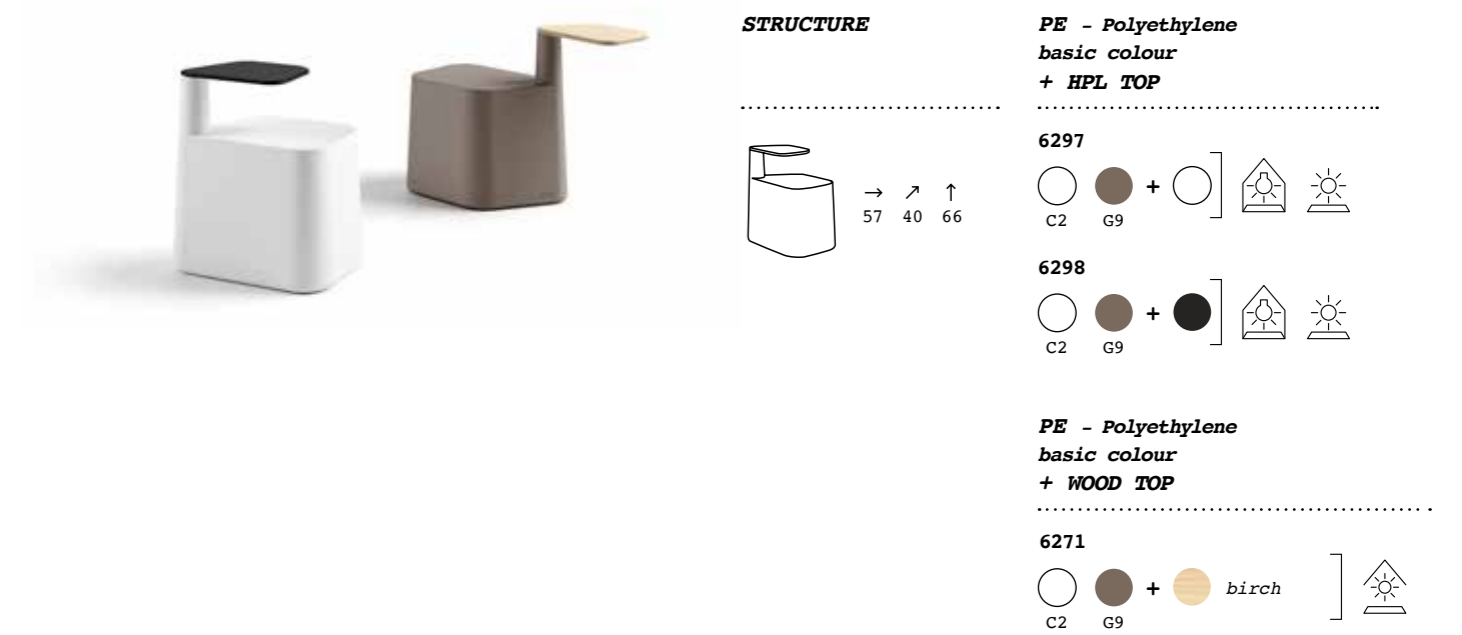

SAT design Marco Zito

sat