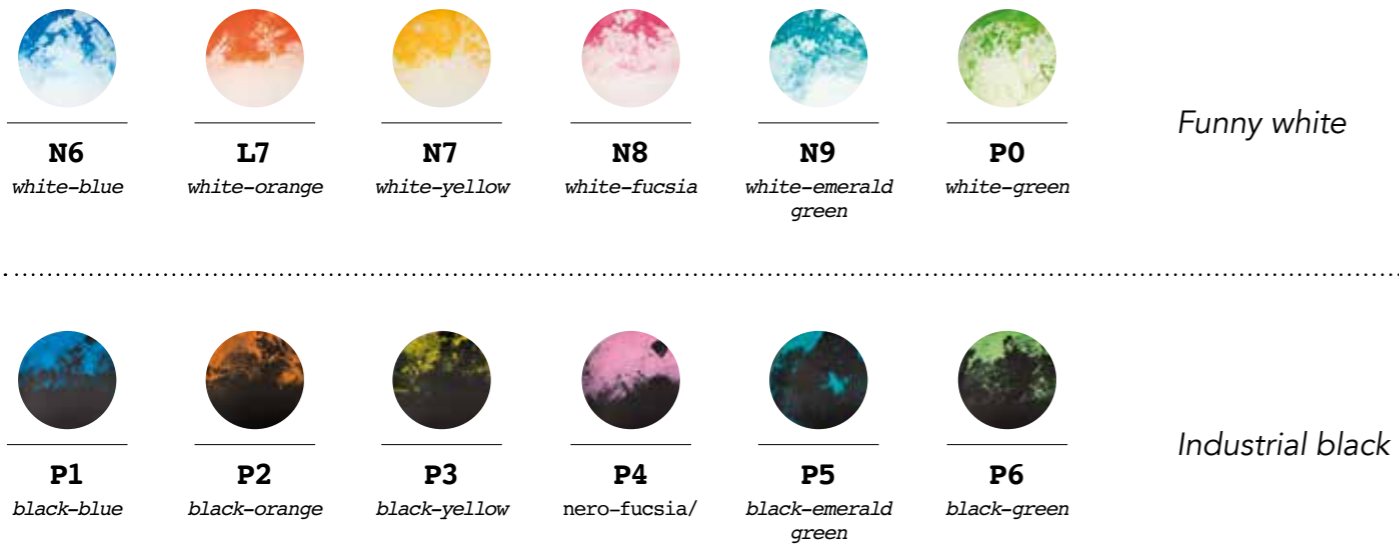

PE - Polyethylene
basic colour

6395

technical data

legend

spaces

indoor

outdoor

covered outdoor

A4449

DETAILS

Jetlag
Jetlag Chair

PE - STANDARD FINISHINGS

PE - BASIC COLOURS TOP

TOP COLOURS

PE - SPECIAL COLORS *on demand*

TOP FINISHINGS