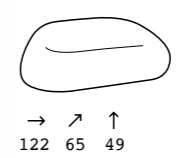

**PE - Polyethylene
basic colour**

- A4261
- C2
 - G9
 - M9
 - N2
 - N4
 - 87

WOOD

- A4263
- birch

gumball sofa junior

STRUCTURE

**PE - Polyethylene
basic colour**

- 6302
- A2
 - B3
 - C1
 - C2
 - 11
 - 43
 - 74