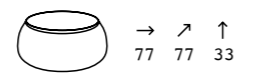

t ball

STRUCTURE

**PE - Polyethylene
basic colour**

1. 6248
2. C2
   - G9
   - M9
   - N2
   - N4
   - 87

TOP

- 63

**PE - Polyethylene
basic colour**

1. A4261
2. C2
   - G9
   - M9
   - N2
   - N4
   - 87

WOOD

1. A4263
2. birch