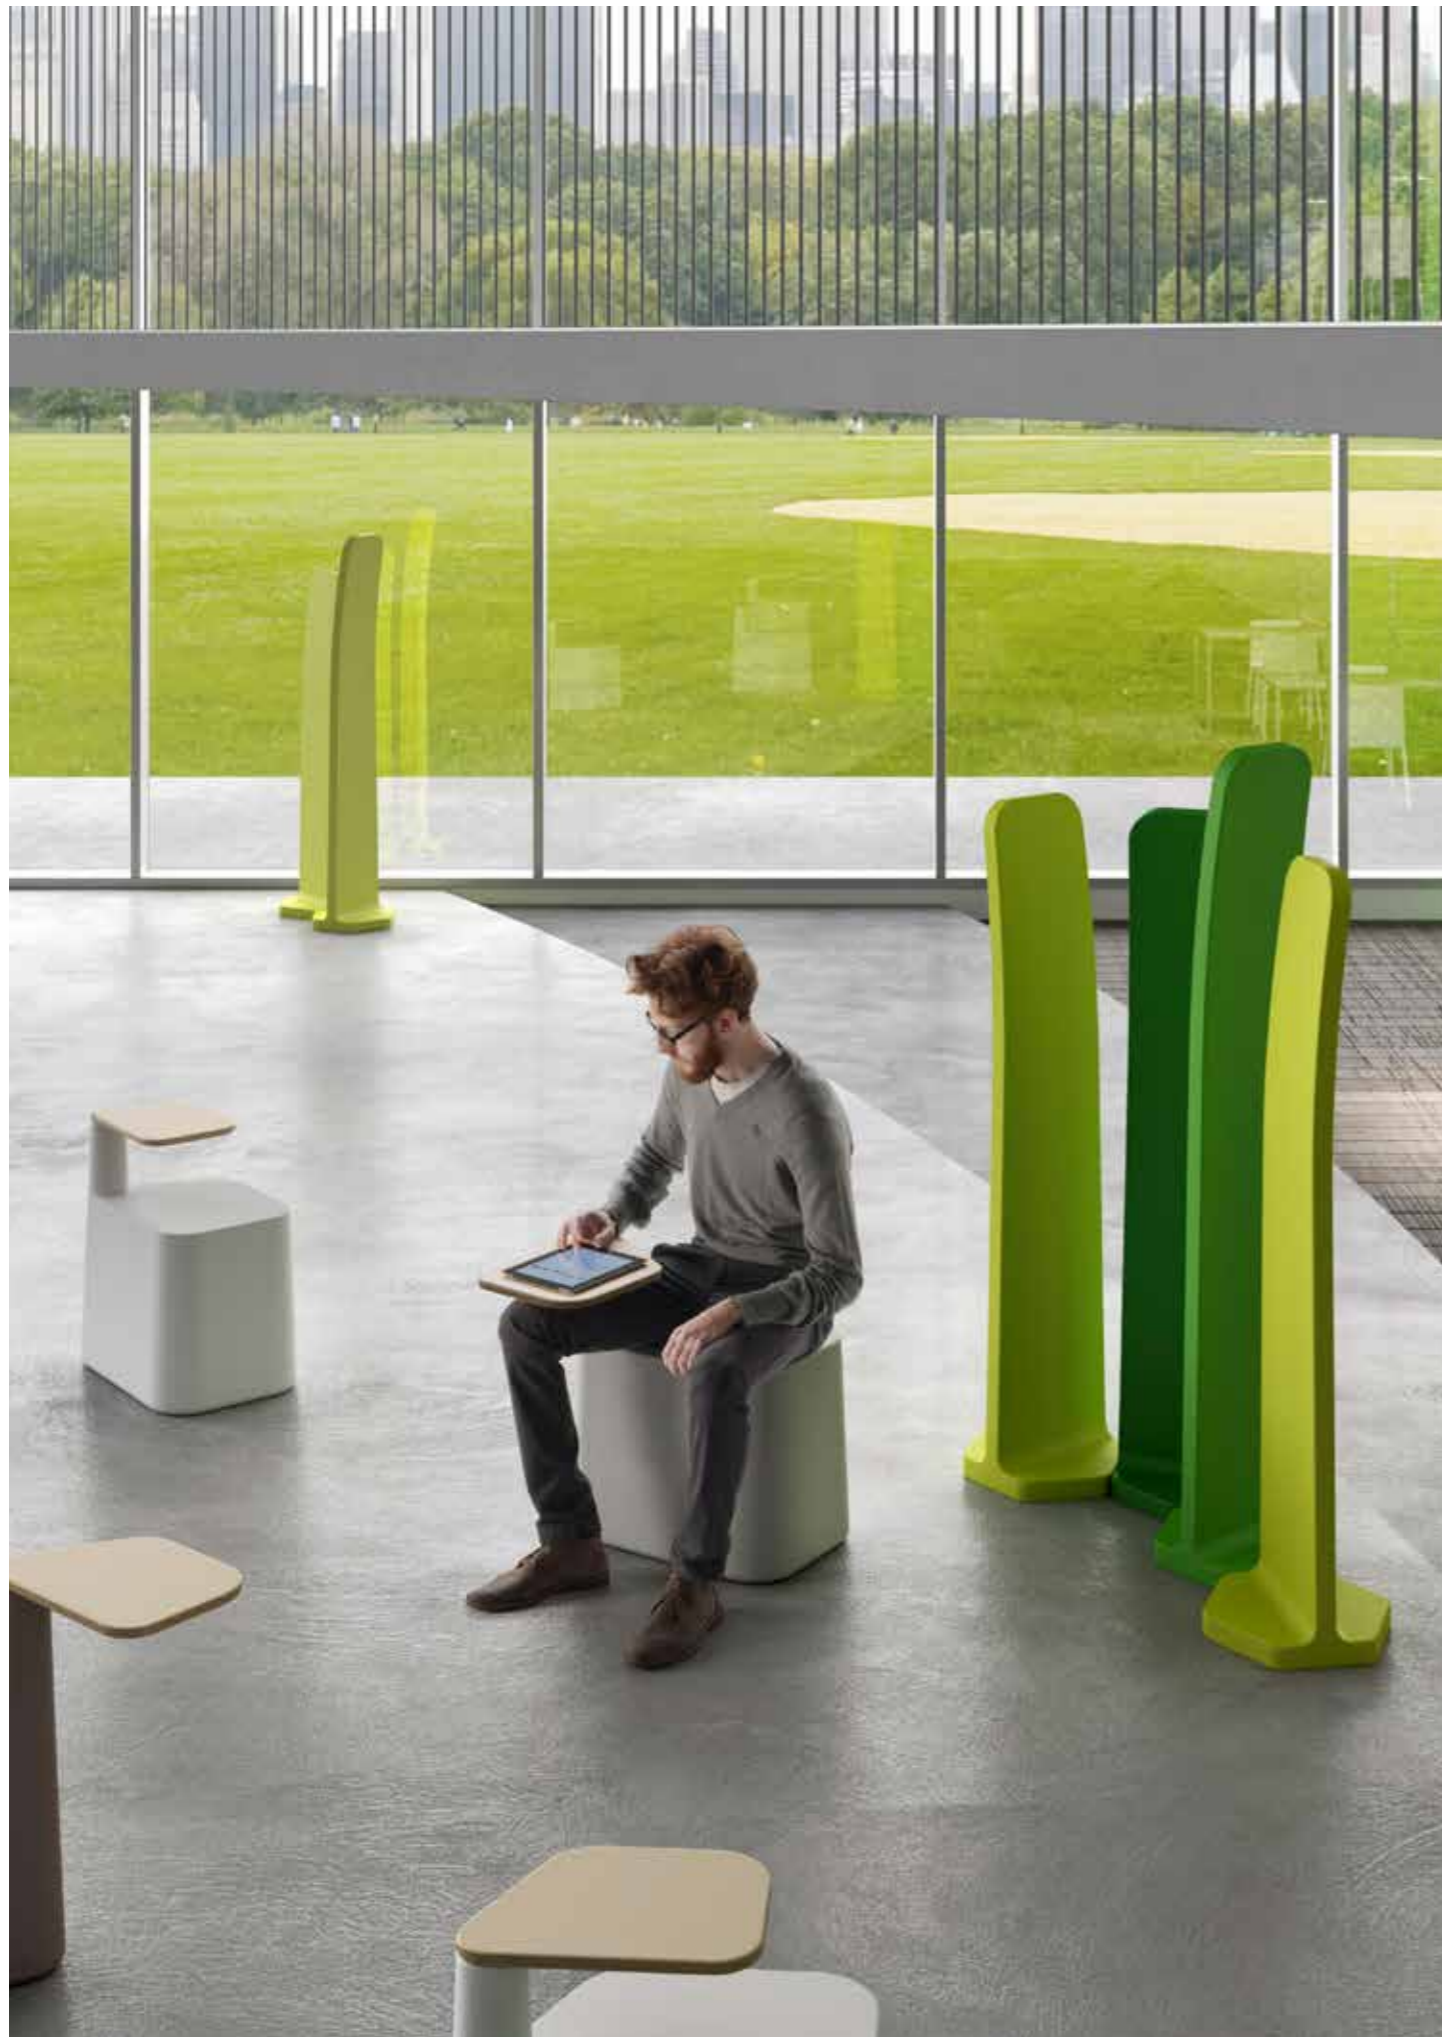

GRADIENT design Mut Design

gradient 160-180

SAT design Marco Zito

sat

LAPSUS design Eddy Antonello + Alberto Fabbian

lapsus
STRUCTURE
 PE - Polyethylene
 basic colour
 6260
 A9 C2 86

GODOT design Alberto Brogliato