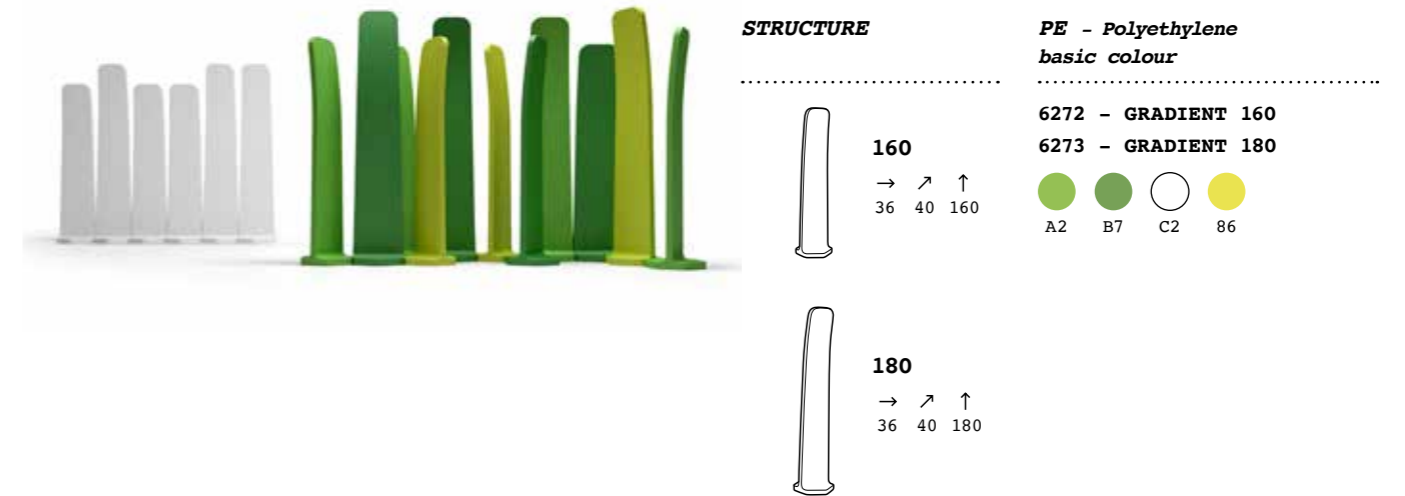

GRADIENT design Mut Design

gradient 160-180