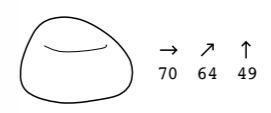

**PE - Polyethylene
basic colour**

1. 6292
2. A2
   - B3
   - C1
   - C2
   - 11
   - 43
   - 74

**PE - Polyethylene
special colors**

1. 6292
2. ◐ N6
   - ◐ L7
   - ◐ N7
   - ◐ N8
   - ◐ N9
   - ◐ P0
   - ◑ P1
   - ◑ P2
   - ◑ P3
   - ◑ P4
   - ◑ P5
   - ◑ P6

**PE - Soft with little balls
special finishing**

1. 6296
2. 98