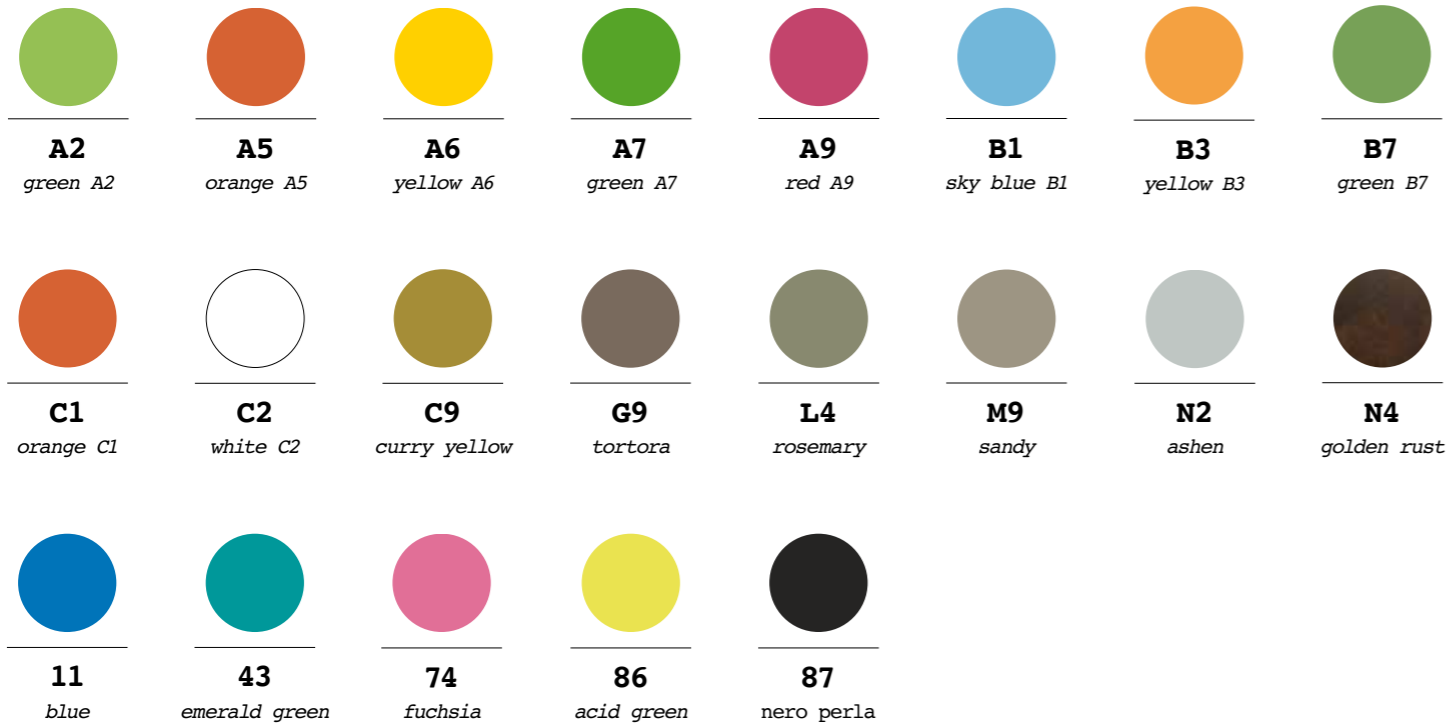

PE - STANDARD FINISHINGS