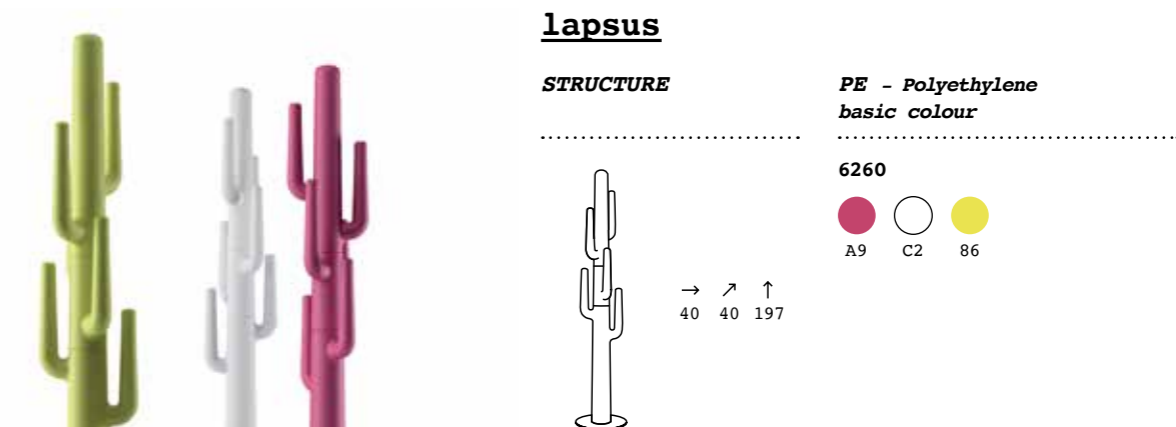

LAPSUS design Eddy Antonello + Alberto Fabbian

lapsus
STRUCTURE
PE - Polyethylene
basic colour
6260
A9 C2 86