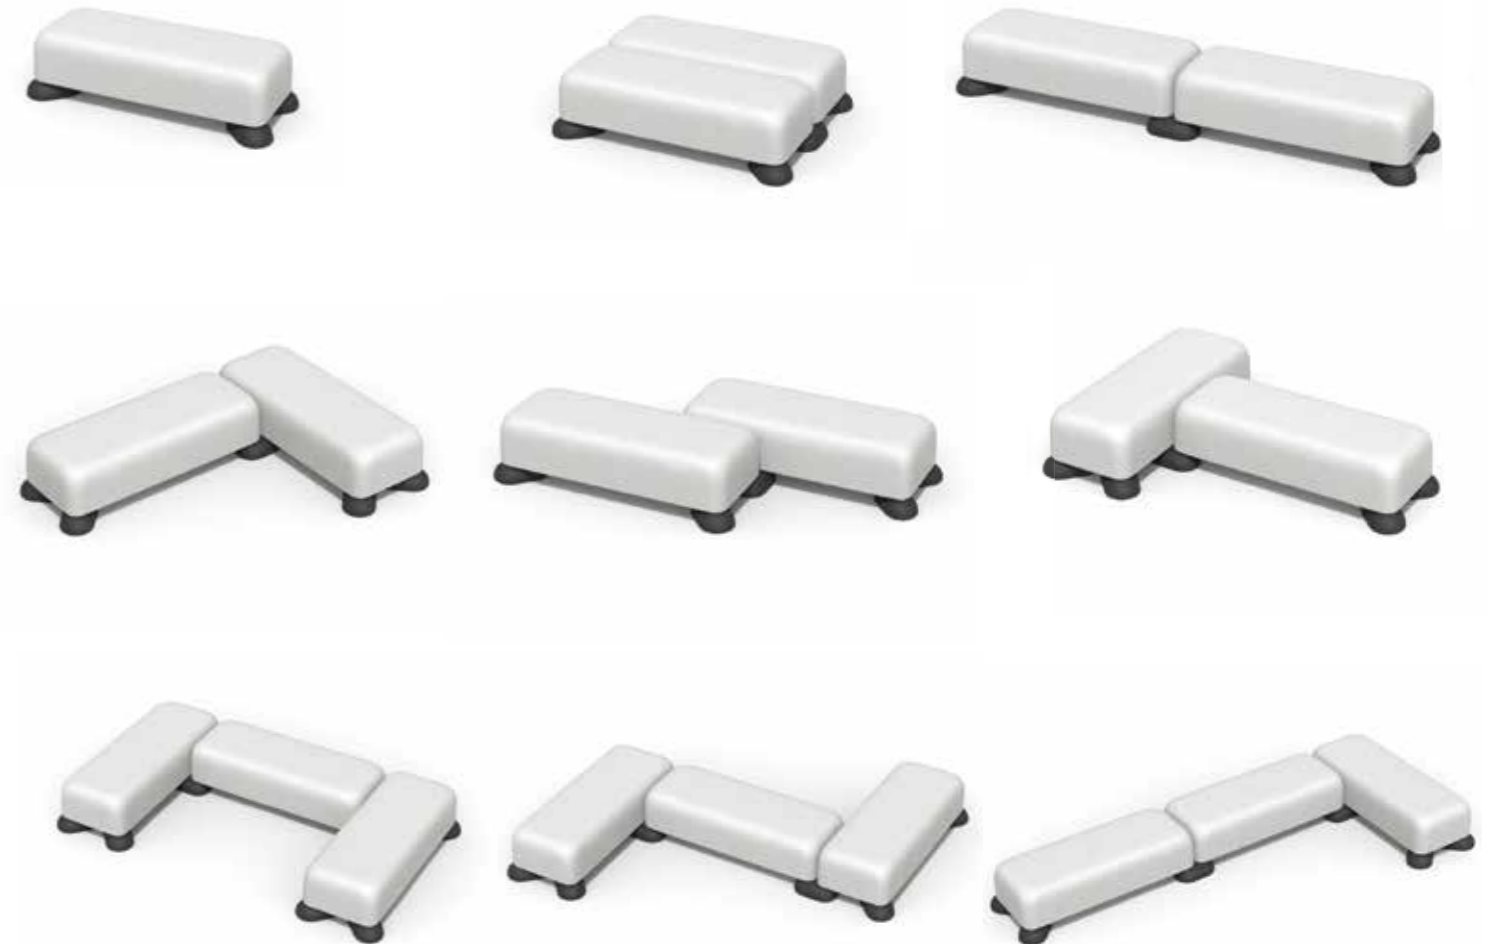

→ ↗ ↑
156 66 32

PE - Polyethylene
basic colour

6412

FEET

→ ↗ ↑
34 21 15

PE - Polyethylene
basic colour

A4651

standard combinations