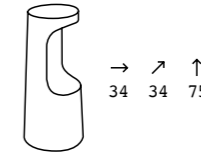

fura stool

STRUCTURE

PE - Polyethylene
basic colour