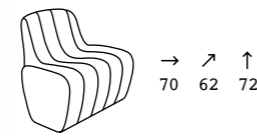

JETLAG design Cédric Ragot

jetlag chair

STRUCTURE

→ ↗ ↑
70 62 72

PE - Polyethylene
basic colour

6293

jetlag

STRUCTURE