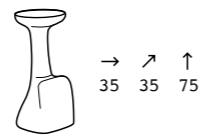

armillaria stool

STRUCTURE

PE - Polyethylene
basic colour