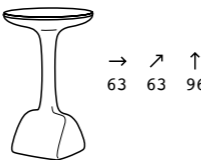

armillaria stool

STRUCTURE

PE - Polyethylene
basic colour

6249

armillaria table

STRUCTURE

PE - Polyethylene
basic colour

6250