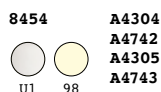

PE for LIGHT KIT

colore base/basic colour