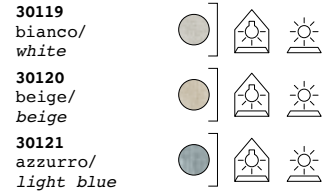

coffee table

fade coffee table

→ ↗ ↑
71 71 33

STRUTTURA/STRUCTURE

PE - Polietilene/Polyethylene

colore base/basic colour

PE for LIGHT KIT

colore base/basic colour