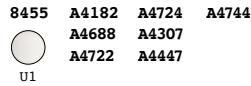

fade relax armchair

→ ↗ ↑
95 75 74

STRUTTURA/STRUCTURE

PE - Polietilene/Polyethylene

colore base/basic colour

PE for LIGHT KIT

colore base/basic colour

fade relax armchair

**CUSCINO ESTERNO COPERTO/
CUSHION COVERED OUTDOOR**
tessuto/fabric

fade relax armchair

CUSCINO OUTDOOR/CUSHION OUTDOOR
tessuto/fabric

coffee table

fade coffee table

→ ↗ ↑
71 71 33

STRUTTURA/STRUCTURE

PE - Polietilene/Polyethylene

colore base/basic colour

PE for LIGHT KIT

colore base/basic colour

fade coffee table structure

→ ↗ ↑
71 71 33

STRUTTURA/STRUCTURE

PE - Polietilene/Polyethylene

colore base/basic colour

PE for LIGHT KIT

colore base/basic colour

fade coffee table structure

PIANO/TOP

○ 70

HPL colore base/basic colour

fade table lamp

→ ↗ ↑
13 13 22

PE + LIGHT KIT

colore base/basic colour

fade table lamp high

→ ↗ ↑
13 13 30

PE + LIGHT KIT

colore base/basic colour

- Kit luce incorporato 4W
  4W built-in light kit
- Cavo di ricarica USB 5V 1Amp
  5V 1Amp USB charging cable
- Fino a 18 ore di autonomia
  Up to 18 hours of battery life

fade lamp

→ ↗ ↑
65 65 185

PE for LIGHT KIT

colore base/basic colour

ACCESSORIES:

A4197
Sistema di fissaggio a terra/Fixing kit system

Dettagli/Details

Diametro 510 mm/Diameter 510 mm
Spessore 5 mm/Thickness 5 mm
Peso 8 kg/Weight 8 kg
Acciaio inox Aisi 304 satinato
Satin Aisi 304 stainless steel

LEGENDA/LEGEND

interno indoor

esterno outdoor

esterno coperto covered outdoor