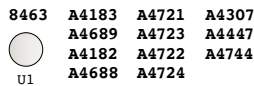

coffee table

fade coffee table

→ ↗ ↑
71 71 33

STRUTTURA/STRUCTURE

PE - Polietilene/Polyethylene

colore base/basic colour

PE for LIGHT KIT

colore base/basic colour