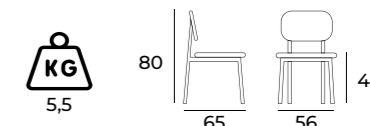

MALDIVES

811