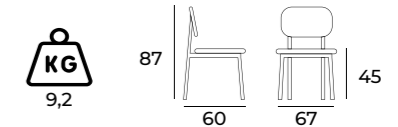

Outdoor

DAISY

119

PURE

369

CRETE

813

APRIL