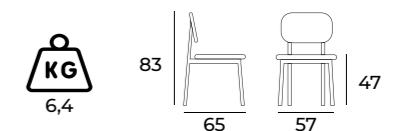

Outdoor

DAISY

119

PURE

369

CRETE

813

APRIL