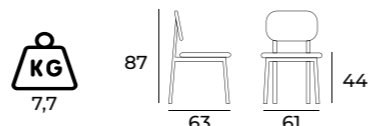

APRIL

115

MALDIVES

811

CANADA

276

SOLARIS

804