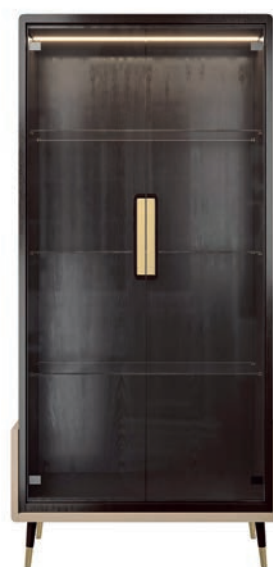

MOON
Glass cupboard

—
Art. 0VE47

Finish WE - Wengé - cat.ZE
Standard: Metal Tip Legs included
Metal Tip Legs Goldplated
Optional: Outside shell in RAL 1019 finish
not included
W. 114 D. 45 H. 195