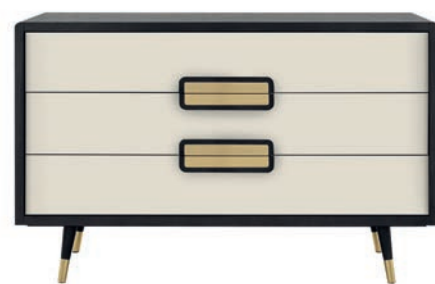

MOON
Chest of Drawer

—
Art. 0CO47
Finish AC - Anthracite - cat.ZA
Standard: Metal Tip Legs Goldplated included
Drawers in B5 - Vanilla Finish
W. 135 D. 55 H. 85