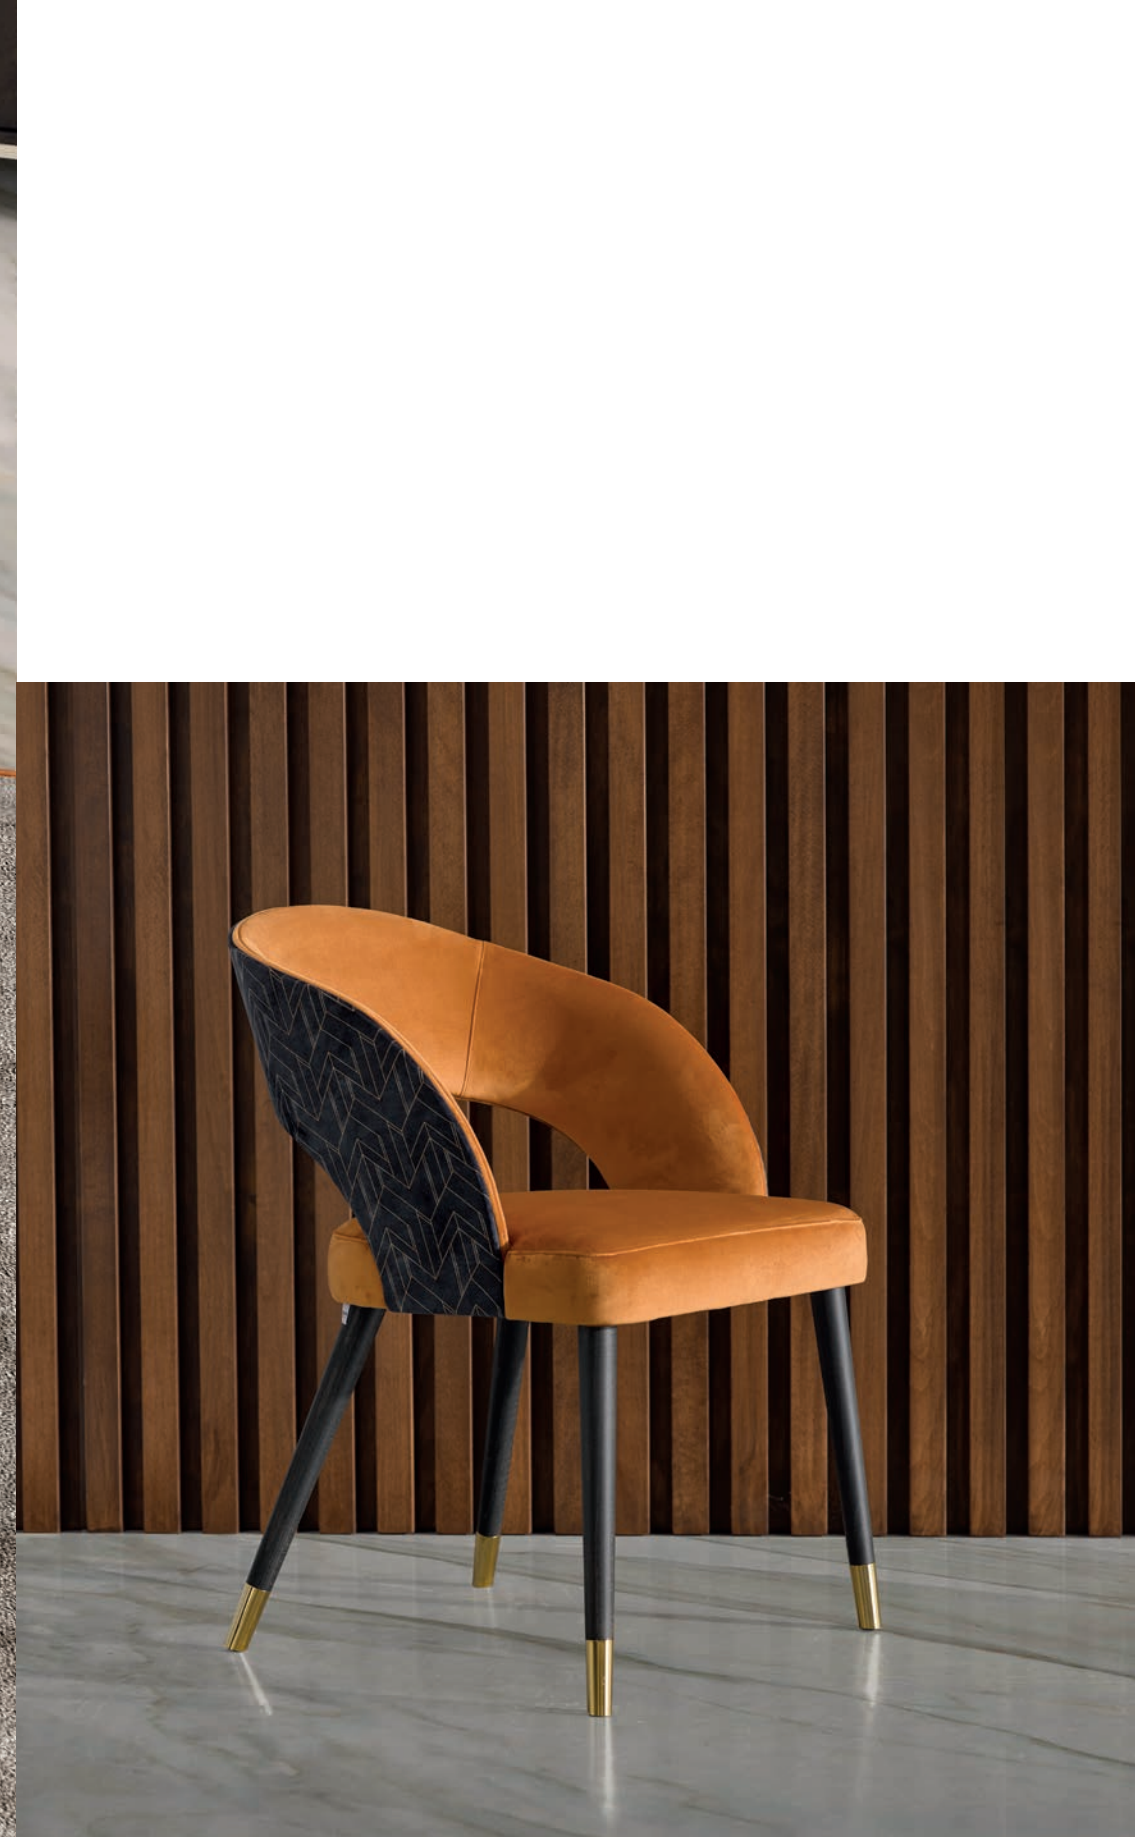

An ambience with powerful
and essential lines.

Dining

THE OSLO TABLE

The design show up in the details.

Dining

When aesthetics and
functionality come
together.

Dining

The Oslo table has been designed to quickly adapt to the number of diners: thanks to latest generation mechanisms it can reach maximum extension in a few simple gestures