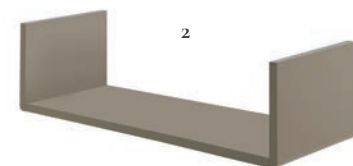

1 BOTTOM SHELL
for 0CR47 Sideboard

2 BOTTOM SHELL
for 0VE47 Display Cabinet

—
Art. 0VE47shell
Finish RAL 1019