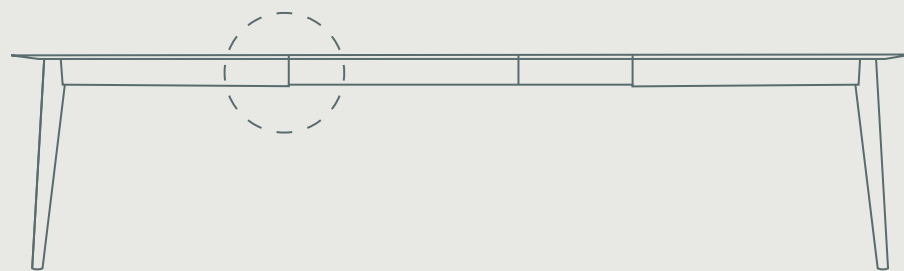

Matteo De Stefani

MATTEO DE STEFANI HAS BEEN AN ARCHITECT AND FURNITURE DESIGNER FOR OVER A DECADE.

Established interior designer, he designed the Ellipse and Ada collections and the new Elly collection, which we present in this catalog, for Sevensedie.

However, his heterogeneous experience saw him also involved in other activities; by him are the designs and set-ups of the stands that over the years have allowed Sevensedie to be one of the brands historically present at the Salone del Mobile in Milan; more recently, De Stefani took on the role of Artistic Director, taking care of the brand's image at 360°.