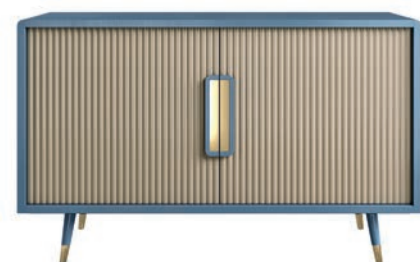

MOON
Sideboard

—
Art. 0CR48

Finish RM - Matt RAL - NCS-S-5020-R90B
Standard: Metal Tip Legs included
Metal Tip Legs Goldplated
Doors in RAL 1019 Finish
W. 152 D. 59 H. 93