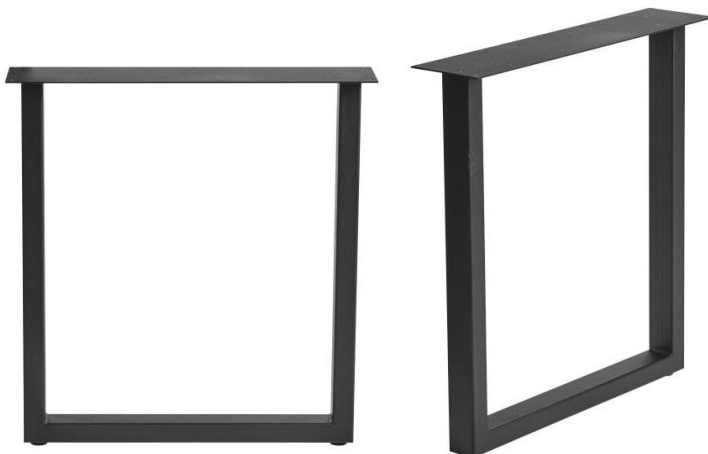

NEW Loop Base

Loop Base features a simple yet stylish design which affords maximum strength, and the adjustable feet give extra stability. Base is made of outdoor powder coated steel, suitable for indoor and outdoor. **Two bases per pack.** Areas with high humidity or coastal climates may cause the materials to weather more than usual.

Black

Measures

Top: 66(w) x 15(d) cm h=71 cm

Tube: 40(w) x 60(d) mm

Box(2 pcs): 76,5(w) x 67?(d) x 21(h) cm

Weight

4,50 kg (1 pcs)

9,00 kg (1 set)

10,00 kg (1 set)

Logistics

Units Package	Units 20 DC	Units 40 HC	Units Truck 100m3
Two Bases(1 set) in 1 box.	216	432	540