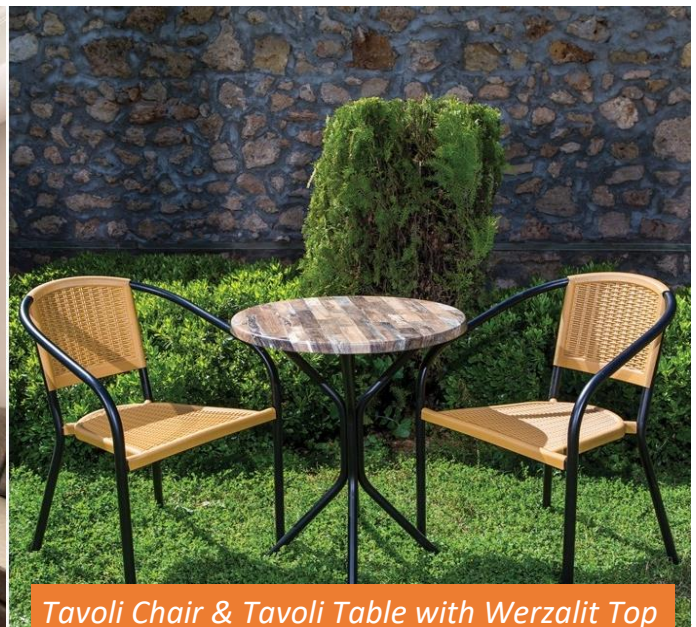

#### Logistics

Units Package	Units 20 DC	Units 40 HC	Units Truck 100m3
1 pcs / Box	704	1600	1800

Tavoli Chair & Tavoli Table

Tavoli Chair & Tavoli Table with Werzalit Top

**Maya Armchair** is made of UV resistant resin with steel powder coated frame. Slats can be customized with different color options. Avoid direct water exposure for longer lifetime. Suitable for commercial and domestic usage.