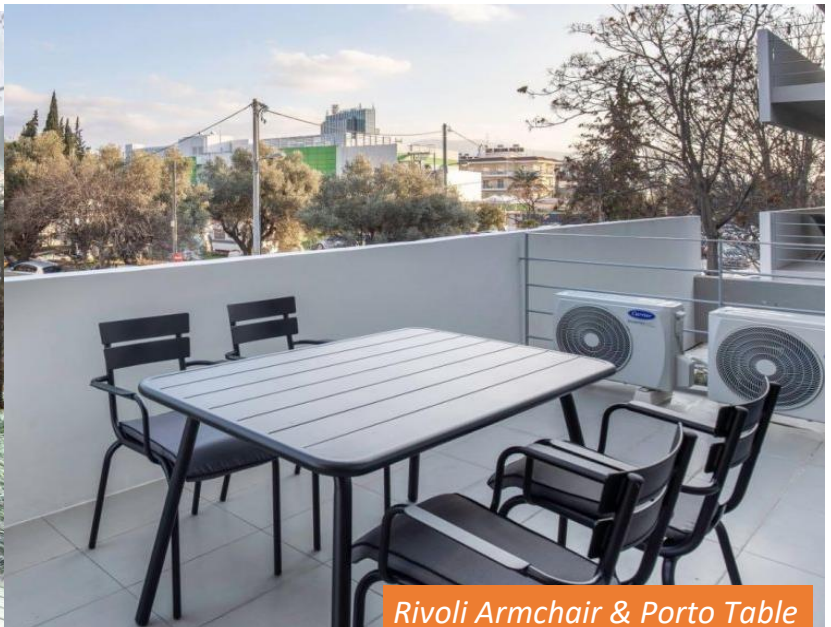

Rivoli Armchair & Porto Table