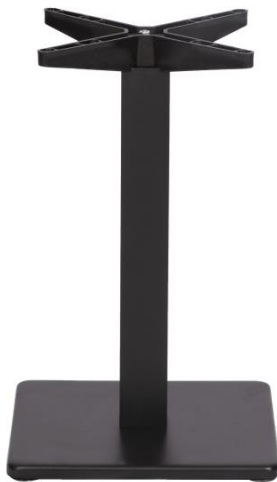

Gonzo Base

Gonzo Base comes with 80x80 aluminium tube and 45x45 steel base, resin glass fiber top. Quality powder coated base allows Gonzo to be used outdoors in commercial use. Base is molded and has round corners for safe usage.

Measures

Steel Base: 45(w) x 45(d) cm.

Tube: 80(w) x 80(d) x 2 mm

Box (2 pcs): 68(w) x 47(d) x 13(h) cm

Weight

10,00 kg (dining)

10,50 kg (bar)

Logistics

Units Package	Units 20 DC	Units 40 HC	Units Truck 100m3
2 Pcs in 1 Box	600	1200	1520