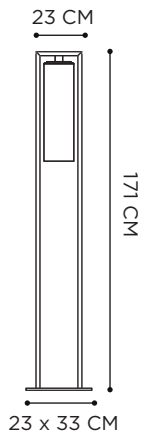

REFERENCE	DESCRIPTION	LIGHTBULB SOCKET	WATT	K	LM	INPUT	IP	EEC
DOMECBCL	49-84 CM - CLEAR	E27 - DECORATIVE LED INCLUDED	4 W	2200	280	230V	43	A-G
DOMECBSM	49-84 CM - SMOKE	E27 - DECORATIVE LED INCLUDED	4 W	2200	280	230V	43	A-G
DOMECLBCL	74-134 CM - CLEAR	E27 - DECORATIVE LED INCLUDED	4 W	2200	280	230V	43	A-G
DOMECLBSM	74-134 CM - SMOKE	E27 - DECORATIVE LED INCLUDED	4 W	2200	280	230V	43	A-G

DOME CEILING 74-134CM WITH CLEAR GLASS - DOME CEILING 49-84CM WITH SMOKE GLASS

DOME CEILING 49-84CM WITH CLEAR GLASS - TABOELA 220 DINING TABLE - O-ZON 55 DINING CHAIR

DOME FLOOR

POWDER COATED ALUMINIUM: ANTHRACITE