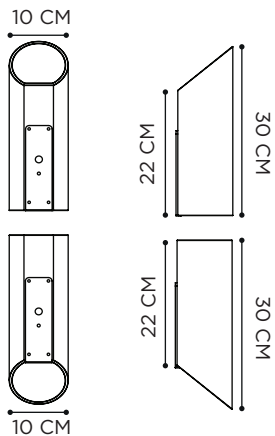

CORD LENGTH: 5M

MEDUZ ANTHRACITE COATED WITH SMOKE GLASS - EXES 77 LOW DINING CHAIRS- BUTLER 40 & 60 SIDE TABLE - RUG 150 BARK

MOSO WALL

PORCELAIN: WHITE/BLACK/NIGHT BLUE

REFERENCE	DESCRIPTION	INTEGRATED LIGHT	WATT	K	LM	INPUT	IP	EEC
MSOWUW*	 UP - WHITE	LED	3 W	2700	450	230V	65	D 
MSOWUB*	 UP - BLACK	LED	3 W	2700	450	230V	65	D 
MSOWUNB*	 UP - NIGHT BLUE	LED	3 W	2700	450	230V	65	D 
MSOWDW*	 DOWN - WHITE	LED	3 W	2700	450	230V	65	D 
MSOWDB*	 DOWN - BLACK	LED	3 W	2700	450	230V	65	D 
MSOWDNB*	 DOWN - NIGHT BLUE	LED	3 W	2700	450	230V	65	D 