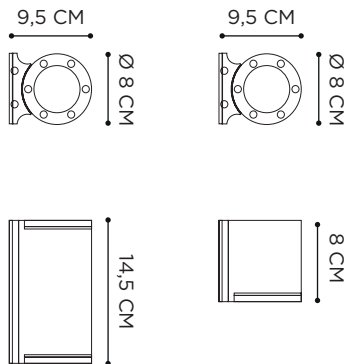

OMEGA WALL

ELECTROPOLISHED STAINLESS STEEL

REFERENCE	DESCRIPTION	LIGHTBULB SOCKET	WATT	INPUT	IP	EEC
OMG1D220EP	1 SPOT	GU10 - LED FLAT OPTIC (NOT INCLUDED)	5 W	230V	55	A-G
OMG2D220EP	2 SPOTS	GU10 - LED FLAT OPTIC (NOT INCLUDED)	5 W	230V	55	A-G