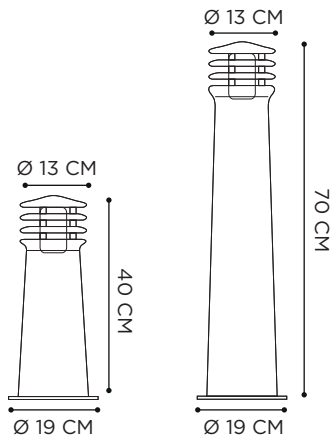

RUSTY

RUSTY IRON

REFERENCE	DESCRIPTION	LIGHTBULB SOCKET	WATT	K	LM	INPUT	IP	EEC
RUS40	40 CM	E27 - LED / FLUO (NOT INCLUDED)	MAX 11 W				55	A-G
RUS70	70 CM	E27 - LED / FLUO (NOT INCLUDED)	MAX 11 W				55	A-G

INTEGRATED LIGHT

RUS40L	40 CM	LED	9 W	3000	470	230V	55	G
RUS70L	70 CM	LED	9 W	3000	470	230V	55	G

LED INCLUDES 250mA DRIVER
INSTALLATION OPTION: JUB5625