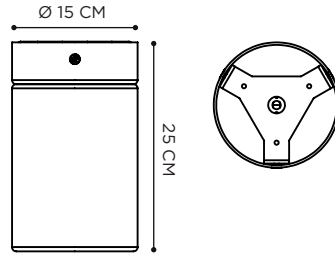

TESLA CEILING