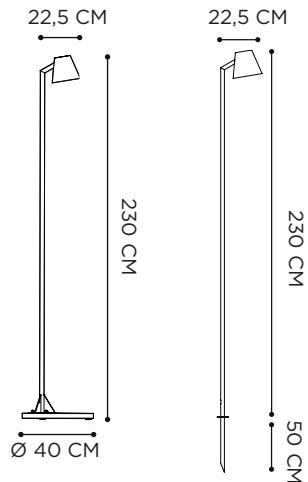

PARKER FLOOD & PATH