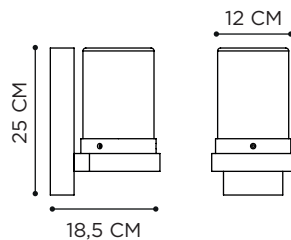

CLOCHE WALL