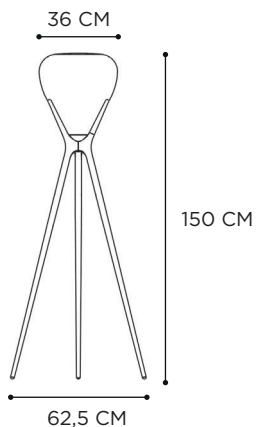

MEDUZ

POWDER COATED ALUMINIUM: ANTHRACITE/PEBBLE

MOUTHBLOWN GLASS: SMOKE

REFERENCE	DESCRIPTION	LIGHTBULB SOCKET	WATT	K	LM	INPUT	IP	EEC
MDZ15OASM	ANTHRACITE - SMOKE	E27 - DECORATIVE LED INCLUDED 4 W	2200	280	230V	43	A-G	
MDZ15OPBSM	PEBBLE - SMOKE	E27 - DECORATIVE LED INCLUDED 4 W	2200	280	230V	43	A-G	

CORD LENGTH: 5M