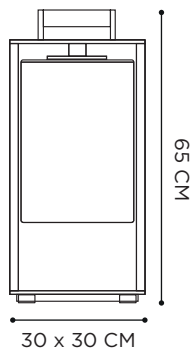

CORD LENGTH: 5 METER

OPTIONAL GALVANIZED STEEL BALLAST: O3DOMEMBALLAST01

DOME MOVE WITH SMOKE GLASS - DOME WALL WITH CLEAR GLASS

DOME SMALL

POWDER COATED ALUMINIUM: ANTHRACITE

MOUTHBLOWN GLASS: CLEAR/SMOKE