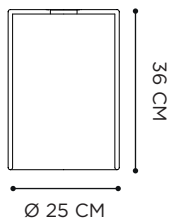

MOVE / SMALL / GATE / CEILING

REFERENCE

03DOMG02B	CLEAR MOUTHBLOWN GLASS
03DOMG02SMB	SMOKE MOUTHBLOWN GLASS