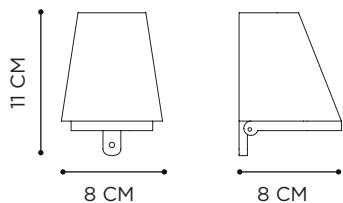

BEAMY WALL

ANTIQUE ZINC

ANTIQUE BRASS

WEATHERED BRASS

POWDER COATED ALUMINIUM: ANTHRACITE/WHITE

REFERENCE	DESCRIPTION	LIGHTBULB SOCKET	WATT	INPUT	IP	EEC
BMYW230AZ	ANTIQUE ZINC	GU10 - LED FLAT OPTIC (NOT INCLUDED)	5 W	230V	44	A-G
BMYW230AB	ANTIQUE BRASS	GU10 - LED FLAT OPTIC (NOT INCLUDED)	5 W	230V	44	A-G
BMYW230WB	WEATHERED BRASS	GU10 - LED FLAT OPTIC (NOT INCLUDED)	5 W	230V	44	A-G
BMYW230A	ANTHRACITE	GU10 - LED FLAT OPTIC (NOT INCLUDED)	5 W	230V	44	A-G
BMYW230WR	WHITE	GU10 - LED FLAT OPTIC (NOT INCLUDED)	5 W	230V	44	A-G