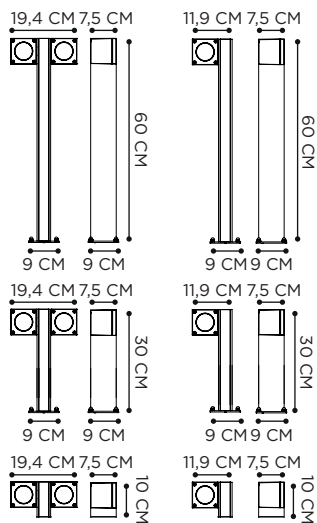

Q-BIC

TEAK

ELECTROPOLISHED STAINLESS STEEL

POWDER COATED ALUMINIUM: ANTHRACITE

REFERENCE	DESCRIPTION	LIGHTBULB SOCKET	WATT	INPUT	IP	EEC
QB301D220EP	30 CM 1 SPOT - EP	GU10 - LED FLAT OPTIC (NOT INCLUDED)	5 W	230V	55	A-G
QB302D220EP	30 CM 2 SPOT - EP	GU10 - LED FLAT OPTIC (NOT INCLUDED)	5 W	230V	55	A-G
QB601D220EP	60 CM 1 SPOT - EP	GU10 - LED FLAT OPTIC (NOT INCLUDED)	5 W	230V	55	A-G
QB602D220EP	60 CM 2 SPOT - EP	GU10 - LED FLAT OPTIC (NOT INCLUDED)	5 W	230V	55	A-G
QBG1D220EP	10 CM 1 SPOT - EP	GU10 - LED FLAT OPTIC (NOT INCLUDED)	5 W	230V	55	A-G
QBG2D220EP	10 CM 2 SPOT - EP	GU10 - LED FLAT OPTIC (NOT INCLUDED)	5 W	230V	55	A-G
QB301D230A	30 CM 1 SPOT - ANTHRACITE	GU10 - LED FLAT OPTIC (NOT INCLUDED)	5 W	230V	55	A-G
QB302D230A	30 CM 2 SPOT - ANTHRACITE	GU10 - LED FLAT OPTIC (NOT INCLUDED)	5 W	230V	55	A-G
QB601D230A	60 CM 1 SPOT - ANTHRACITE	GU10 - LED FLAT OPTIC (NOT INCLUDED)	5 W	230V	55	A-G
QB602D230A	60 CM 2 SPOT - ANTHRACITE	GU10 - LED FLAT OPTIC (NOT INCLUDED)	5 W	230V	55	A-G
QBG1D230A	10 CM 1 SPOT - ANTHRACITE	GU10 - LED FLAT OPTIC (NOT INCLUDED)	5 W	230V	55	A-G
QBG2D230A	10 CM 2 SPOT - ANTHRACITE	GU10 - LED FLAT OPTIC (NOT INCLUDED)	5 W	230V	55	A-G

ADJUSTABLE ANGLE 270°
INSTALLATION OPTION: JUB6525