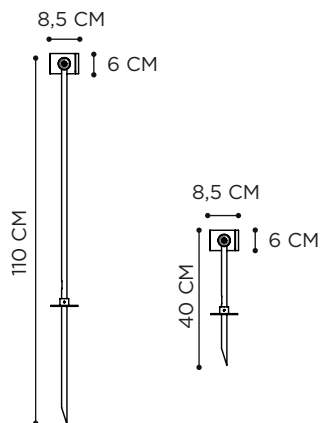

SPOTTY

WEATHERED BRASS

REFERENCE	DESCRIPTION	LIGHTBULB SOCKET	WATT	INPUT	IP	EEC
SPT230L040WB	40 CM	GU10 - LED FLAT OPTIC (NOT INCLUDED)	5 W	230V	65	A-G
SPT230L110WB	110 CM	GU10 - LED FLAT OPTIC (NOT INCLUDED)	5 W	230V	65	A-G