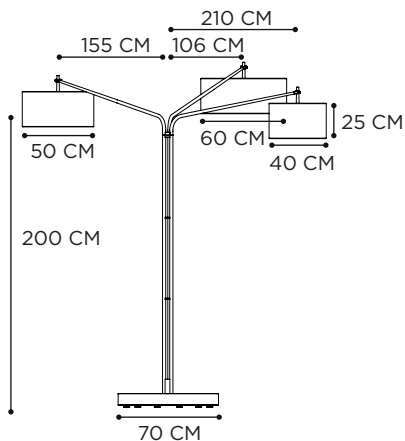

LUNIZ

POWDER COATED STAINLESS STEEL FRAME