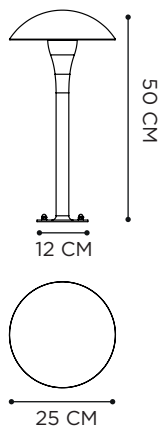

FUNGY

RUSTY IRON

WEATHERED BRASS

REFERENCE	DESCRIPTION	LIGHTBULB SOCKET	WATT	INPUT	IP	EEC
FGY50RI	RUSTY IRON	G9 - (LED NOT INCLUDED)	MAX 5 W	230V	55	A-G
FGY50WB	WEATHERED BRASS	G9 - (LED NOT INCLUDED)	MAX 5 W	230V	55	A-G

INSTALLATION OPTION: JUB5625