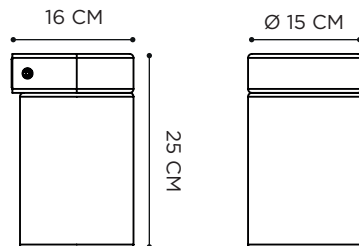

TESLA WALL

POWDER COATED ALUMINIUM: ANTHRACITE

MOUTHBLOWN GLASS: CLEAR/SMOKE

REFERENCE	DESCRIPTION	LIGHTBULB SOCKET	WATT	K	LM	INPUT	IP	EEC
TSLWA	CLEAR	E27 - DECORATIVE LED INCLUDED	4 W	2200	280	230V	43	A-G
TSLWASM	SMOKE	E27 - DECORATIVE LED INCLUDED	4 W	2200	280	230V	43	A-G