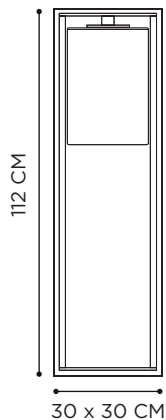

DOME MOVE

POWDER COATED ALUMINIUM: ANTHRACITE

MOUTHBLOWN GLASS: CLEAR/SMOKE

REFERENCE	DESCRIPTION	LIGHTBULB SOCKET	WATT	K	LM	INPUT	IP	EEC
DOMEMBCL	CLEAR	E27 - DECORATIVE LED INCLUDED	4 W	2200	280	230V	43	A-G
DOMEMBSM	SMOKE	E27 - DECORATIVE LED INCLUDED	4 W	2200	280	230V	43	A-G

CORD LENGTH: 5 METER

OPTIONAL GALVANIZED STEEL BALLAST: O3DOMEMBALLAST01