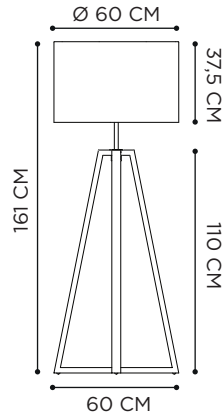

CLUB LOUNGE