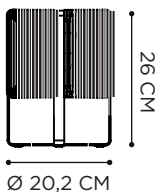

SOLAR LIGHT