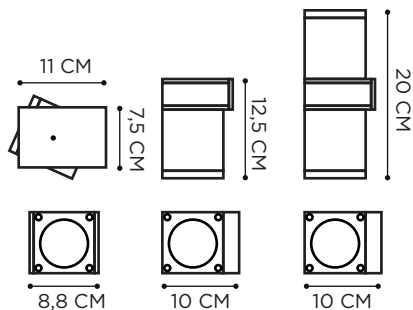

Q-BIC WALL

TEAK

ELECTROPOLISHED STAINLESS STEEL

POWDER COATED ALUMINIUM: ANTHRACITE

REFERENCE	DESCRIPTION	LIGHTBULB SOCKET	WATT	INPUT	IP	EEC
QBW1D220EP	1 SPOT - EP	GU10 - LED FLAT OPTIC (NOT INCLUDED)	5 W	230V	55	A-G
QBW2D220EP	2 SPOTS - EP	GU10 - LED FLAT OPTIC (NOT INCLUDED)	5 W	230V	55	A-G
QBWVD220EP	1 SPOT 270° - EP	GU10 - LED FLAT OPTIC (NOT INCLUDED)	5 W	230V	55	A-G
QBWVD230A	1 SPOT 270° - ANTHRACITE	GU10 - LED FLAT OPTIC (NOT INCLUDED)	5 W	230V	55	A-G

QBWVD220EP: ADJUSTABLE ANGLE 270° - GROUND MOUNTING IS ALSO POSSIBLE

QBWVD230A: ADJUSTABLE ANGLE 270° - GROUND MOUNTING IS ALSO POSSIBLE