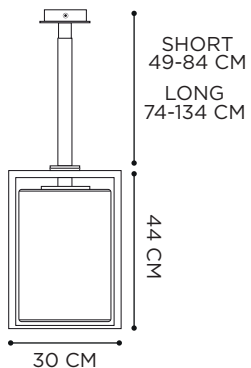

DOME CEILING