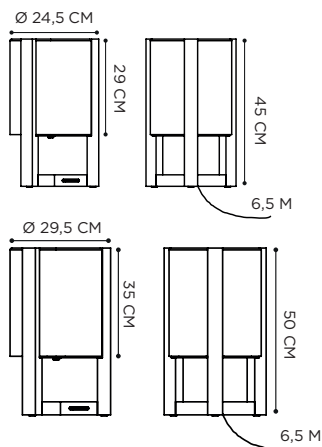

TRISTAR

TEAK

POWDER COATED ALUMINIUM: ANTHRACITE/WHITE

MOUTHBLOWN GLASS: CLEAR/SMOKE

REFERENCE	DESCRIPTION	LIGHTBULB SOCKET	WATT	K	LM	INPUT	IP	EEC
TRS045CL	45 CM - TEAK - CLEAR	E27 - DECORATIVE LED INCLUDED	4 W	2200	280	230V	43	A-G
TRS045SM	45 CM - TEAK - SMOKE	E27 - DECORATIVE LED INCLUDED	4 W	2200	280	230V	43	A-G
TRS050CL	50 CM - TEAK - CLEAR	E27 - DECORATIVE LED INCLUDED	4 W	2200	280	230V	43	A-G
TRS050SM	50 CM - TEAK - SMOKE	E27 - DECORATIVE LED INCLUDED	4 W	2200	280	230V	43	A-G
TRS045ACL	45 CM - ANTHRACITE - CLEAR	E27 - DECORATIVE LED INCLUDED	4 W	2200	280	230V	43	A-G
TRS045WRCL	45 CM - WHITE - CLEAR	E27 - DECORATIVE LED INCLUDED	4 W	2200	280	230V	43	A-G
TRS045ASM	45 CM - ANTHRACITE - SMOKE	E27 - DECORATIVE LED INCLUDED	4 W	2200	280	230V	43	A-G
TRS045WRSM	45 CM - WHITE - SMOKE	E27 - DECORATIVE LED INCLUDED	4 W	2200	280	230V	43	A-G
TRS050ACL	50 CM - ANTHRACITE - CLEAR	E27 - DECORATIVE LED INCLUDED	4 W	2200	280	230V	43	A-G
TRS050WRCL	50 CM - WHITE - CLEAR	E27 - DECORATIVE LED INCLUDED	4 W	2200	280	230V	43	A-G
TRS050ASM	50 CM - ANTHRACITE - SMOKE	E27 - DECORATIVE LED INCLUDED	4 W	2200	280	230V	43	A-G
TRS050WRSM	50 CM - WHITE - SMOKE	E27 - DECORATIVE LED INCLUDED	4 W	2200	280	230V	43	A-G

CORD LENGTH 6,5 METER