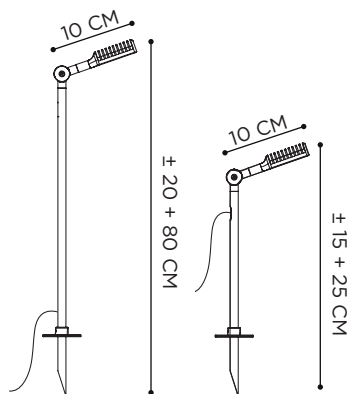

SPIKY

ANTIQUE BRASS

REFERENCE	DESCRIPTION	INTEGRATED LIGHT	WATT	K	LM	INPUT	IP	EEC
SPKG	40 CM	LED	3 W	2700	450	230V	65	A
SPK	100 CM	LED	3 W	2700	450	230V	65	A

REQUIRED: LEDCONKIT OR DR11