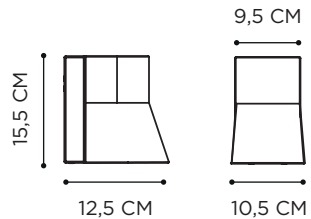

BEACON WALL