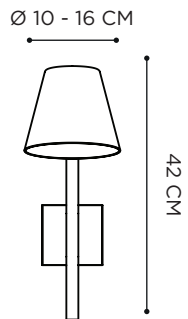

PARKER WALL

ANTIQUE BRASS

REFERENCE	DESCRIPTION	INTEGRATED LIGHT	WATT	K	LM	INPUT	IP	EEC
PRKW	ANTIQUE BRASS	LED	3 W	2700	450	100-240V	65	D
LIGHTBULB SOCKET								
PRKW230	ANTIQUE BRASS	GU10 (LED NOT INCLUDED)	MAX 5 W			230V	55	A-G

LED INCLUDES 350mA DRIVER