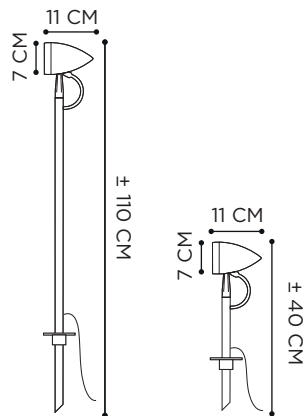

BULLET

ANTIQUE BRASS

ANTIQUE ZINC

REFERENCE	DESCRIPTION	INTEGRATED LIGHT	WATT	INPUT	IP	EEC
BLTG230AB	40 CM - ANTIQUE BRASS	GU10 - LED FLAT OPTIC (NOT INCLUDED)	5 W	230V	44	A-G
BLTG230AZ	40 CM - ANTIQUE ZINC	GU10 - LED FLAT OPTIC (NOT INCLUDED)	5 W	230V	44	A-G
BLT230AB	110 CM - ANTIQUE BRASS	GU10 - LED FLAT OPTIC (NOT INCLUDED)	5 W	230V	44	A-G
BLT230AZ	110 CM - ANTIQUE ZINC	GU10 - LED FLAT OPTIC (NOT INCLUDED)	5 W	230V	44	A-G

INFO: ADJUSTABLE HEAD