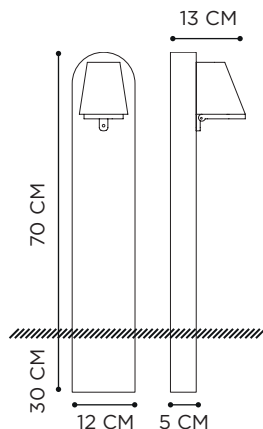

BEAMY

TEAK

ANTIQUÉ ZINC

ANTIQUÉ BRASS

WEATHERED BRASS

POWDER COATED ALUMINIUM: ANTHRACITE/WHITE

REFERENCE	DESCRIPTION	LIGHTBULB SOCKET	WATT	INPUT	IP	EEC
BMY100230AZ	ANTIQUÉ ZINC	GU10 - LED FLAT OPTIC (NOT INCLUDED)	5 W	230V	44	A-G
BMY100230AB	ANTIQUÉ BRASS	GU10 - LED FLAT OPTIC (NOT INCLUDED)	5 W	230V	44	A-G
BMY100230WB	WEATHERED BRASS	GU10 - LED FLAT OPTIC (NOT INCLUDED)	5 W	230V	44	A-G
BMY100230A	ANTHRACITE	GU10 - LED FLAT OPTIC (NOT INCLUDED)	5 W	230V	44	A-G
BMY100230WR	WHITE	GU10 - LED FLAT OPTIC (NOT INCLUDED)	5 W	230V	44	A-G

INSTALLATION OPTION: JUB5625