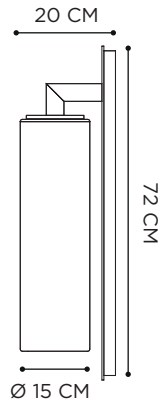

CORD LENGTH: 4 METER

DOME SMALL WITH SMOKE & CLEAR GLASS

DOME WALL

POWDER COATED ALUMINIUM: ANTHRACITE

MOUTHBLOWN GLASS: CLEAR/SMOKE

REFERENCE	DESCRIPTION	LIGHTBULB SOCKET	WATT	K	LM	INPUT	IP	EEC
DOMEWBCL	 CLEAR	E27 - DECORATIVE LED INCLUDED	4 W	2200	280	230V	43	A-G 
DOMEWBSM	 SMOKE	E27 - DECORATIVE LED INCLUDED	4 W	2200	280	230V	43	A-G 