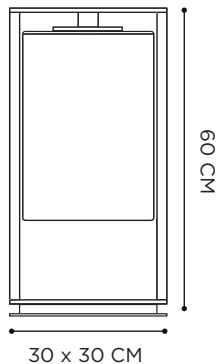

DOME GATE

POWDER COATED ALUMINIUM: ANTHRACITE

MOUTHBLOWN GLASS: CLEAR/SMOKE

REFERENCE	DESCRIPTION	LIGHTBULB SOCKET	WATT	K	LM	INPUT	IP	EEC
DOMEGTBCL	CLEAR	E27 - DECORATIVE LED INCLUDED	4 W	2200	280	230V	43	A-G
DOMEGTBSM	SMOKE	E27 - DECORATIVE LED INCLUDED	4 W	2200	280	230V	43	A-G