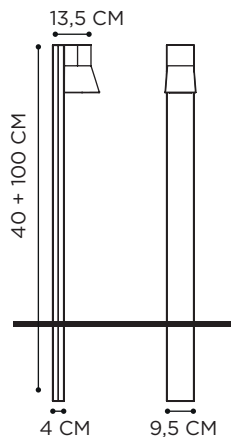

BEACON

TEAK

PORCELAIN: BLACK/WHITE

REFERENCE	DESCRIPTION	INTEGRATED LIGHT	WATT	K	LM	INPUT	IP	EEC
BCN140B	BLACK	LED	2,2 W	2700	390	100-240V	65	C
BCN140W	WHITE	LED	2,2 W	2700	390	100-240V	65	C

INCLUDES 250mA DRIVER

INSTALLATION OPTION: JUB5625