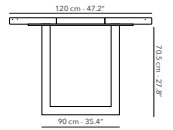

A01W62
charcoal & teak

NATURE

DINING TABLE 280 x 120 cm

FUNATDT46
Frame - Structure

A30W62
anthracite & teak

DINING TABLE 350 x 120 cm

FUNATDT48
Frame - Structure

A30W62
anthracite & teak

FRAME

A01W62
charcoal & teak

NATURE

BENCH 280 cm

FUNATBE46
Frame - Structure

A30W62
anthracite & teak

BENCH 350 cm

FUNATBE48
Frame - Structure