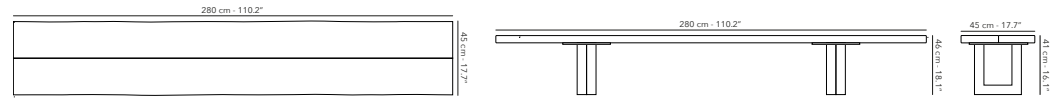

FRAME

A01W62
charcoal & teak

NATURE

BENCH 280 cm

FUNATBE46
Frame - Structure

A30W62
anthracite & teak

BENCH 350 cm

FUNATBE48
Frame - Structure