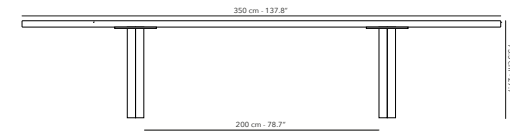

A01W62
charcoal & teak

NATURE

DINING TABLE 280 x 120 cm

FUNATDT46
Frame - Structure

A30W62
anthracite & teak

DINING TABLE 350 x 120 cm

FUNATDT48
Frame - Structure

A30W62
anthracite & teak

FRAME

A01W62
charcoal & teak

NATURE

BENCH 280 cm

FUNATBE46
Frame - Structure

A30W62
anthracite & teak

BENCH 350 cm

FUNATBE48
Frame - Structure