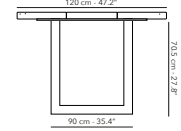

A01W62
charcoal & teak

NATURE

DINING TABLE 280 x 120 cm

FUNATDT46
Frame - Structure

A30W62
anthracite & teak

DINING TABLE 350 x 120 cm

FUNATDT48
Frame - Structure

A30W62
anthracite & teak

FRAME

A01W62
charcoal & teak

NATURE

BENCH 280 cm

FUNATBE46
Frame - Structure

A30W62
anthracite & teak

BENCH 350 cm

FUNATBE48
Frame - Structure