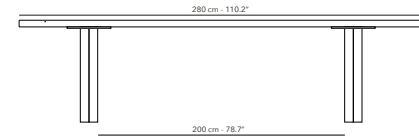

A01W62
charcoal & teak

NATURE

DINING TABLE 280 x 120 cm

FUNATDT46
Frame - Structure

A30W62
anthracite & teak

DINING TABLE 350 x 120 cm

FUNATDT48
Frame - Structure

A30W62
anthracite & teak

FRAME

A01W62
charcoal & teak

NATURE

BENCH 280 cm

FUNATBE46
Frame - Structure

A30W62
anthracite & teak

BENCH 350 cm

FUNATBE48
Frame - Structure