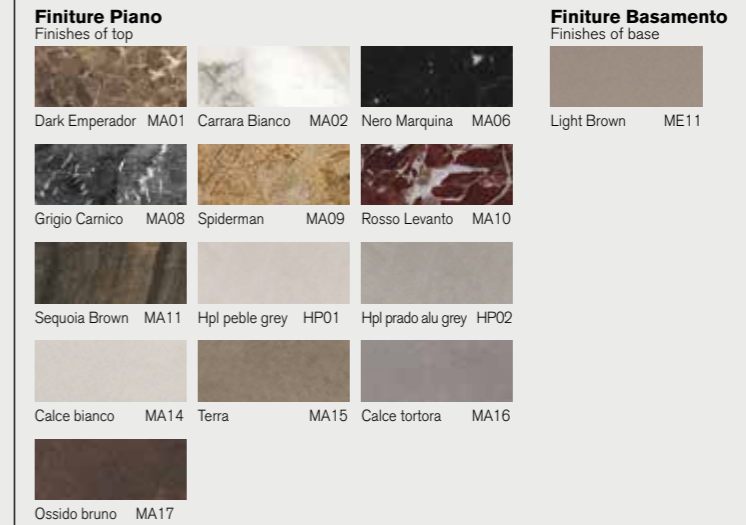

caratteristiche tecniche outdoor

technical features

kevin_ JTA01/02/05/07/08/09