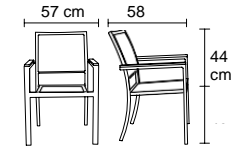

Garden

GRN 01 103

Luna

Garden Masa

Wavy