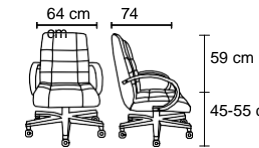

BNT 01 100

Hitit

HTT 02 100

HTT 03 100

PROFESSIONAL OFFICE

Hitit, güç ve otoriteyi sade çizgilerle ifade eden modern bir tasarıma sahiptir. Ahşap kol ve

Hitit has a modern design that expresses power and authority with simple lines. It provides a warm look with its wooden arms and legs, and an elegant stance to your office with its leather and fabric options.