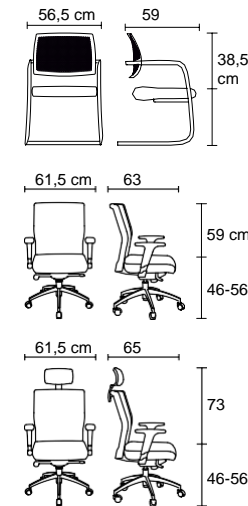

Dinamik

PROFESSIONAL OFFICE

Uzun çalışma saatlerinin vücudunuza verdiği hasarı engellemek için özenle tasarlanan Dinamik, sizi en doğru oturuş pozisyonunda tutmak ve vücudunuza destek olmak için tasarlandı. Bel

Dinamik, which has been carefully designed to keep you in the most correct sitting position and to support your body in order to prevent the damage caused by long working hours to your body. You can give yourself the most suitable position by moving the lumbar support up and down.

DNM 02 111

DNM 03 111

DNM 03 100