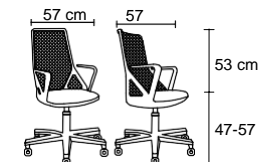

CCR 02 100-B