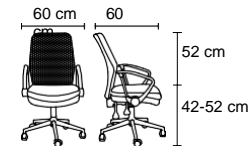

Fenix

FNX 02 101

FNX 04 100

FNX 03 211

PROFESSIONAL OFFICE

İki farklı sırt, file ya da döşemeli seçeneğiyle size verdiği konfor ile rahat bir kullanım sunar, gözü

It offers a comfortable use with its mesh or fabric covered back option, it will reflect elegance to your offices with its beautiful simplicity.

FNX 01 100