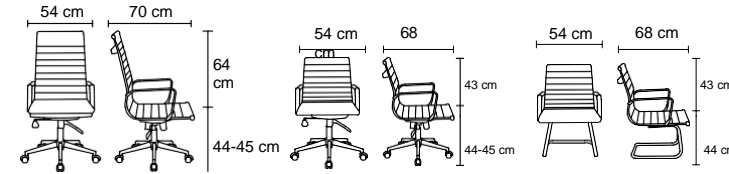

Venta

VNT 02 100

VNT 03 100

PROFESSIONAL OFFICE

Venta, konforu ve rahatlığıyla çalışma ortamında yorgunluğunuzu hafifletir. Farklı renk

Venta, relieves your fatigue in the working environment with its comfort and convenience. It adds vitality to your areas with different color combinations. It enriches the space design with its chrome details.

VNT 01 100

Vita

VTA 02 100

VTA 03 100

PROFESSIONAL OFFICE

Ergonomik vücut açısına göre şekillendirilmiş krom kaplama metal iskeleti sayesinde ofislere ve

With its chrome-plated metal frame shaped according to ergonomic body angle and its elegance, Vita chairs reflect the difference to you and provide a comfortable environment in the working area.

VTA 01 100