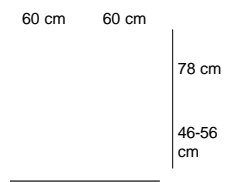

PROFESSIONAL OFFICE

Leon, güçlü duruşu ve zarıflığı bir arada sağlayan tasarımı ile tarzınızı en şık biçimde yansıtır.

Leon reflects your style in the most elegant way with its design that combines strong stance and elegance. It is indispensable for executive rooms thanks to its simple design that does not tire the eyes with details.

LEO 01 100

LEO DE