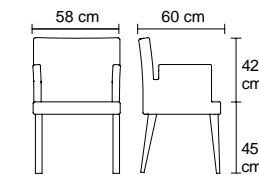

HSR 01 101

PROFESSIONAL OFFICE

Kullanışlı, sade ve doğayla uyum içinde olan Hisar koltuk bulunduğu her ortama uyum sağlar.

The Hisar armchair, which is useful, simple and compatible with nature, adapts to any environment it is in. Metal and wooden leg options offer solutions for different