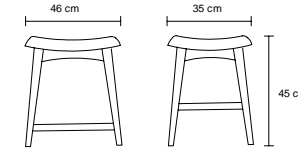

Garden

Luna

Garden Masa

Wavy

WVY 01 100