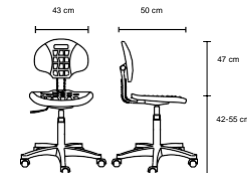

Tulip

TLP 01 100

TLP 01 101

TLP 01 111

LAB 01 100

LAB 01 111

LAB 01 101

PROFESSIONAL OFFICE

Steril alanlarda, üretim tesislerinde ve ofislerde tercih edilen koltuğumuzdur. Hafif yapılıdır.

It is our frequently preferred seat in sterile areas, production centers and offices. It is made of comfortable integral material with light structure.

TLP 01 110

PROFESSIONAL OFFICE

Steril alanlarda, üretim tesislerinde ve ofislerde tercih edilen koltuğumuzdur. Hafif yapılıdır.

It is our frequently preferred seat in sterile areas, production centers and offices. It is made of comfortable integral material with light structure.

Laboratuvar

LAB 01 110