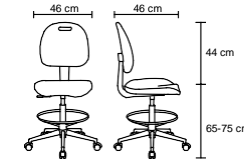

PROFESSIONAL OFFICE

Steril alanlarda, üretim tesislerinde ve ofislerde tercih edilen koltuğumuzdur. Hafif yapılıdır.

It is our frequently preferred seat in sterile areas, production centers and offices. It is made of comfortable integral material with light structure.