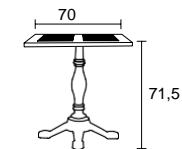

Garden

Luna

Garden Masa

Wavy