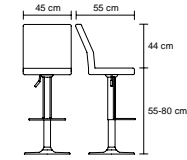

Patara

Costa

Shell

Tower