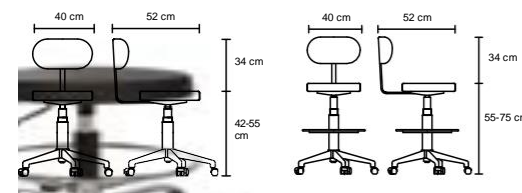

Pera

Defne

DEF 01 100

Kubik

Tabure

TBR 01 211

TBR 01 110