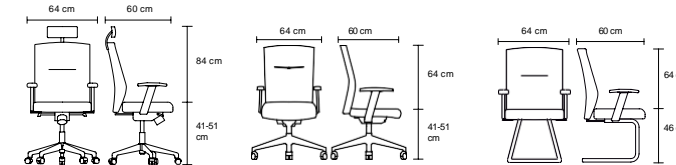

Wing

WNG 02 100

WNG 03 200

WNG 03 100

PROFESSIONAL OFFICE

Wing, sadelik ve rahatlığın bir araya geldiği modelimizde, çift döşeme seçeneği ile uyumlu

In this model, where simplicity and comfort come together, it adds a different atmosphere and vitality to the environment with its double upholstery option and harmonious color combinations.

WNG 01 100

Hazar

HZR 02 110

HZR 02 111

HZR 03 210

PROFESSIONAL OFFICE

Hazar is indispensable for those who prefer plainness and simplicity in their working

HZR 01 100