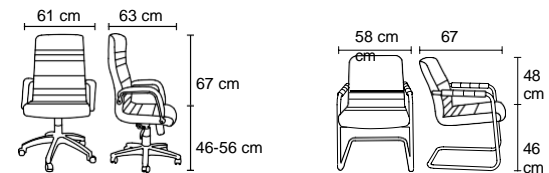

VTA 01 100

Saygın

PROFESSIONAL OFFICE

Saygın, sırt yüzeyinde yer alan hassas çizgi ve kıvrımlarıyla rahat oturumu destekliyor. Zarif

Saygın supports comfortable sitting with its delicate lines and curves on the back surface. With its elegant appearance, it adapts to any decoration.