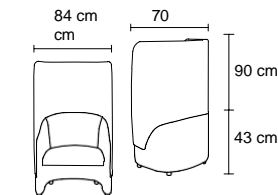

PROFESSIONAL OFFICE

Modern tasarım dili ve ergonomisi ile kişisel konfor alanı oluşturan berjerimiz kalabalık ortamlarda

Our armchair, which creates a personal comfort zone with its modern design language and ergonomics, will allow you to relax in crowded environments.