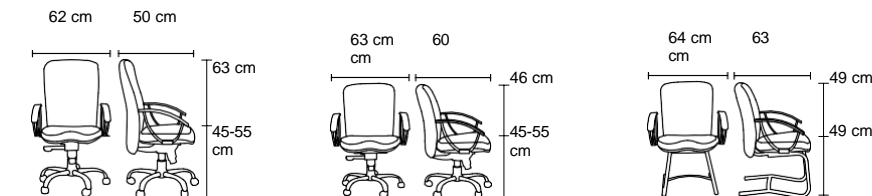

PROFESSIONAL OFFICE

Günlük yoğun kullanım için özel olarak tasarlanan Rahat, sunduğu farklı kullanım seçenekleriyle

Rahat, specially designed for daily intensive use, has been produced to offer a holistic solution for the office and all work areas with its different usage options.

RHT 01 111