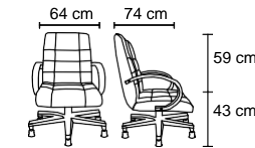

BNT 01 100

Hitit

HTT 02 100

HTT 03 100

PROFESSIONAL OFFICE

Hitit, güç ve otoriteyi sade çizgilerle ifade eden modern bir tasarıma sahiptir. Ahşap kol ve

Hitit has a modern design that expresses power and authority with simple lines. It provides a warm look with its wooden arms and legs, and an elegant stance to your office with its leather and fabric options.