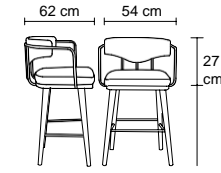

Casino

Woody

Vegas

Kubik