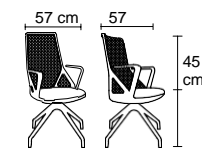

CCR 02 100-B