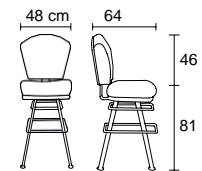

Casino

Woody

Vegas

Kubik