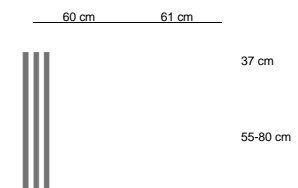

Solo

SLO 01 10'

Casino

Woody

Vegas

Kubik

Patara

Costa