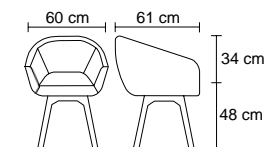

PROFESSIONAL OFFICE

Bonito, which stands out with its oval form, comfort and simplicity, brings warmth and comfort to the areas used.

BON 01 300