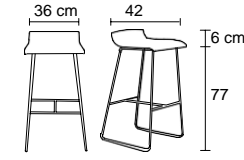

Patara

Costa

Shell

Tower