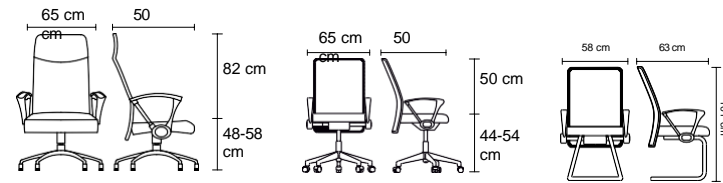

New

NEW 02 101

NEW 03 100

NEW 03 200

PROFESSIONAL OFFICE

Modernliđi ve Őıklıđı bir arada sunan New, bel desteđi, kendisinden baŐlıklı yapısı ve fileli

Combining modernity and elegance together, New impresses with its lumbar support, headrest structure and mesh design, offers you comfort in working

NEW 01 201

Mesh

MSH 02 200

MSH 03 200

PROFESSIONAL OFFICE

Kendisinden baŐlıklı yapısıyla, fileli koltuklar arasında dōŐemeli kol detayına sahiptir. Rahat kol dayama özelliđine sahip ürünlerden biri olan Mesh, minderli olmasıyla da ekstra yumuŐak

It stands out with its headrest structure and with its upholstered armrest detail between the mesh seats. Mesh, which is one of the products with comfortable armrests, provides extra soft seating with its cushioning.

MSH 01 200