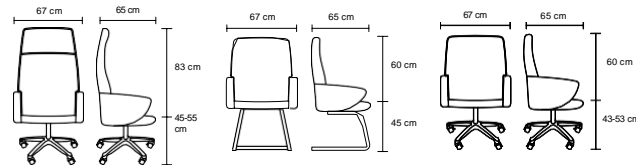

Wing

WNG 02 100

WNG 03 200

WNG 03 100

PROFESSIONAL OFFICE

Wing, sadelik ve rahatlığın bir araya geldiği modelimizde, çift döşeme seçeneği ile uyumlu

In this model, where simplicity and comfort come together, it adds a different atmosphere and vitality to the environment with its double upholstery option and harmonious color combinations.

WNG 01 100

Hazar

HZR 02 110

HZR 02 111

HZR 03 210

PROFESSIONAL OFFICE

Hazar is indispensable for those who prefer plainness and simplicity in their working

HZR 01 100