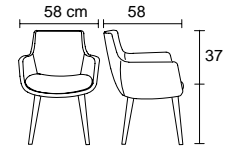

Pablo

PAB 01 100

PAB 03 205

PAB 03 200

Hisar

HSR 01 100

HSR 01 101

HSR 01 101

PROFESSIONAL OFFICE

Kullanışlı, sade ve doğayla uyum içinde olan Hisar koltuk bulunduğu her ortama uyum sağlar.

The Hisar armchair, which is useful, simple and compatible with nature, adapts to any environment it is in. Metal and wooden leg options offer solutions for different

HSR 01 100