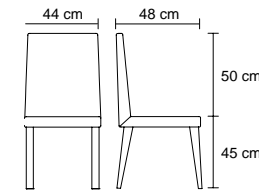

Zengin

Vesta

VST 01 101

Frigya

Bone