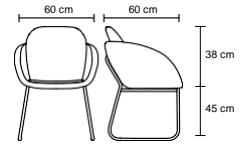

Icon

ICN 01 100

ICN 03 200

ICN 01 100

Fresh

FRH 01 100

FRH 01 100

FRH 01 100

PROFESSIONAL OFFICE

Fresh, kalıbı dışında iç bölümünde bulunan oturma minderi sayesinde konfor sağlarken çift renkli döşemeleri kullanılan alanlara enerji katar. Toplantı salonlarından otel odalarına, restoranlardan

Apart from the Fresh pattern, it provides comfort with the seat cushion in its interior, while its double-colored upholstery adds energy to the areas used. Easily adapts to all living spaces from meeting rooms to hotel rooms, from restaurants to homes.

FRH 01 100