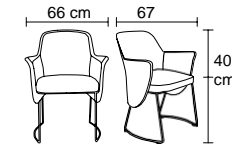

Garden

Luna

LUN 01 100

Garden Masa

Wavy