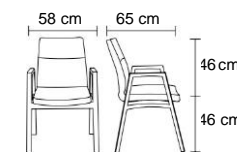

PROFESSIONAL OFFICE

Royal sandalye sade ve güçlü duruşu bir arada yakalayan nadir tasarımlardandır. Metal detayı

The Royal chair is one of the rare designs that captures a simple and powerful stance together. Metal detail enriches the design. It will remain in the memory of their guests.