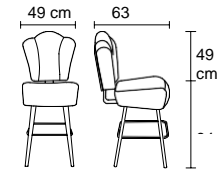

Casino

Woody

Vegas

Kubik