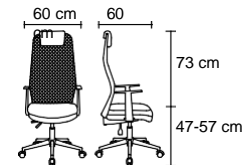

Fenix

FNX 02 101

FNX 04 100

FNX 03 211

PROFESSIONAL OFFICE

İki farklı sırt, file ya da döşemeli seçeneğiyle size verdiği konfor ile rahat bir kullanım sunar, gözü

It offers a comfortable use with its mesh or fabric covered back option, it will reflect elegance to your offices with its beautiful simplicity.

FNX 01 100