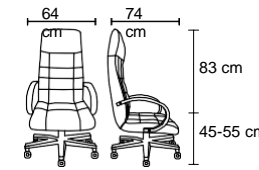

BNT 01 100

Hitit

HTT 02 100

HTT 03 100

PROFESSIONAL OFFICE

Hitit, güç ve otoriteyi sade çizgilerle ifade eden modern bir tasarıma sahiptir. Ahşap kol ve

Hitit has a modern design that expresses power and authority with simple lines. It provides a warm look with its wooden arms and legs, and an elegant stance to your office with its leather and fabric options.