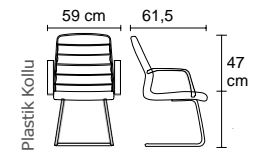

Next

PROFESSIONAL OFFICE

Next, zengin model seçeneği ve şık tasarımıyla ofislere estetik katar. Formu sayesinde uzun

Next adds aesthetics to offices with its rich model selection and stylish design. Thanks to its form, it supports you in your long hours of work.

NXT 03 211