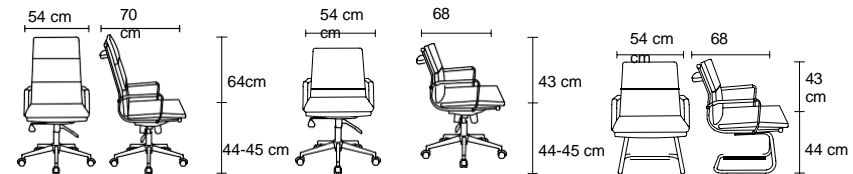

VNT 01 100

Vita

VTA 02 100

VTA 03 100

PROFESSIONAL OFFICE

Ergonomik vücut açısına göre şekillendirilmiş krom kaplama metal iskeleti sayesinde ofislere ve

With its chrome-plated metal frame shaped according to ergonomic body angle and its elegance, Vita chairs reflect the difference to you and provide a comfortable environment in the working area.