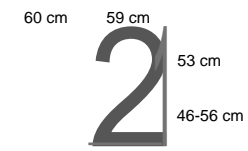

PROFESSIONAL OFFICE

Leon, güçlü duruşu ve zarıflığı bir arada sağlayan tasarımı ile tarzınızı en şık biçimde yansıtır.

Leon reflects your style in the most elegant way with its design that combines strong stance and elegance. It is indispensable for executive rooms thanks to its simple design that does not tire the eyes with details.

LEO 01 100

LEO DE