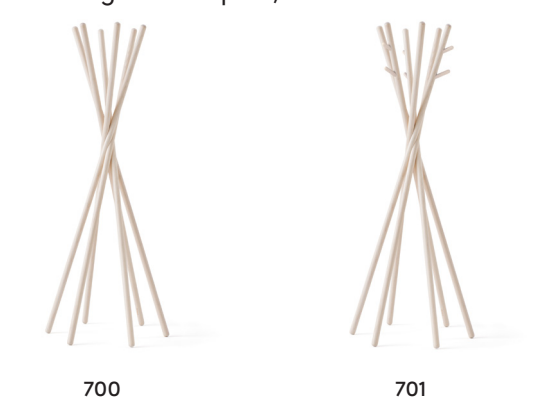

TANGO design Timo Ripatti, 2015