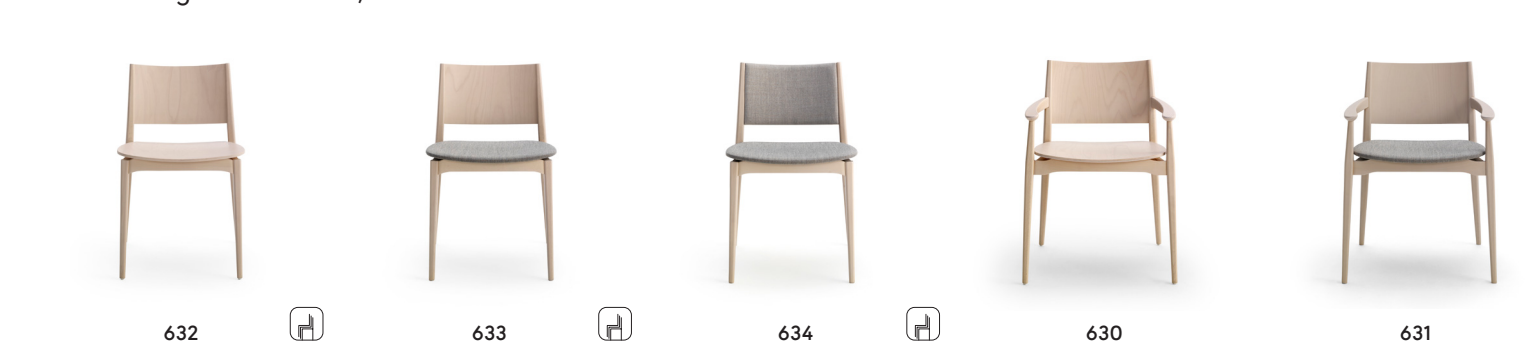

BLAZER design Emilio Nanni, 2013