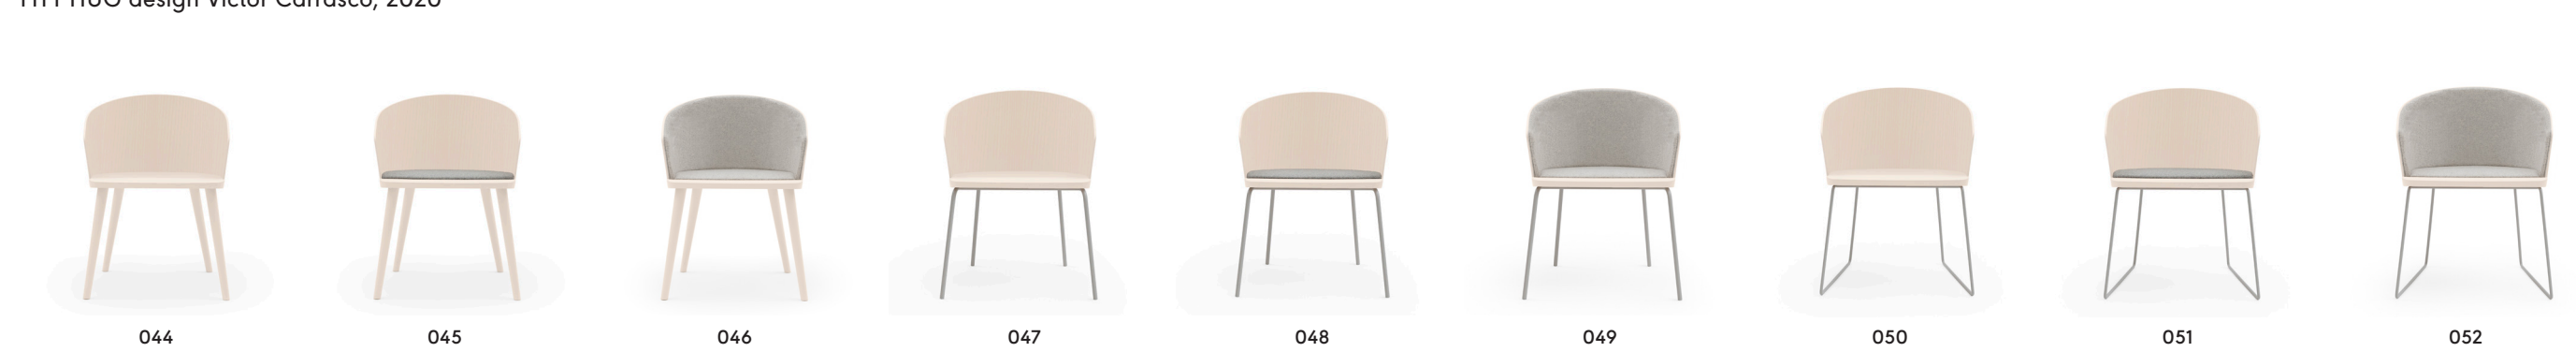

FITT HUG design Victor Carrasco, 2020