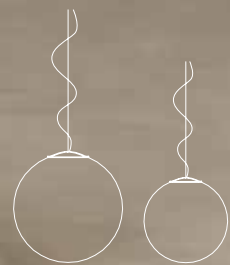

## ULULÌ-ULULÀ

design matteo ugolini

Struttura in vetroresina bianca  
Structure in white fiberglass

**SE648SP INT** (Ø 45 cm)  
E27 1x max 18W LED

**SE649SP INT** (Ø 75 cm)  
E27 4x max 18W LED

sospensione / pendant  
IP20