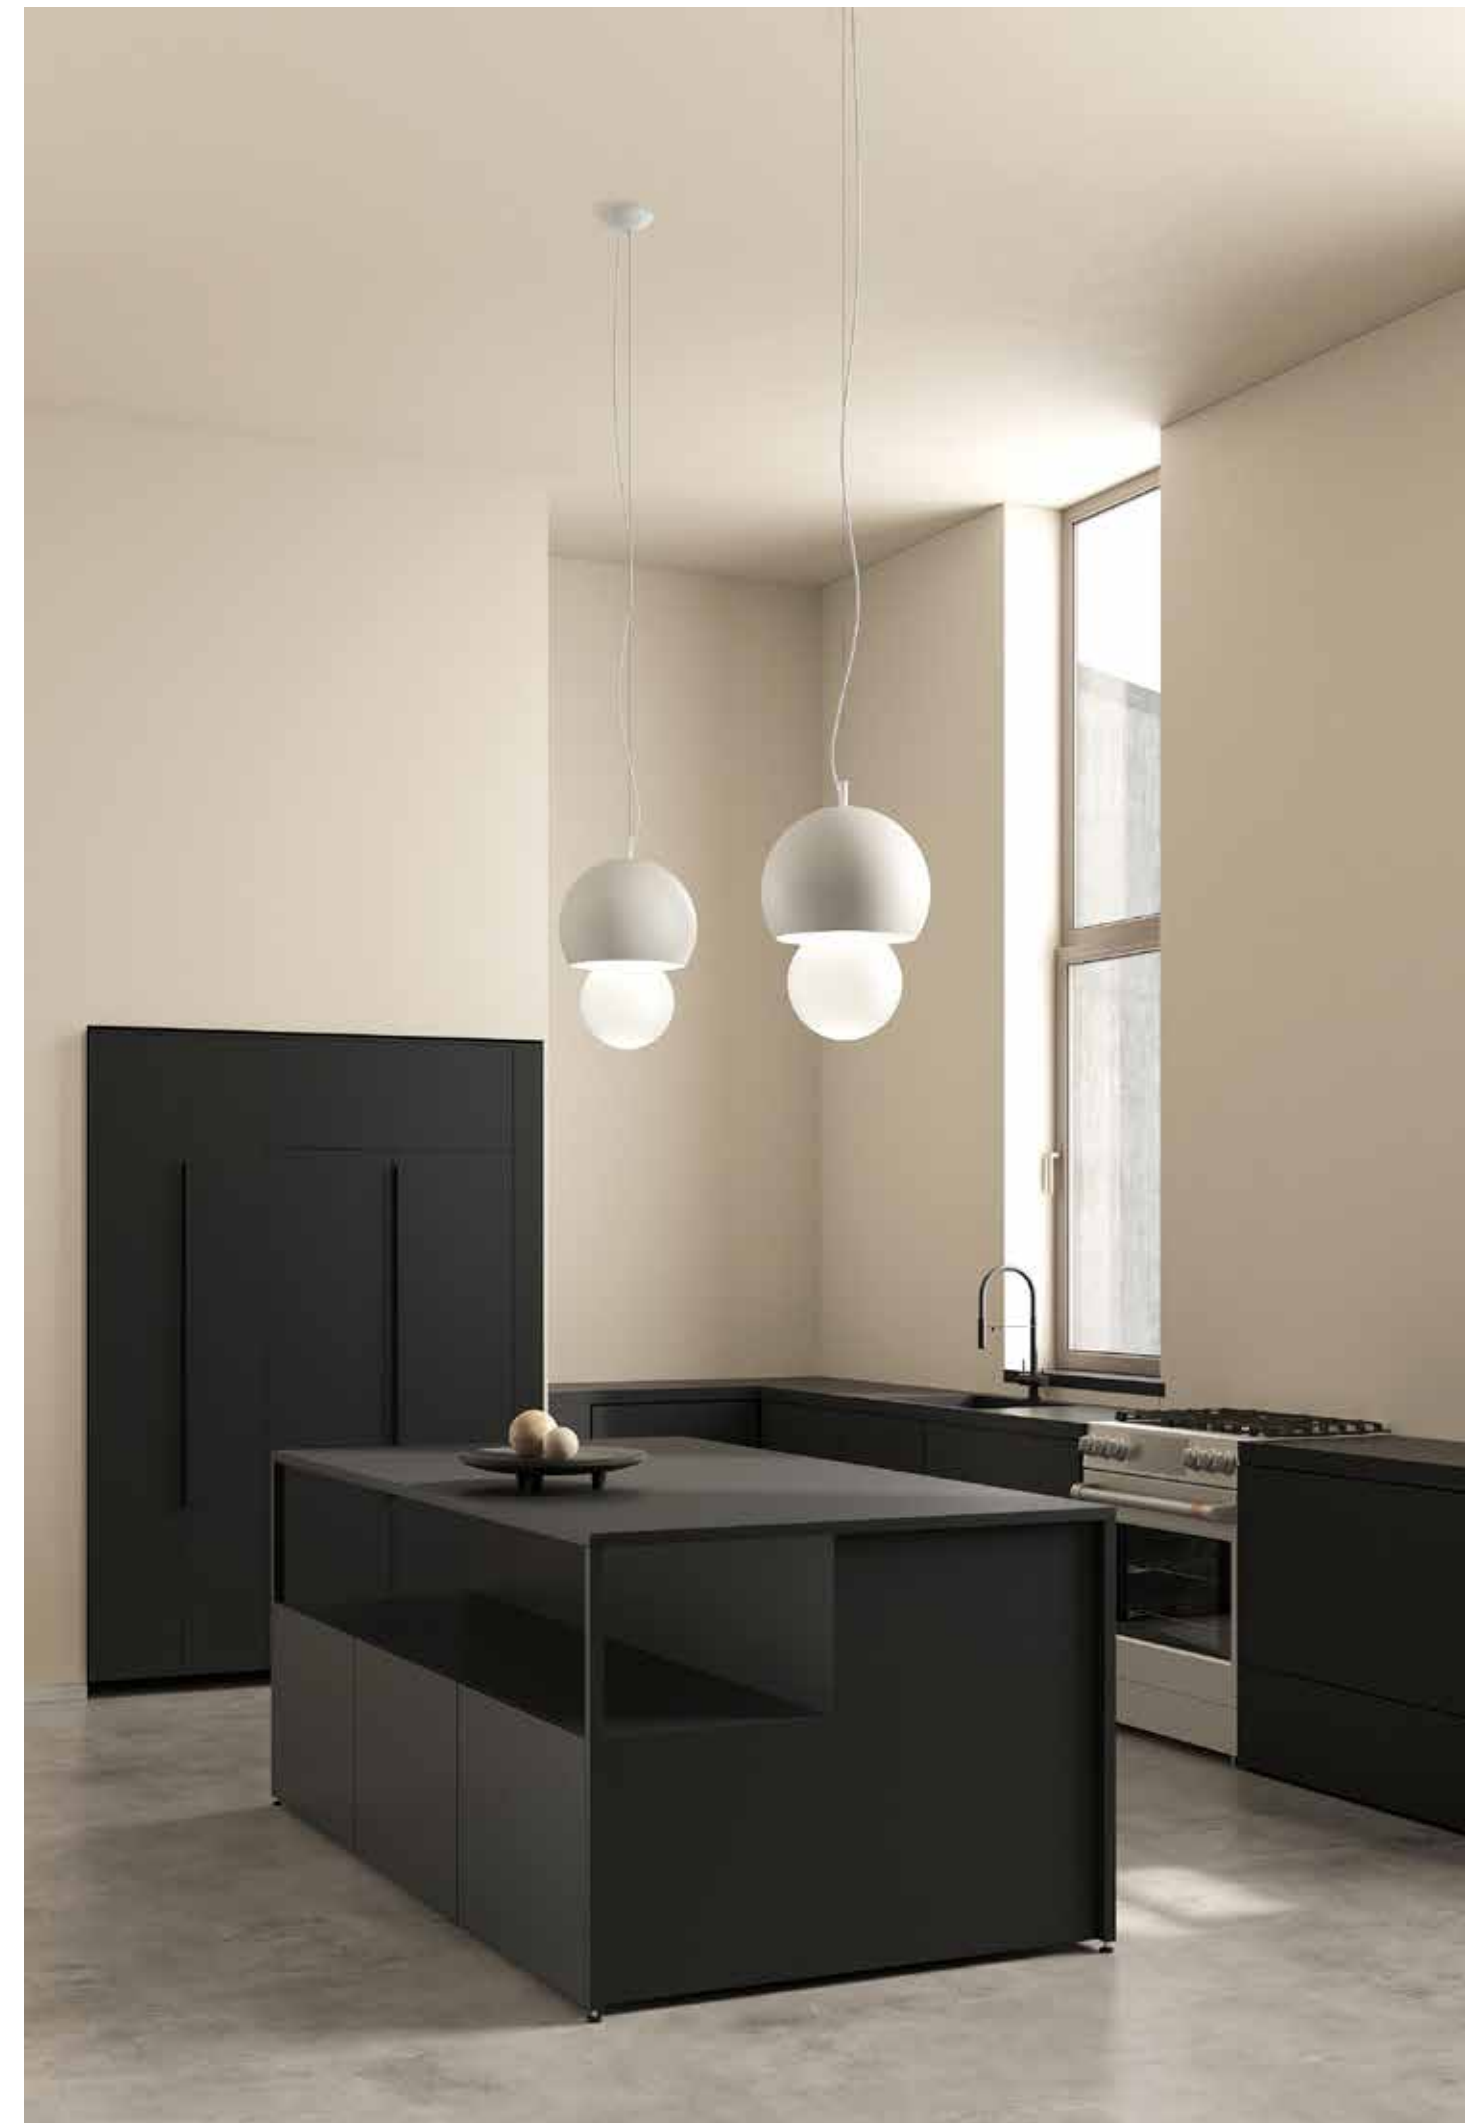

design debonademeo

Struttura in alluminio bianco opaco  
Sfera in vetro acidato

Structure in matt white aluminum  
Sphere in frosted glass

**SE310CB INT**

sospensione / pendant

Ø24 h45 cm

E27 4x max 7W LED

IP 20