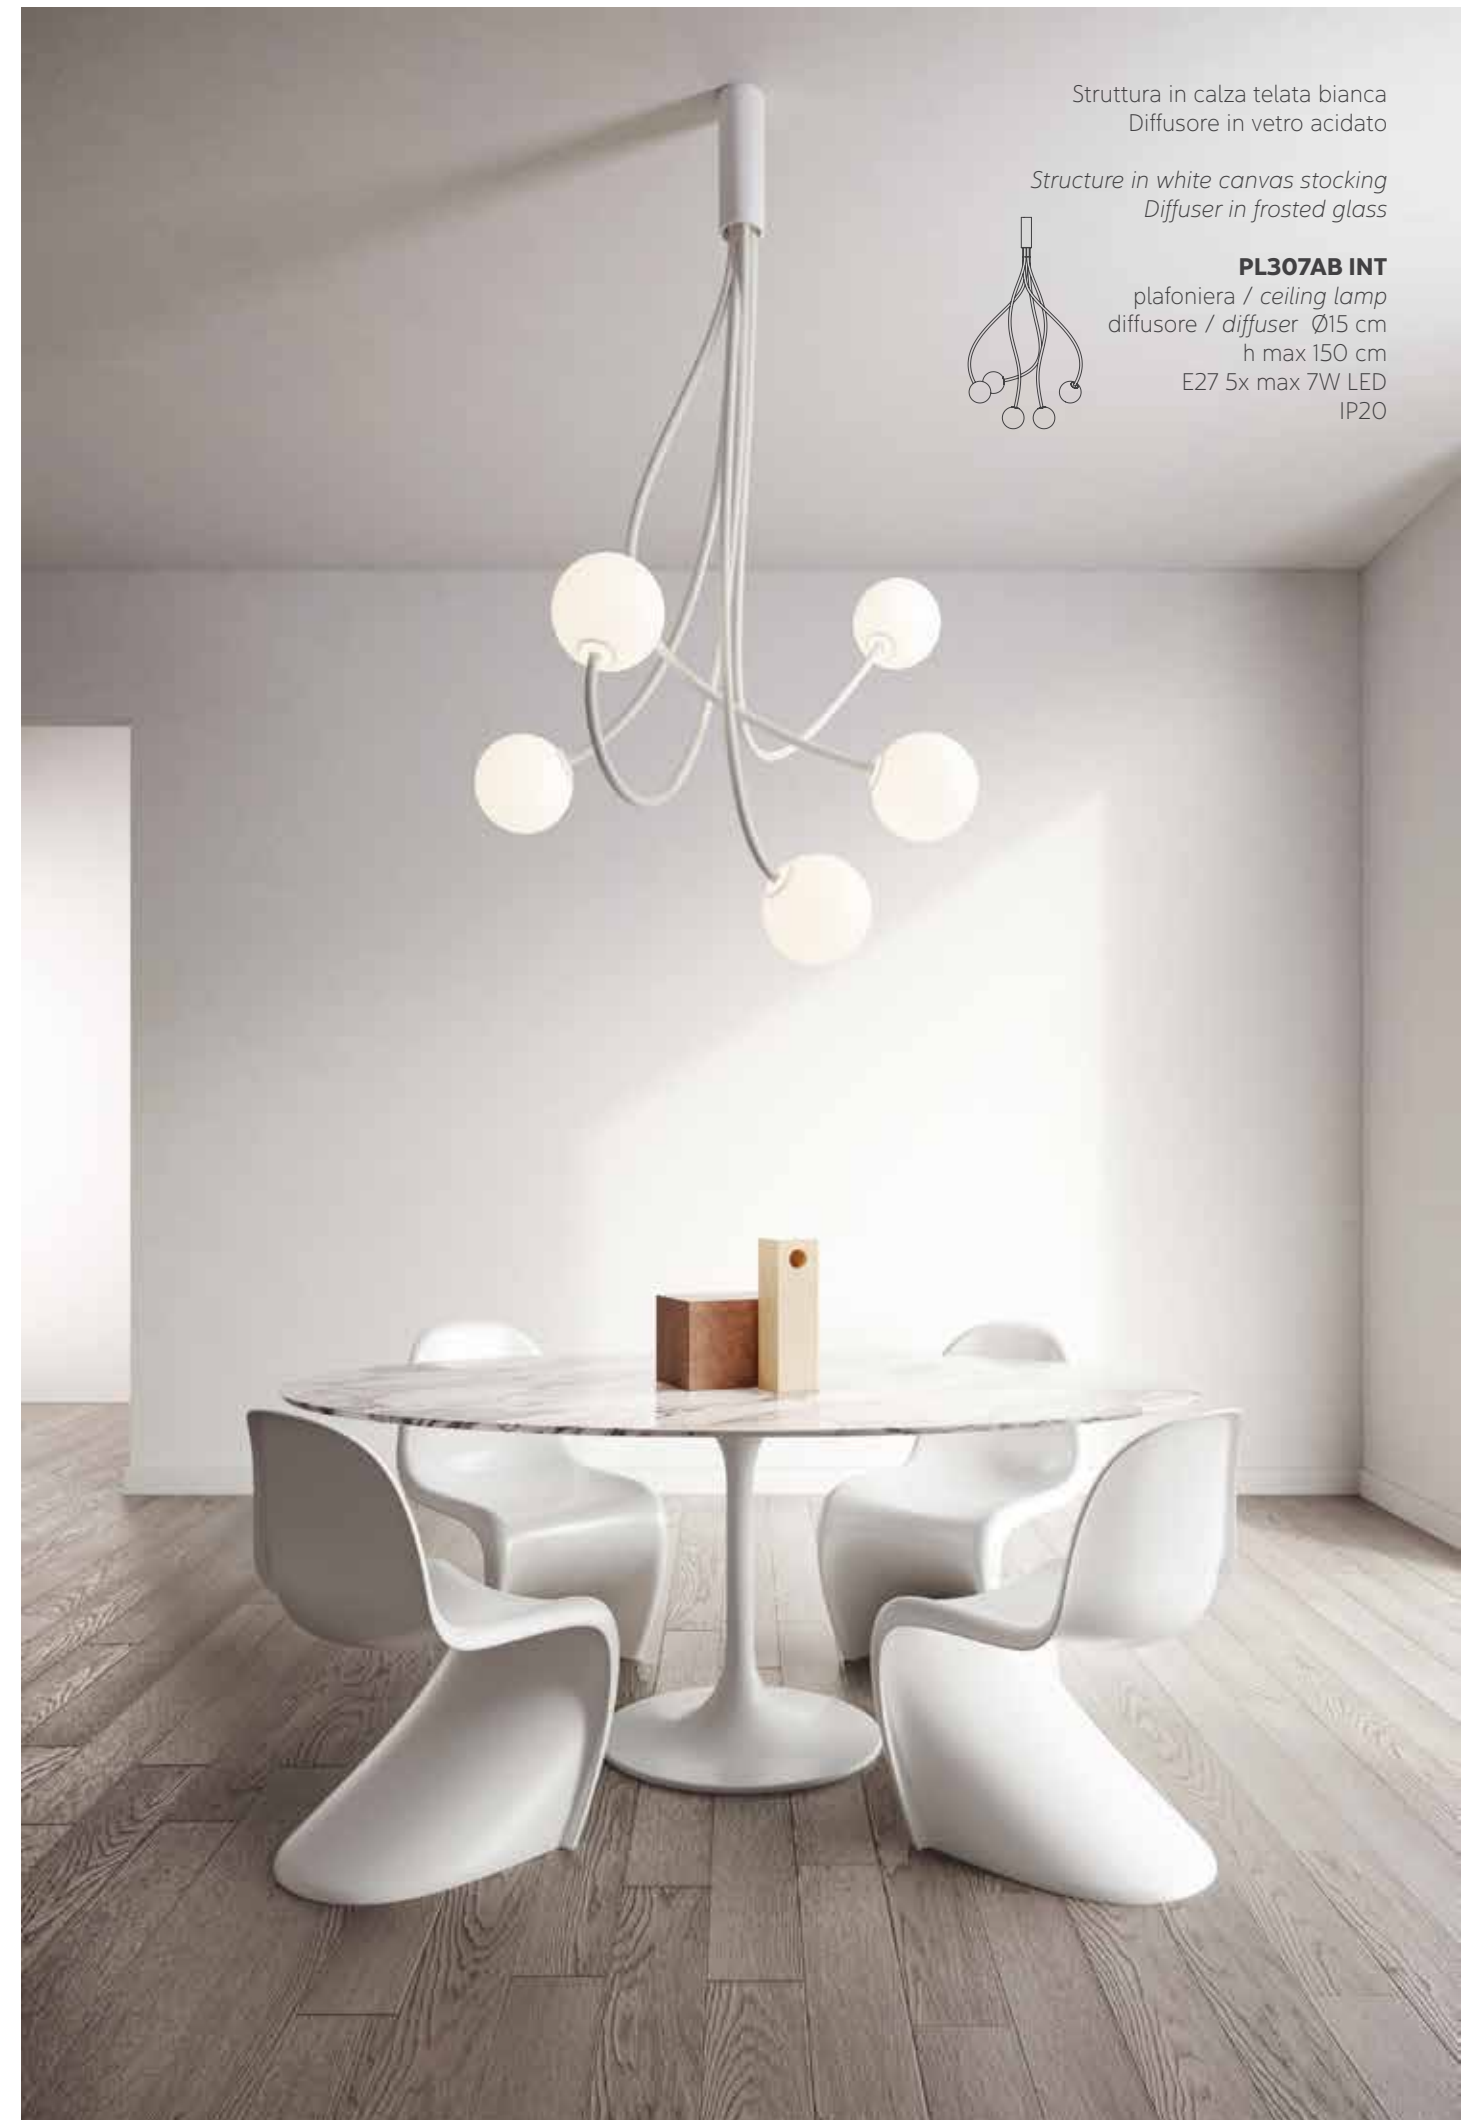

Struttura in calza telata bianca
Diffusore in vetro acidato

Structure in white canvas stocking
Diffuser in frosted glass

PL307AB INT
plafoniera / ceiling lamp
diffusore / diffuser Ø15 cm
h max 150 cm
E27 5x max 7W LED
IP20