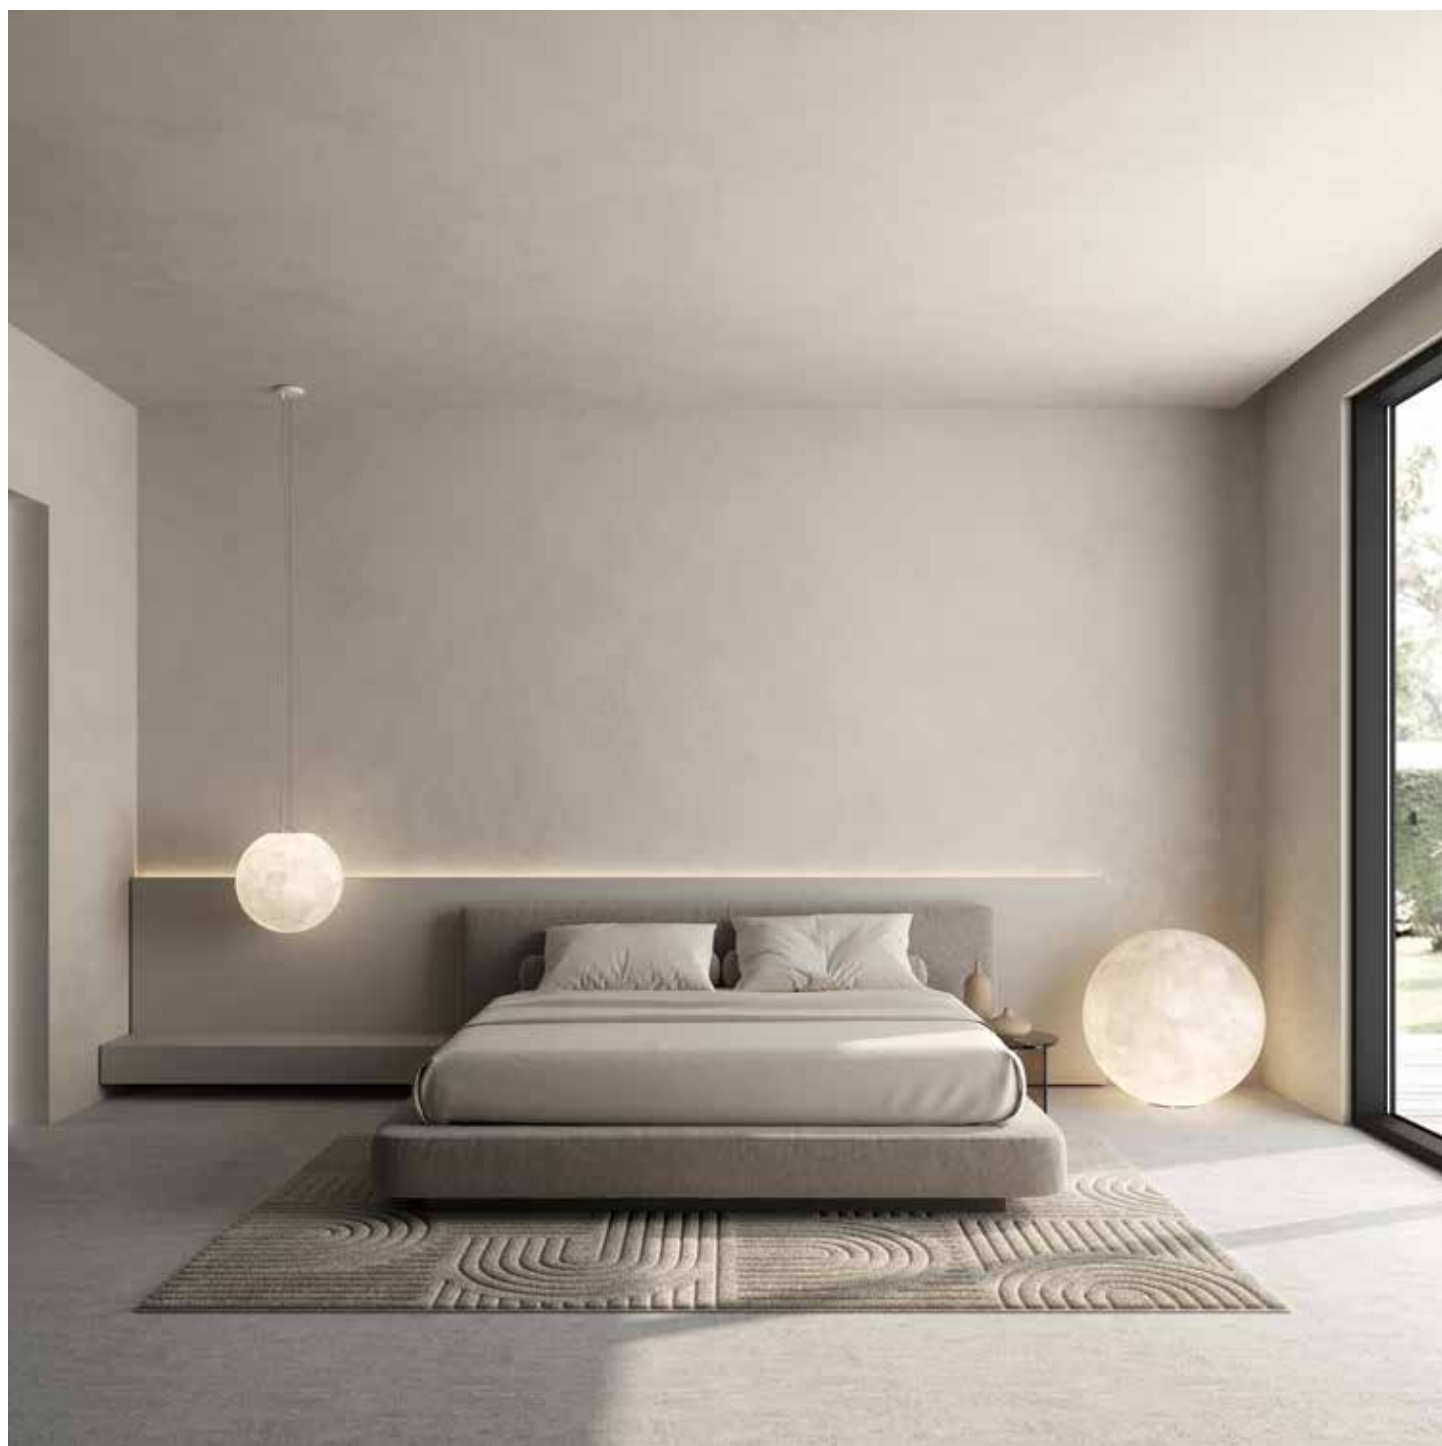

ULULÌ-ULULÀ
design matteo ugolini

Struttura in vetroresina bianca
Structure in white fiberglass

SE648SP INT (Ø 45 cm)
E27 1x max 18W LED

SE649SP INT (Ø 75 cm)
E27 4x max 18W LED

sospensione / pendant
IP20