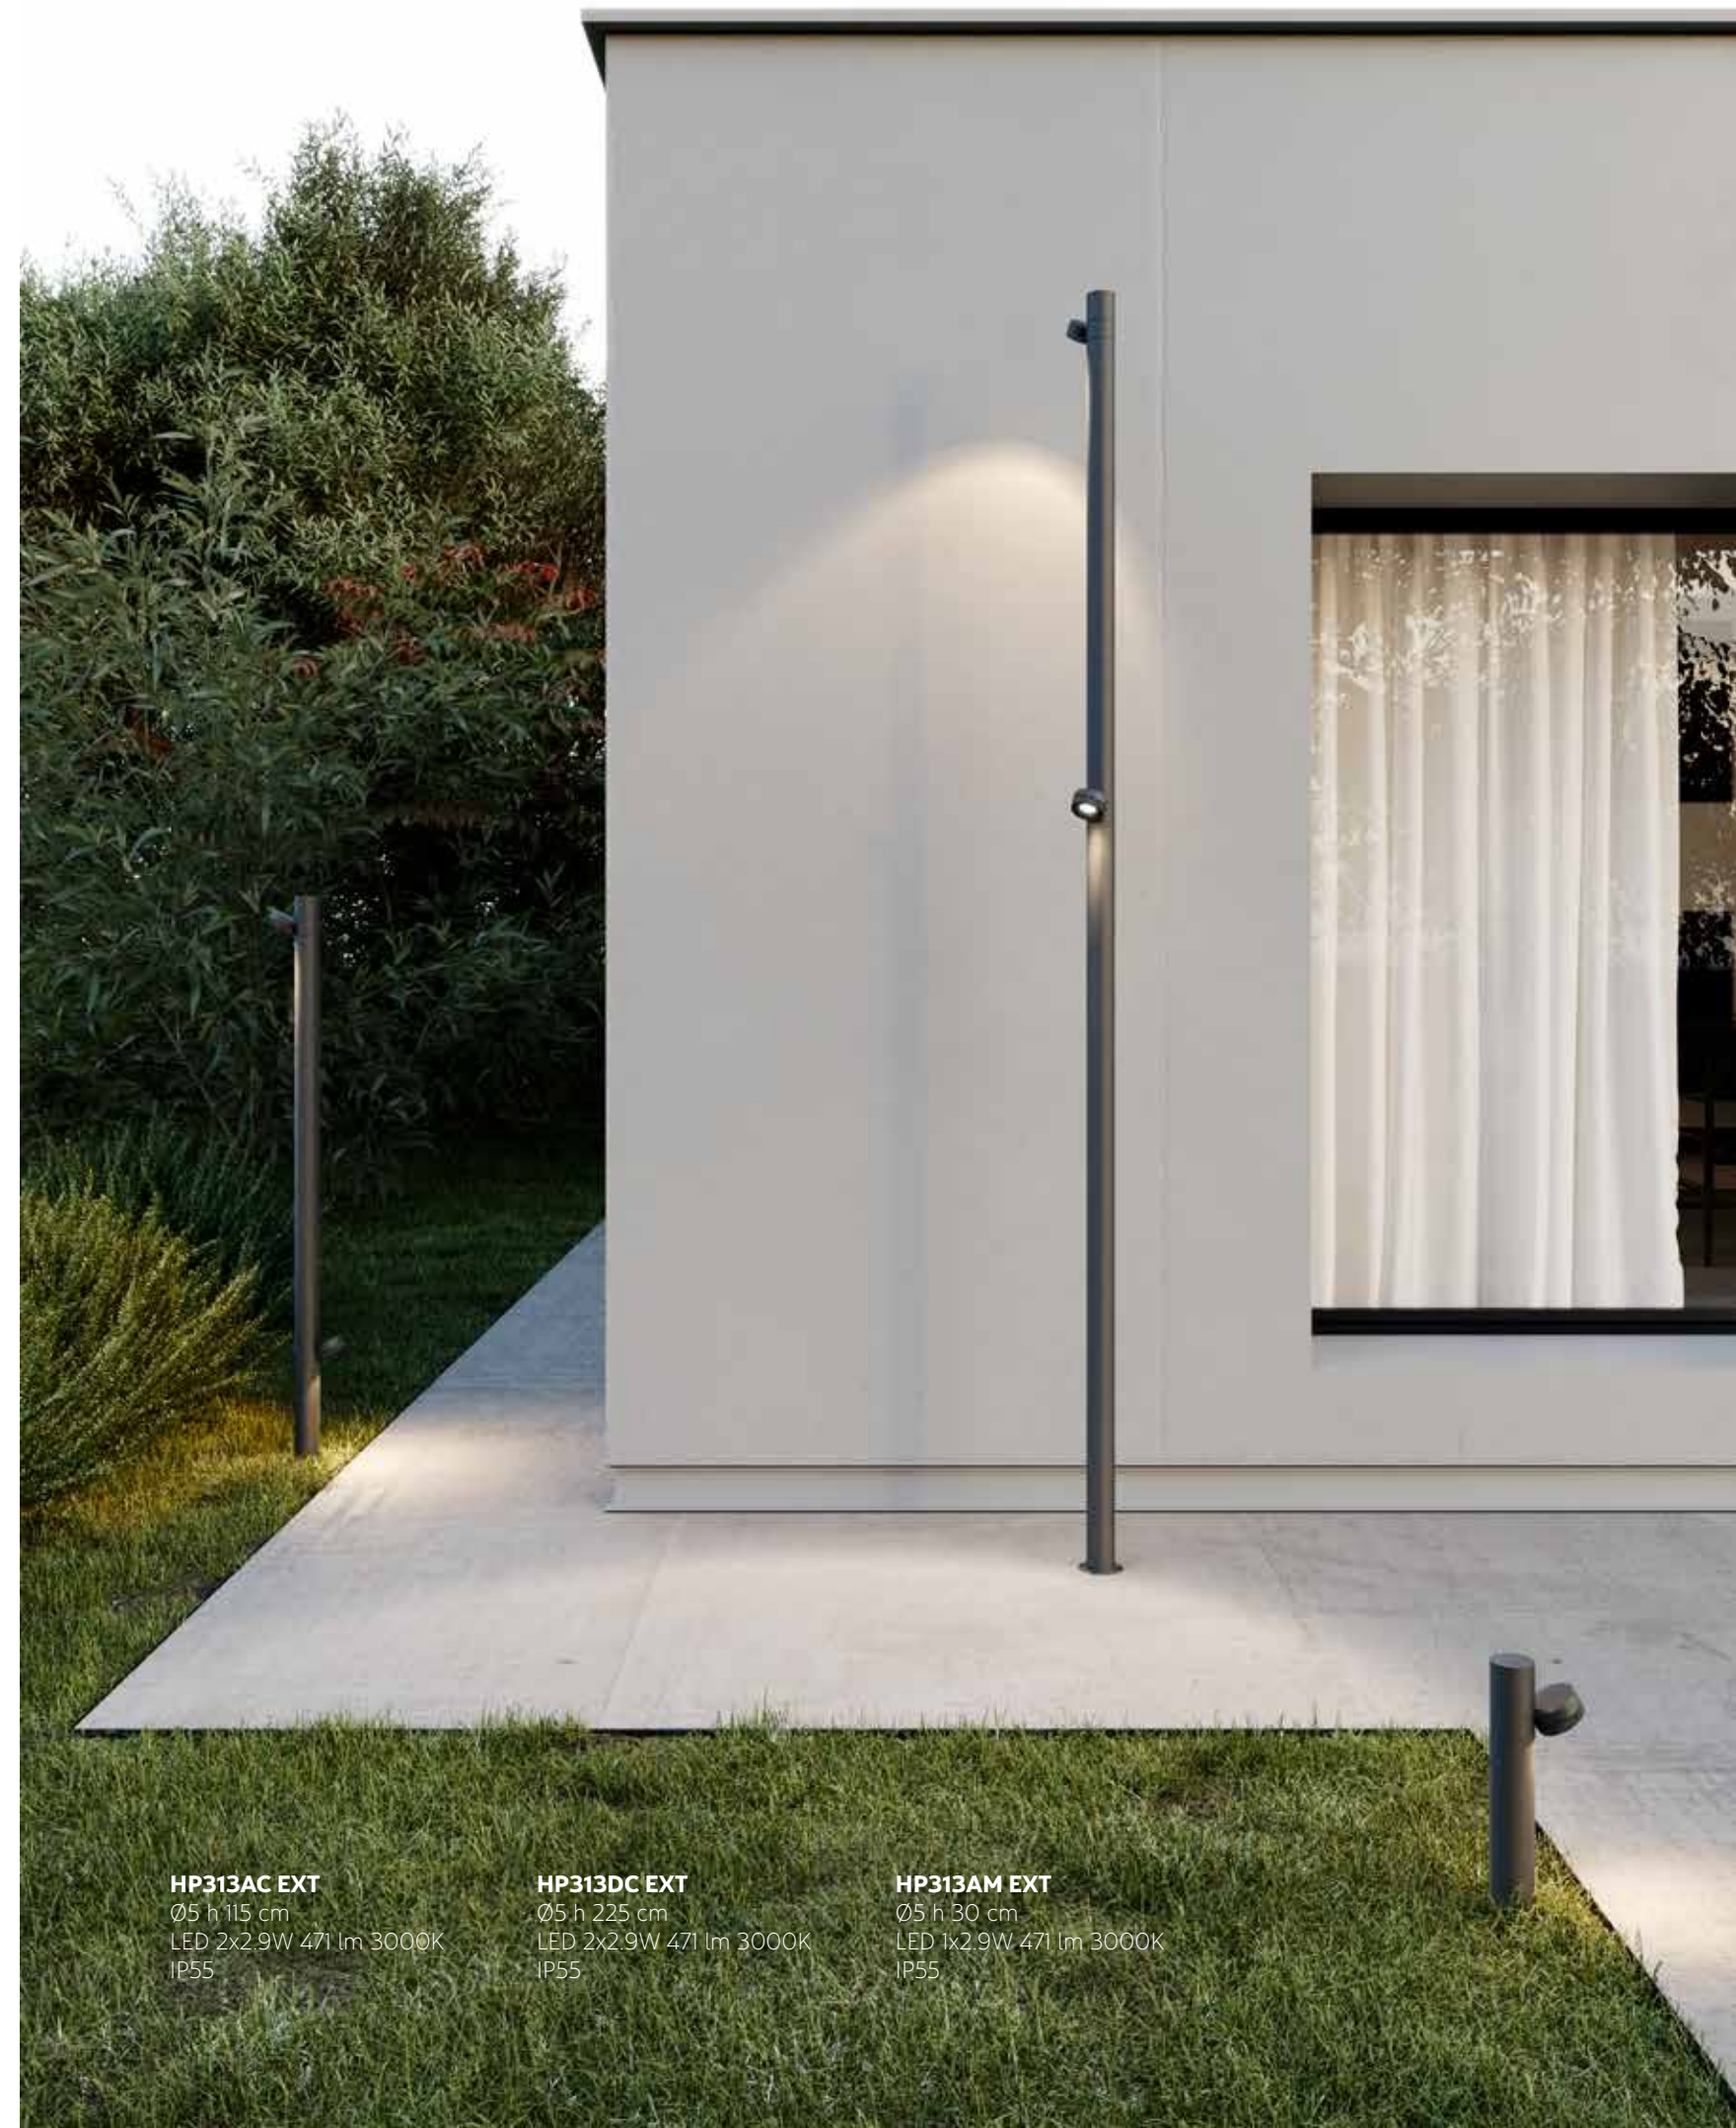

piantana / floor lamp

**HP313AM EXT**

Ø5 h 30 cm  
LED 1x2.9W 471 lm 3000K  
IP55

**JACO**  
design edmondo testaguzza

**HP313AC EXT**  
Ø5 h 115 cm  
LED 2x2.9W 471 lm 3000K  
IP55

**HP313DC EXT**  
Ø5 h 225 cm  
LED 2x2.9W 471 lm 3000K  
IP55